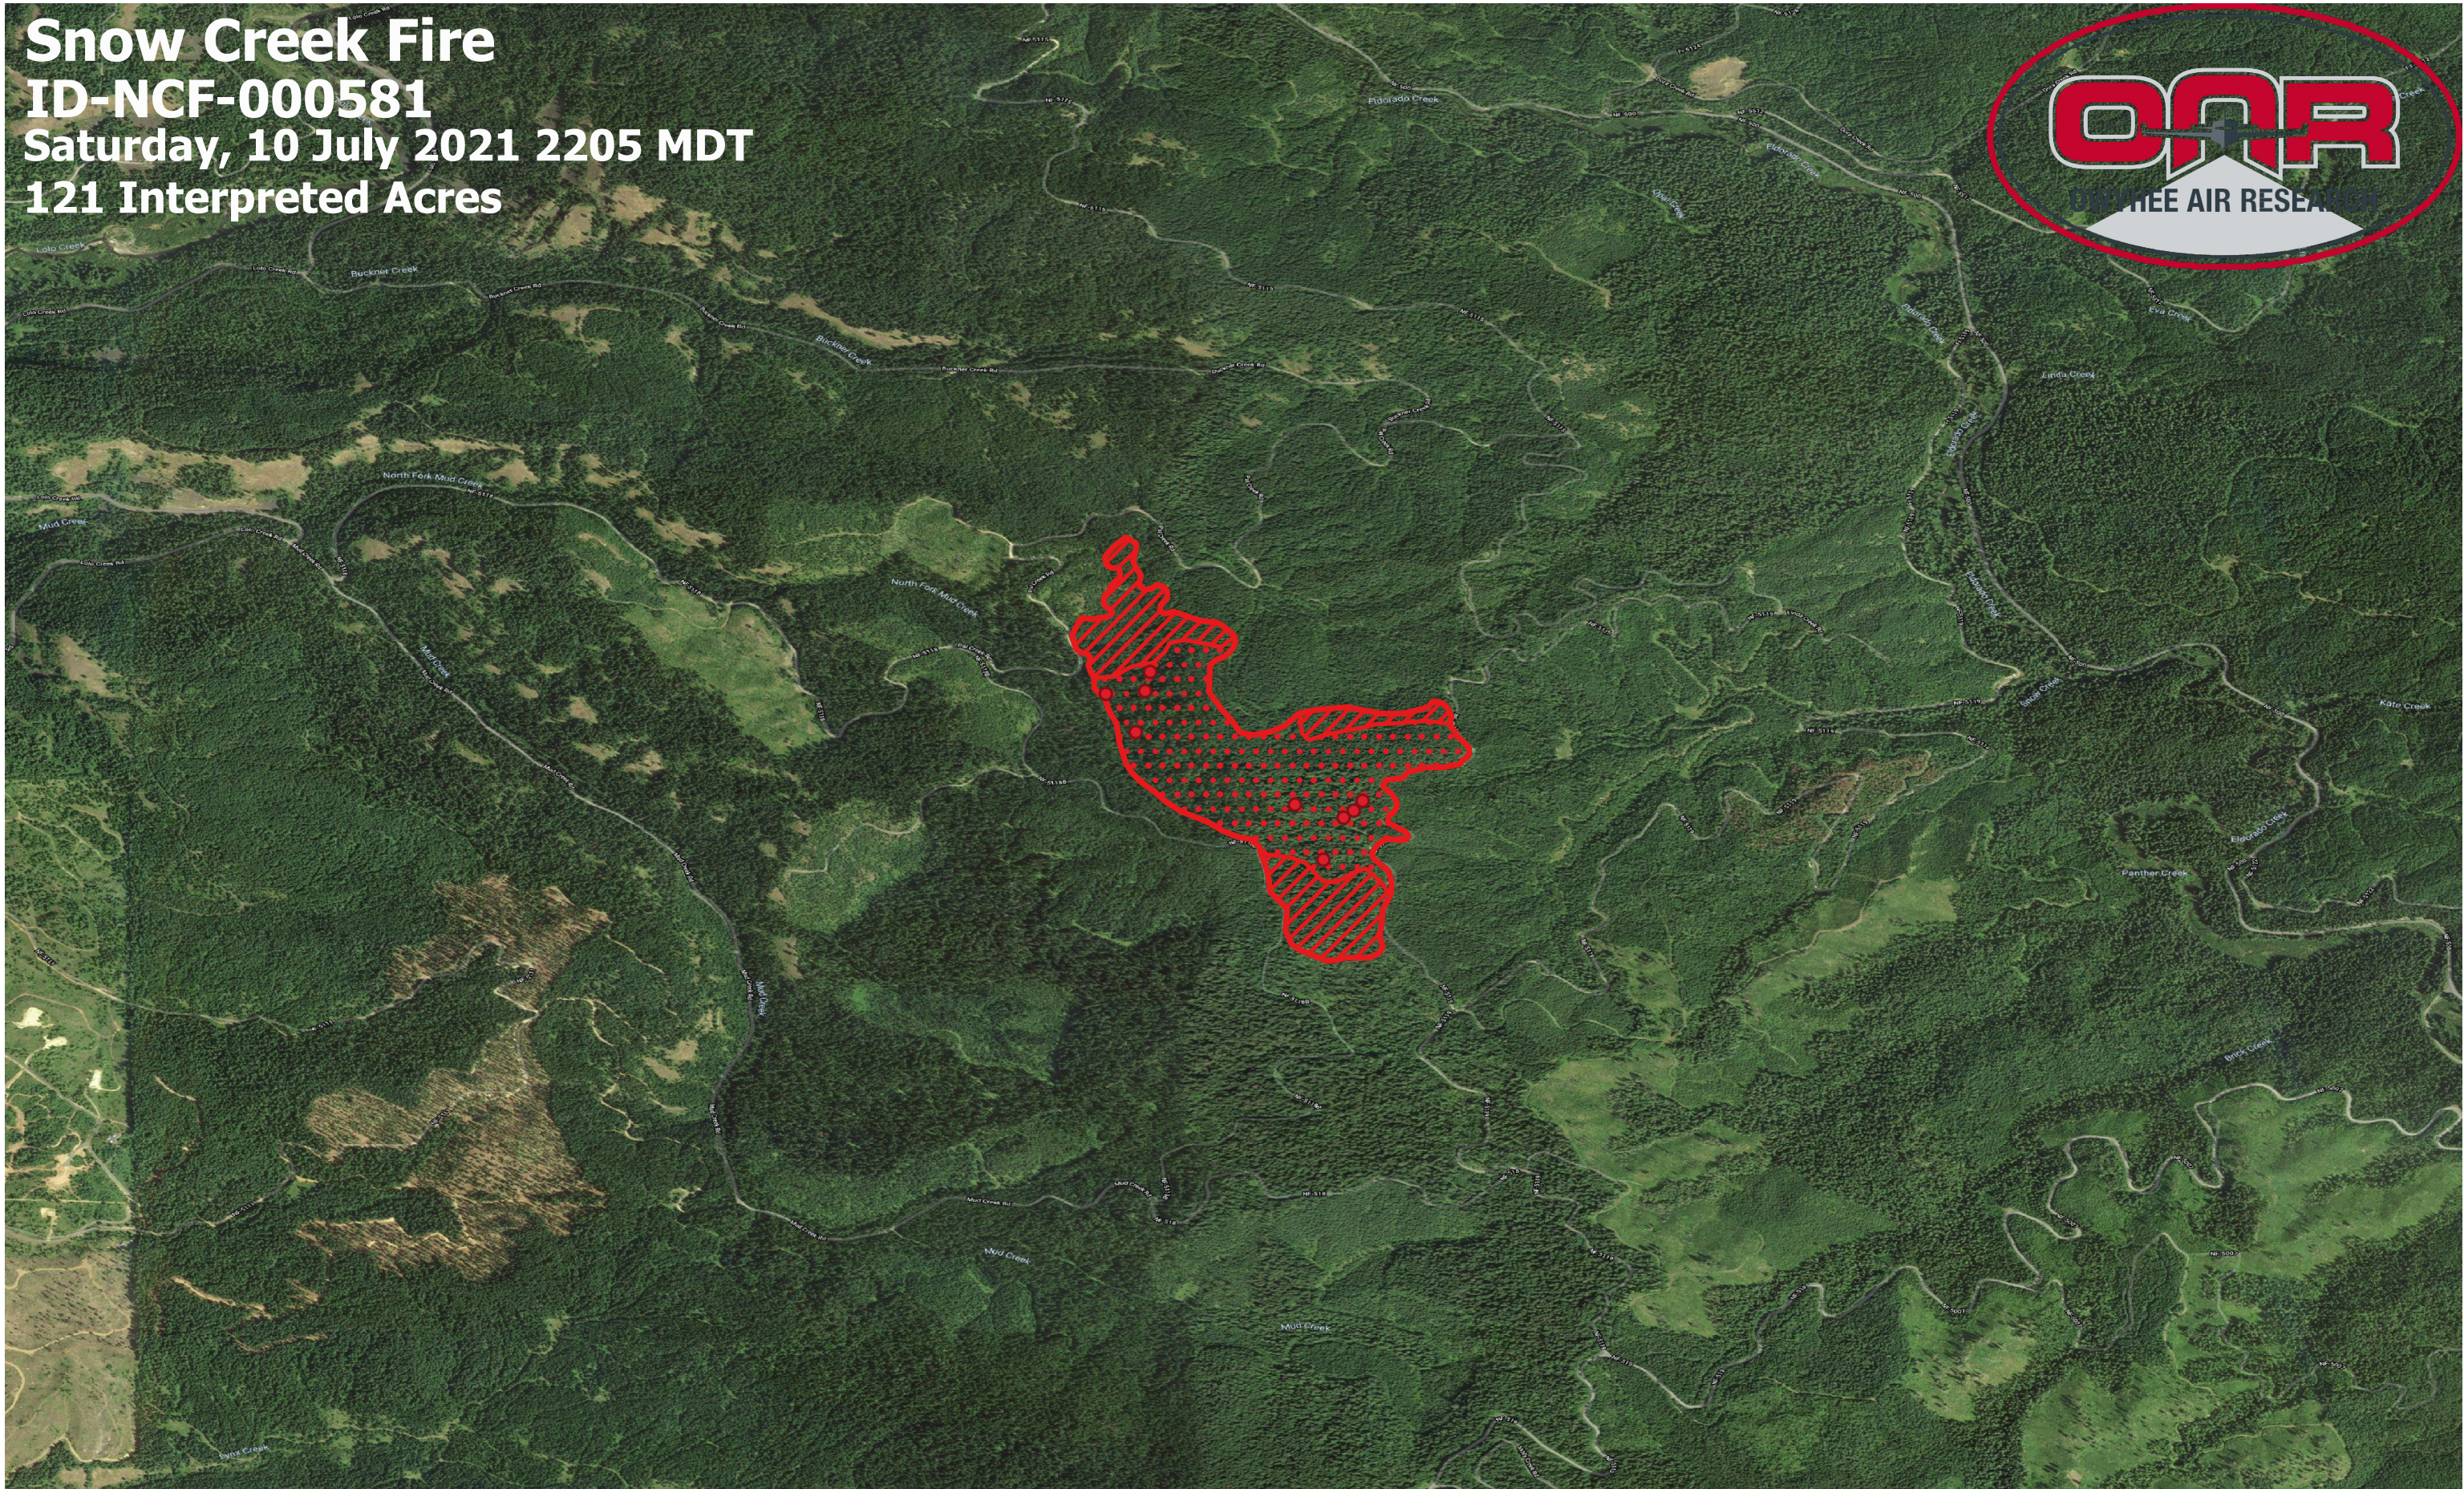

Snow Creek Fire
ID-NCF-000581
Saturday, 10 July 2021 2205 MDT
121 Interpreted Acres

Legend

- IR Isolated Heat
- Burn Perimeter
- IR Intense Heat
- IR Scattered Heat

Scale: 1:10,000

Projection: WGS 84

Produced by Owyhee Air Research, Inc.