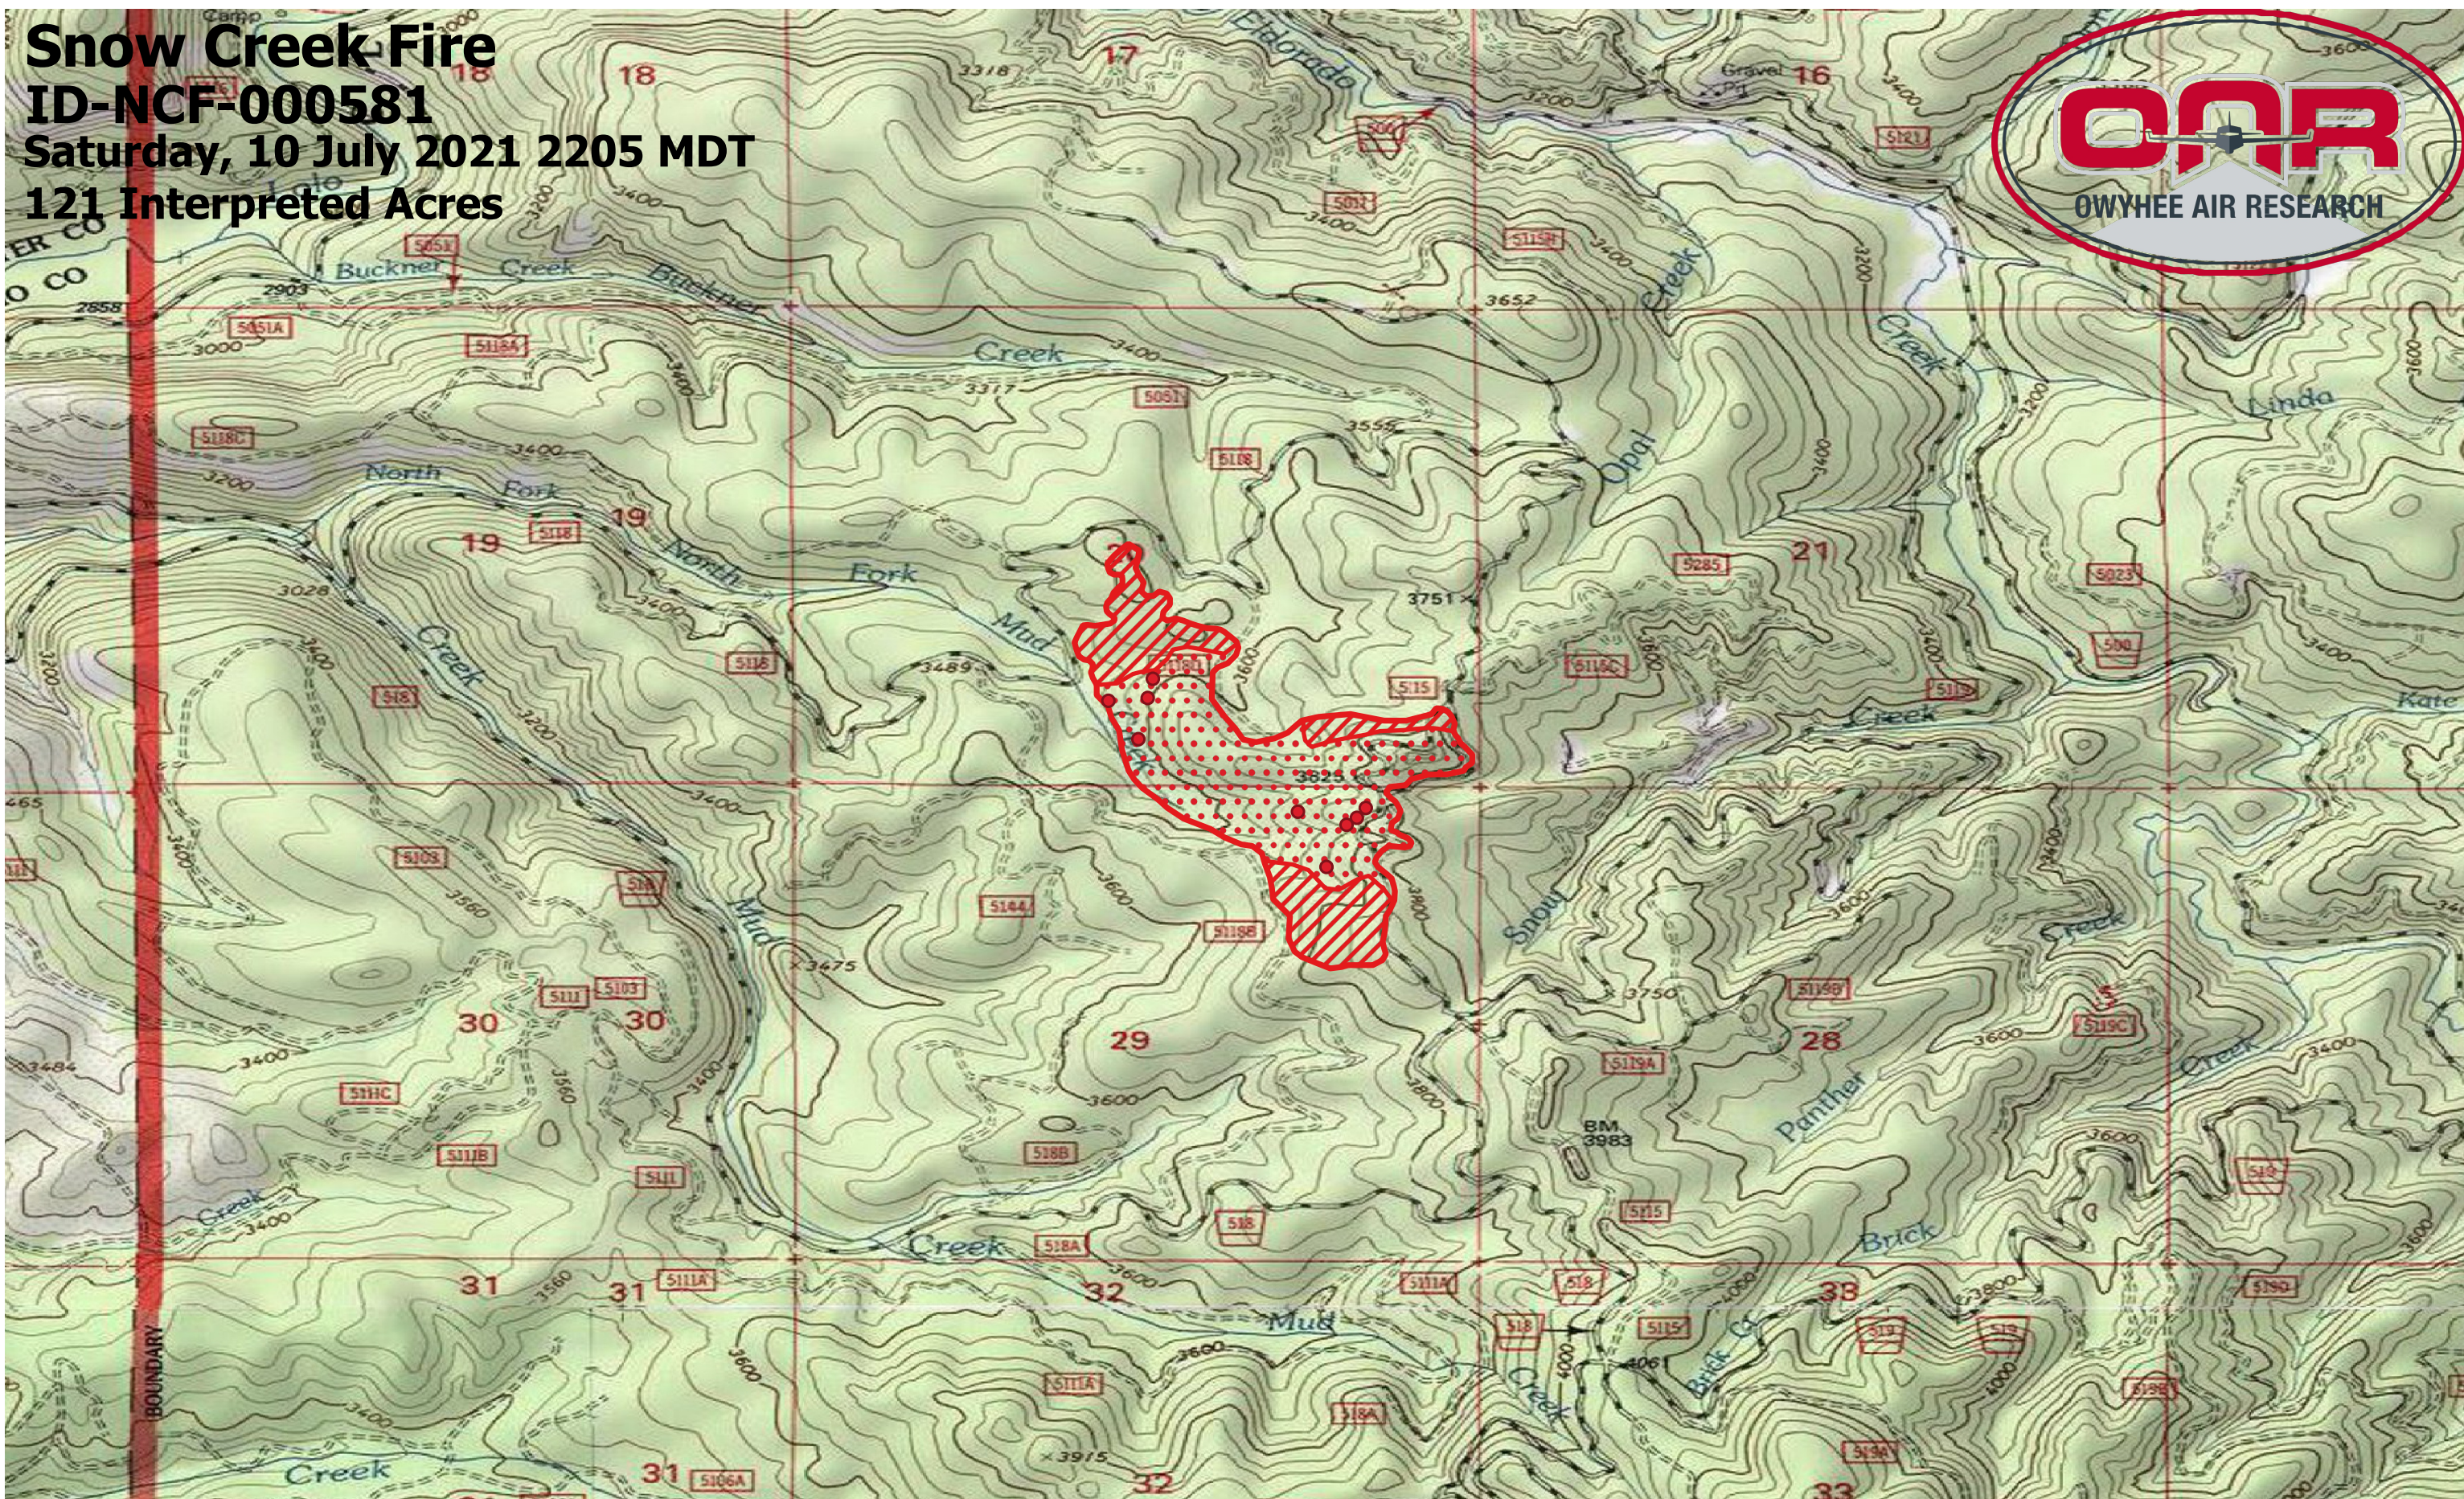

Snow Creek Fire

ID-NCF-000581
Saturday, 10 July 2021 2205 MDT
121 Interpreted Acres

- Legend**
- IR Isolated Heat
 - ▭ Burn Perimeter
 - ▨ IR Intense Heat
 - ⋯ IR Scattered Heat

Scale: 1:10,000
Projection: WGS 84
Produced by Owyhee Air Research, Inc.
IR Interpreter: C. Merriman
fire@owyheear.com (208) 442-5405