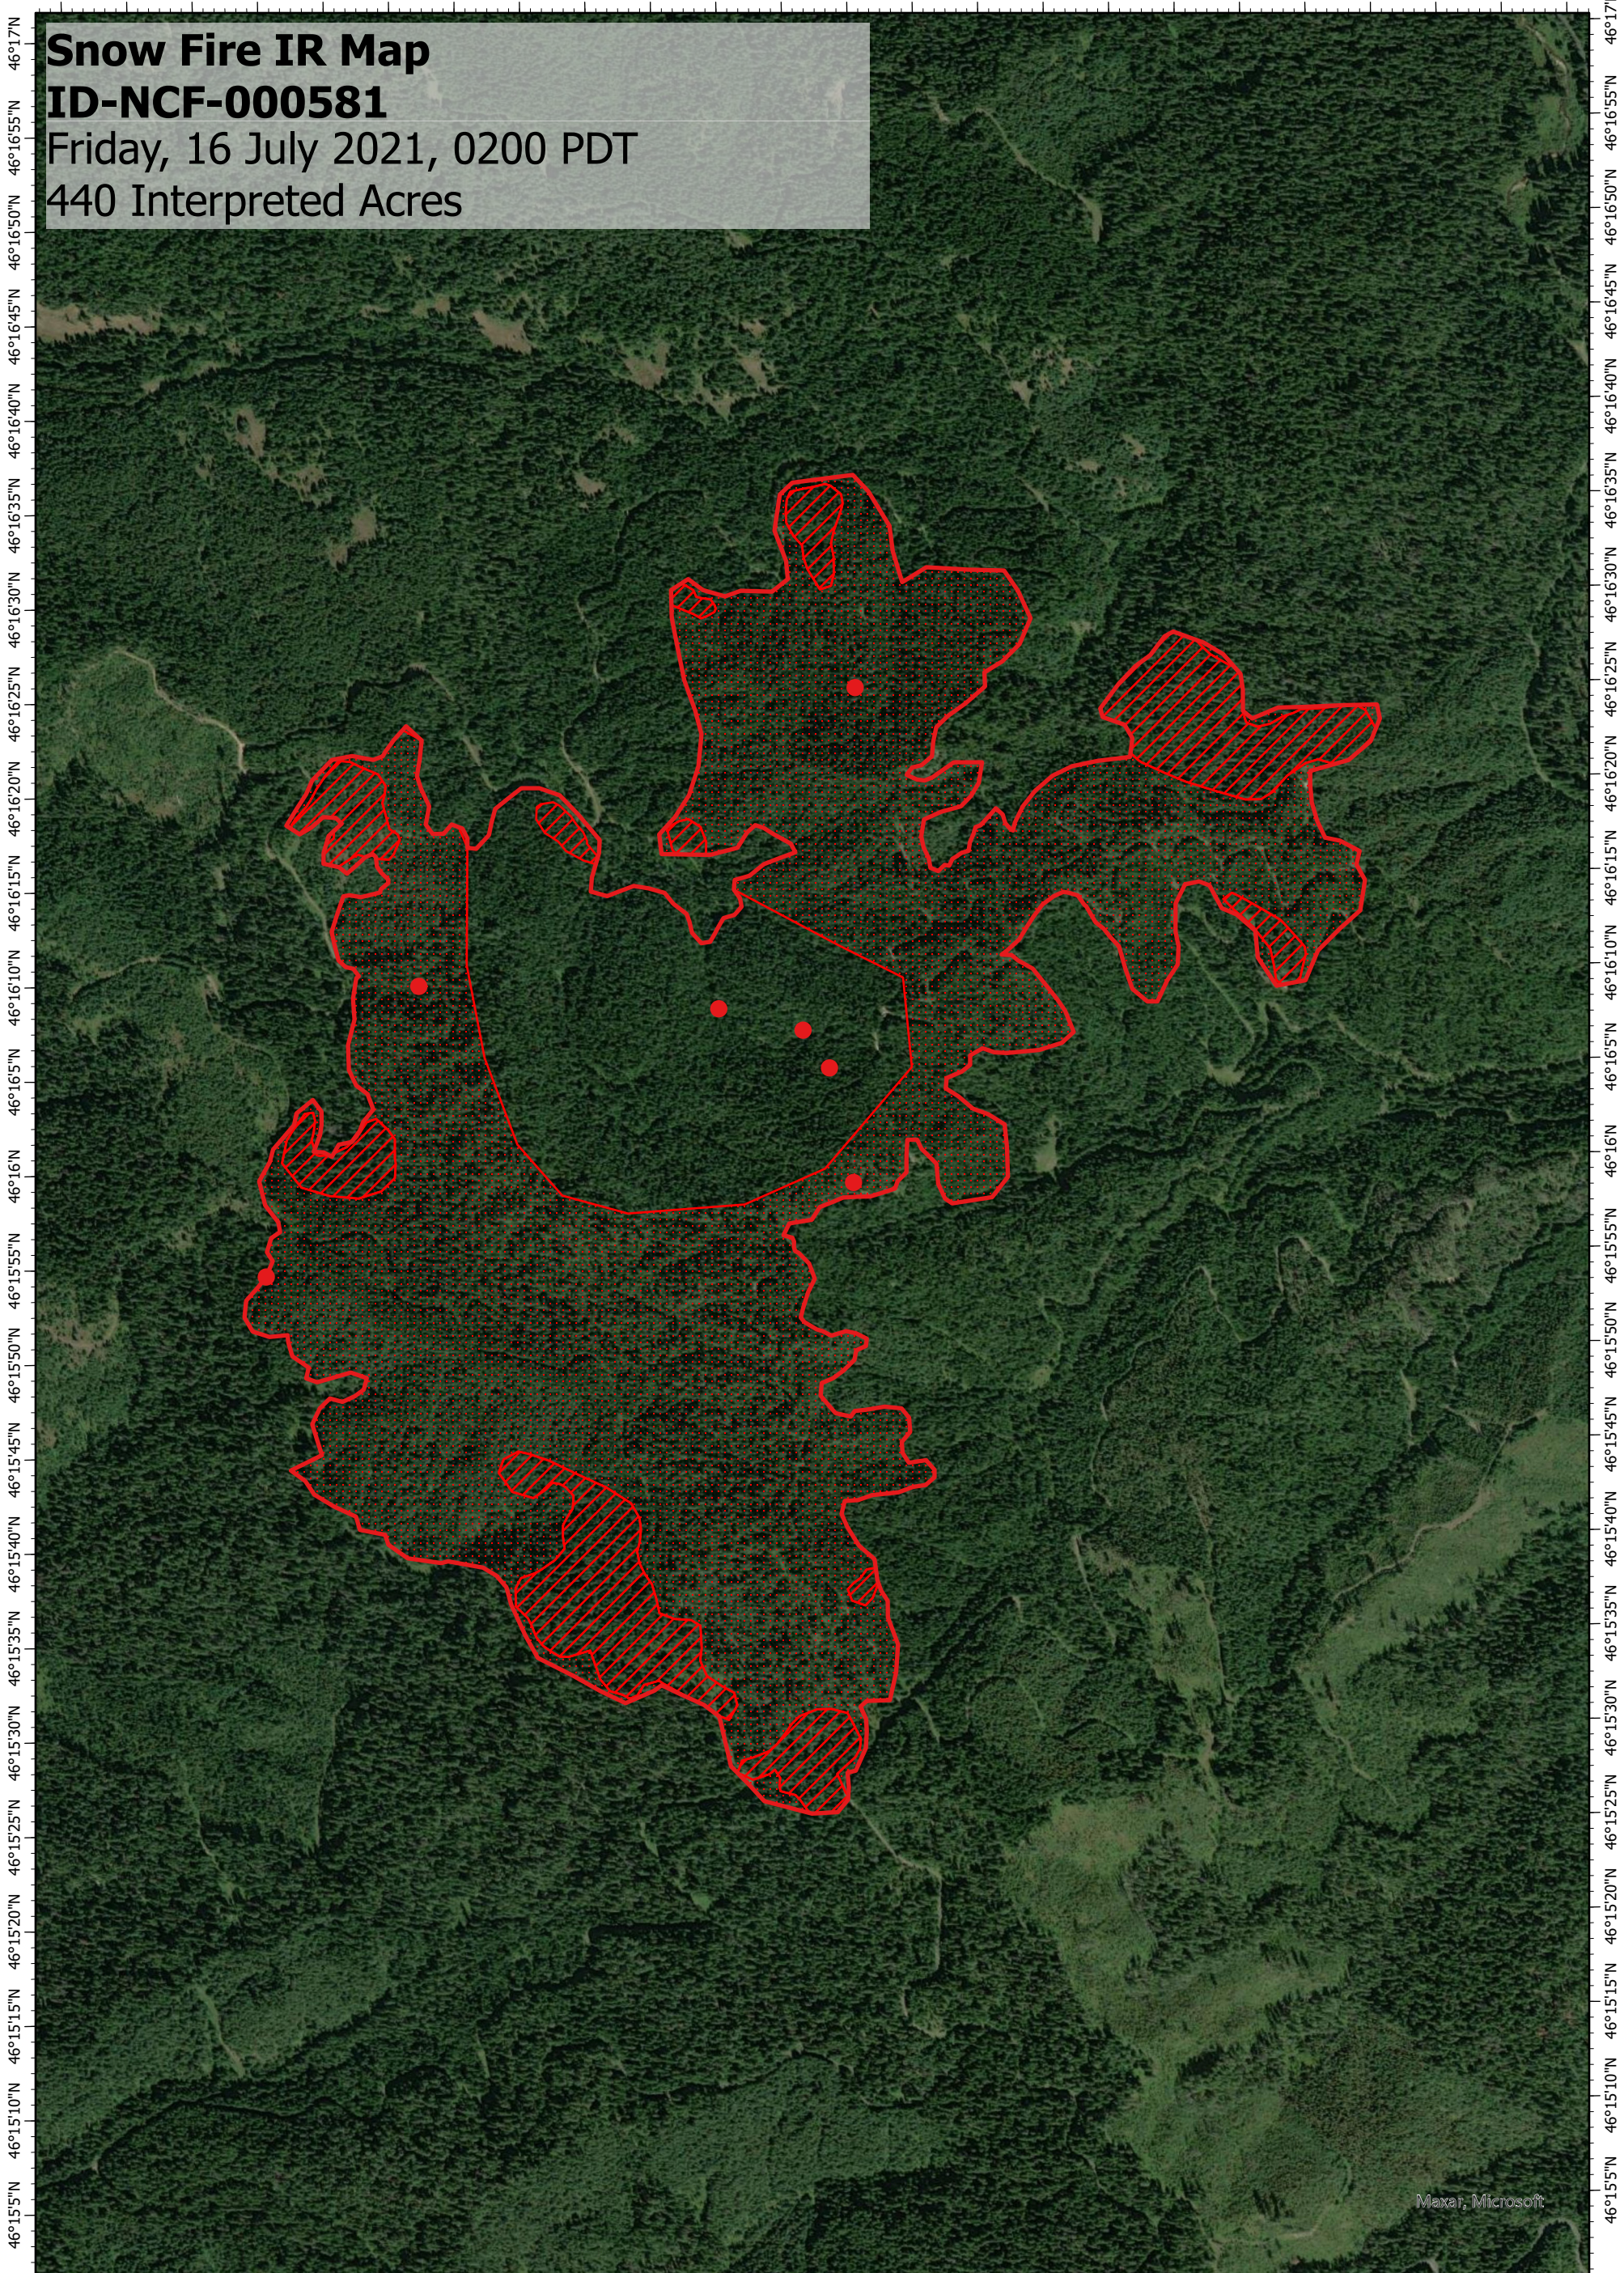

115°44'30"W 115°44'20"W 115°44'10"W 115°44"W 115°43'50"W 115°43'40"W 115°43'30"W 115°43'20"W 115°43'10"W 115°43"W 115°42'50"W 115°42'40"W

Maxar, Microsoft

Legend

- IR Isolated Heat
- Burn Perimeter
- / / / / / IR Intense Heat
- IR Scattered Heat

Scale: 1:10,000
 Projection: North American 1983
 Produced by: Owyhee Air Research, LLC
 IR Interpreter: C. Merriman
 Contact: fire@owyheear.com (208) 442-5405

115°44'30"W 115°44'20"W 115°44'10"W 115°44"W 115°43'50"W 115°43'40"W 115°43'30"W 115°43'20"W 115°43'10"W 115°43"W 115°42'50"W 115°42'40"W