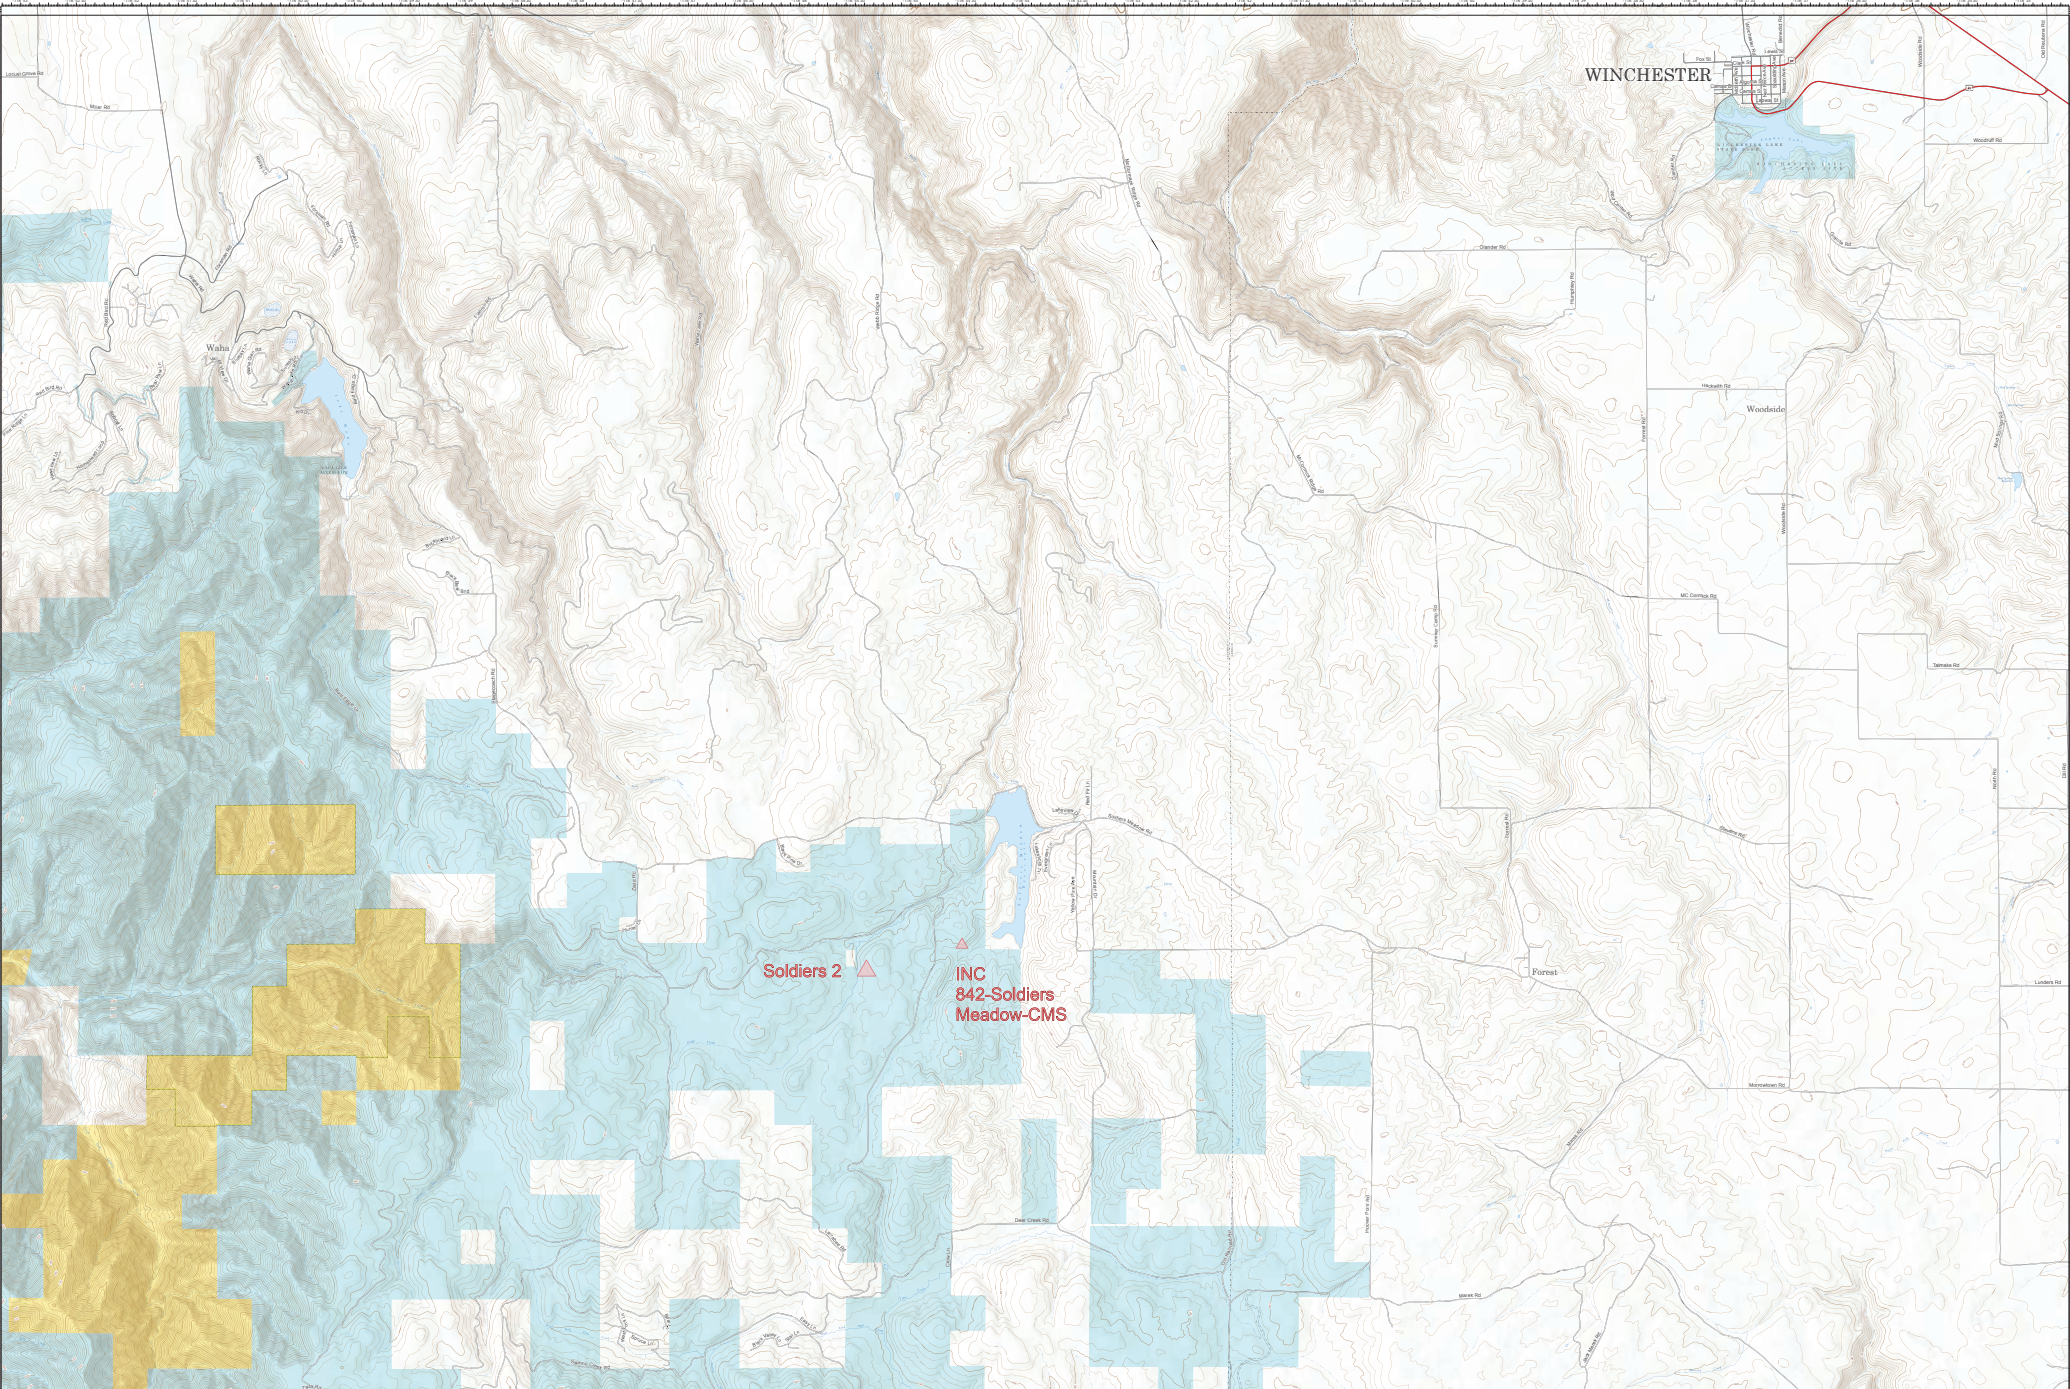

WINCHESTER

Soldiers 2 ▲

▲
INC
842-Soldiers
Meadow-CMS

Operations
Soldiers Meadow
IDCMS-000842
Unknown acres
08/06/2021

- Wildfire Daily Fire Perimeter
- US Primary Route
- US Secondary Route
- Paved Roads
- Dirt (Not Paved)
- County Boundary
- State Lands
- Bureau of Land Management Lands