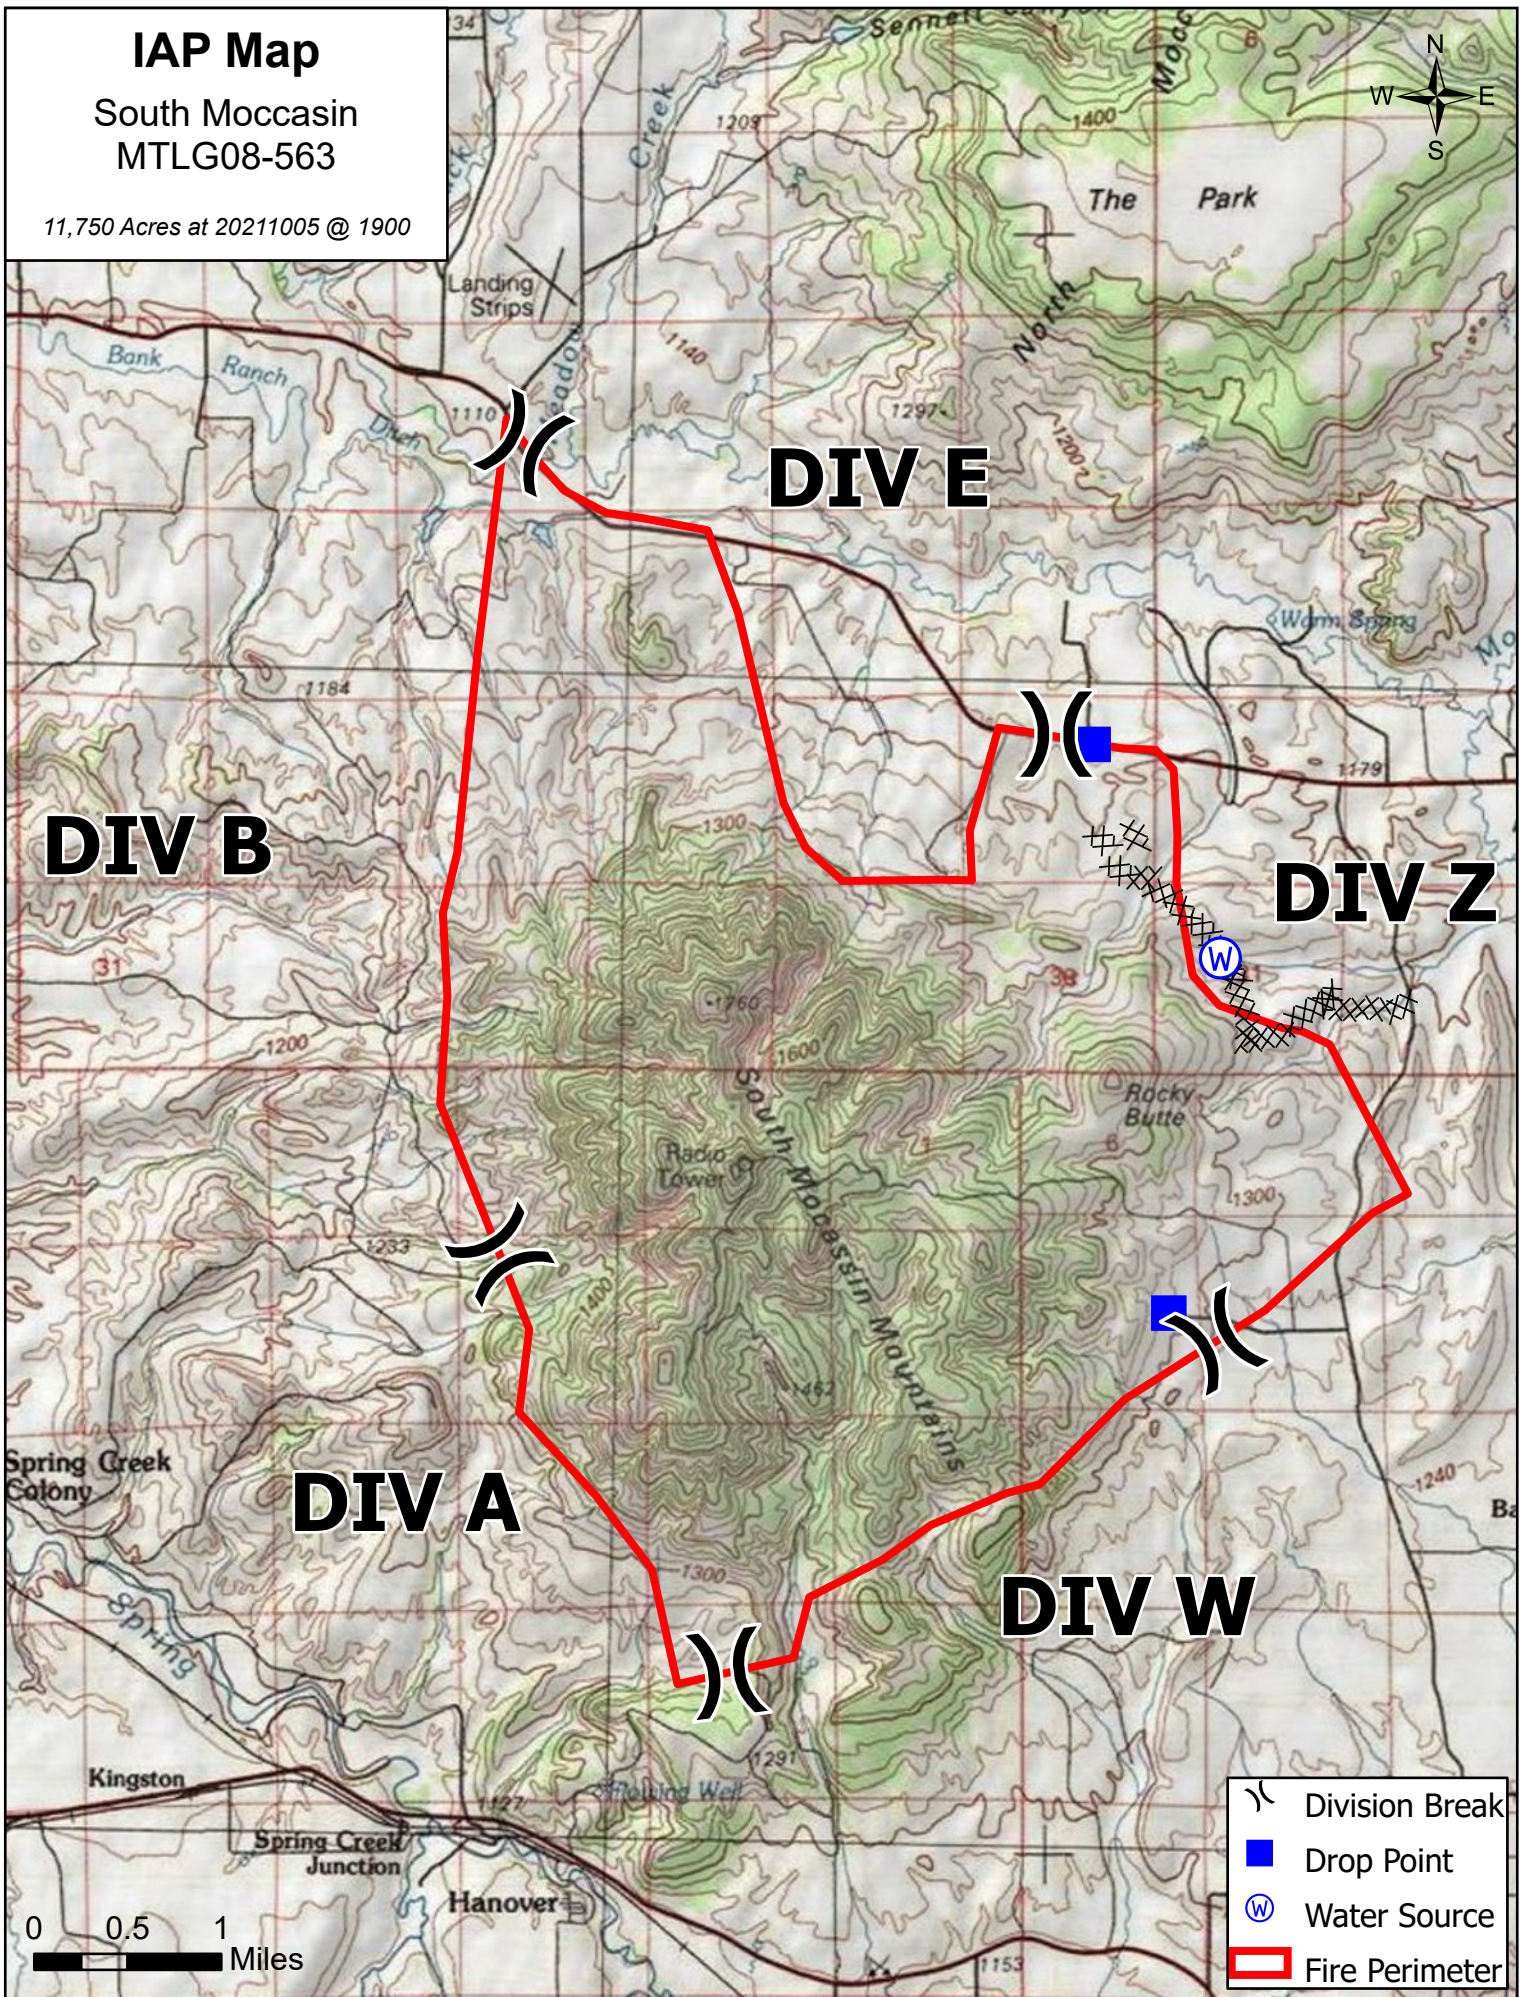

IAP Map

South Moccasin
MTLG08-563

11,750 Acres at 20211005 @ 1900

DIV B

DIV E

DIV Z

DIV A

DIV W

0 0.5 1 Miles

- Division Break
- Drop Point
- Water Source
- Fire Perimeter