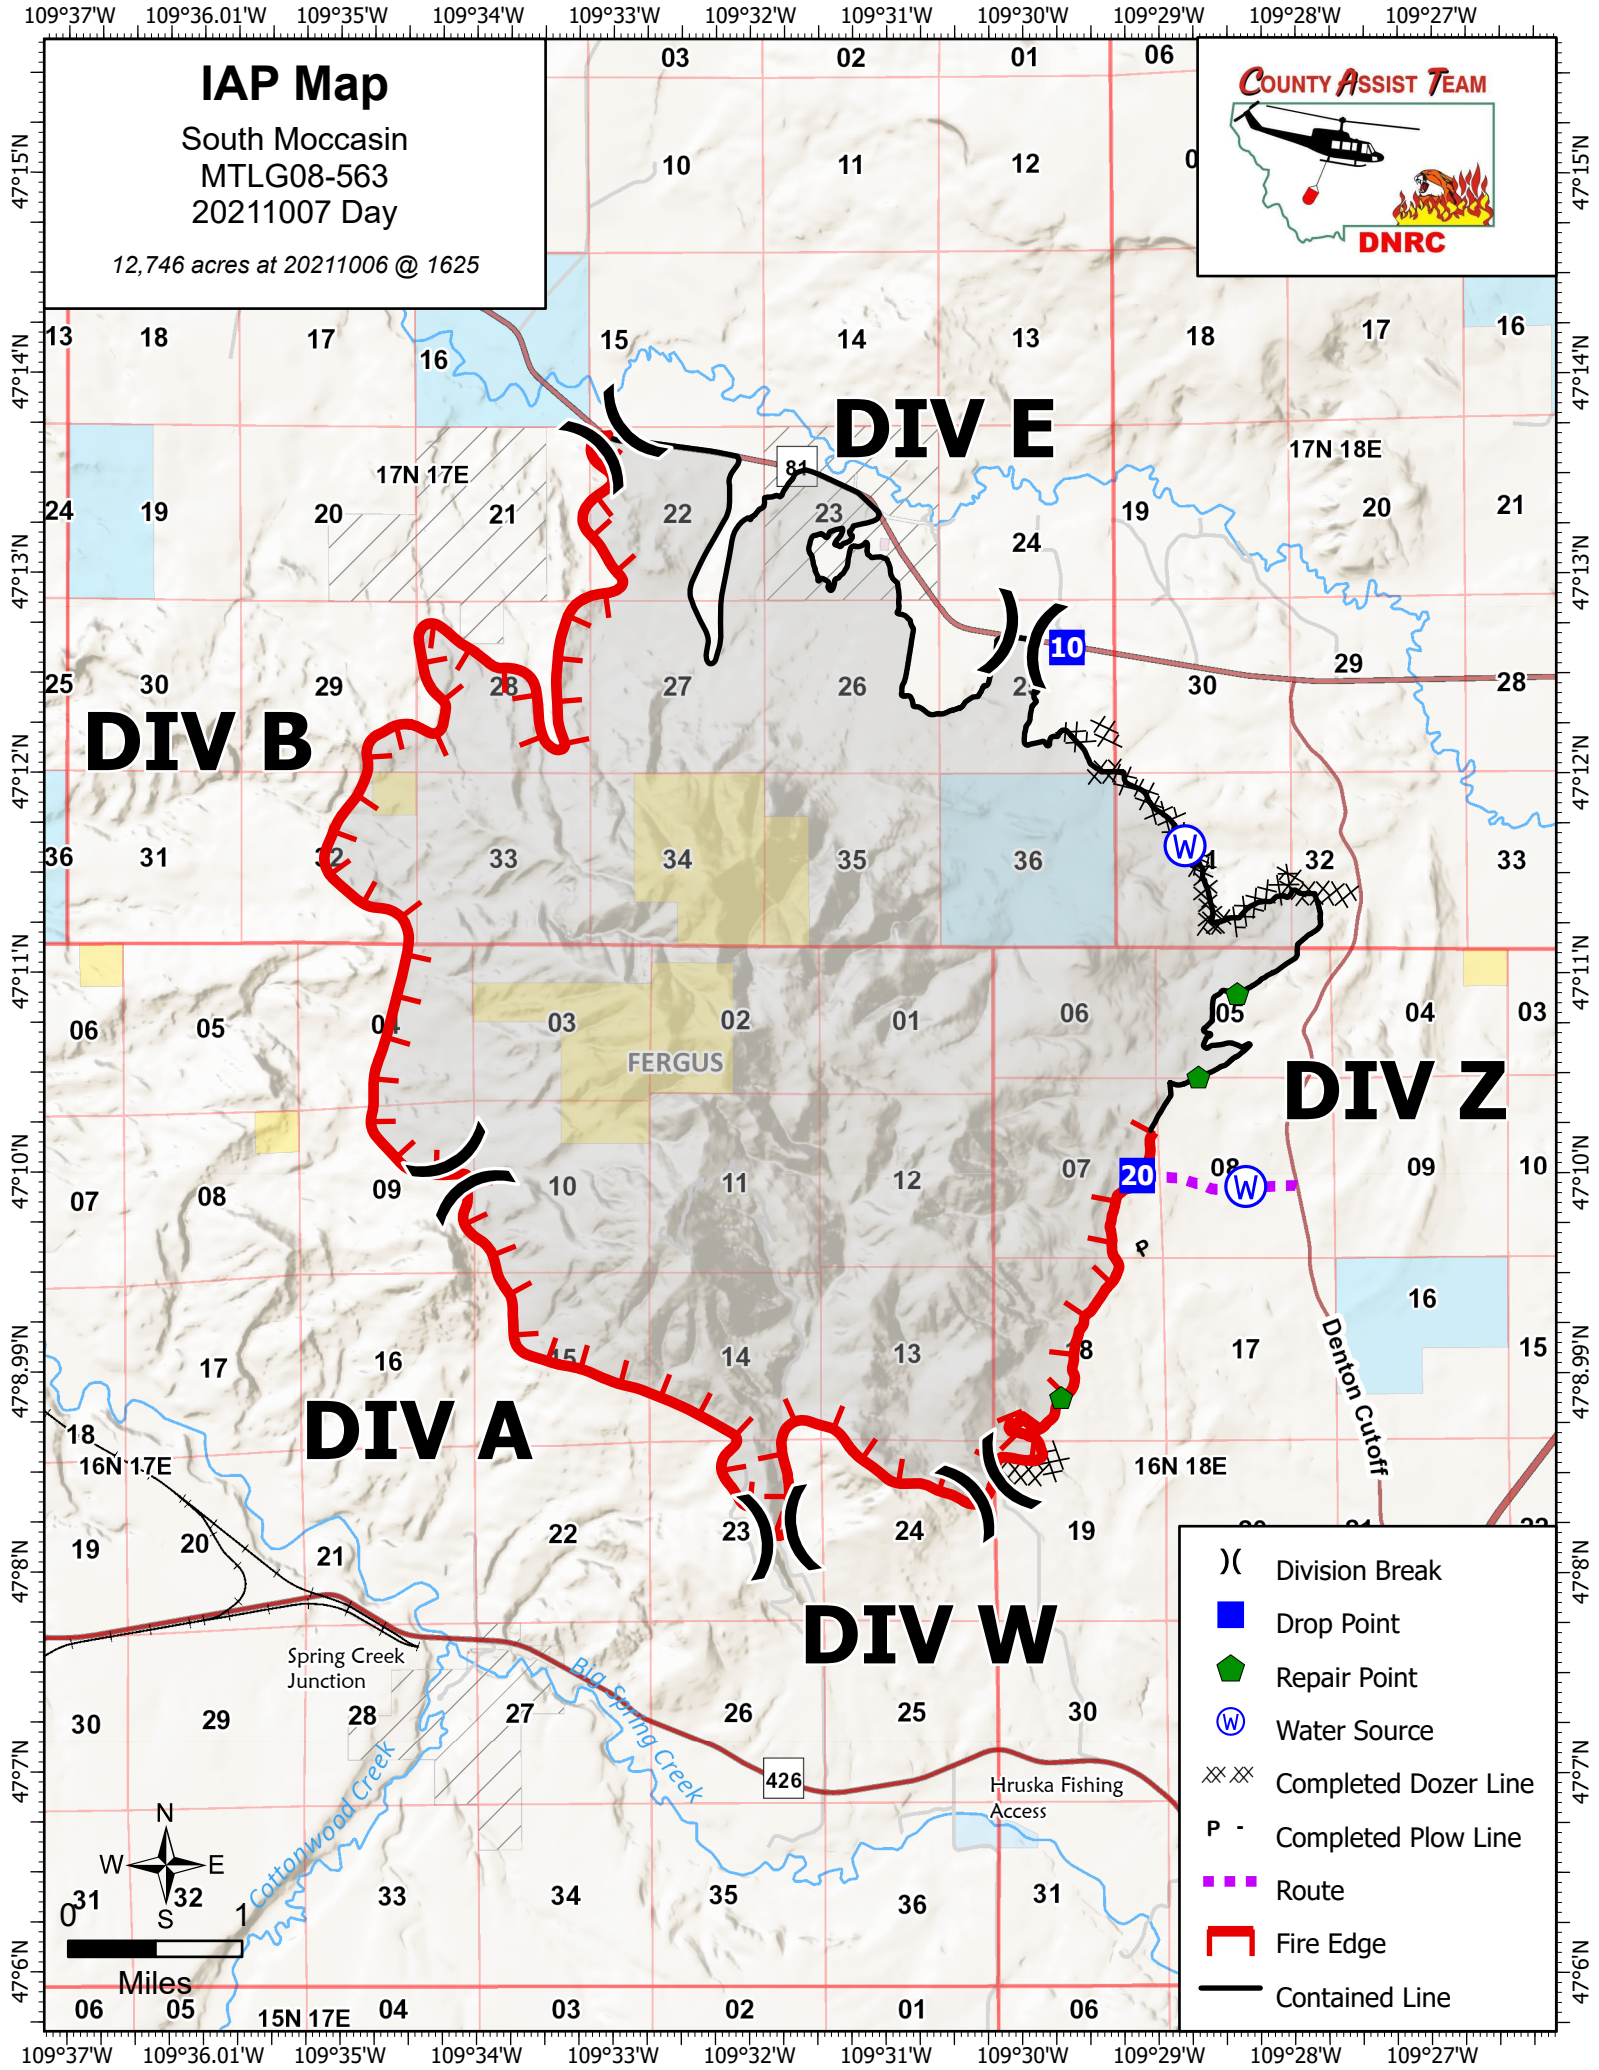

IAP Map

South Moccasin
MTLG08-563
20211007 Day

12,746 acres at 20211006 @ 1625

DIV E

DIV B

DIV A

DIV W

DIV Z

FERGUS

- Division Break
- Drop Point
- Repair Point
- Water Source
- Completed Dozer Line
- Completed Plow Line
- Route
- Fire Edge
- Contained Line