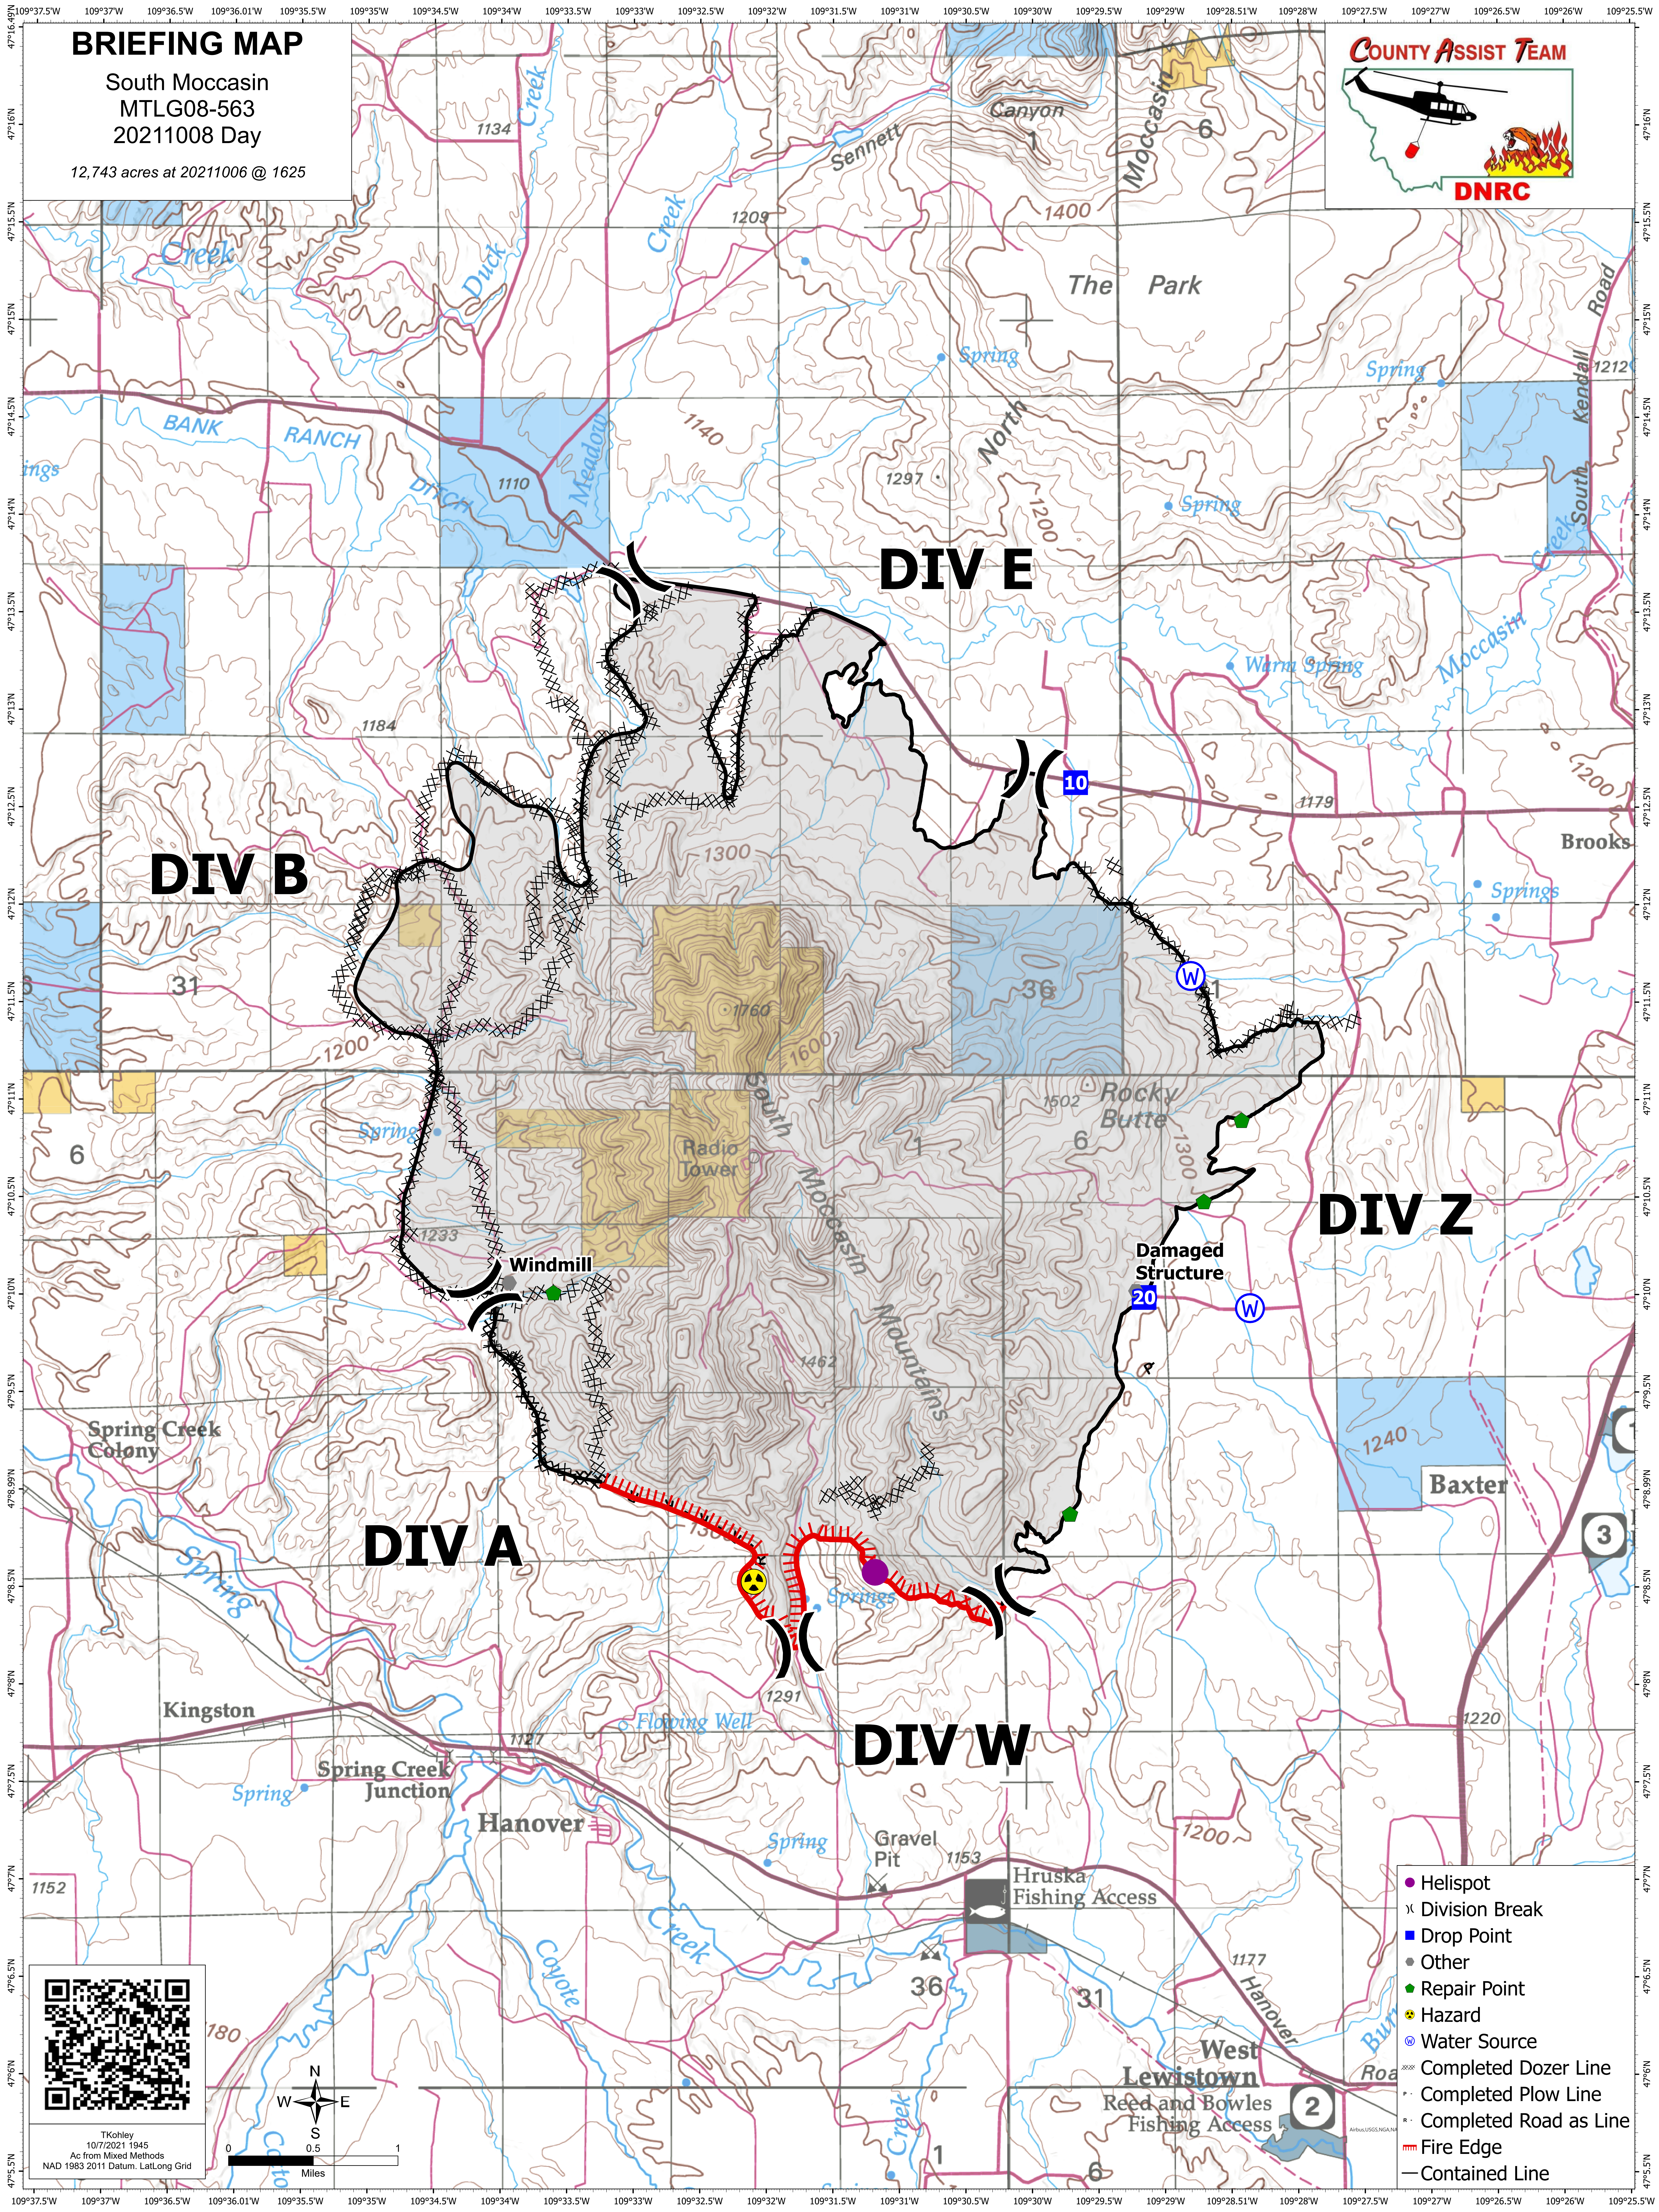

BRIEFING MAP

South Moccasin
MTLG08-563
20211008 Day

12,743 acres at 20211006 @ 1625

Tkohley
10/7/2021 1945
Ac from Mixed Methods
NAD 1983 2011 Datum, Lat/Long Grid

- Helispot
- ✕ Division Break
- Drop Point
- Other
- Repair Point
- ⚠ Hazard
- Ⓜ Water Source
- Completed Dozer Line
- Completed Plow Line
- Completed Road as Line
- Fire Edge
- Contained Line