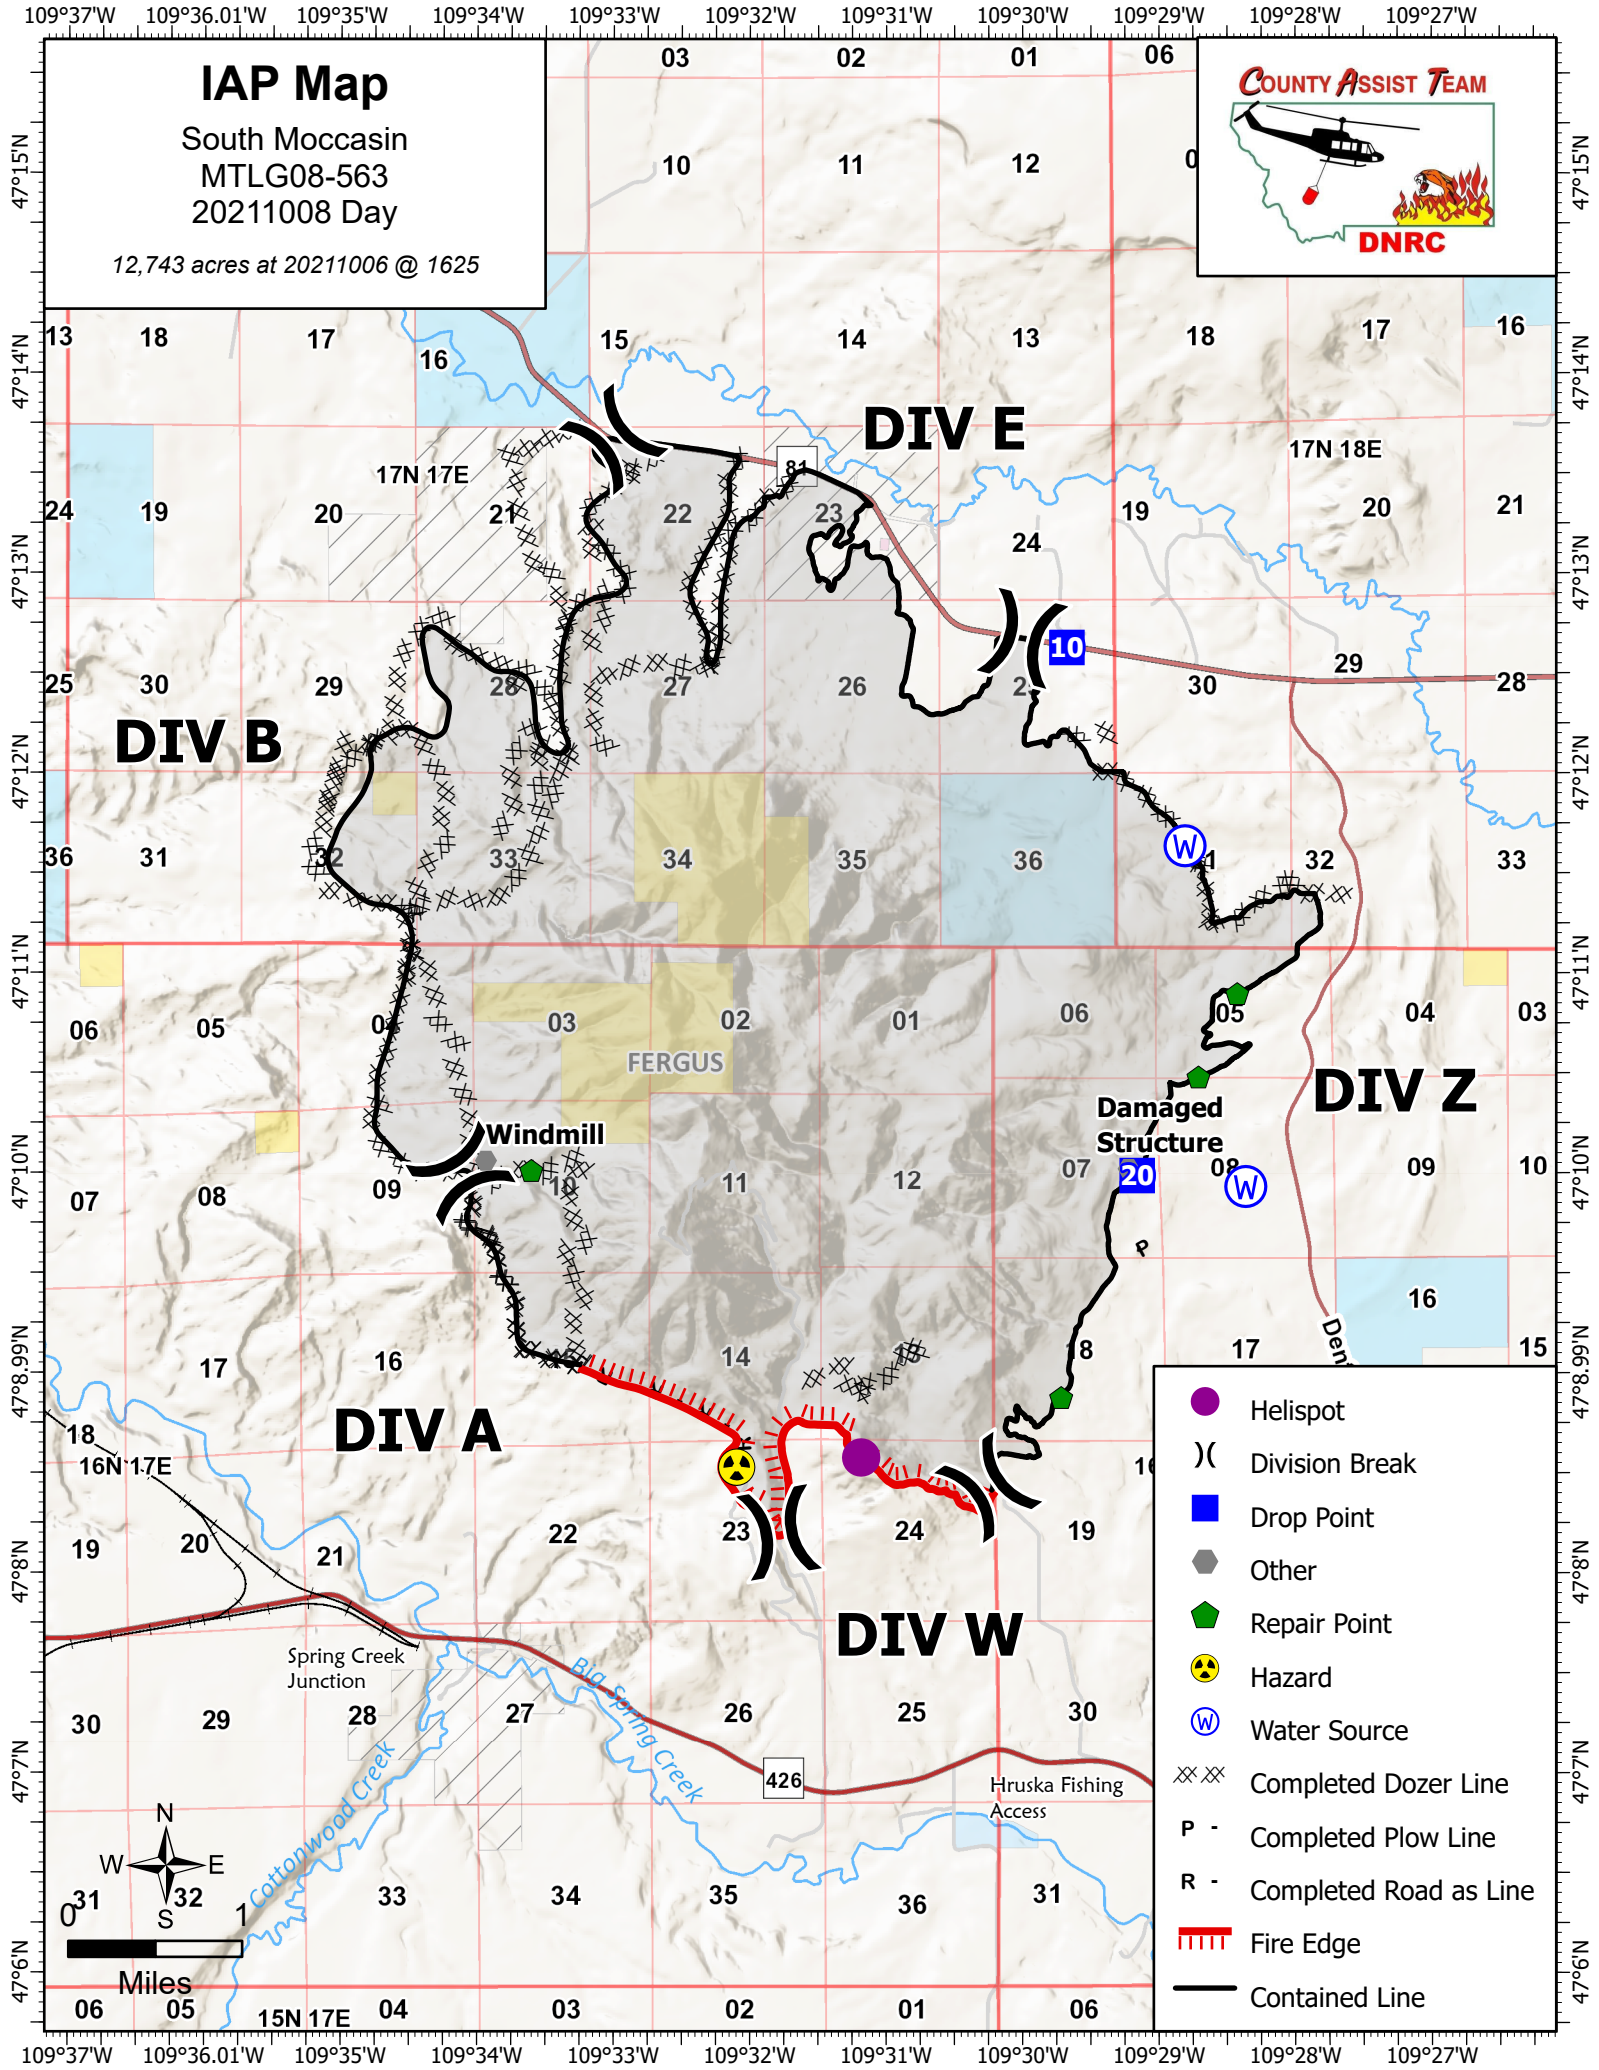

# IAP Map

South Moccasin  
MTLG08-563  
20211008 Day

12,743 acres at 20211006 @ 1625

- Helispot
- ) ( Division Break
- Drop Point
- ⬢ Other
- ◆ Repair Point
- ☠ Hazard
- Ⓜ Water Source
- ⌘ Completed Dozer Line
- P - Completed Plow Line
- R - Completed Road as Line
- |||| Fire Edge
- Contained Line