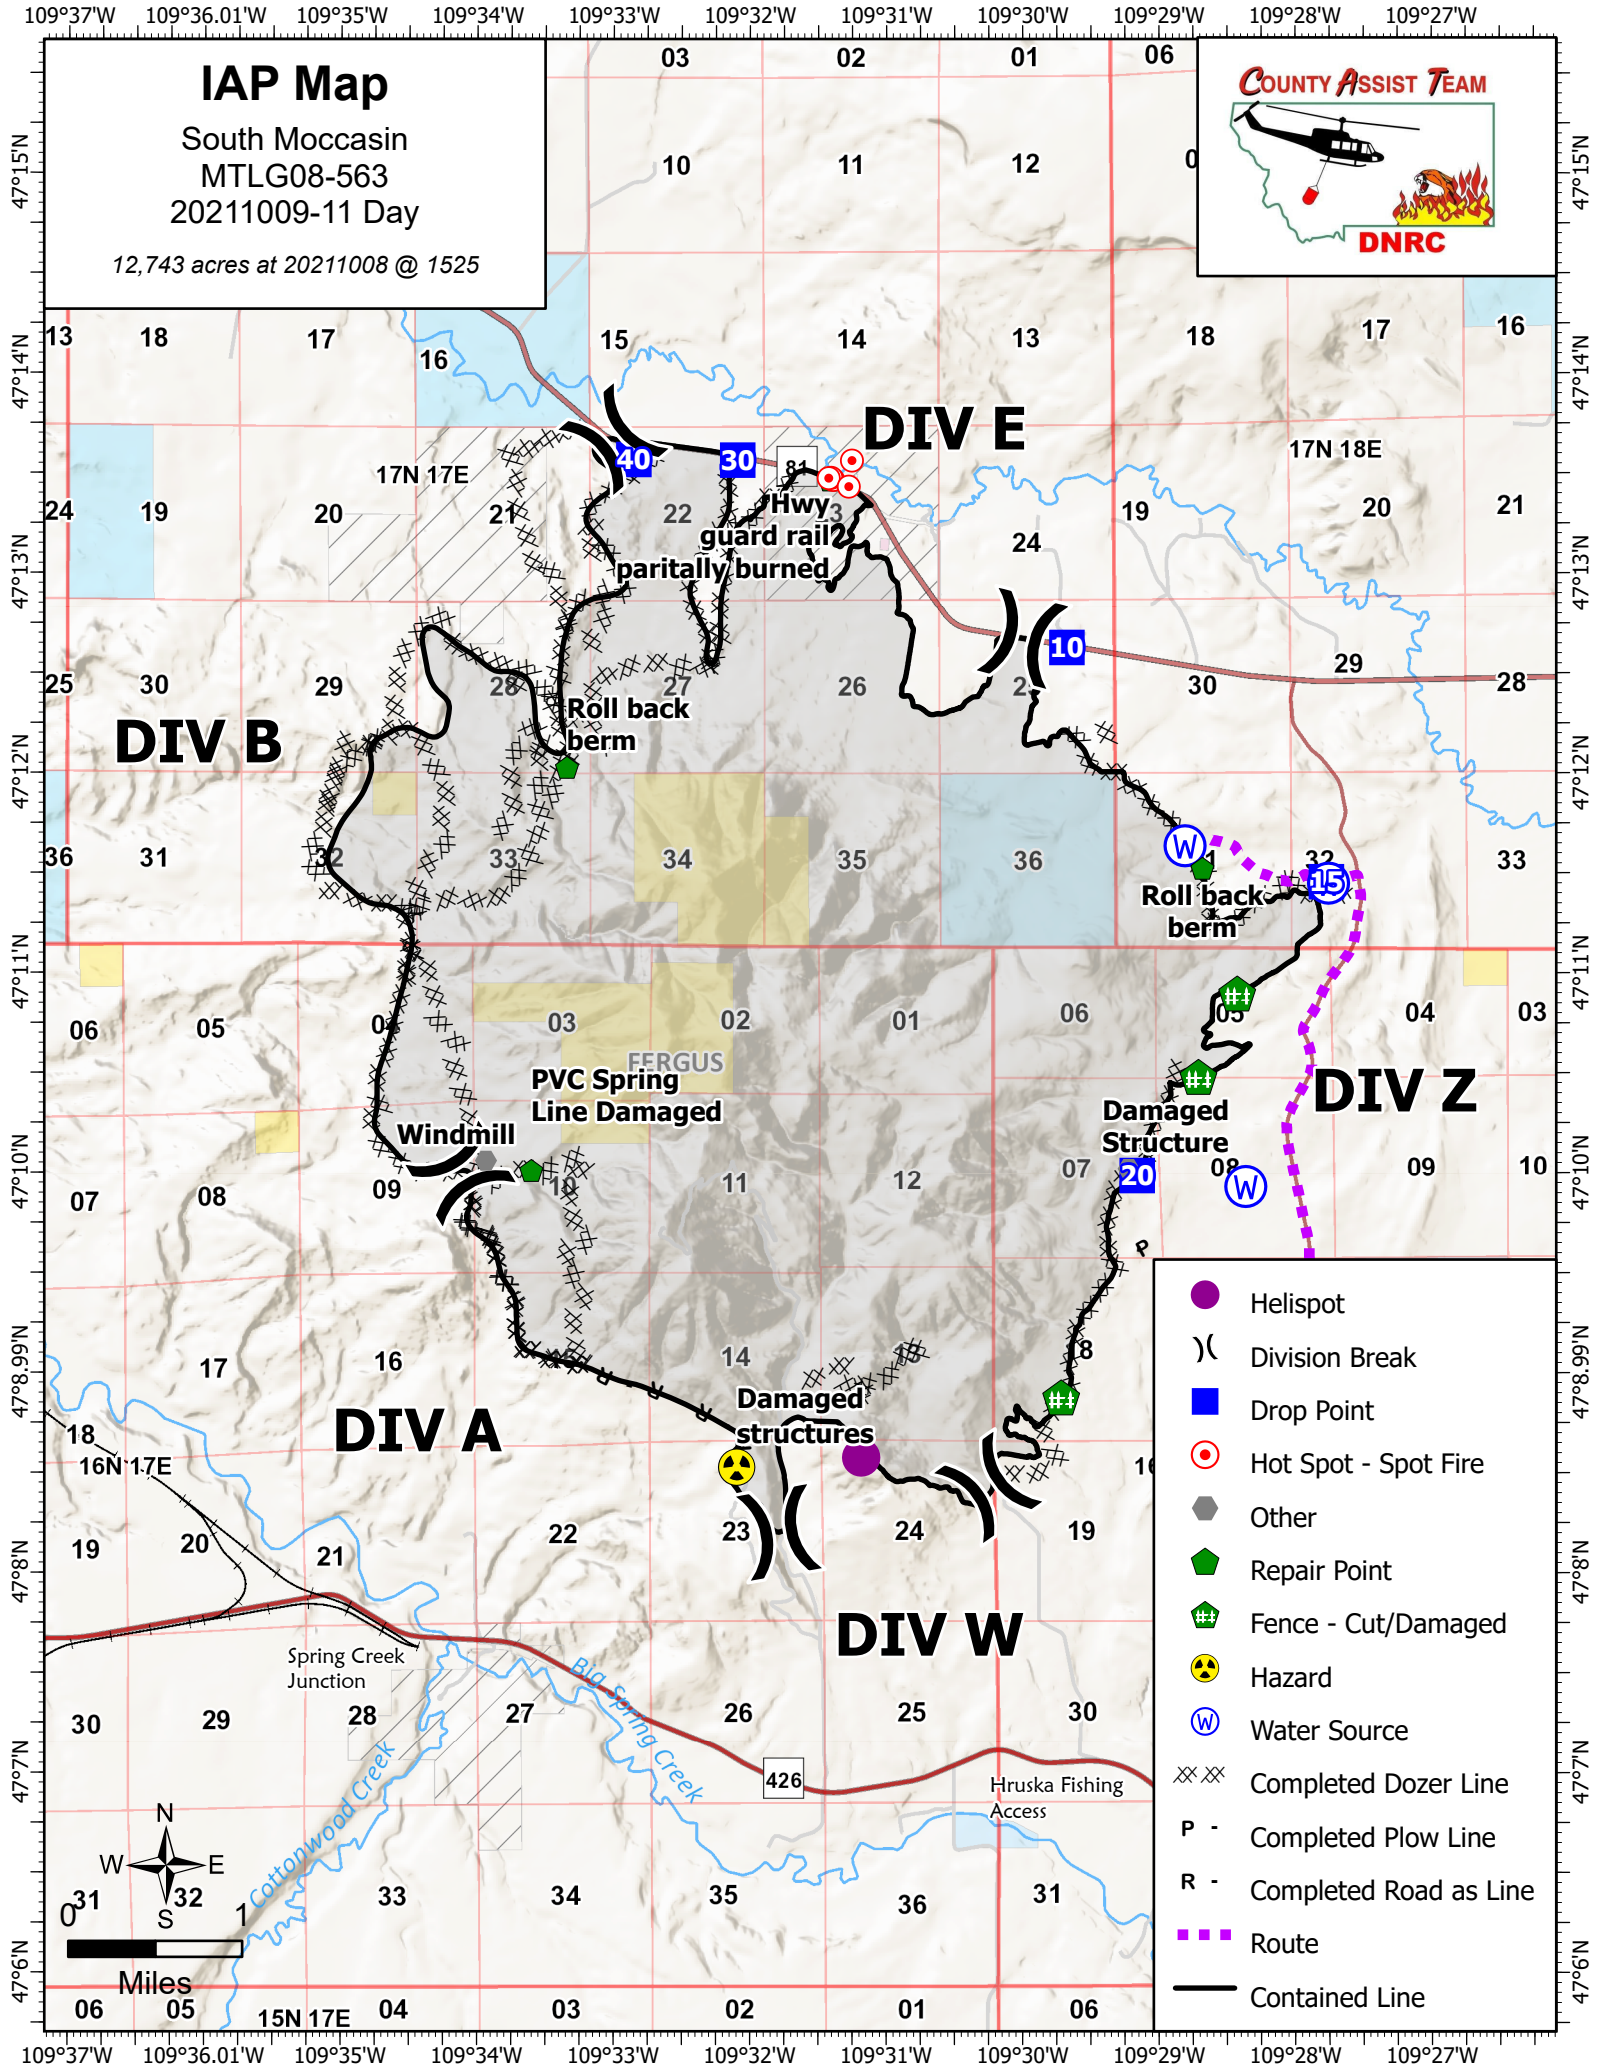

IAP Map

South Moccasin
MTLG08-563
20211009-11 Day

12,743 acres at 20211008 @ 1525

COUNTY ASSIST TEAM

DIV B

DIV E

DIV Z

DIV A

DIV W

- Helispot
-) (Division Break
- Drop Point
- Hot Spot - Spot Fire
- Other
- ◆ Repair Point
- ◆ Fence - Cut/Damaged
- ☠ Hazard
- ⊙ Water Source
- ⊗ Completed Dozer Line
- ⊘ Completed Plow Line
- ⊙ Completed Road as Line
- ⊘ Route
- Contained Line