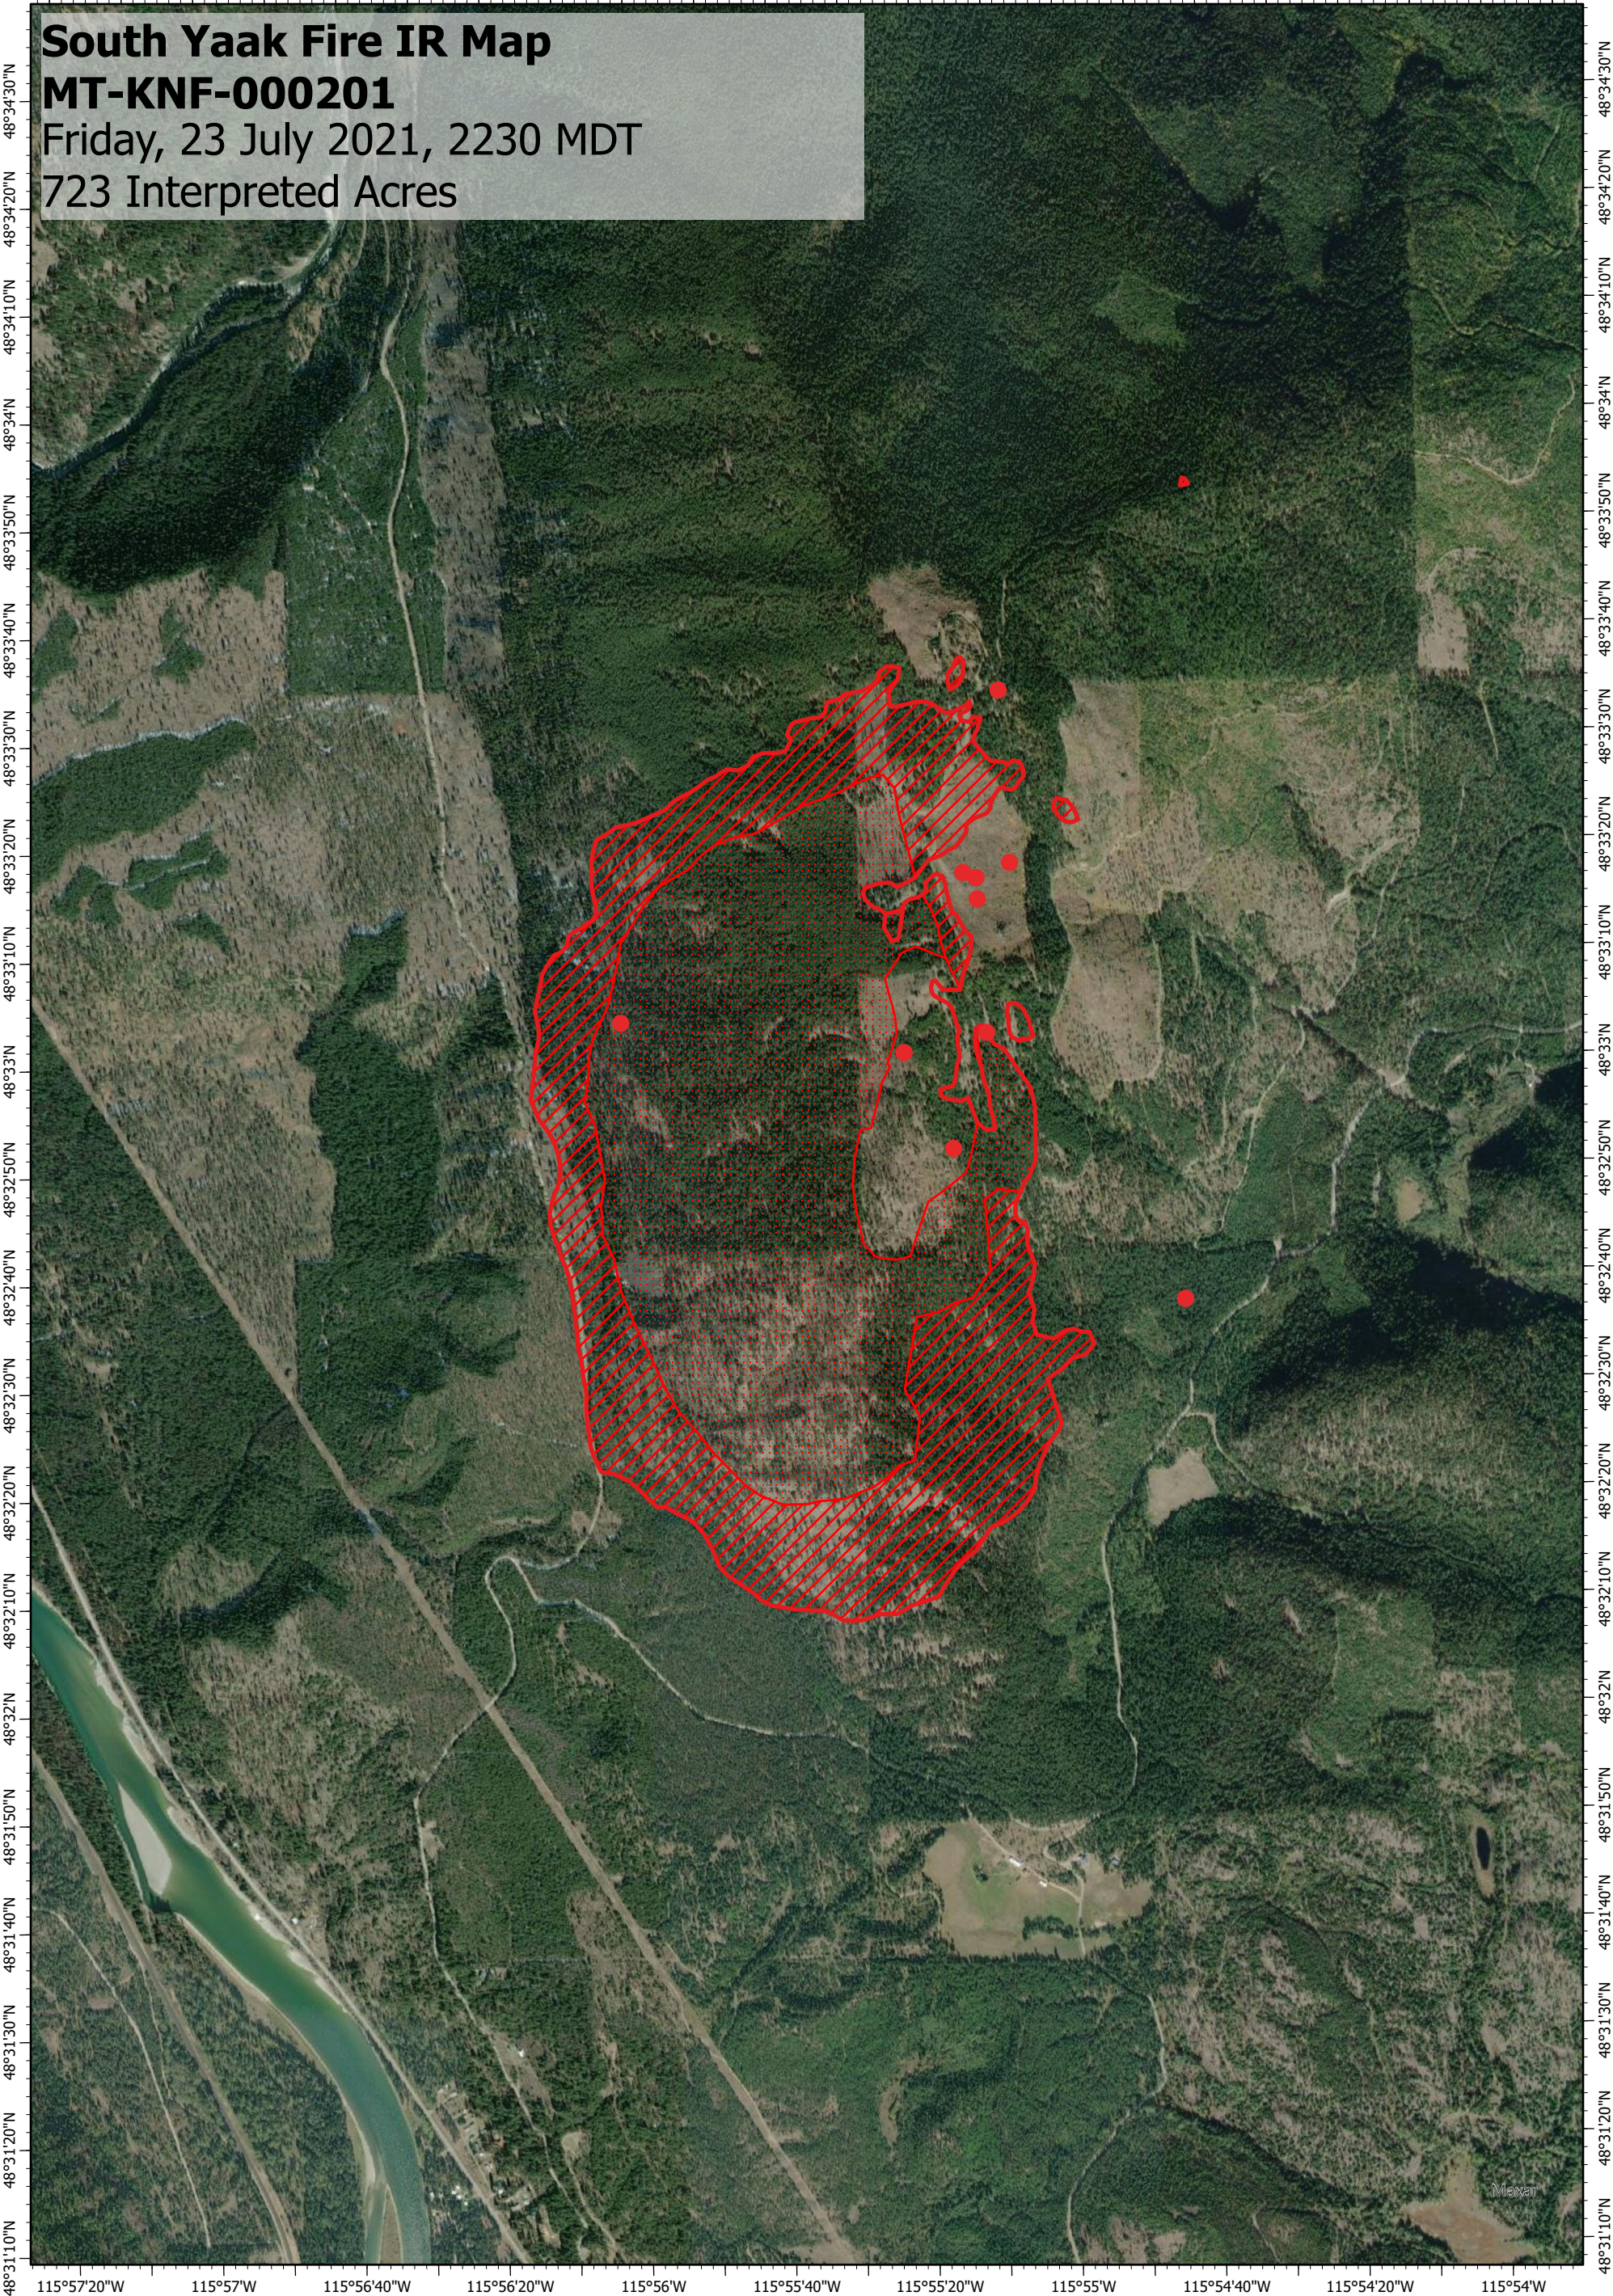

115°57'20"W 115°57'W 115°56'40"W 115°56'20"W 115°56'W 115°55'40"W 115°55'20"W 115°55'W 115°54'40"W 115°54'20"W 115°54'W

South Yaak Fire IR Map
MT-KNF-000201
Friday, 23 July 2021, 2230 MDT
723 Interpreted Acres

Legend

- IR Isolated Heat
- Burn Perimeter
- IR Intense Heat
- IR Scattered Heat

Scale: 1:17,500
 Projection: North American 1983
 Produced by: Owyhee Air Research, LLC
 IR Interpreter: C. Merriman
 Contact: fire@owyheear.com (208) 442-5405