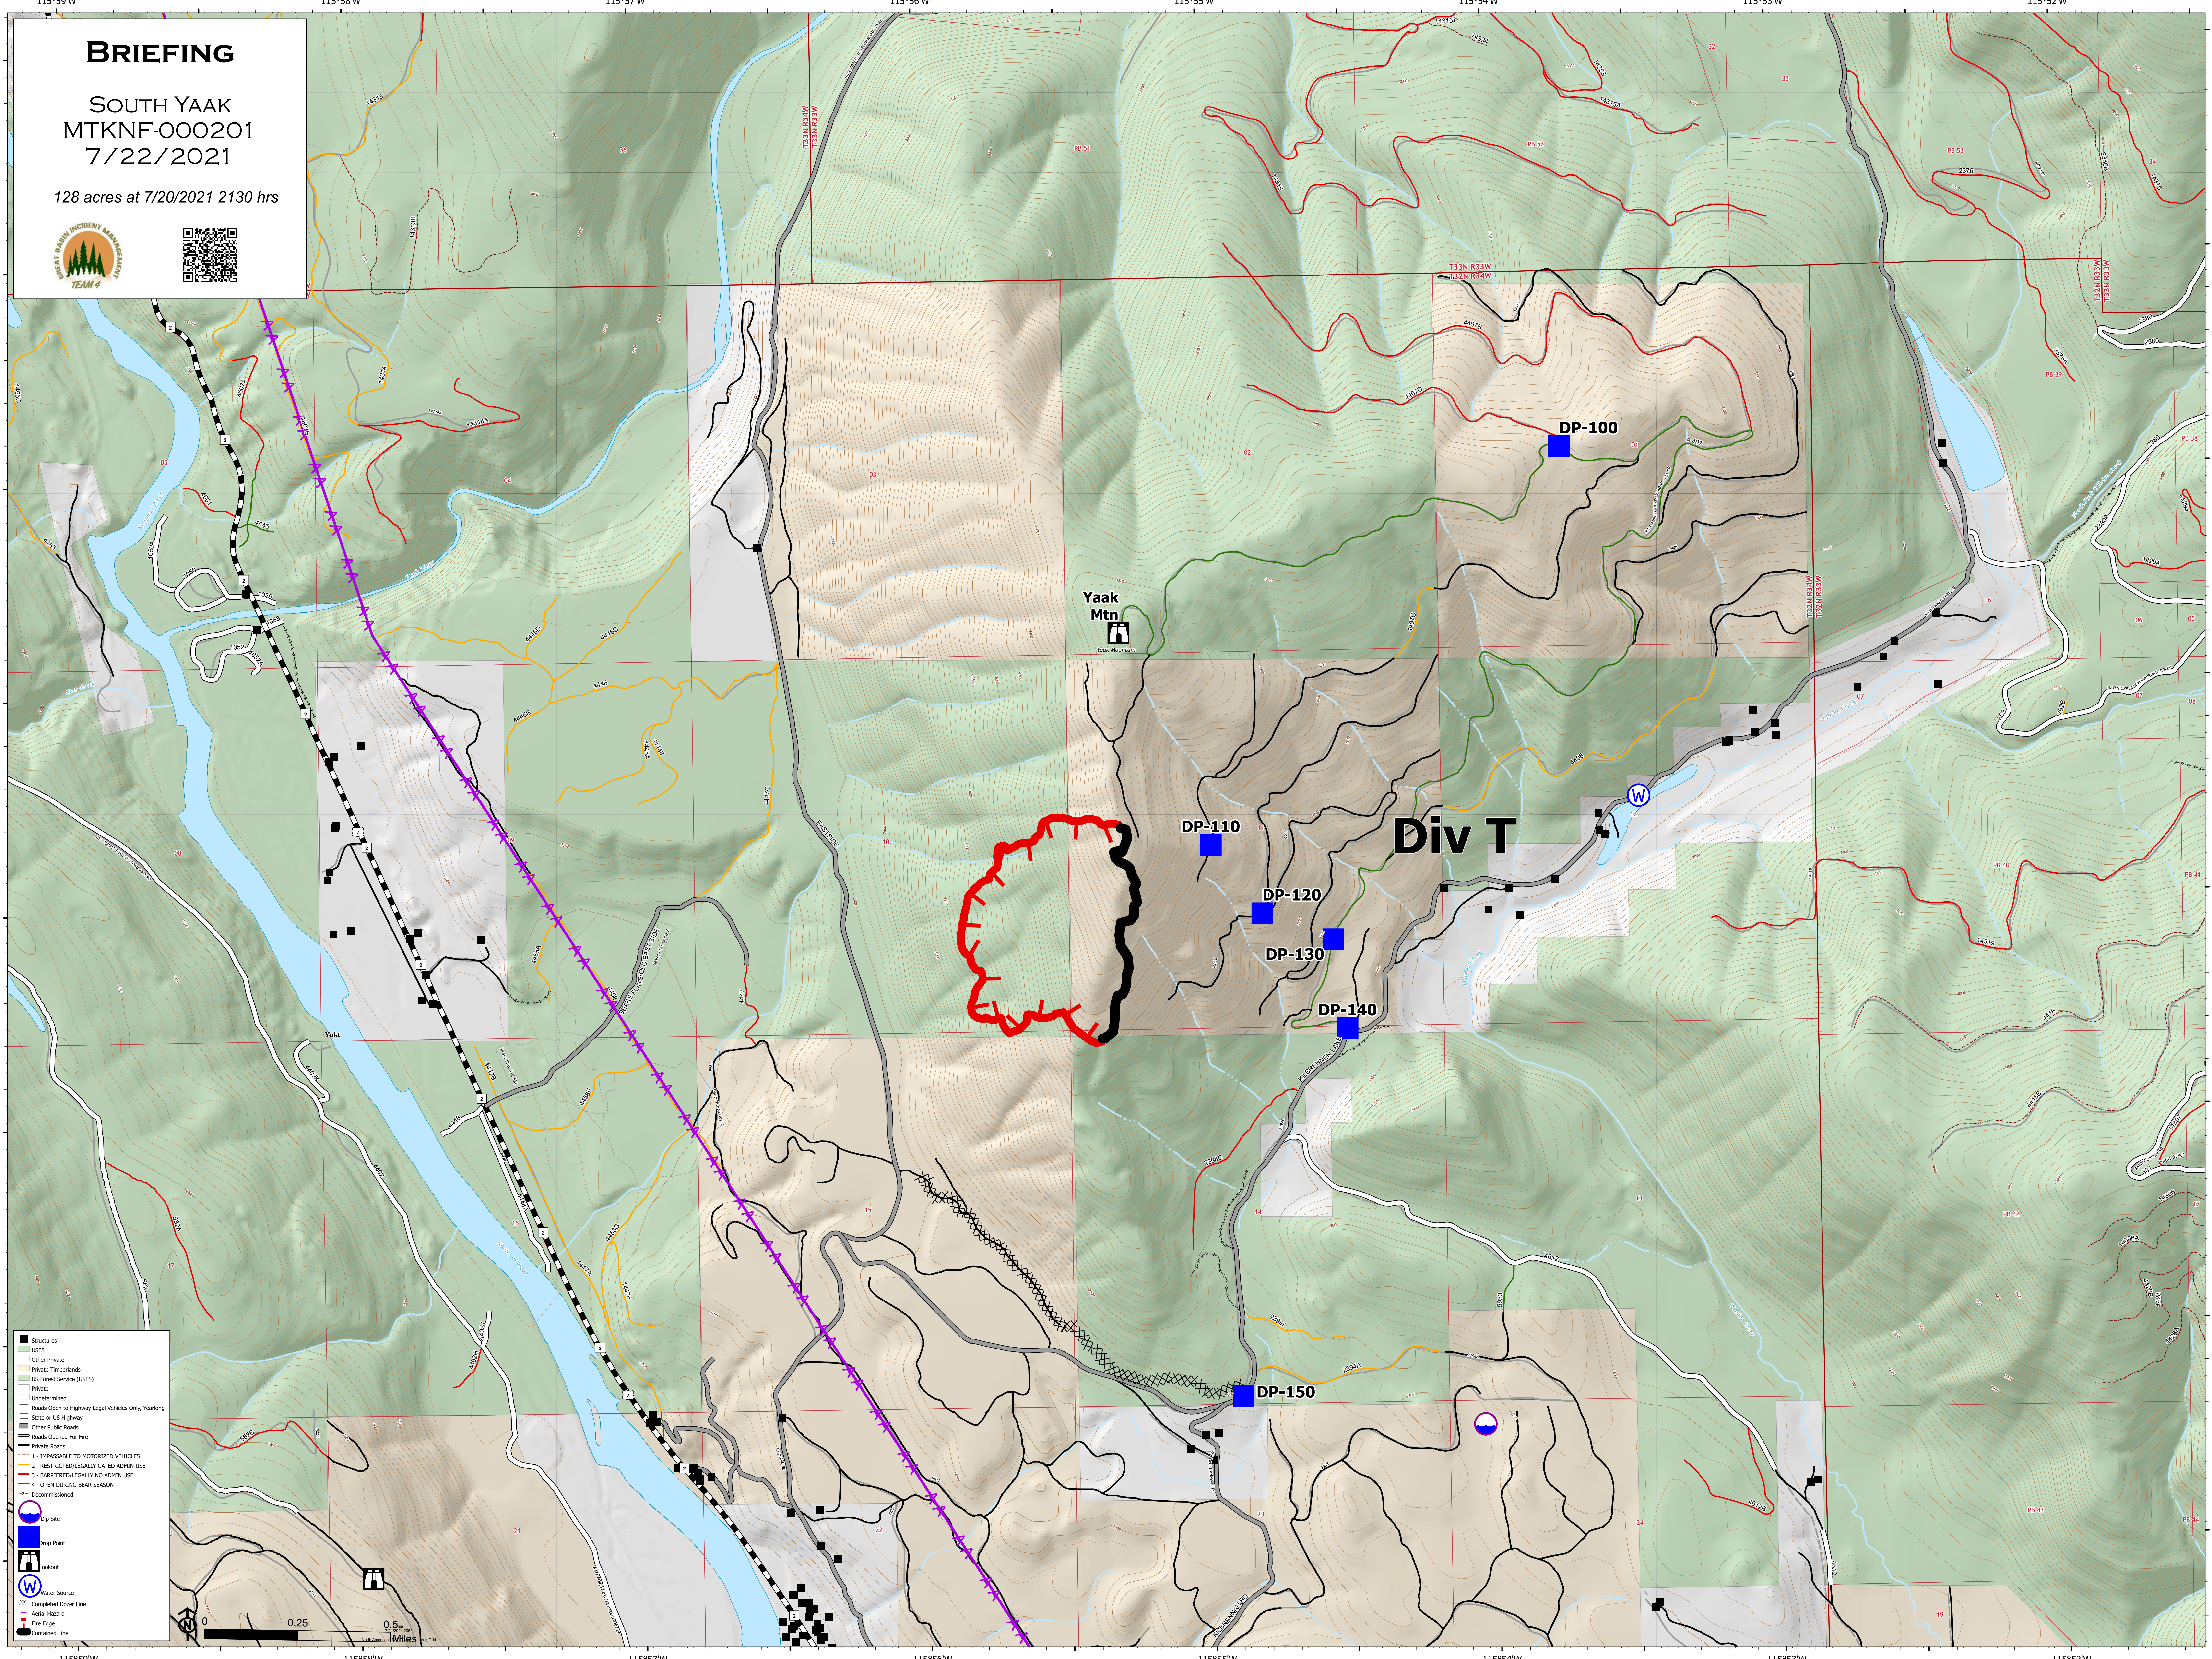

BRIEFING

SOUTH YAAK
MTKNF-000201
7/22/2021

128 acres at 7/20/2021 2130 hrs

Yaak Mtn
Yaak Mountain

Div T

DP-110

DP-120

DP-130

DP-140

DP-150

DP-100

- Structures
- USFS
- Other Private
- Private Timberlands
- US Forest Service (USFS)
- Private
- Undetermined
- Roads Open to Highway Legal Vehicles Only, Yearling
- State or US Highway
- Other Public Roads
- Roads Closed For Fire
- Private Roads
- 1 - IMPASSABLE TO MOTORIZED VEHICLES
- 2 - RESTRICTED/LEGALLY GATED ADMIN USE
- 3 - BARREN/OPEN/LEGALLY NO ADMIN USE
- 4 - OPEN DURING BEAR SEASON
- Decommissioned
- Dip Site
- Drop Point
- Lookout
- Water Source
- Completed Dozer Line
- Aerial Hazard
- Fire Edge
- Contained Line