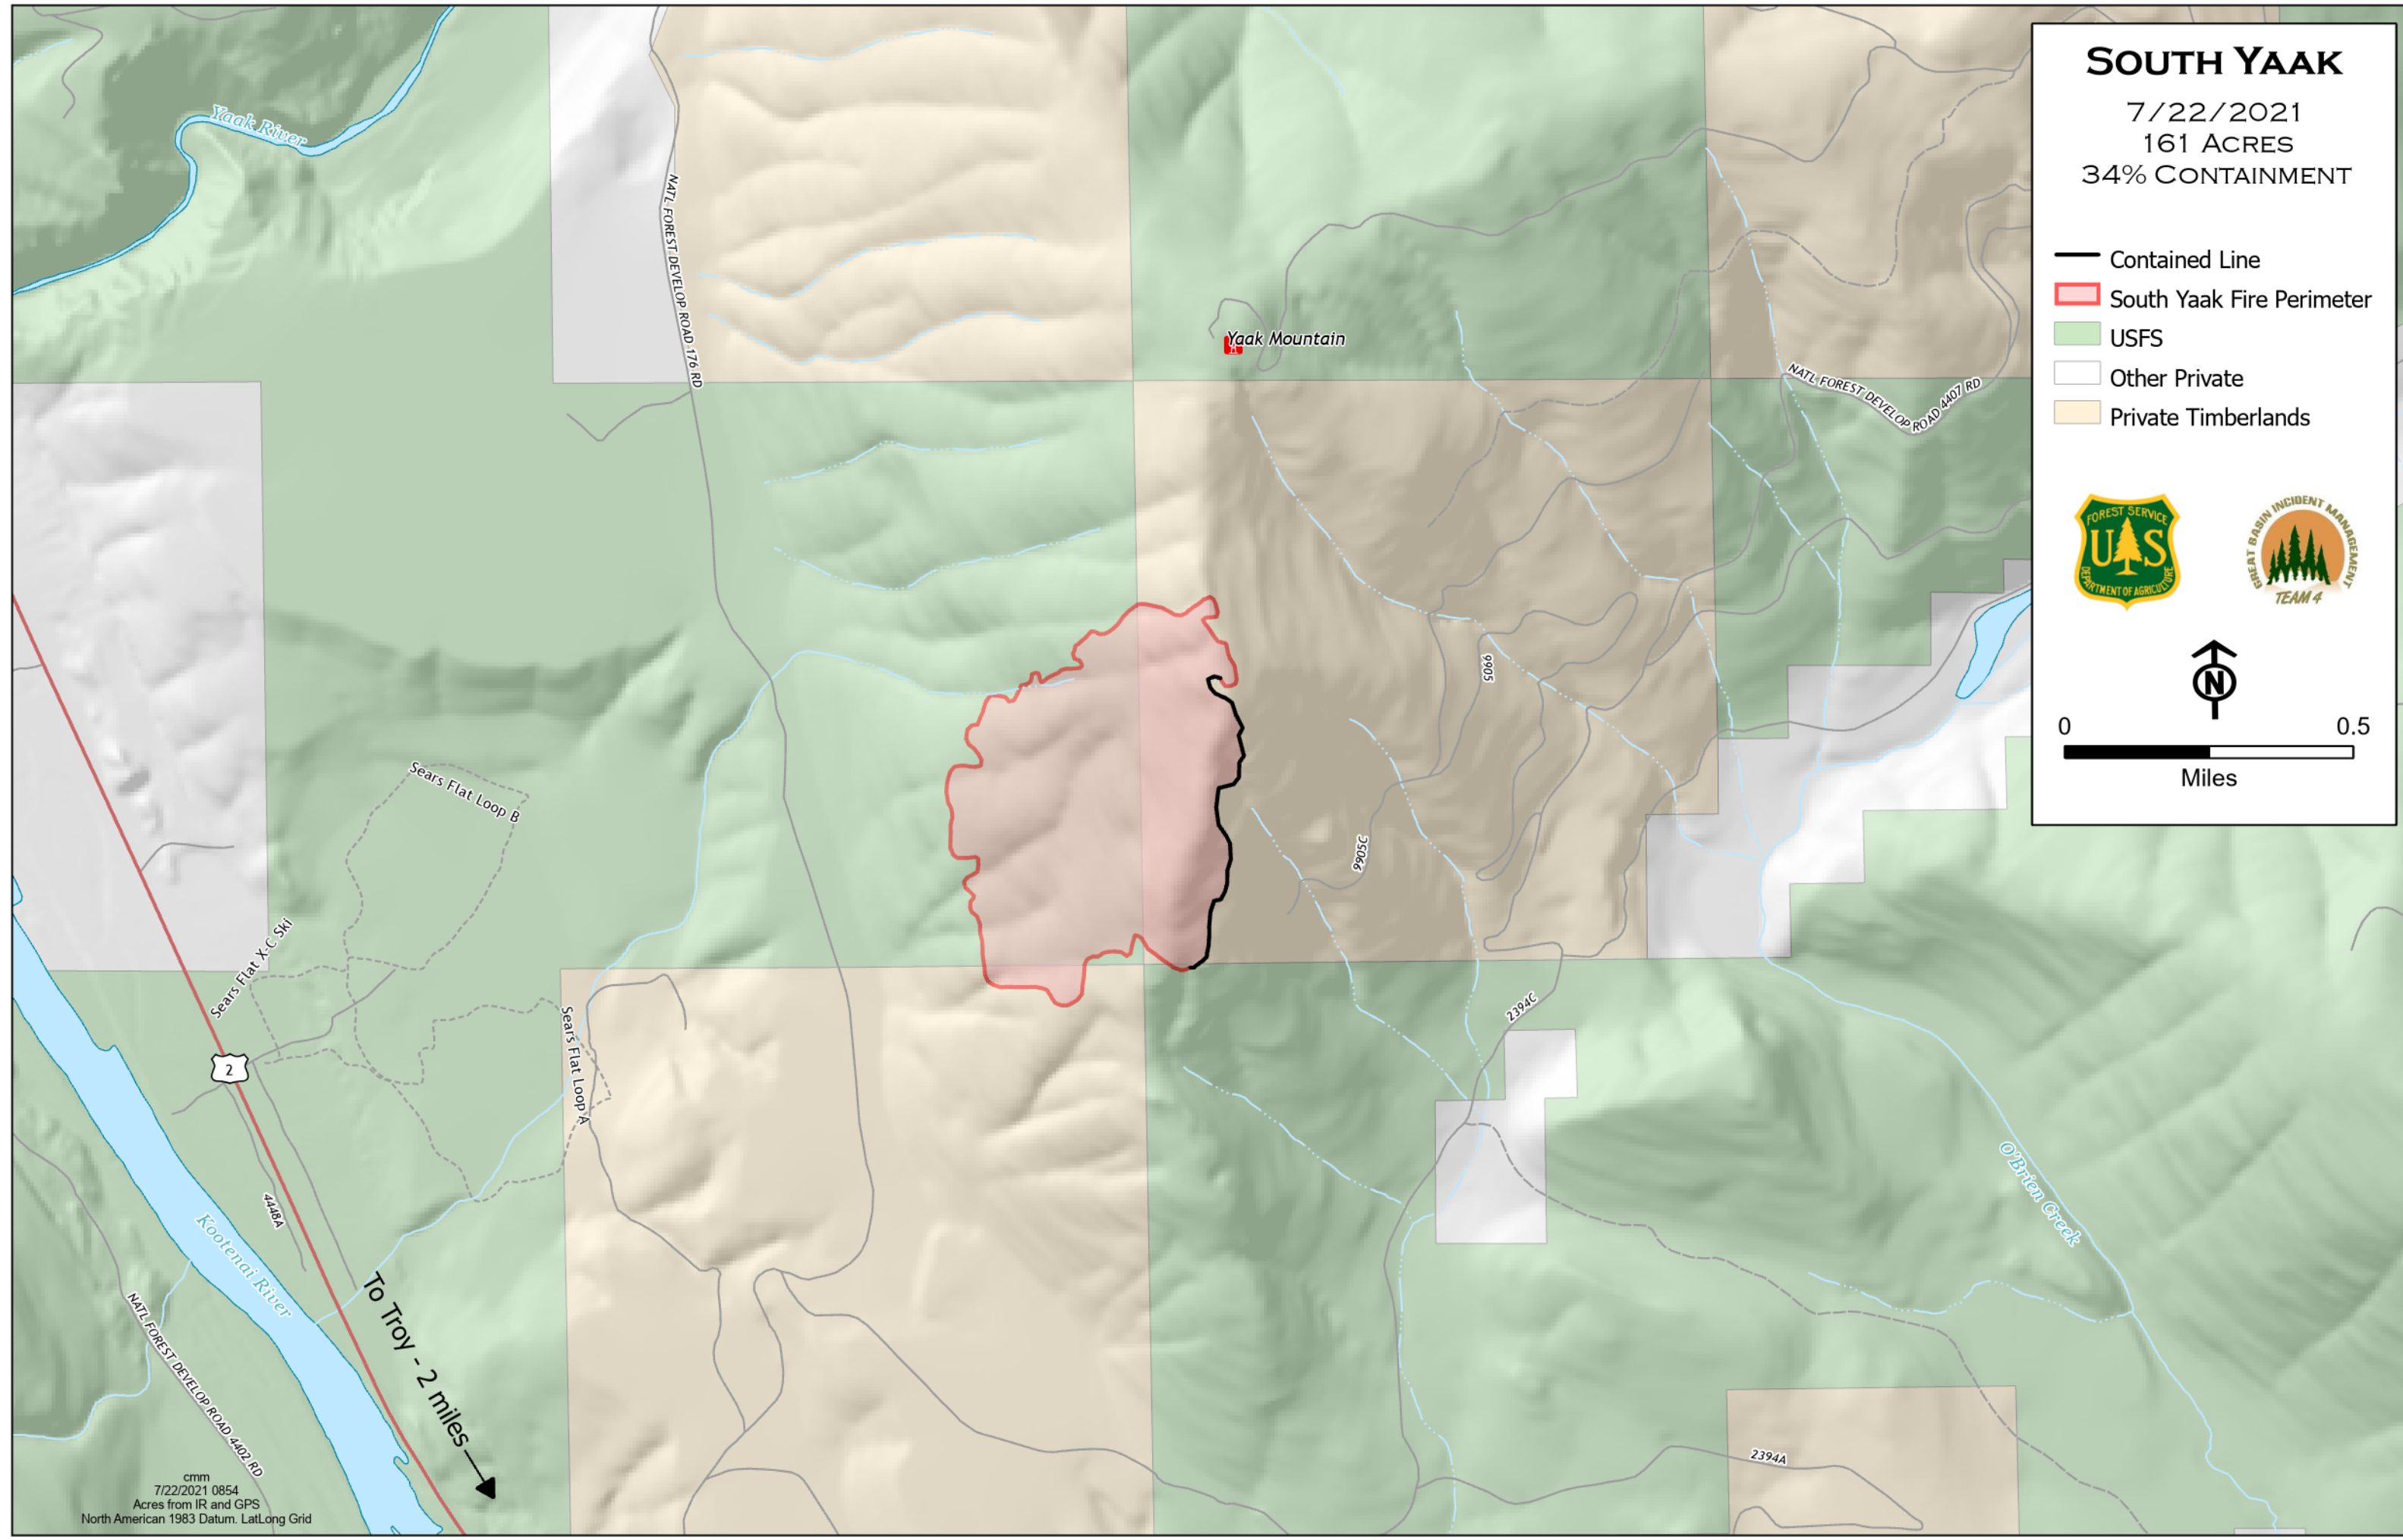

# SOUTH YAAK

7/22/2021  
161 ACRES  
34% CONTAINMENT

- Contained Line
- South Yaak Fire Perimeter
- USFS
- Other Private
- Private Timberlands

cmm  
7/22/2021 0854  
Acres from IR and GPS  
North American 1983 Datum, LatLong Grid