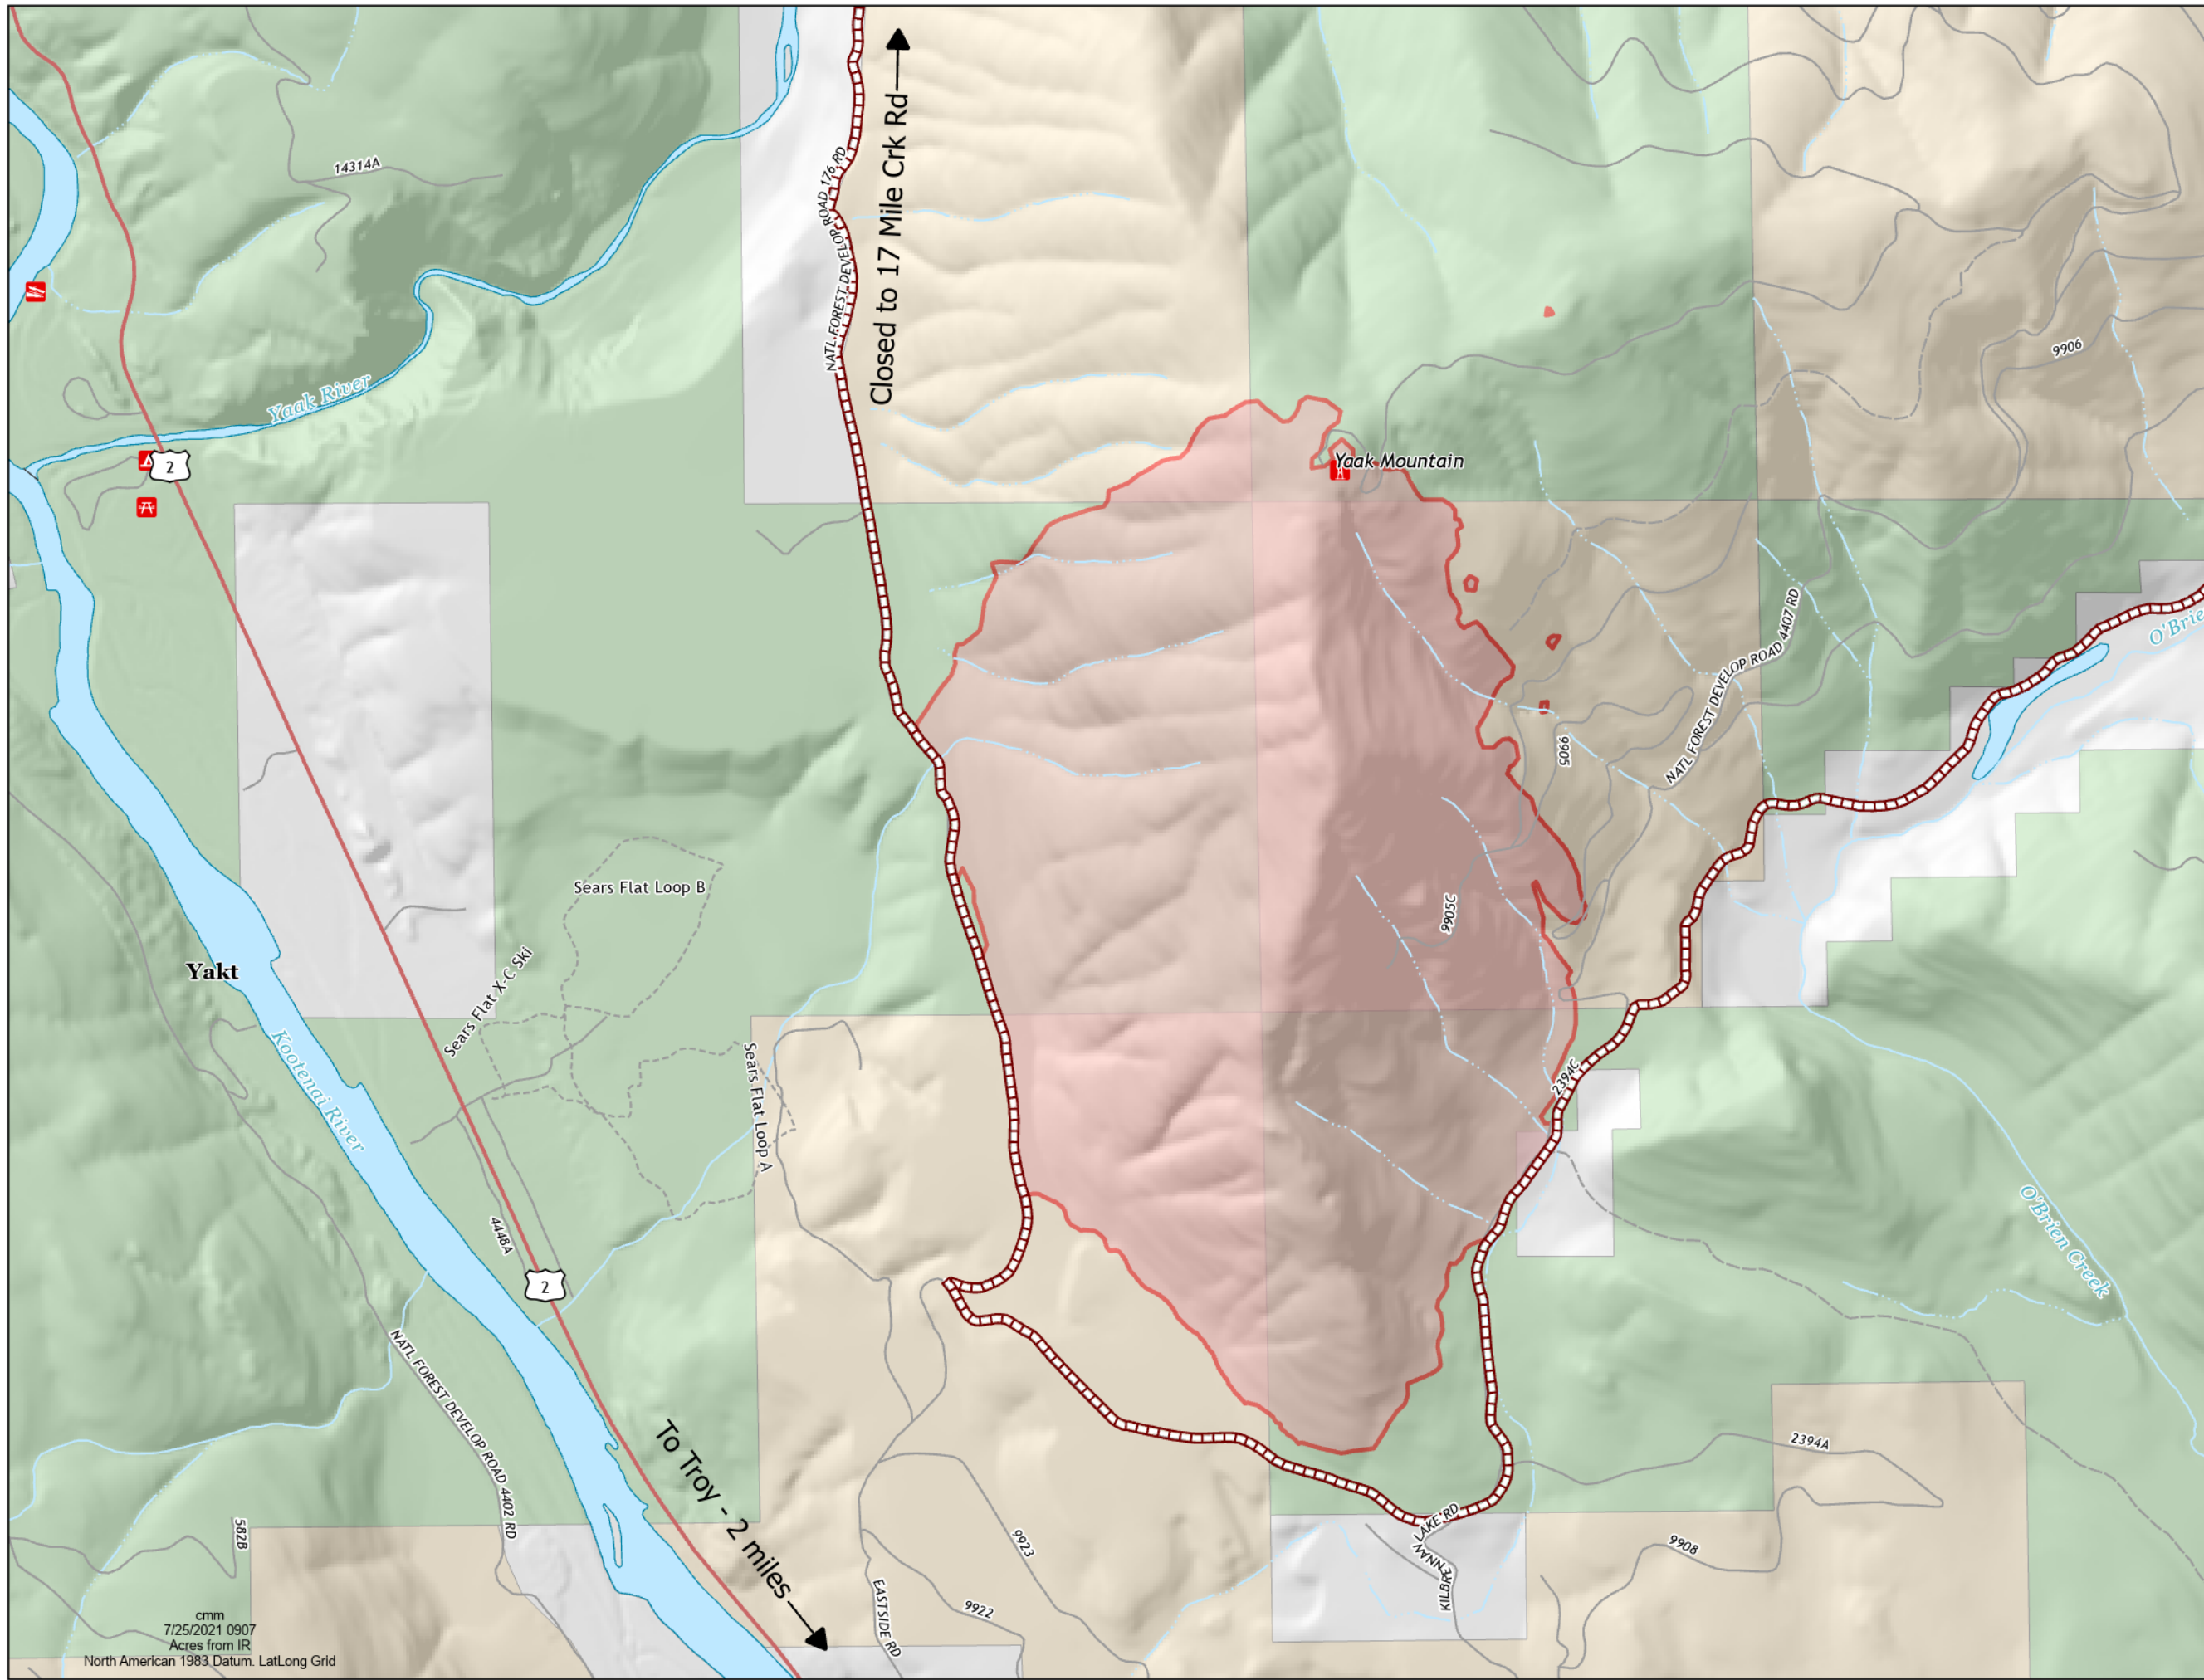

SOUTH YAAK

7/25/2021
1,164 ACRES
0% CONTAINMENT

-  Closed Roads
-  South Yaak Fire Perimeter
-  USFS
-  Other Private
-  Private Timberlands

Closed to 17 Mile Crk Rd →

To Troy - 2 miles →