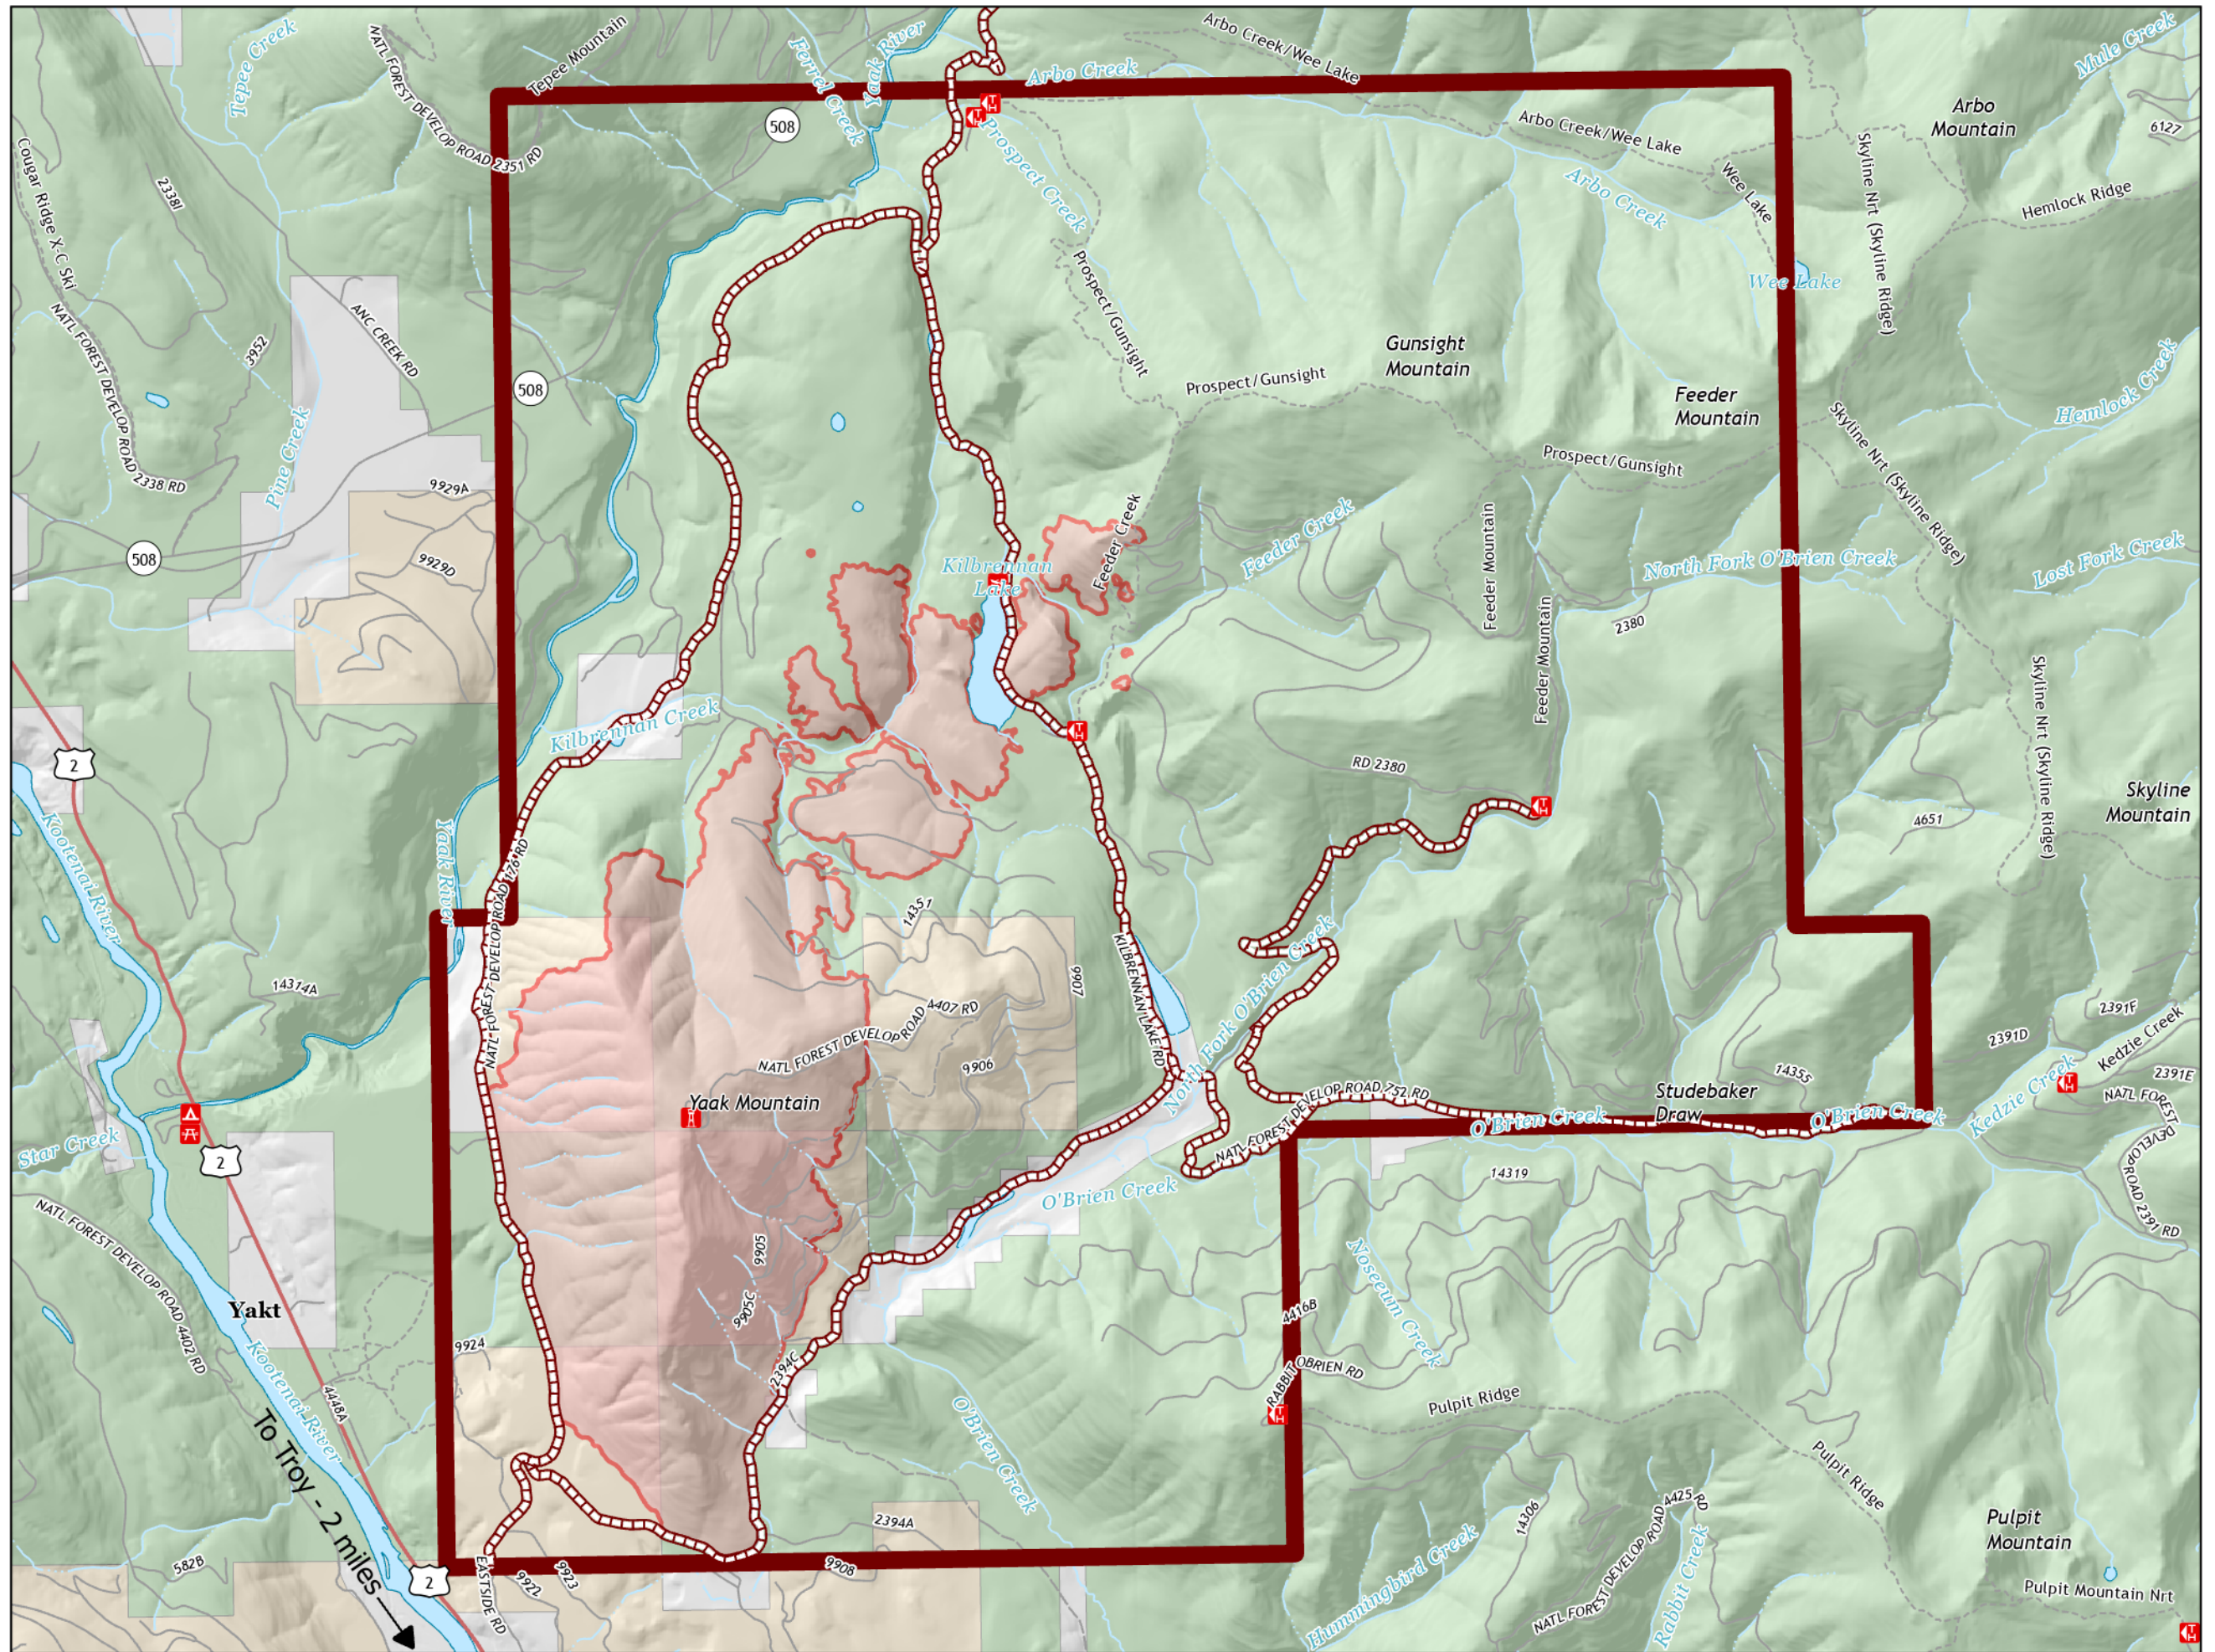

SOUTH YAAK

7/27/2021
3,382 ACRES
20% CONTAINMENT

-  Trailheads
-  Boating Site
-  Campground
-  Group Picnic Site
-  Lookout
-  Road Closures
-  Area Closure
-  Fire Perimeter
-  USFS
-  Other Private
-  Private Timberlands

FOREST SERVICE
U.S. DEPARTMENT OF AGRICULTURE

GREAT BASIN INCIDENT MANAGEMENT
TEAM 4

0 0.5 1 1.5
Miles

cmm
7/28/2021 0708
Acres from IR
North American 1983 Datum. LatLong Grid