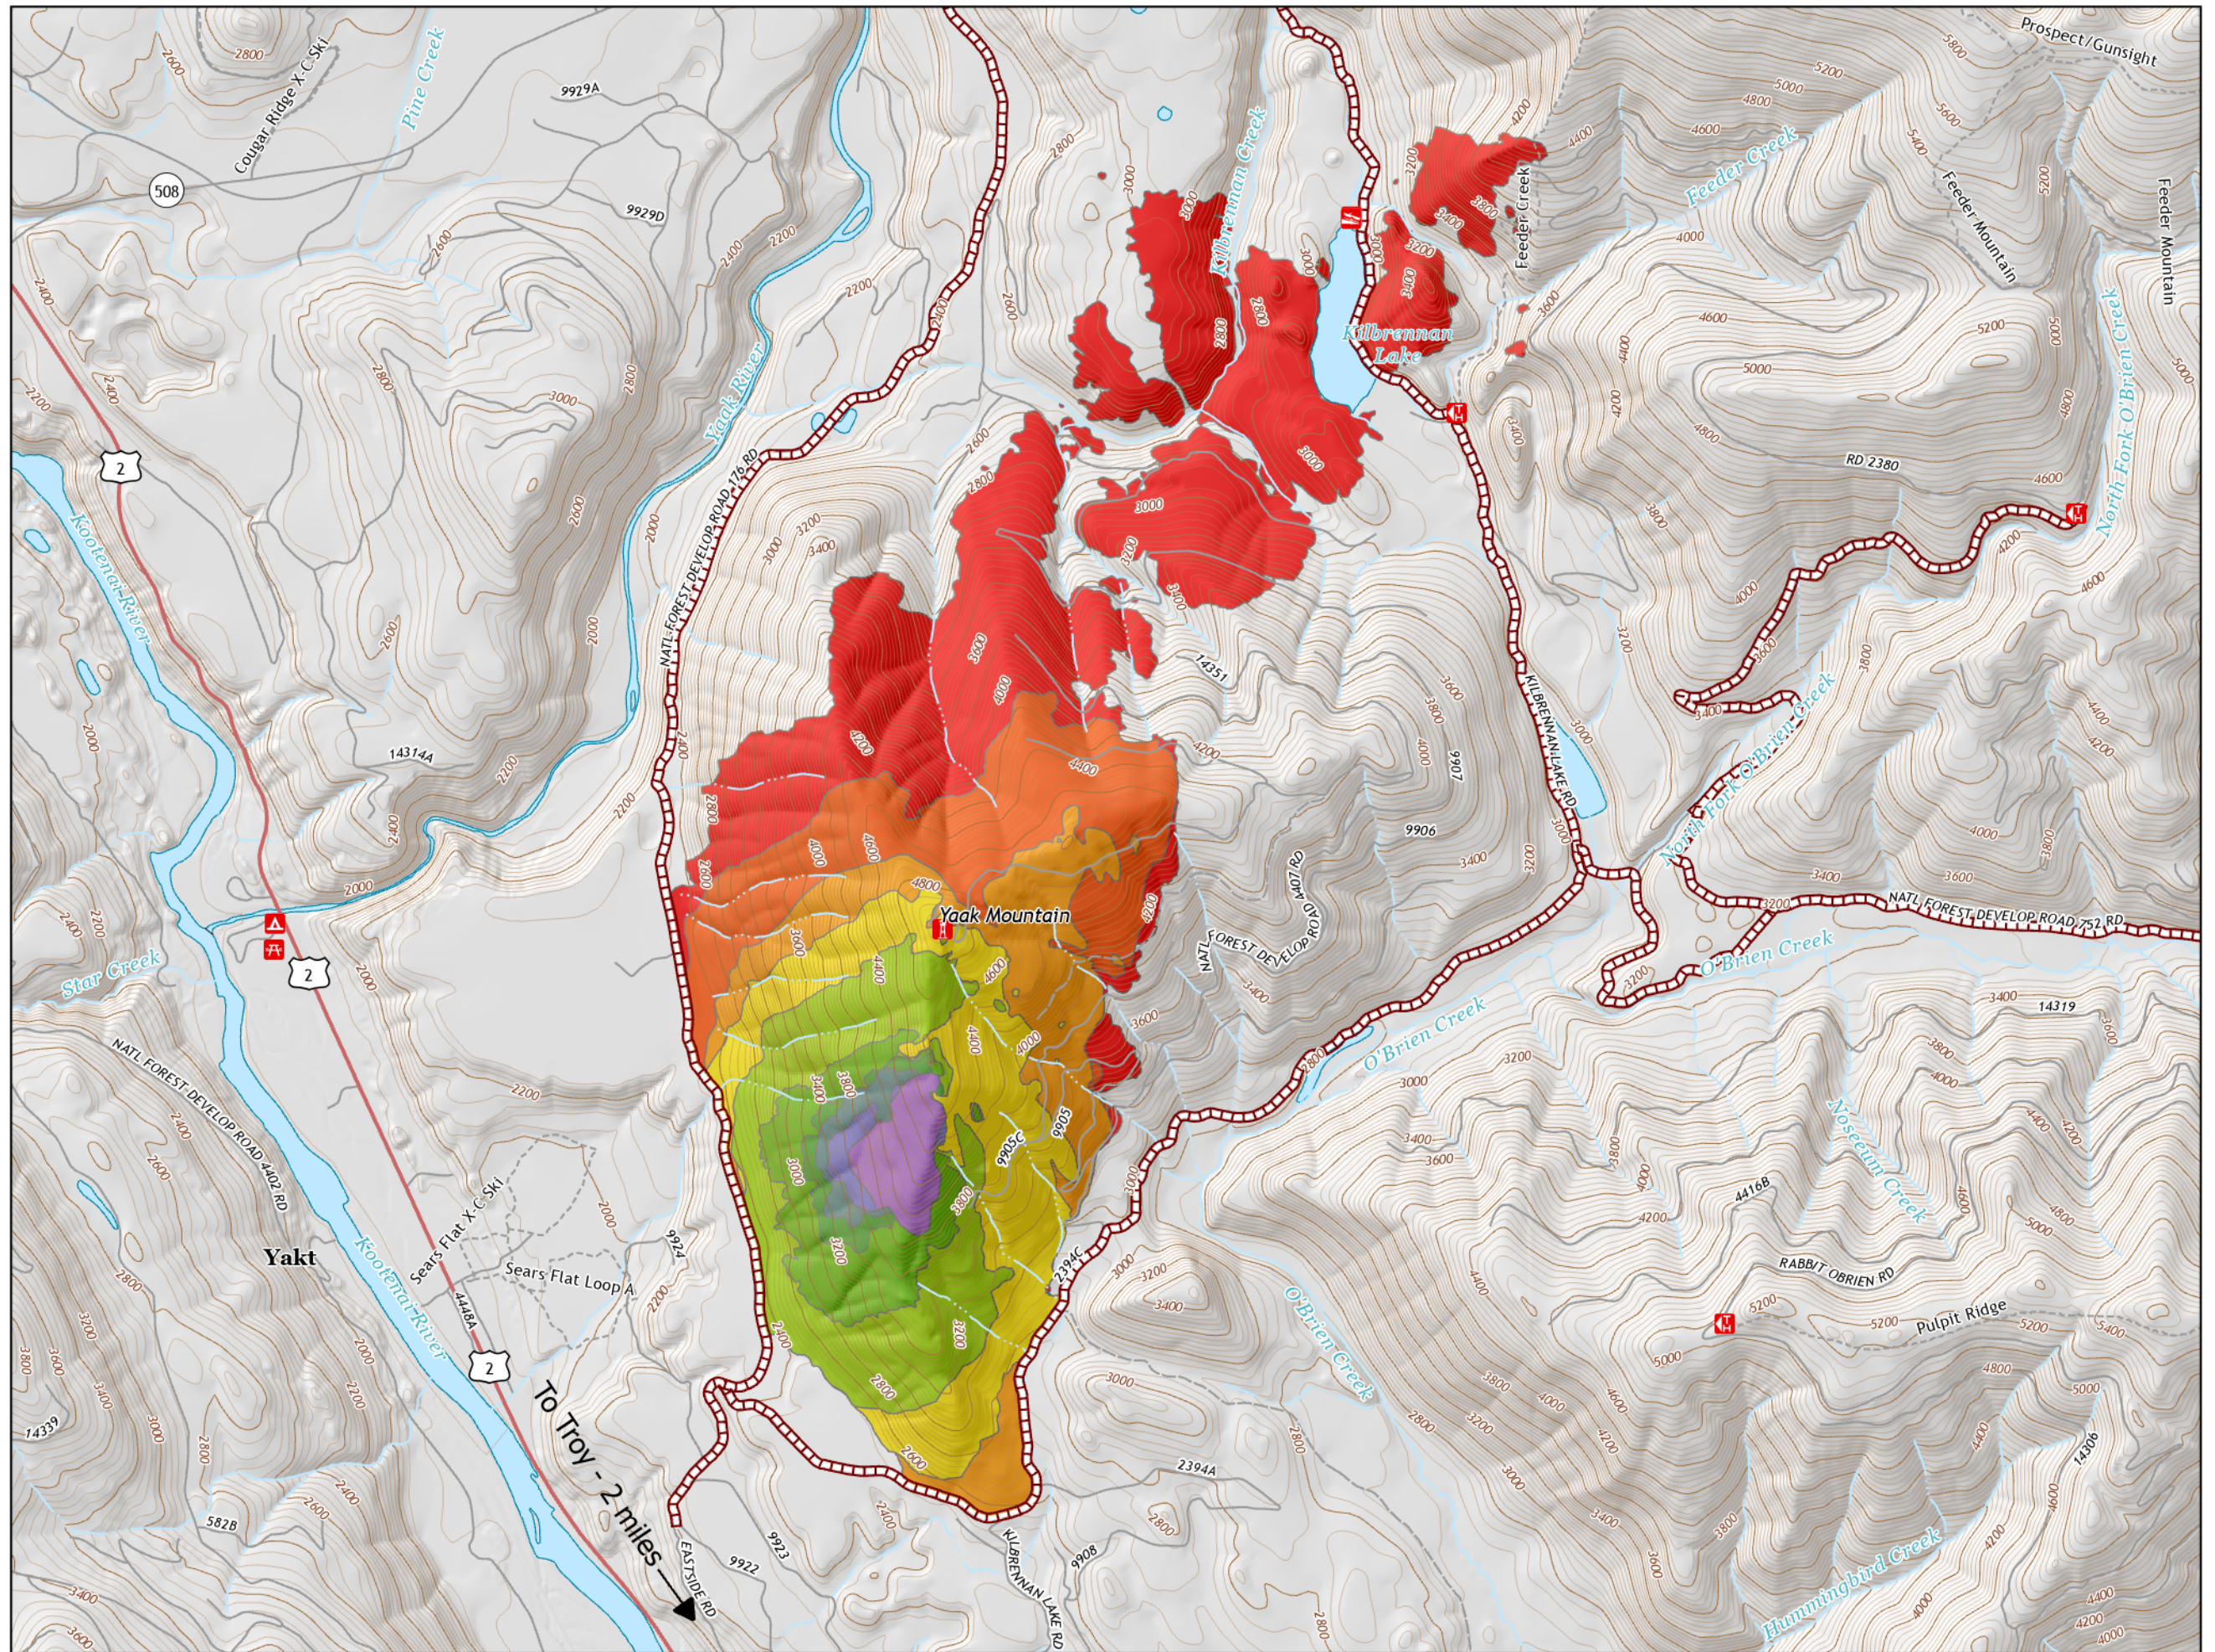

# SOUTH YAAK

7/28/2021  
3,382 ACRES  
20% CONTAINMENT

-  Road Closures
-  July 18, 2021: 75 ac
-  July 19, 2021: 96 ac
-  July 20, 2021: 128 ac
-  July 21, 2021: 161 ac
-  July 22, 2021: 328 ac
-  July 23, 2021: 716 ac
-  July 24, 2021: 1152 ac
-  July 25, 2021: 1523 ac
-  July 26, 2021: 1985 ac
-  July 27, 2021: 3382 ac

0 0.25 0.5 0.75 1

Miles

cmm  
7/28/2021 0809  
Acres from IR  
North American 1983 Datum. LatLong Grid