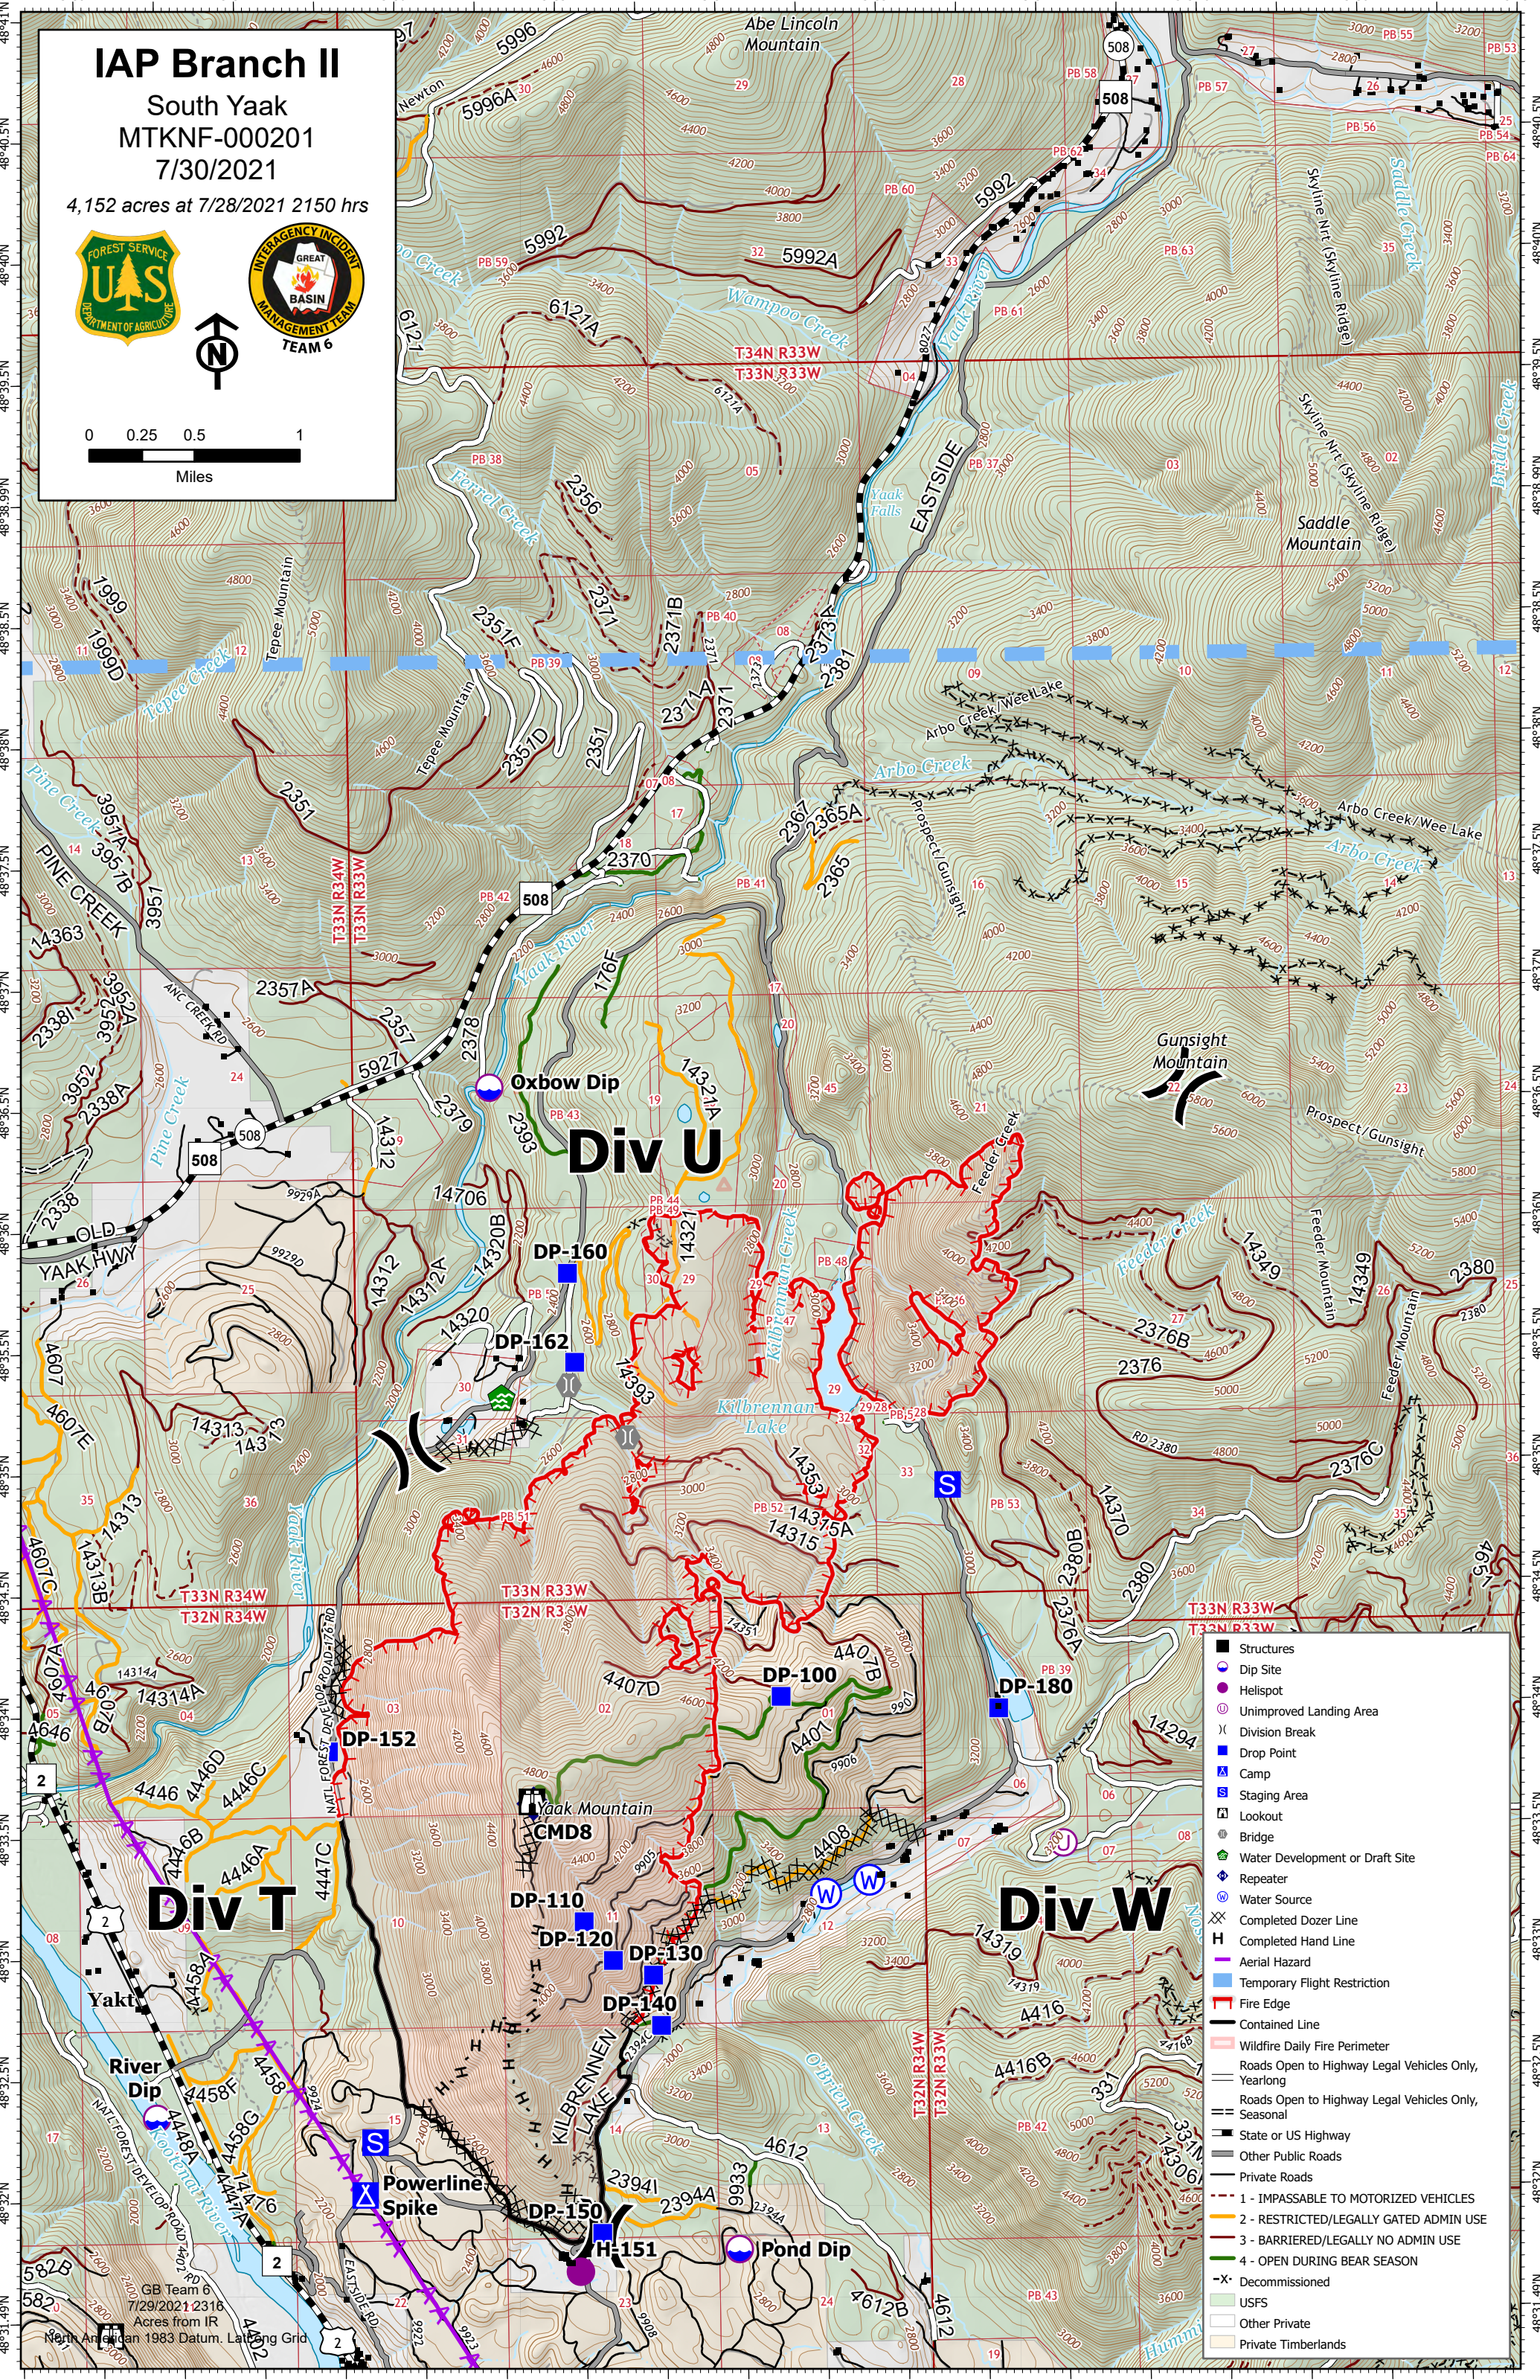

IAP Branch II

South Yaak
MTKNF-000201

7/30/2021

4,152 acres at 7/28/2021 2150 hrs

- Structures
- Dip Site
- Helispot
- Unimproved Landing Area
- Division Break
- Drop Point
- Camp
- Staging Area
- Lookout
- Bridge
- Water Development or Draft Site
- Repeater
- Water Source
- Completed Dozer Line
- Completed Hand Line
- Aerial Hazard
- Temporary Flight Restriction
- Fire Edge
- Contained Line
- Wildfire Daily Fire Perimeter
- Roads Open to Highway Legal Vehicles Only, Yearlong
- Roads Open to Highway Legal Vehicles Only, Seasonal
- State or US Highway
- Other Public Roads
- Private Roads
- 1 - IMPASSABLE TO MOTORIZED VEHICLES
- 2 - RESTRICTED/LEGALLY GATED ADMIN USE
- 3 - BARRIERED/LEGALLY NO ADMIN USE
- 4 - OPEN DURING BEAR SEASON
- X- Decommissioned
- USFS
- Other Private
- Private Timberlands