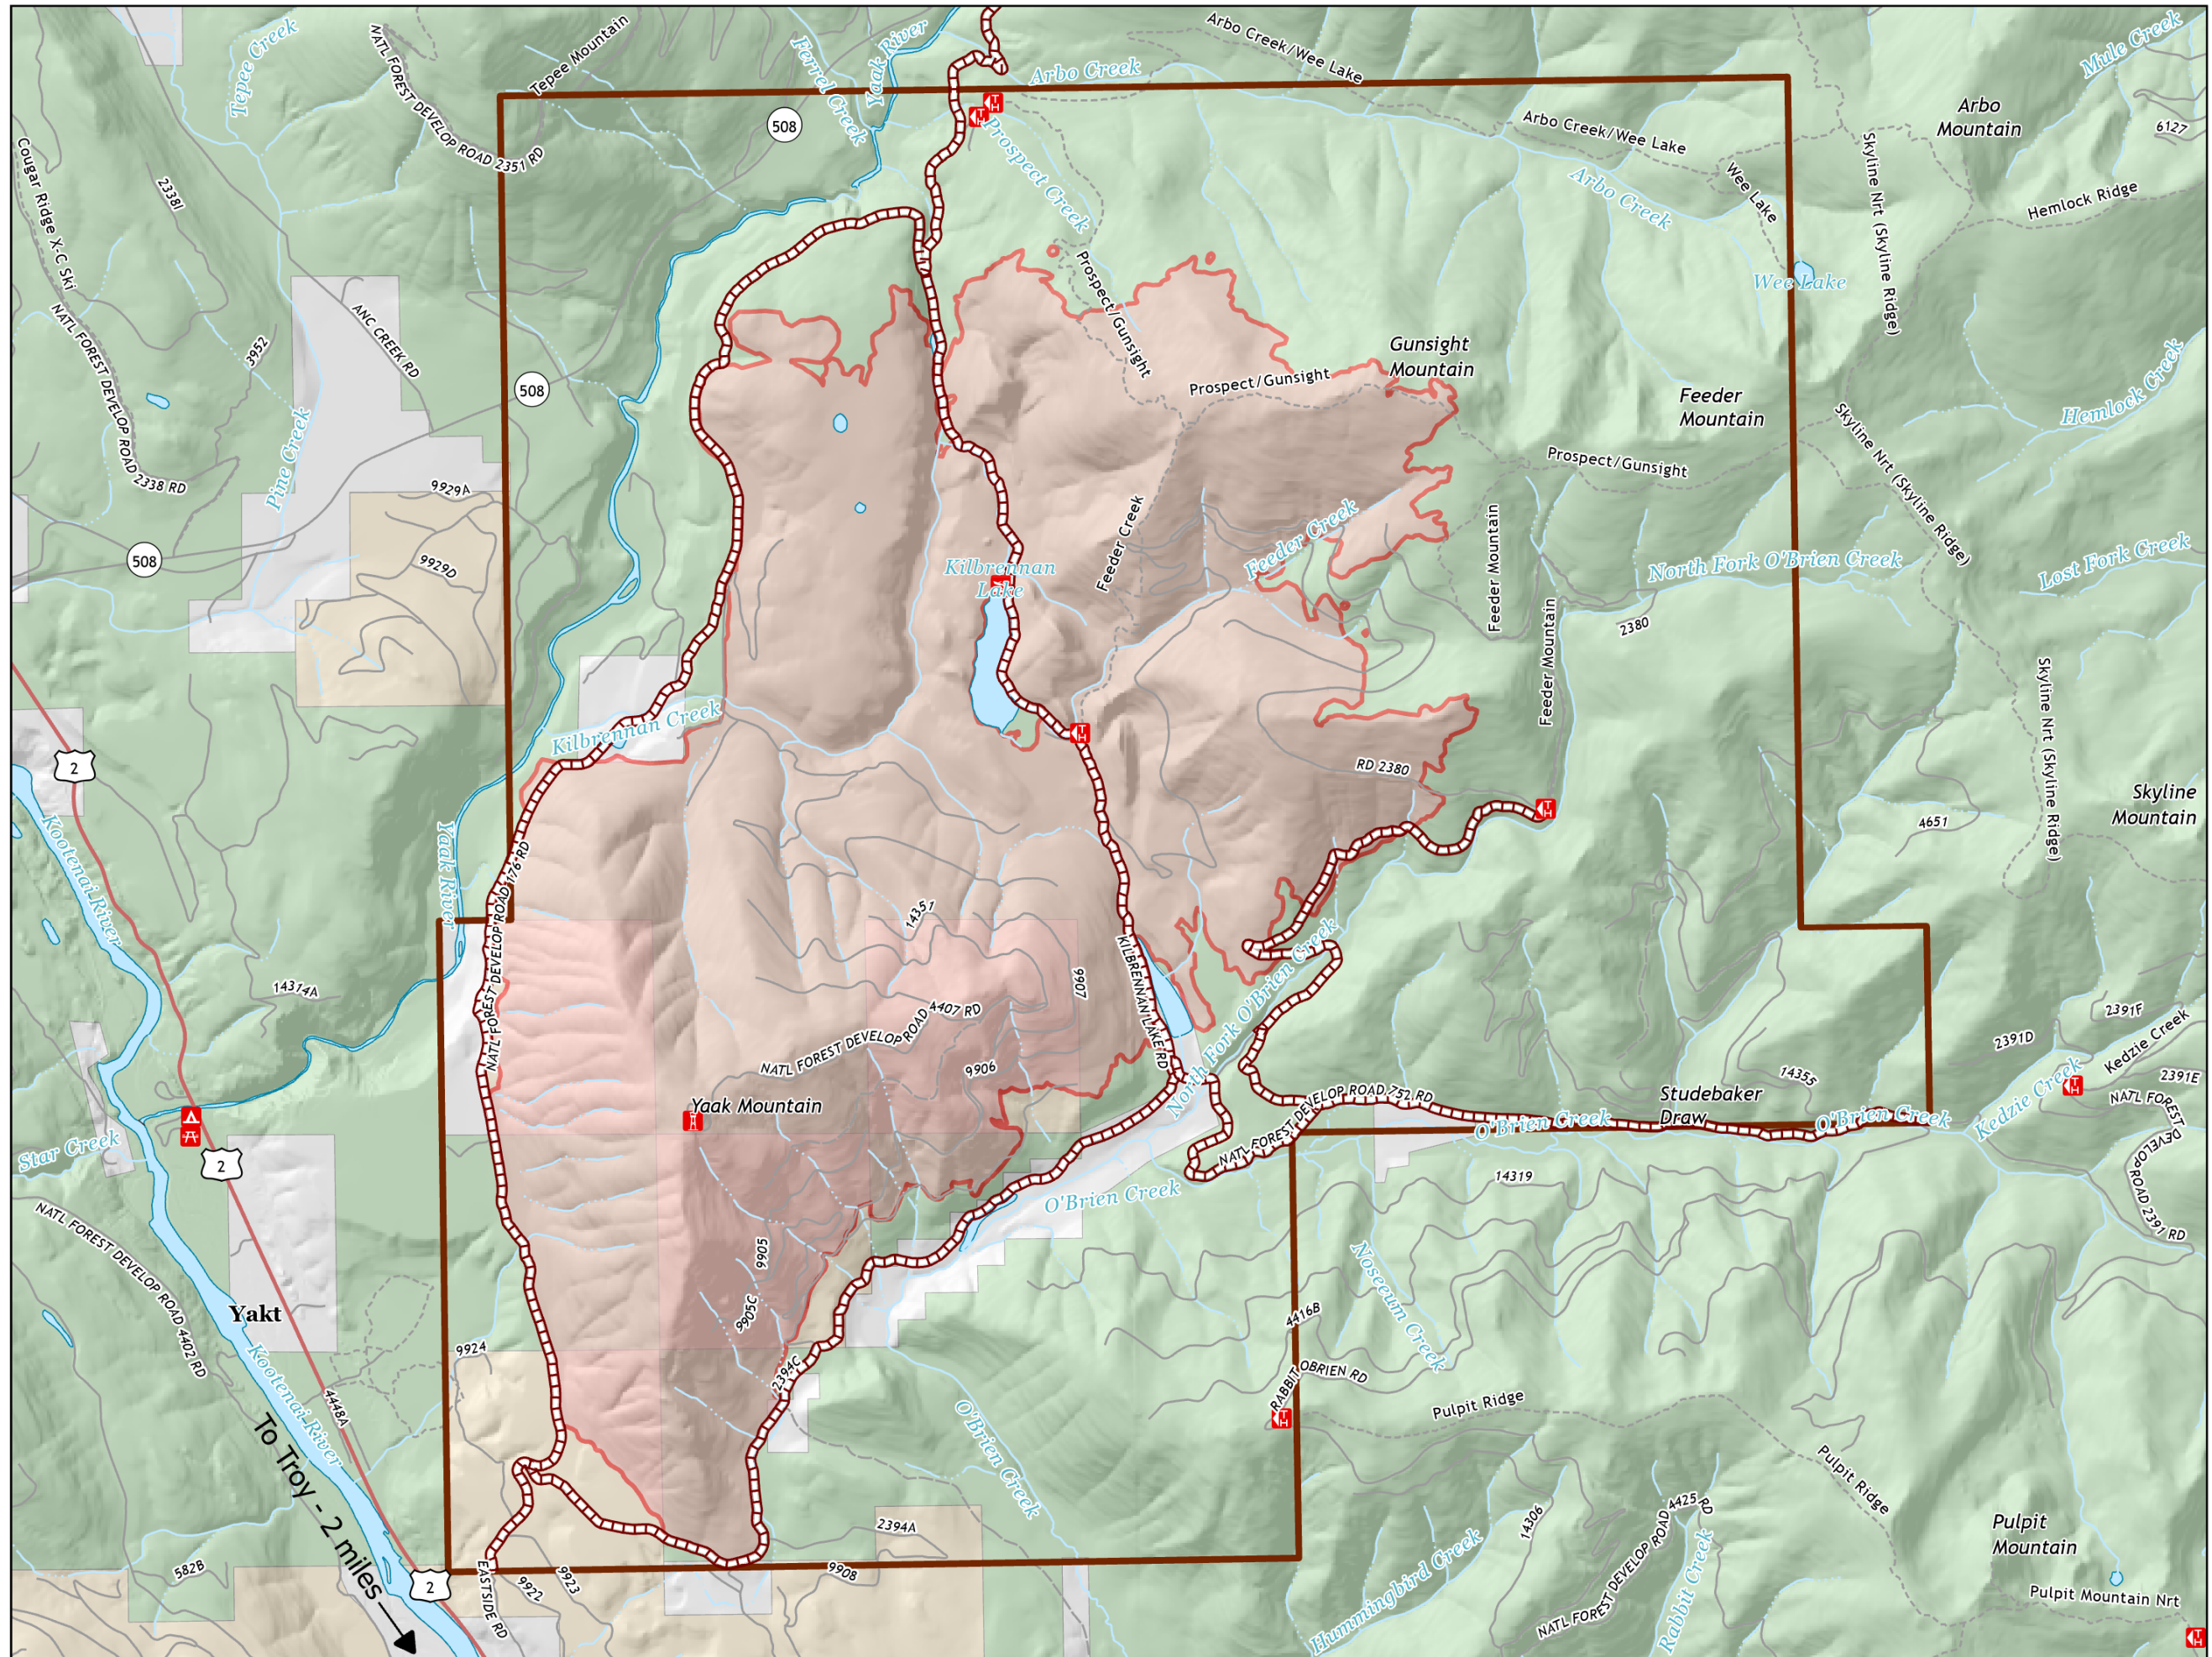

# South Yaak

8/02/2021  
9,290 Acres  
10% Containment

- Trailheads
- Boating Site
- Campground
- Group Picnic Site
- Lookout
- Road Closures
- Area Closure
- Fire Perimeter
- USFS
- Other Private
- Private Timberlands

Miles

GB Team 6  
8/2/2021 1007  
Acres from IR

North American 1983 Datum, LatLong Grid