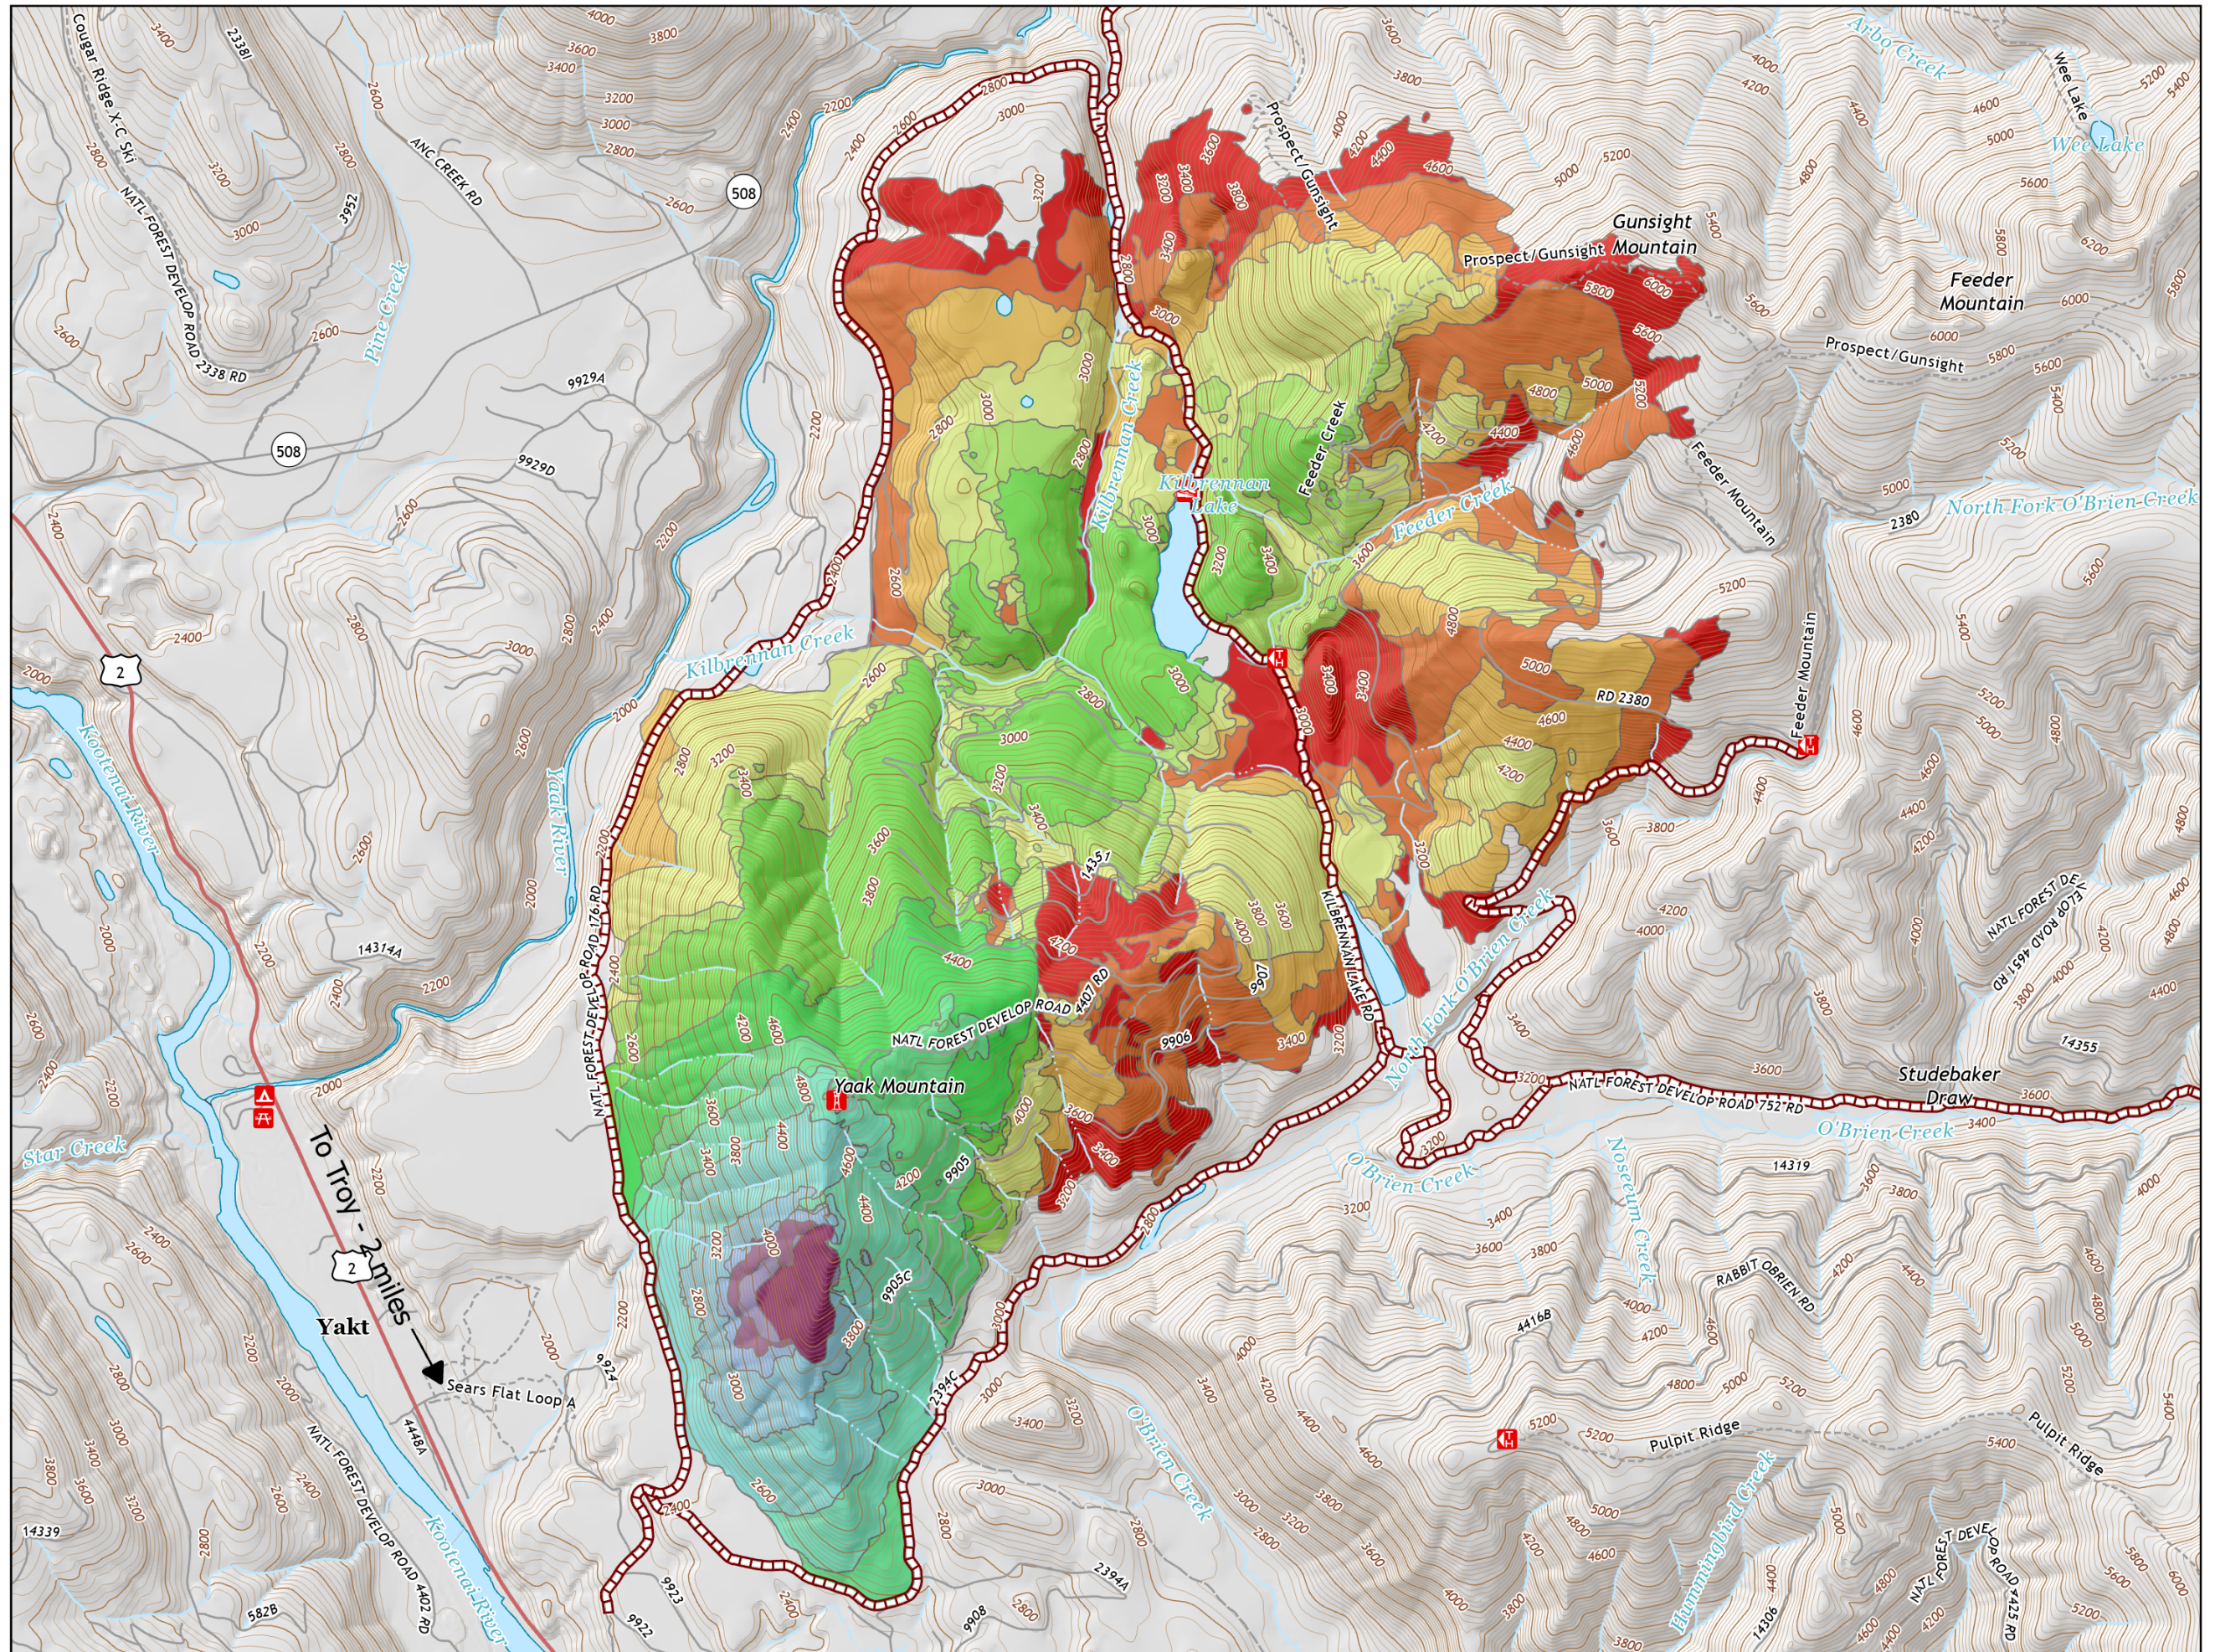

# South Yaak

8/02/2021  
9,290 Acres  
10% Containment

-  Road Closures
-  July 18, 2021: 75 ac
-  July 20, 2021: 128 ac
-  July 20, 2021: 96 ac
-  July 21, 2021: 161 ac
-  July 22, 2021: 328 ac
-  July 23, 2021: 715 ac
-  July 24, 2021: 1152 ac
-  July 25, 2021: 1512 ac
-  July 26, 2021: 1971 ac
-  July 27, 2021: 3373 ac
-  July 28, 2021: 4140 ac
-  July 29, 2021: 5808 ac
-  July 30, 2021: 6954 ac
-  July 31, 2021: 8346 ac
-  August 01, 2021: 9290 ac

0 0.25 0.5 0.75 1

Miles

GB Team 6  
8/2/2021 1006  
Acres from IR

North American 1983 Datum. LatLong Grid