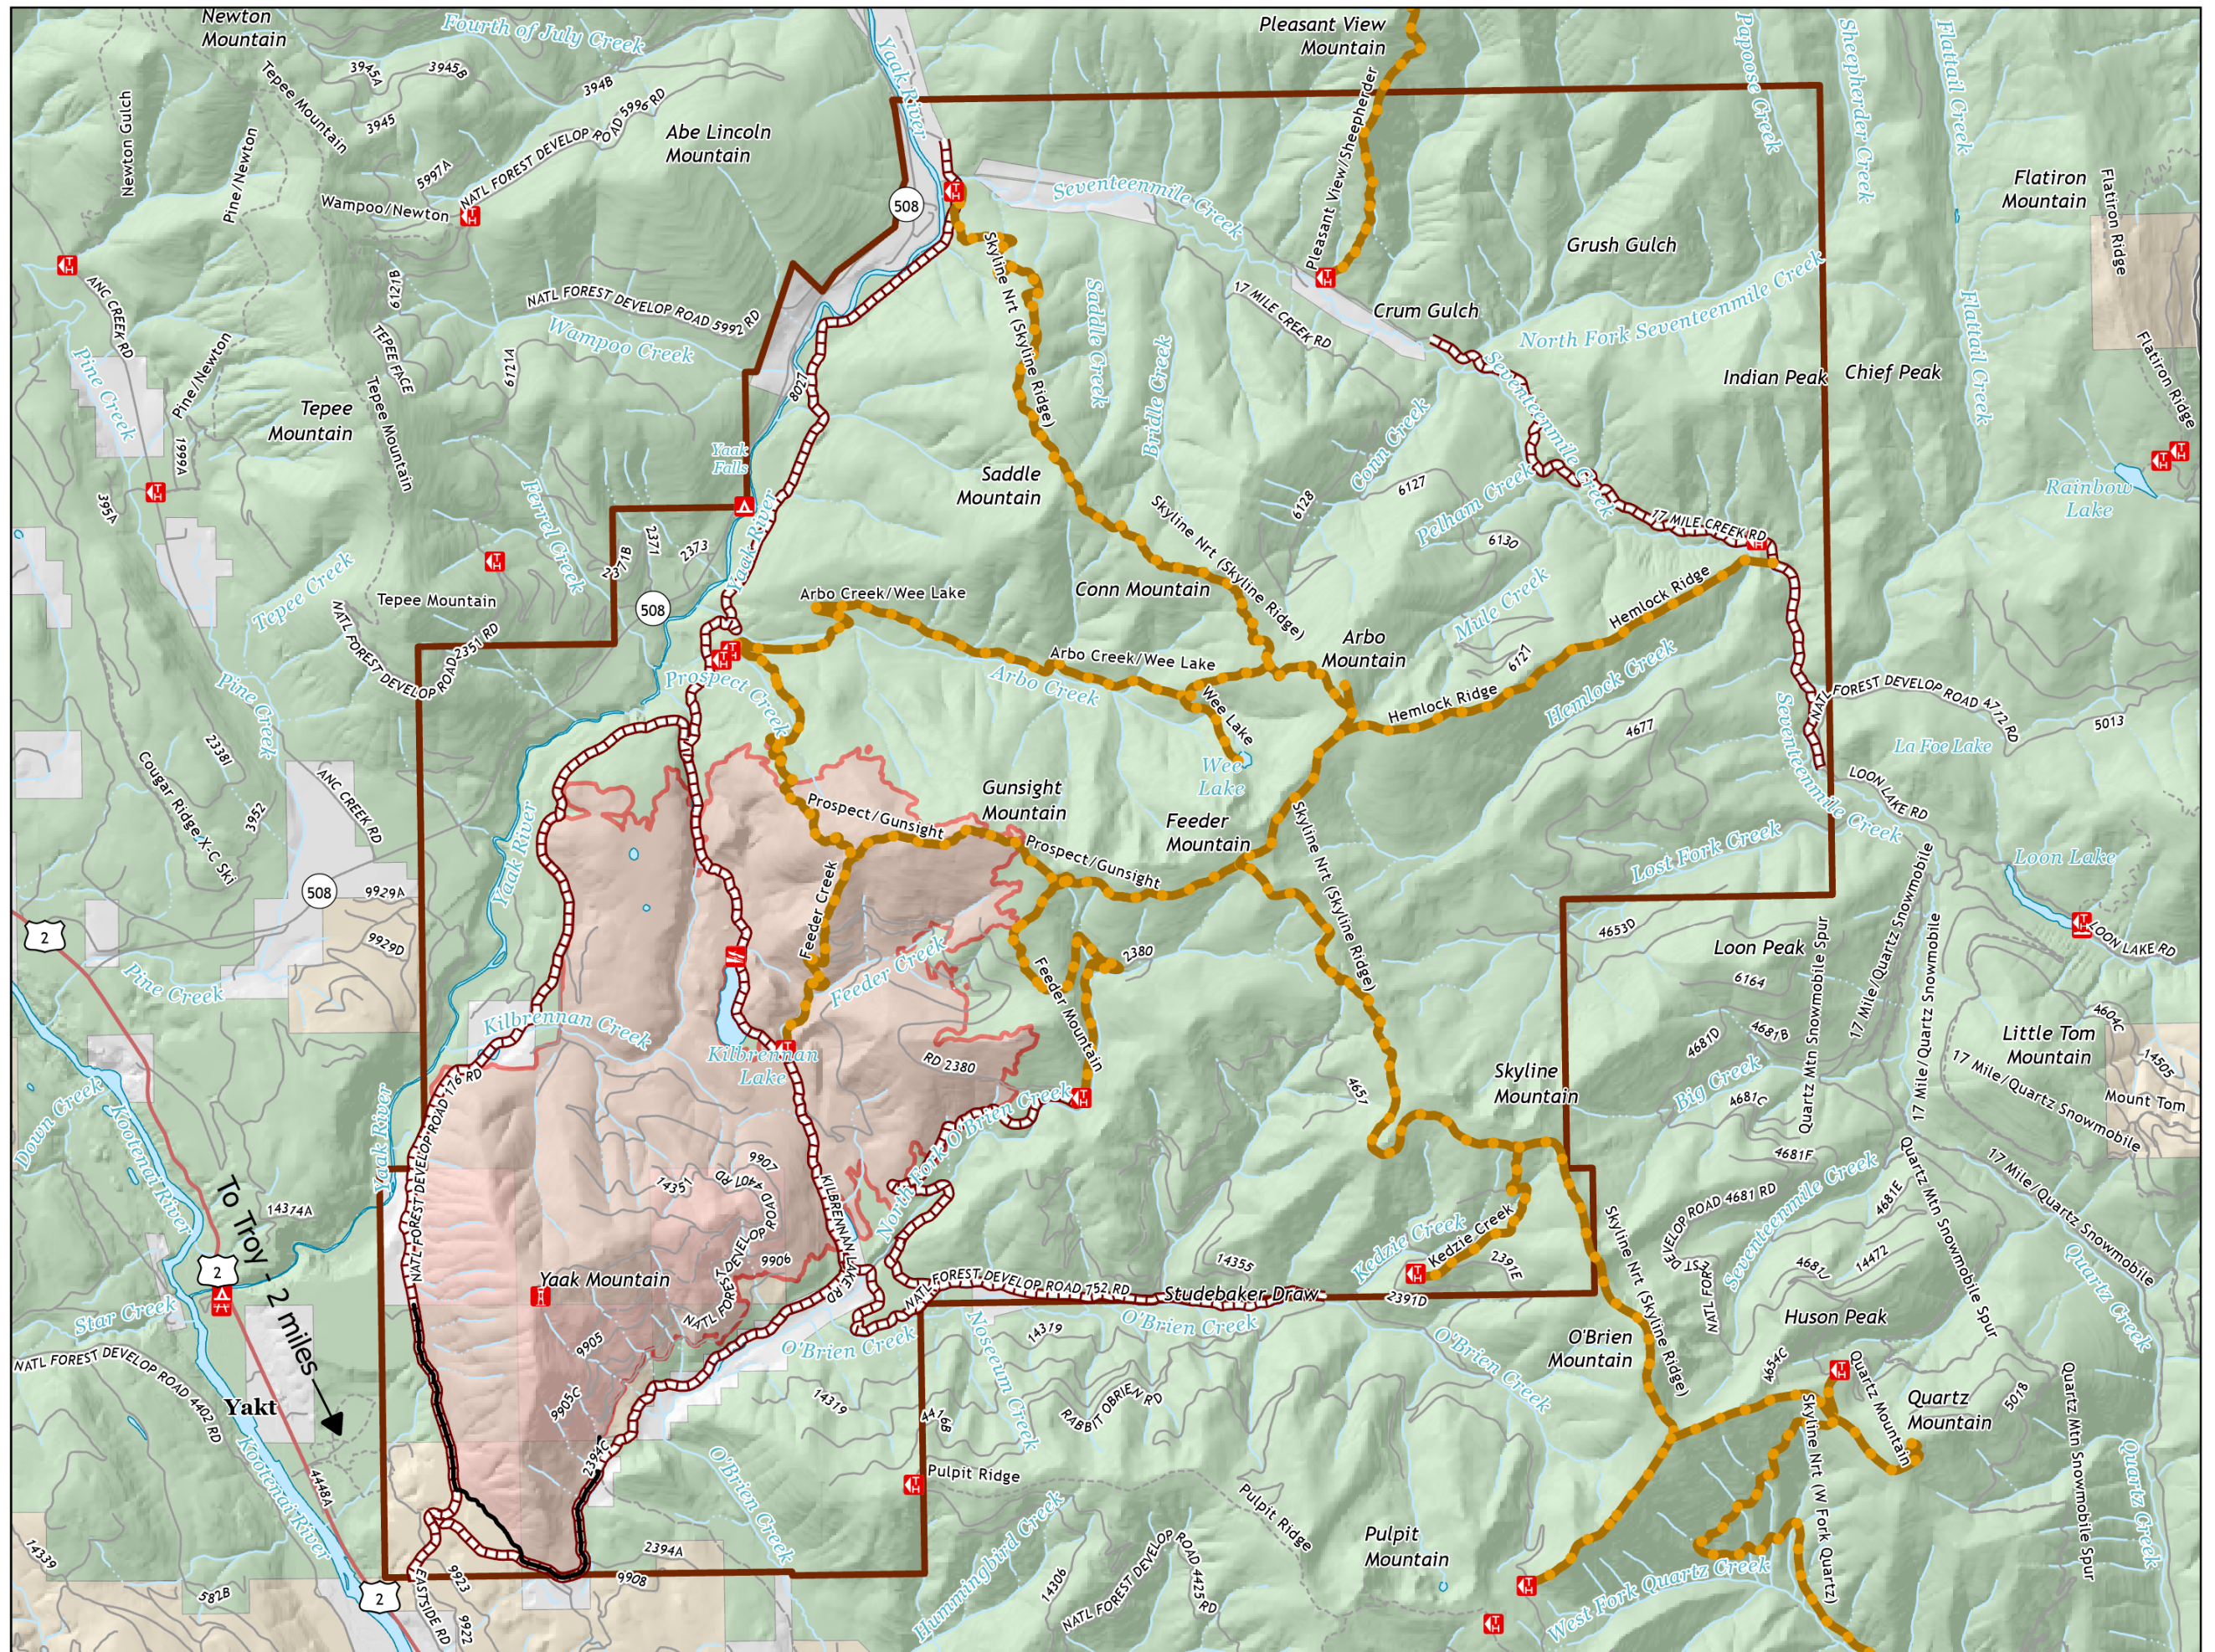

South Yaak

8/03/2021
9,290 Acres
10% Containment

-  Trailheads
-  Boating Site
-  Campground
-  Group Picnic Site
-  Lookout
-  Road Closures
-  Trail Closures
-  Area Closure
-  Fire Perimeter
-  USFS
-  Other Private
-  Private Timberlands

Miles

GB Team 6
8/2/2021 2243
Acres from IR

North American 1983 Datum, LatLong Grid