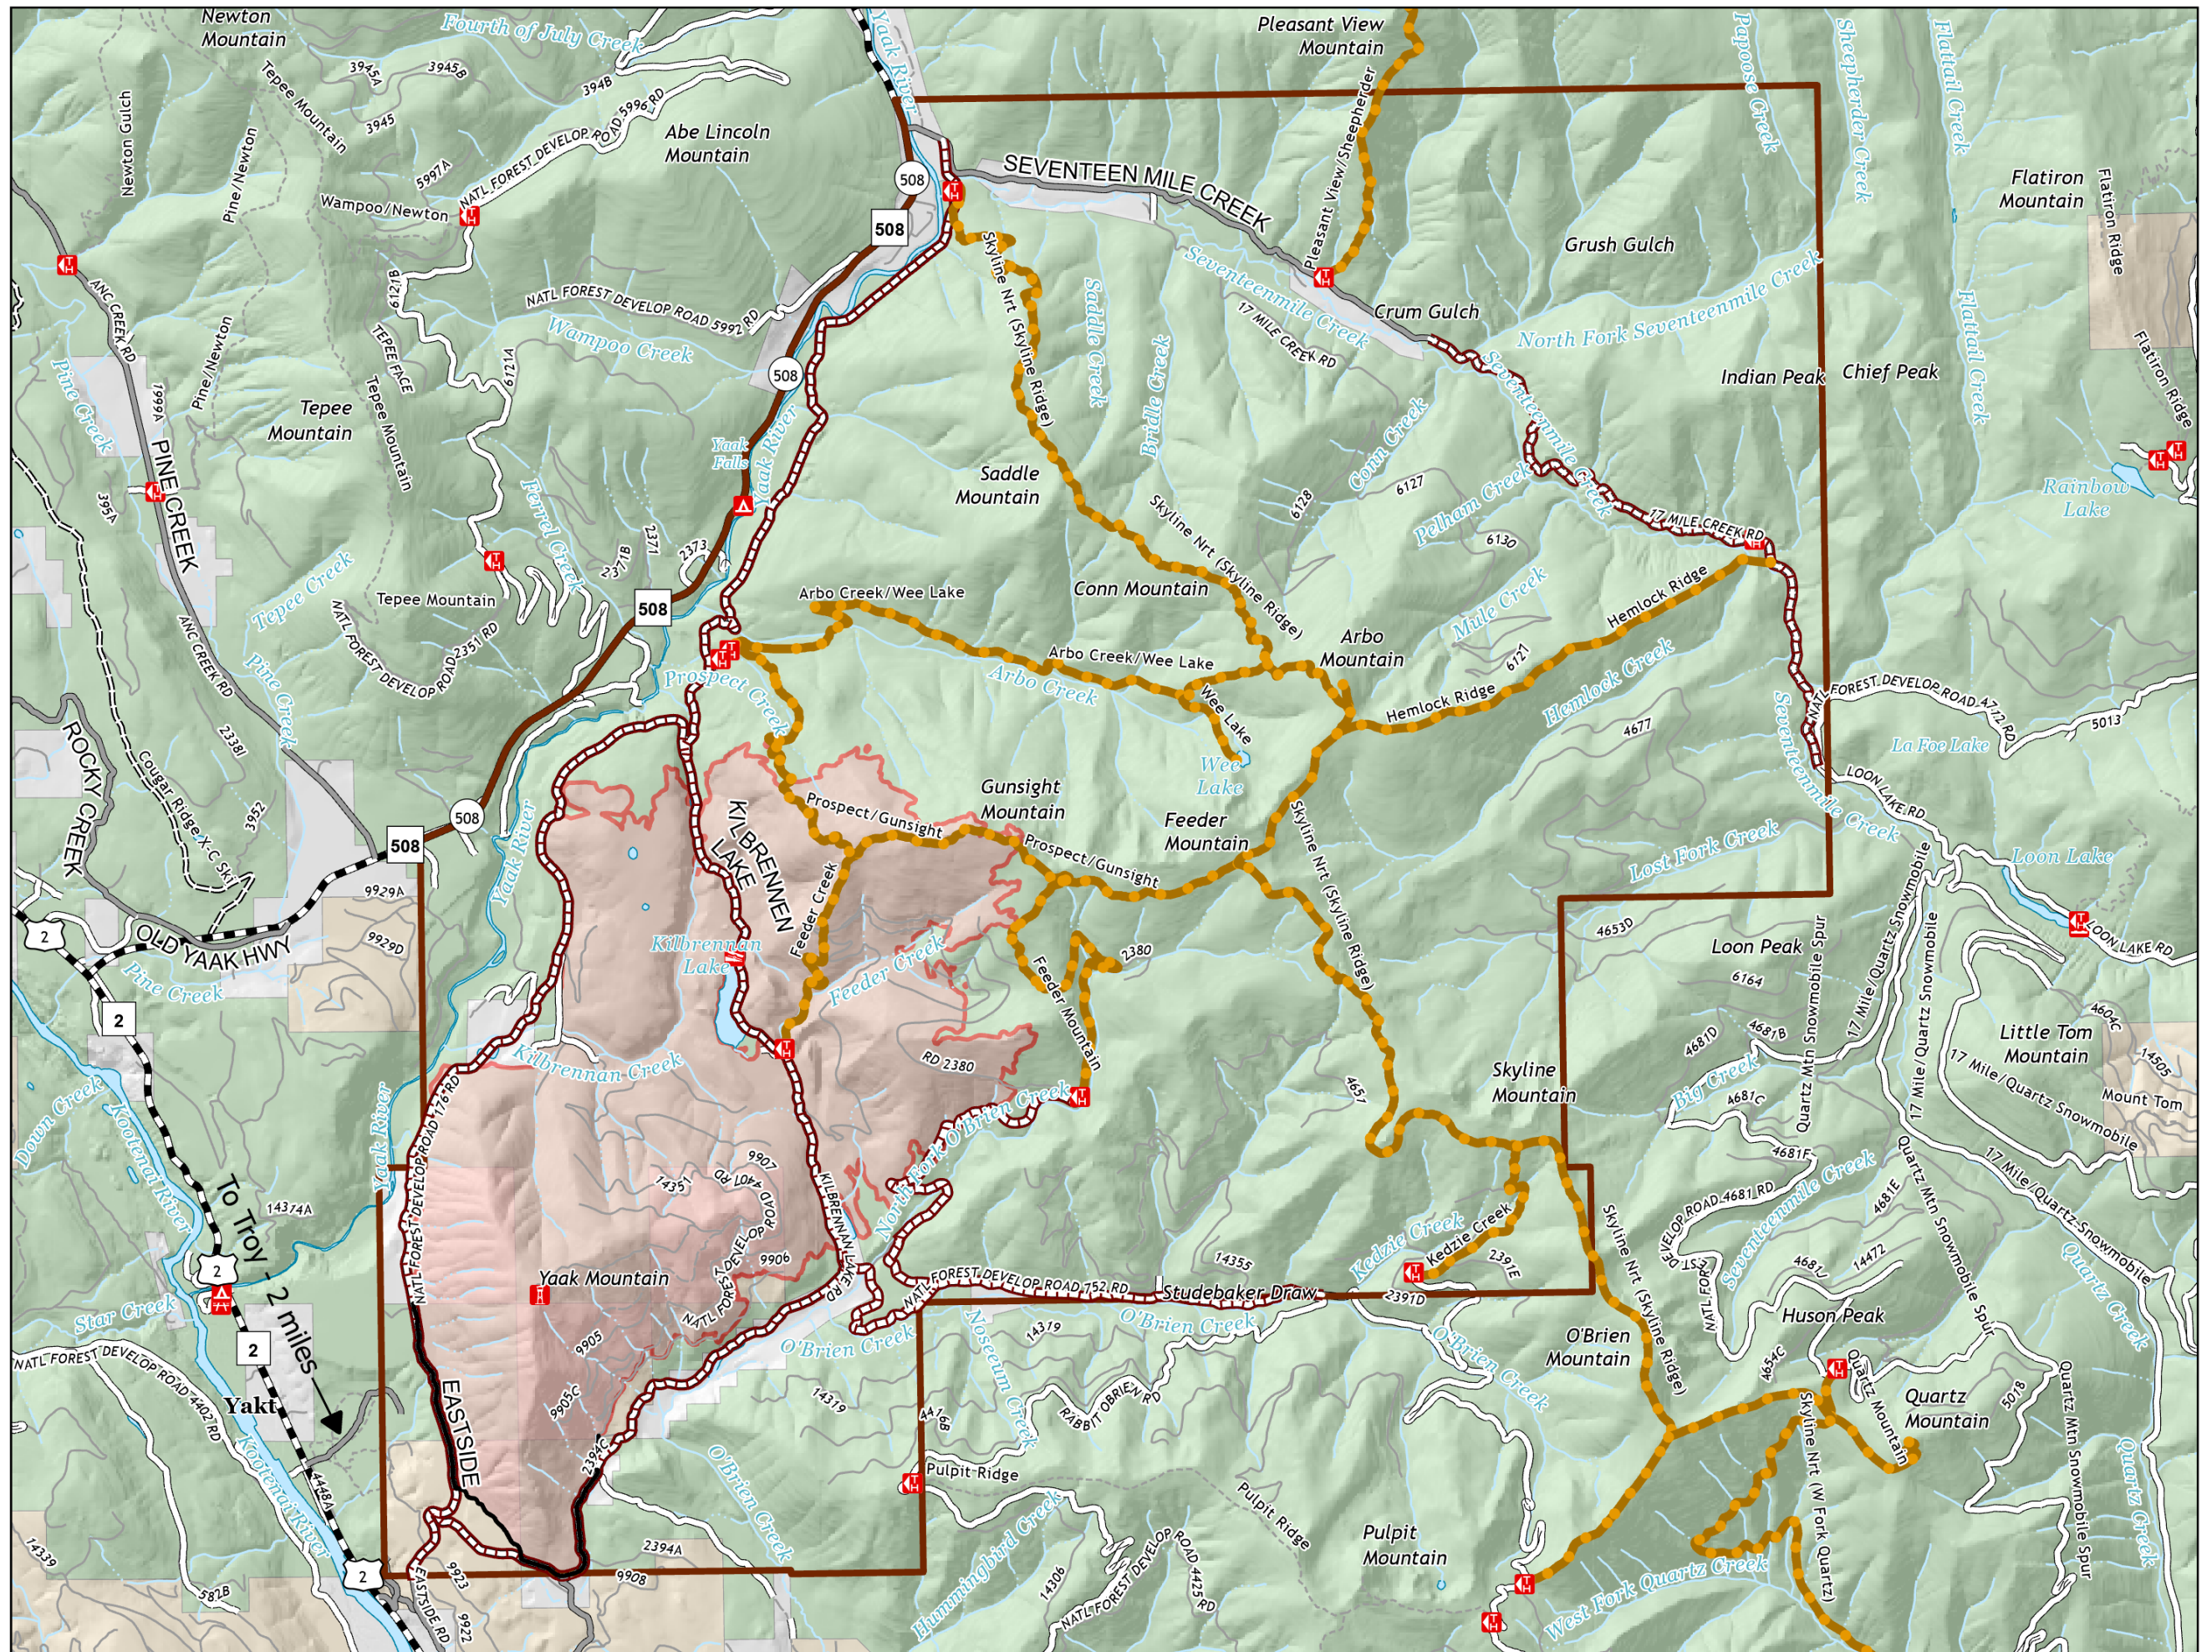

South Yaak

8/04/2021
9,290 Acres
10% Containment

- Trailheads
- Boating Site
- Campground
- Group Picnic Site
- Lookout
- Road Closures
- Trail Closures
- Area Closure
- Fire Perimeter
- USFS
- Other Private
- Private Timberlands

Miles

GB Team 6
8/3/2021 2059
Acres from IR

North American 1983 Datum, LatLong Grid