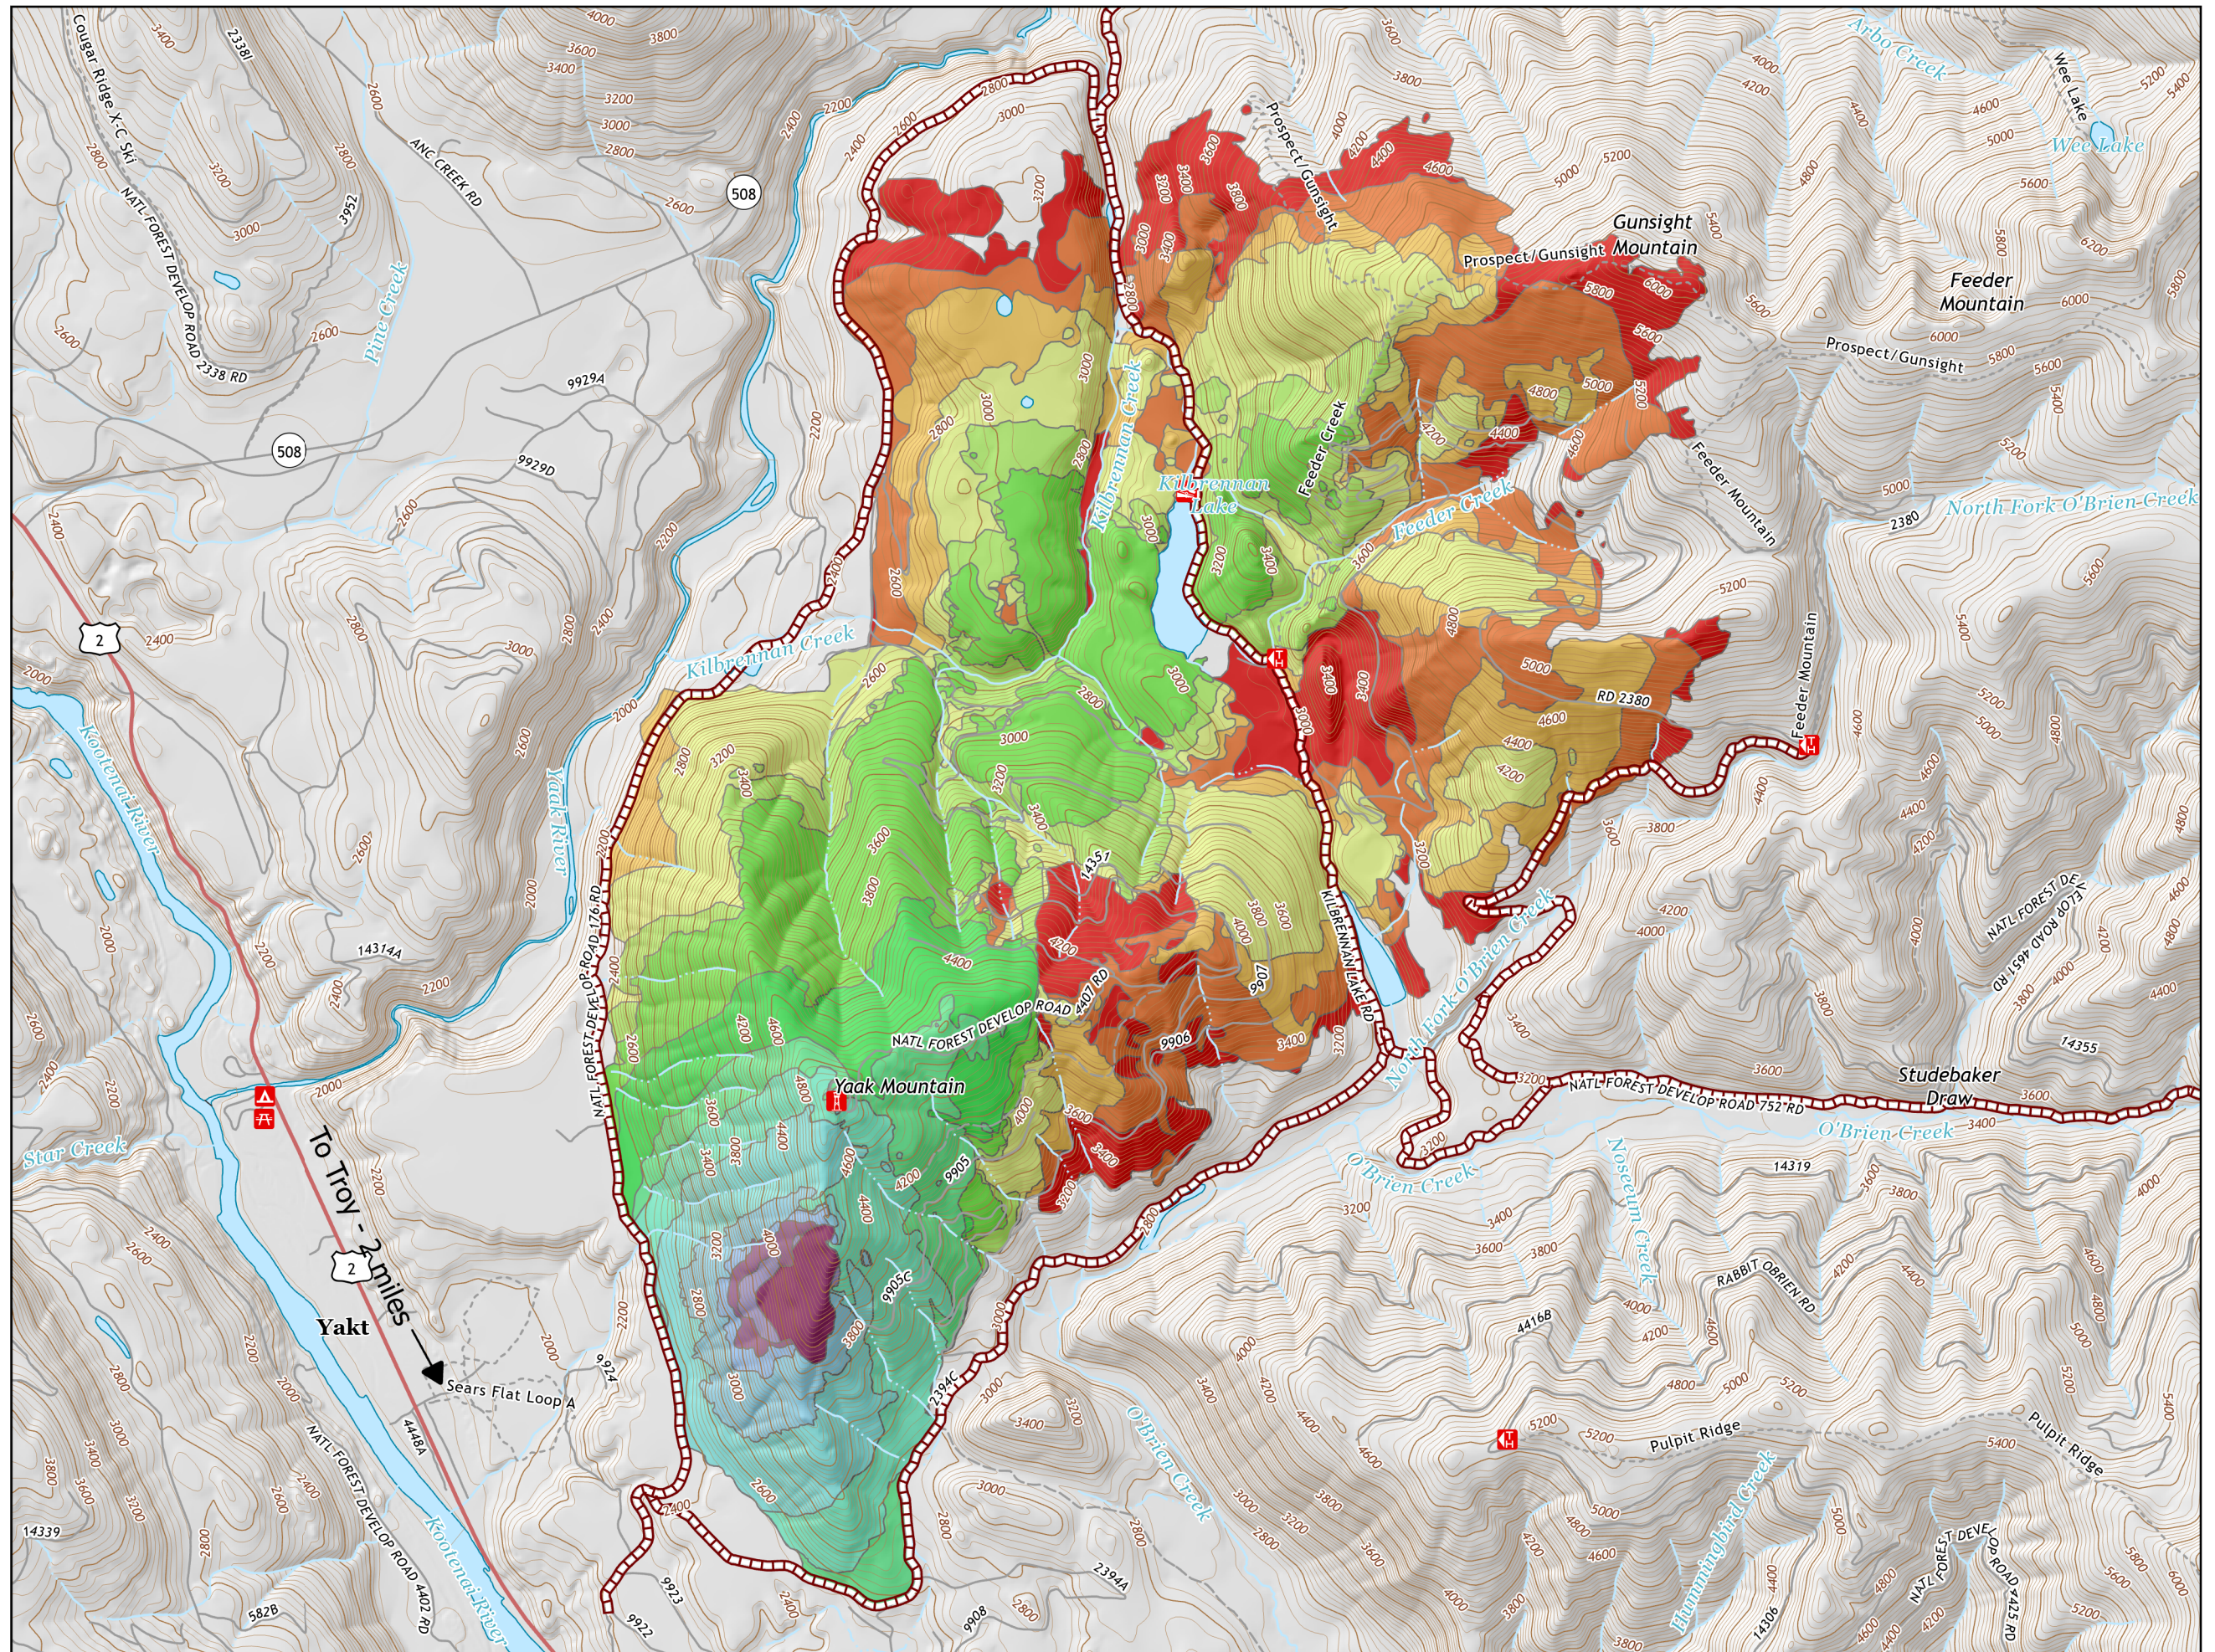

South Yaak

8/04/2021
9,290 Acres
10% Containment

-  Road Closures
-  July 18, 2021: 75 ac
-  July 20, 2021: 128 ac
-  July 20, 2021: 96 ac
-  July 21, 2021: 161 ac
-  July 22, 2021: 328 ac
-  July 23, 2021: 715 ac
-  July 24, 2021: 1152 ac
-  July 25, 2021: 1512 ac
-  July 26, 2021: 1971 ac
-  July 27, 2021: 3373 ac
-  July 28, 2021: 4140 ac
-  July 29, 2021: 5808 ac
-  July 30, 2021: 6954 ac
-  July 31, 2021: 8346 ac
-  August 01, 2021: 9290 ac

0 0.25 0.5 0.75 1

Miles

GB Team 6
8/3/2021 2231
Acres from IR

North American 1983 Datum. LatLong Grid