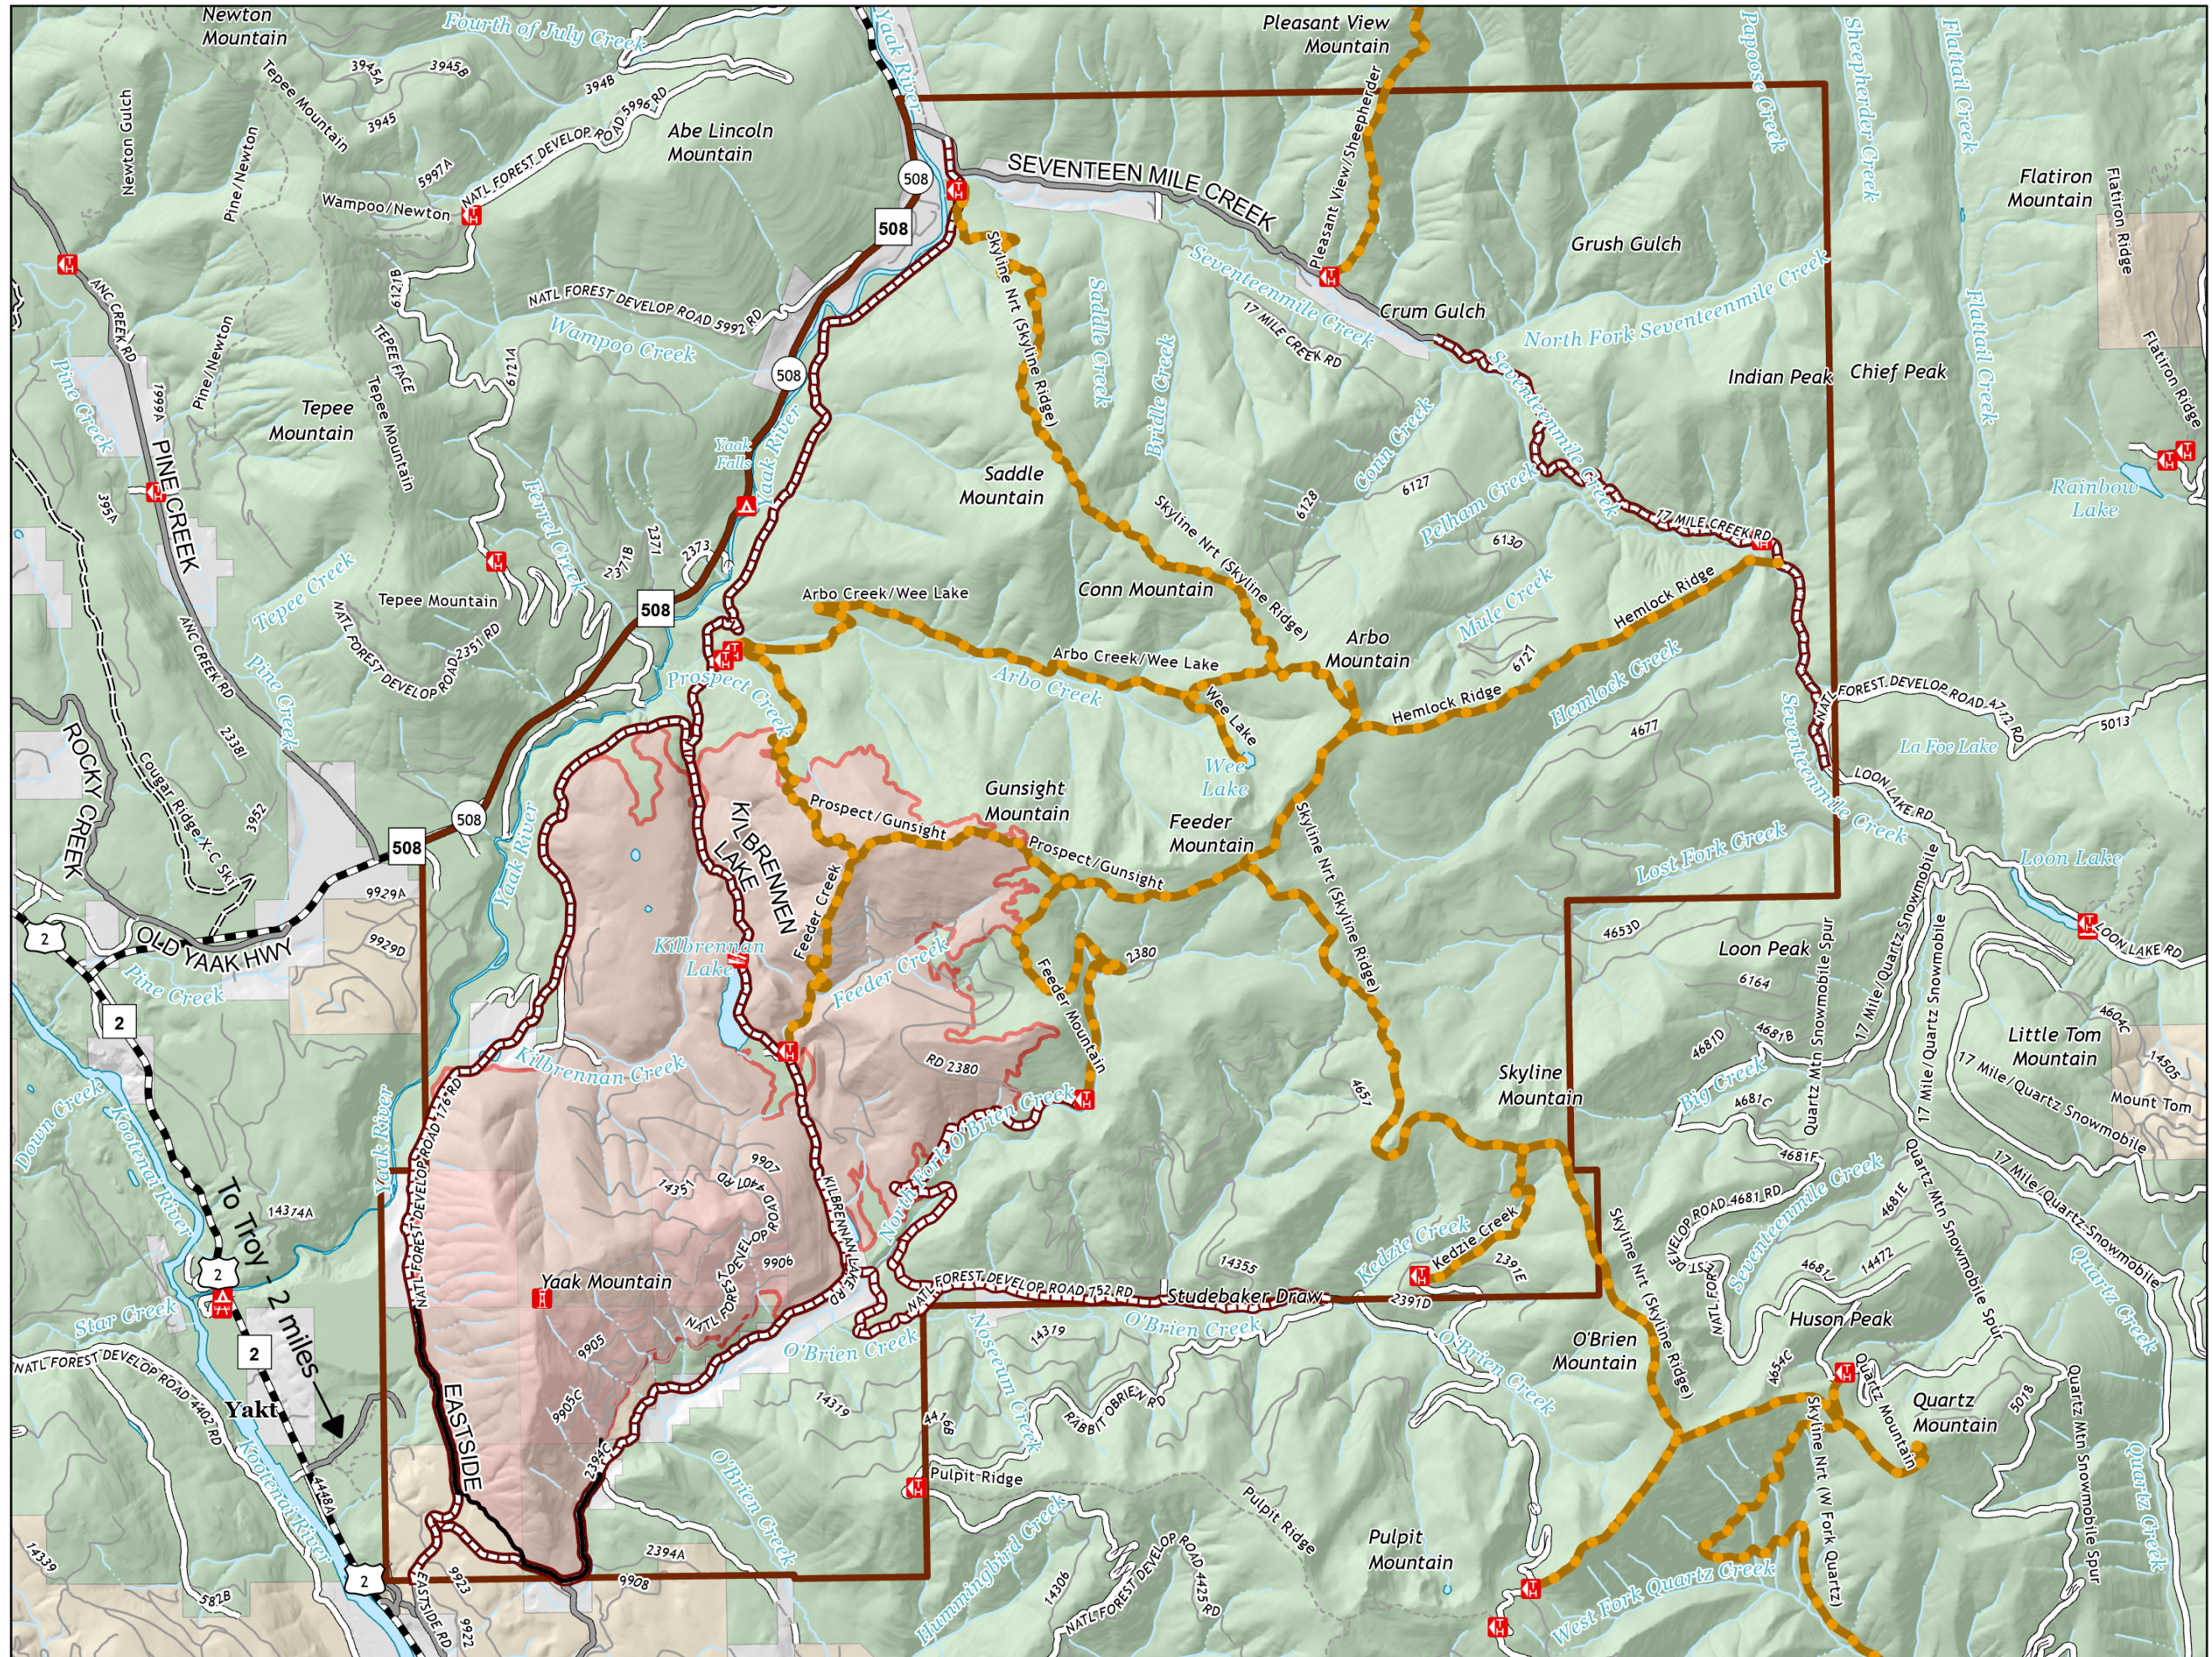

South Yaak

8/05/2021
9,795 Acres
10% Containment

-  Trailheads
-  Boating Site
-  Campground
-  Group Picnic Site
-  Lookout
-  Road Closures
-  Trail Closures
-  Area Closure
-  Fire Perimeter
-  USFS
-  Other Private
-  Private Timberlands

GB Team 6
8/5/2021 1002
Acres from IR
North American 1983 Datum, LatLong Grid