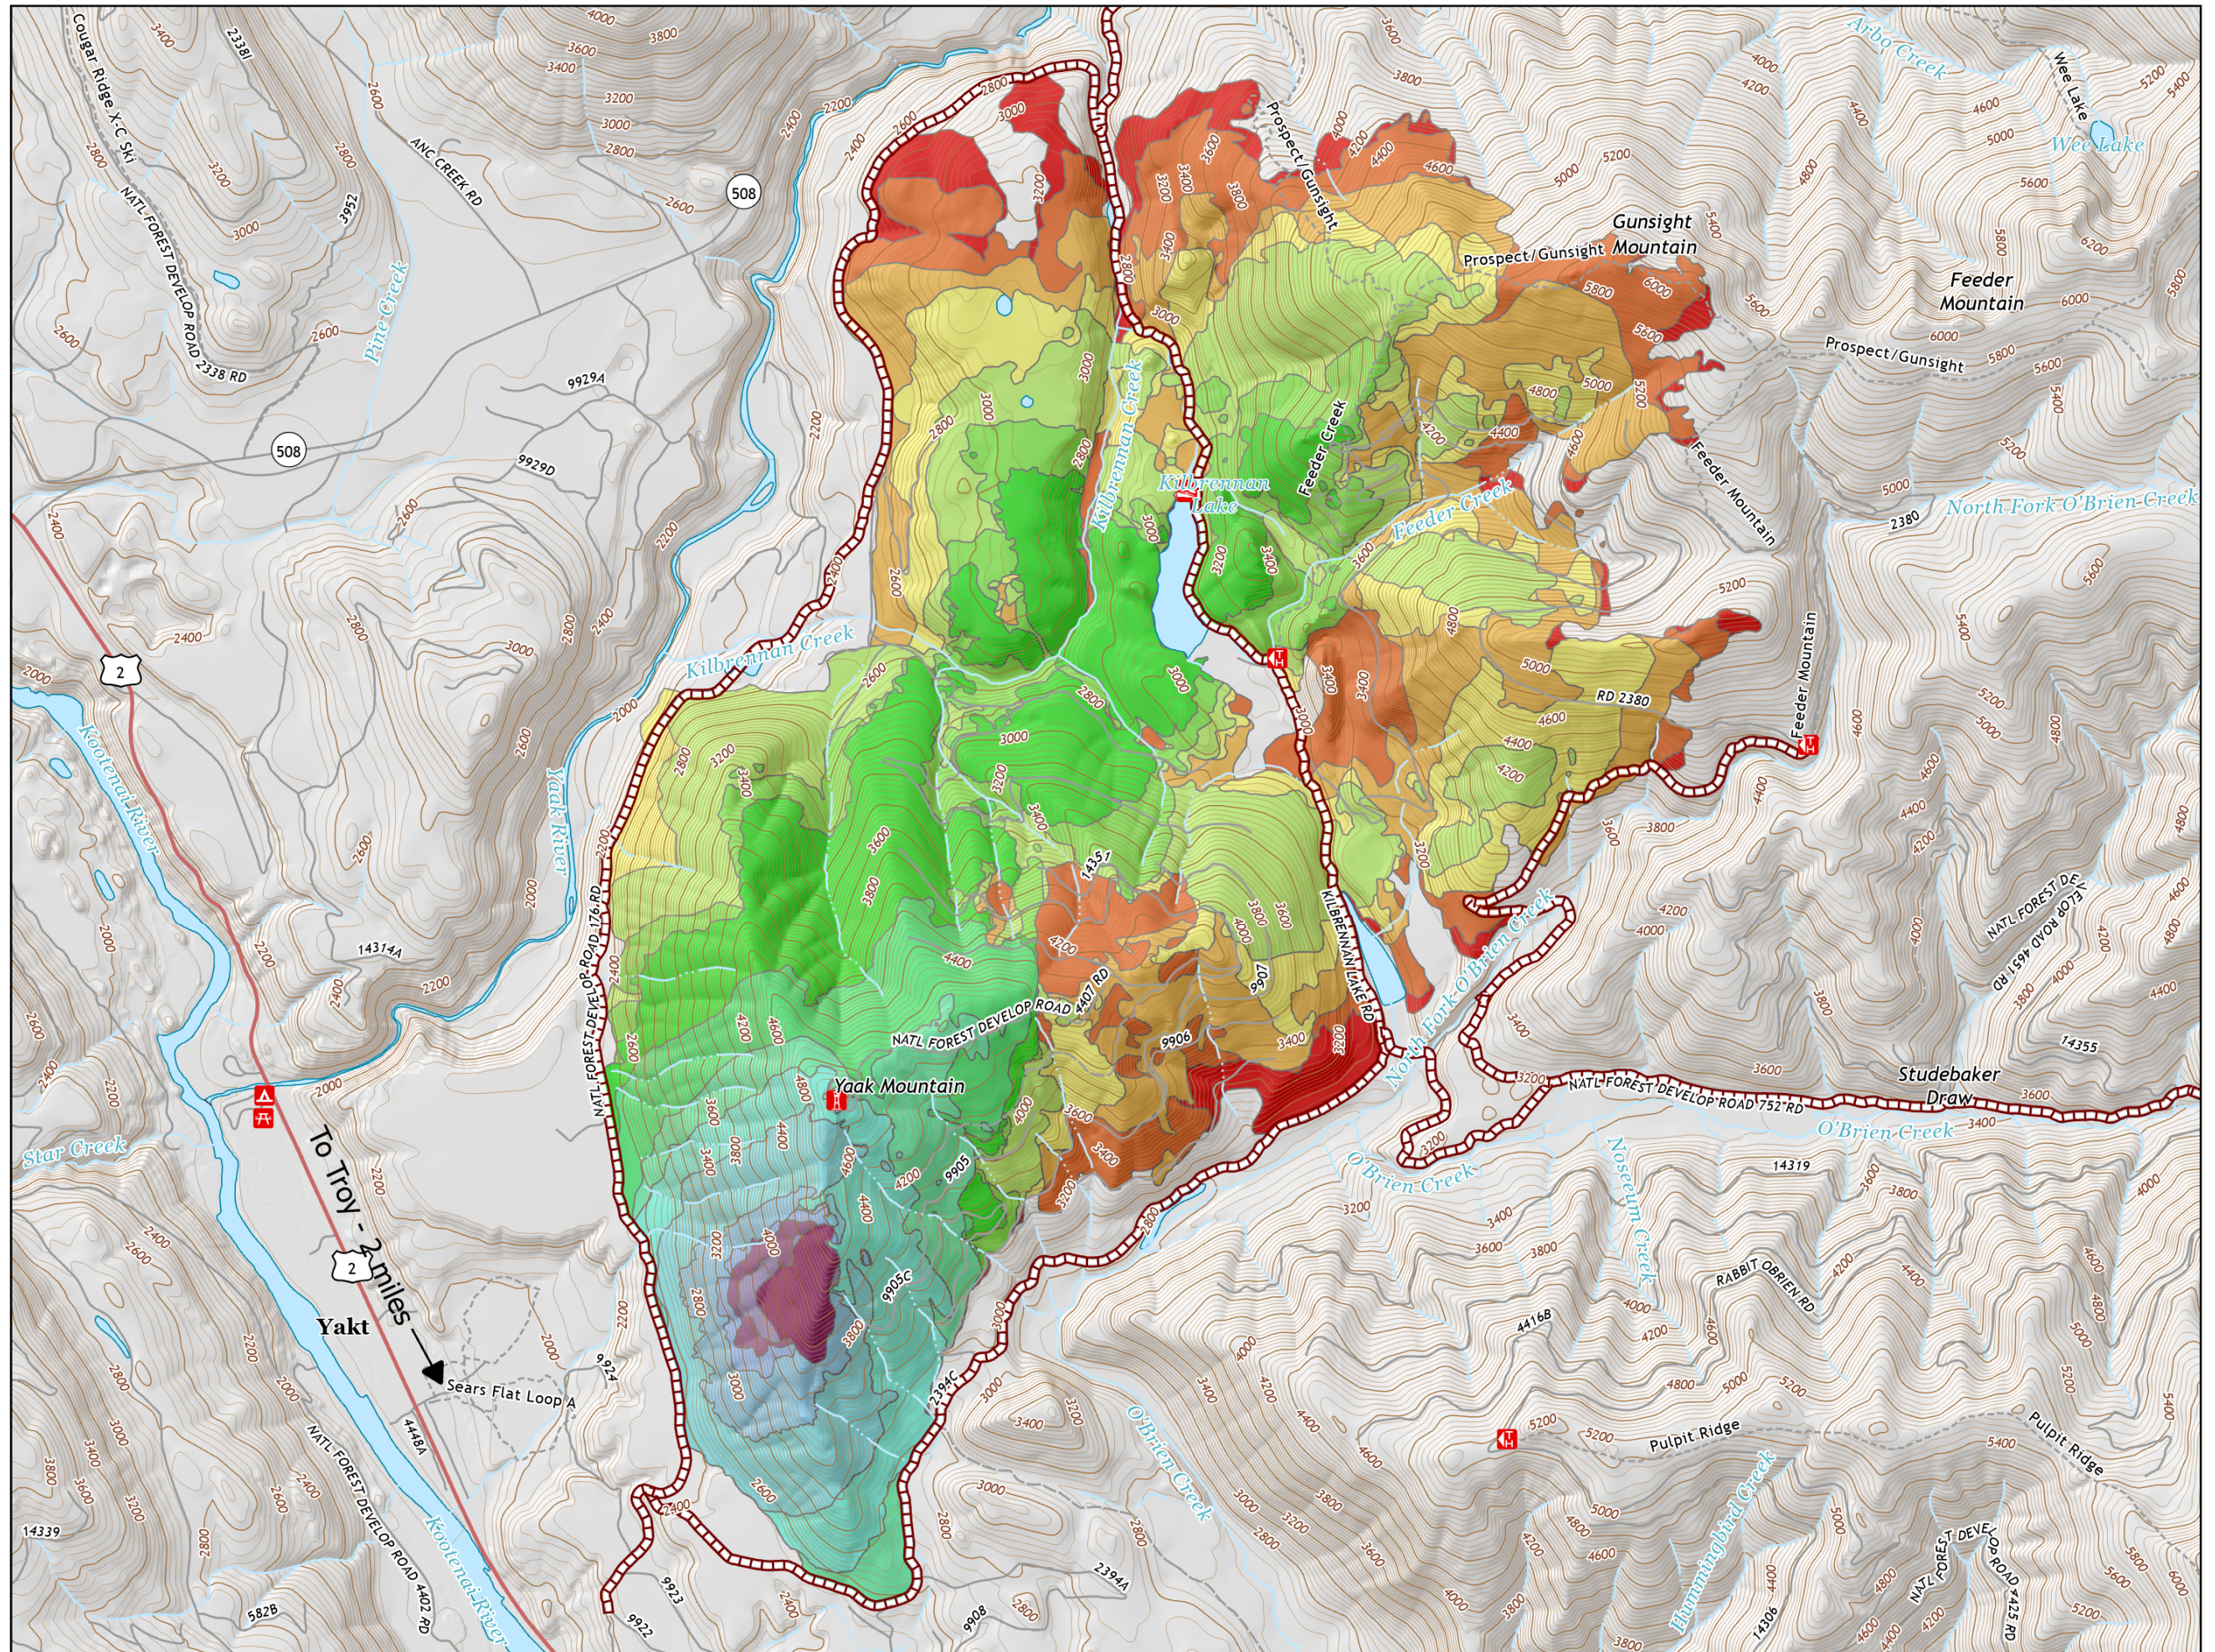

South Yaak

8/05/2021
9,795 Acres
10% Containment

-  Road Closures
-  July 18, 2021: 75 ac
-  July 20, 2021: 128 ac
-  July 20, 2021: 96 ac
-  July 21, 2021: 161 ac
-  July 22, 2021: 328 ac
-  July 23, 2021: 715 ac
-  July 24, 2021: 1152 ac
-  July 25, 2021: 1512 ac
-  July 26, 2021: 1971 ac
-  July 27, 2021: 3373 ac
-  July 28, 2021: 4140 ac
-  July 29, 2021: 5808 ac
-  July 30, 2021: 6954 ac
-  July 31, 2021: 8346 ac
-  August 01, 2021: 9290 ac
-  August 04, 2021: 9795 ac

0 0.25 0.5 0.75 1

Miles

GB Team 6
8/5/2021 1236
Acres from IR

North American 1983 Datum. LatLong Grid