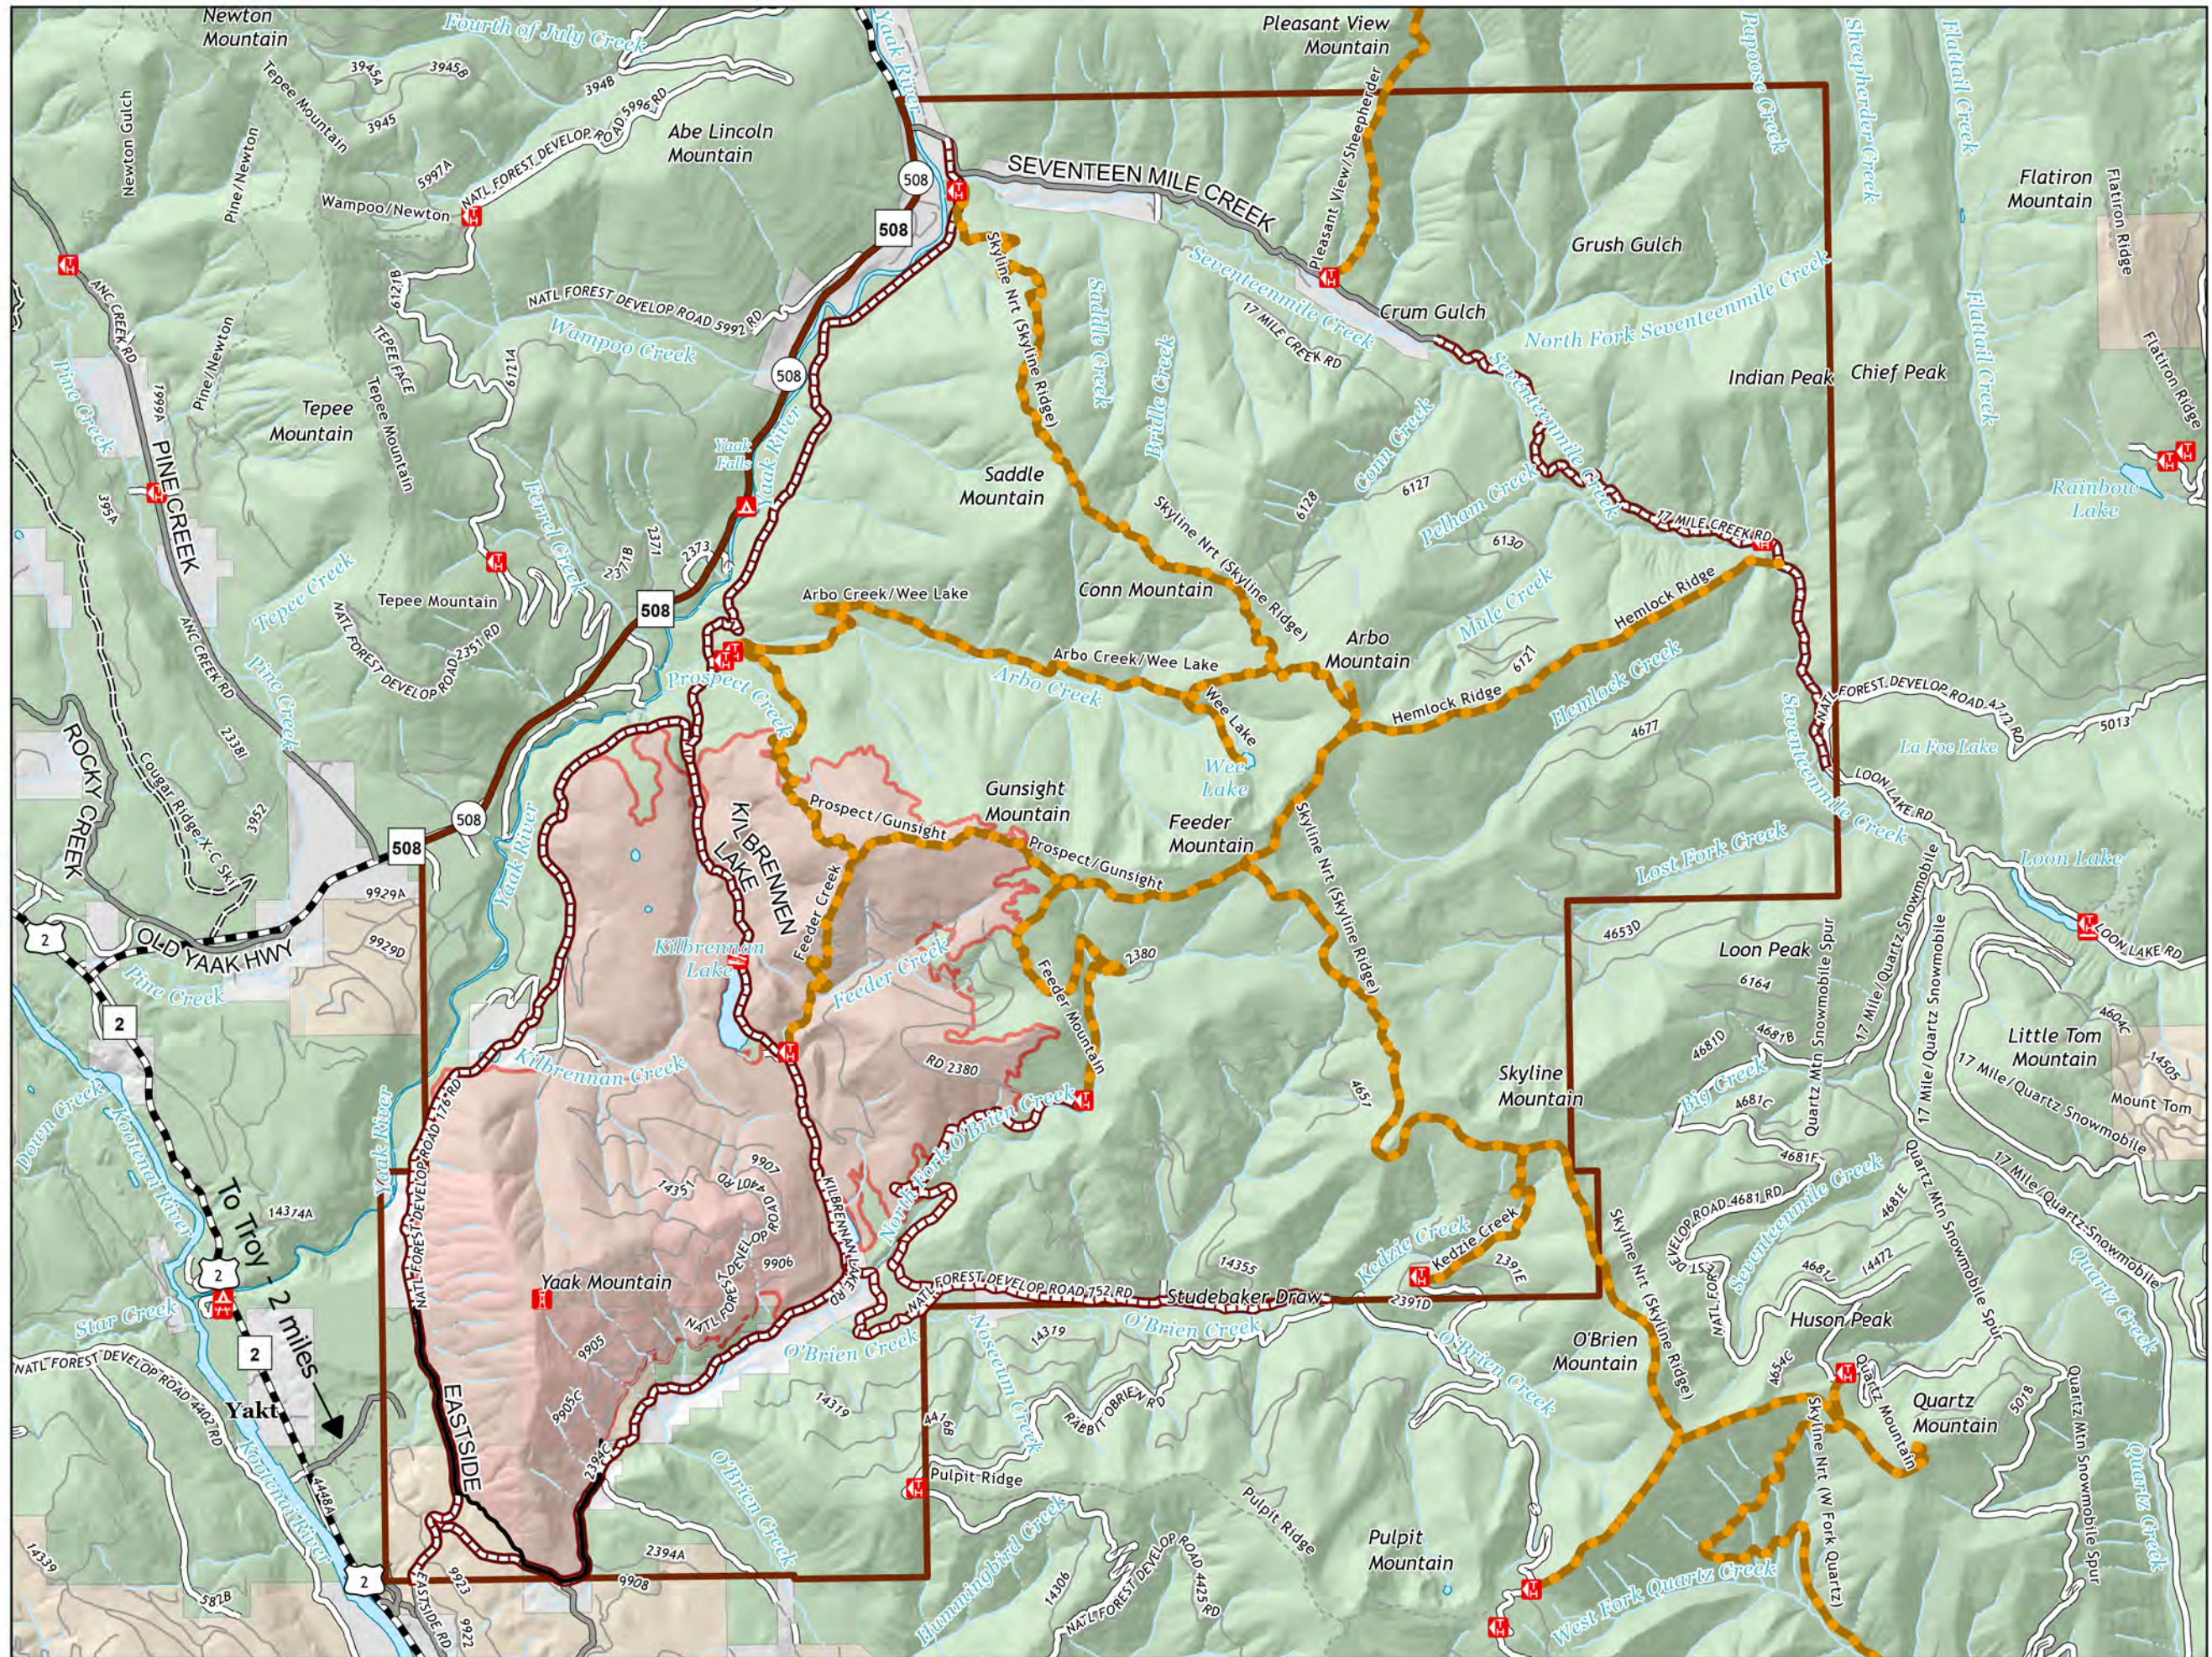

South Yaak

8/06/2021
9,795 Acres
10% Containment

-  Trailheads
-  Boating Site
-  Campground
-  Group Picnic Site
-  Lookout
-  Road Closures
-  Trail Closures
-  Area Closure
-  Fire Perimeter
-  USFS
-  Other Private
-  Private Timberlands

Miles

GB Team 6
8/5/2021 2138
Acres from IR

North American 1983 Datum, LatLong Grid