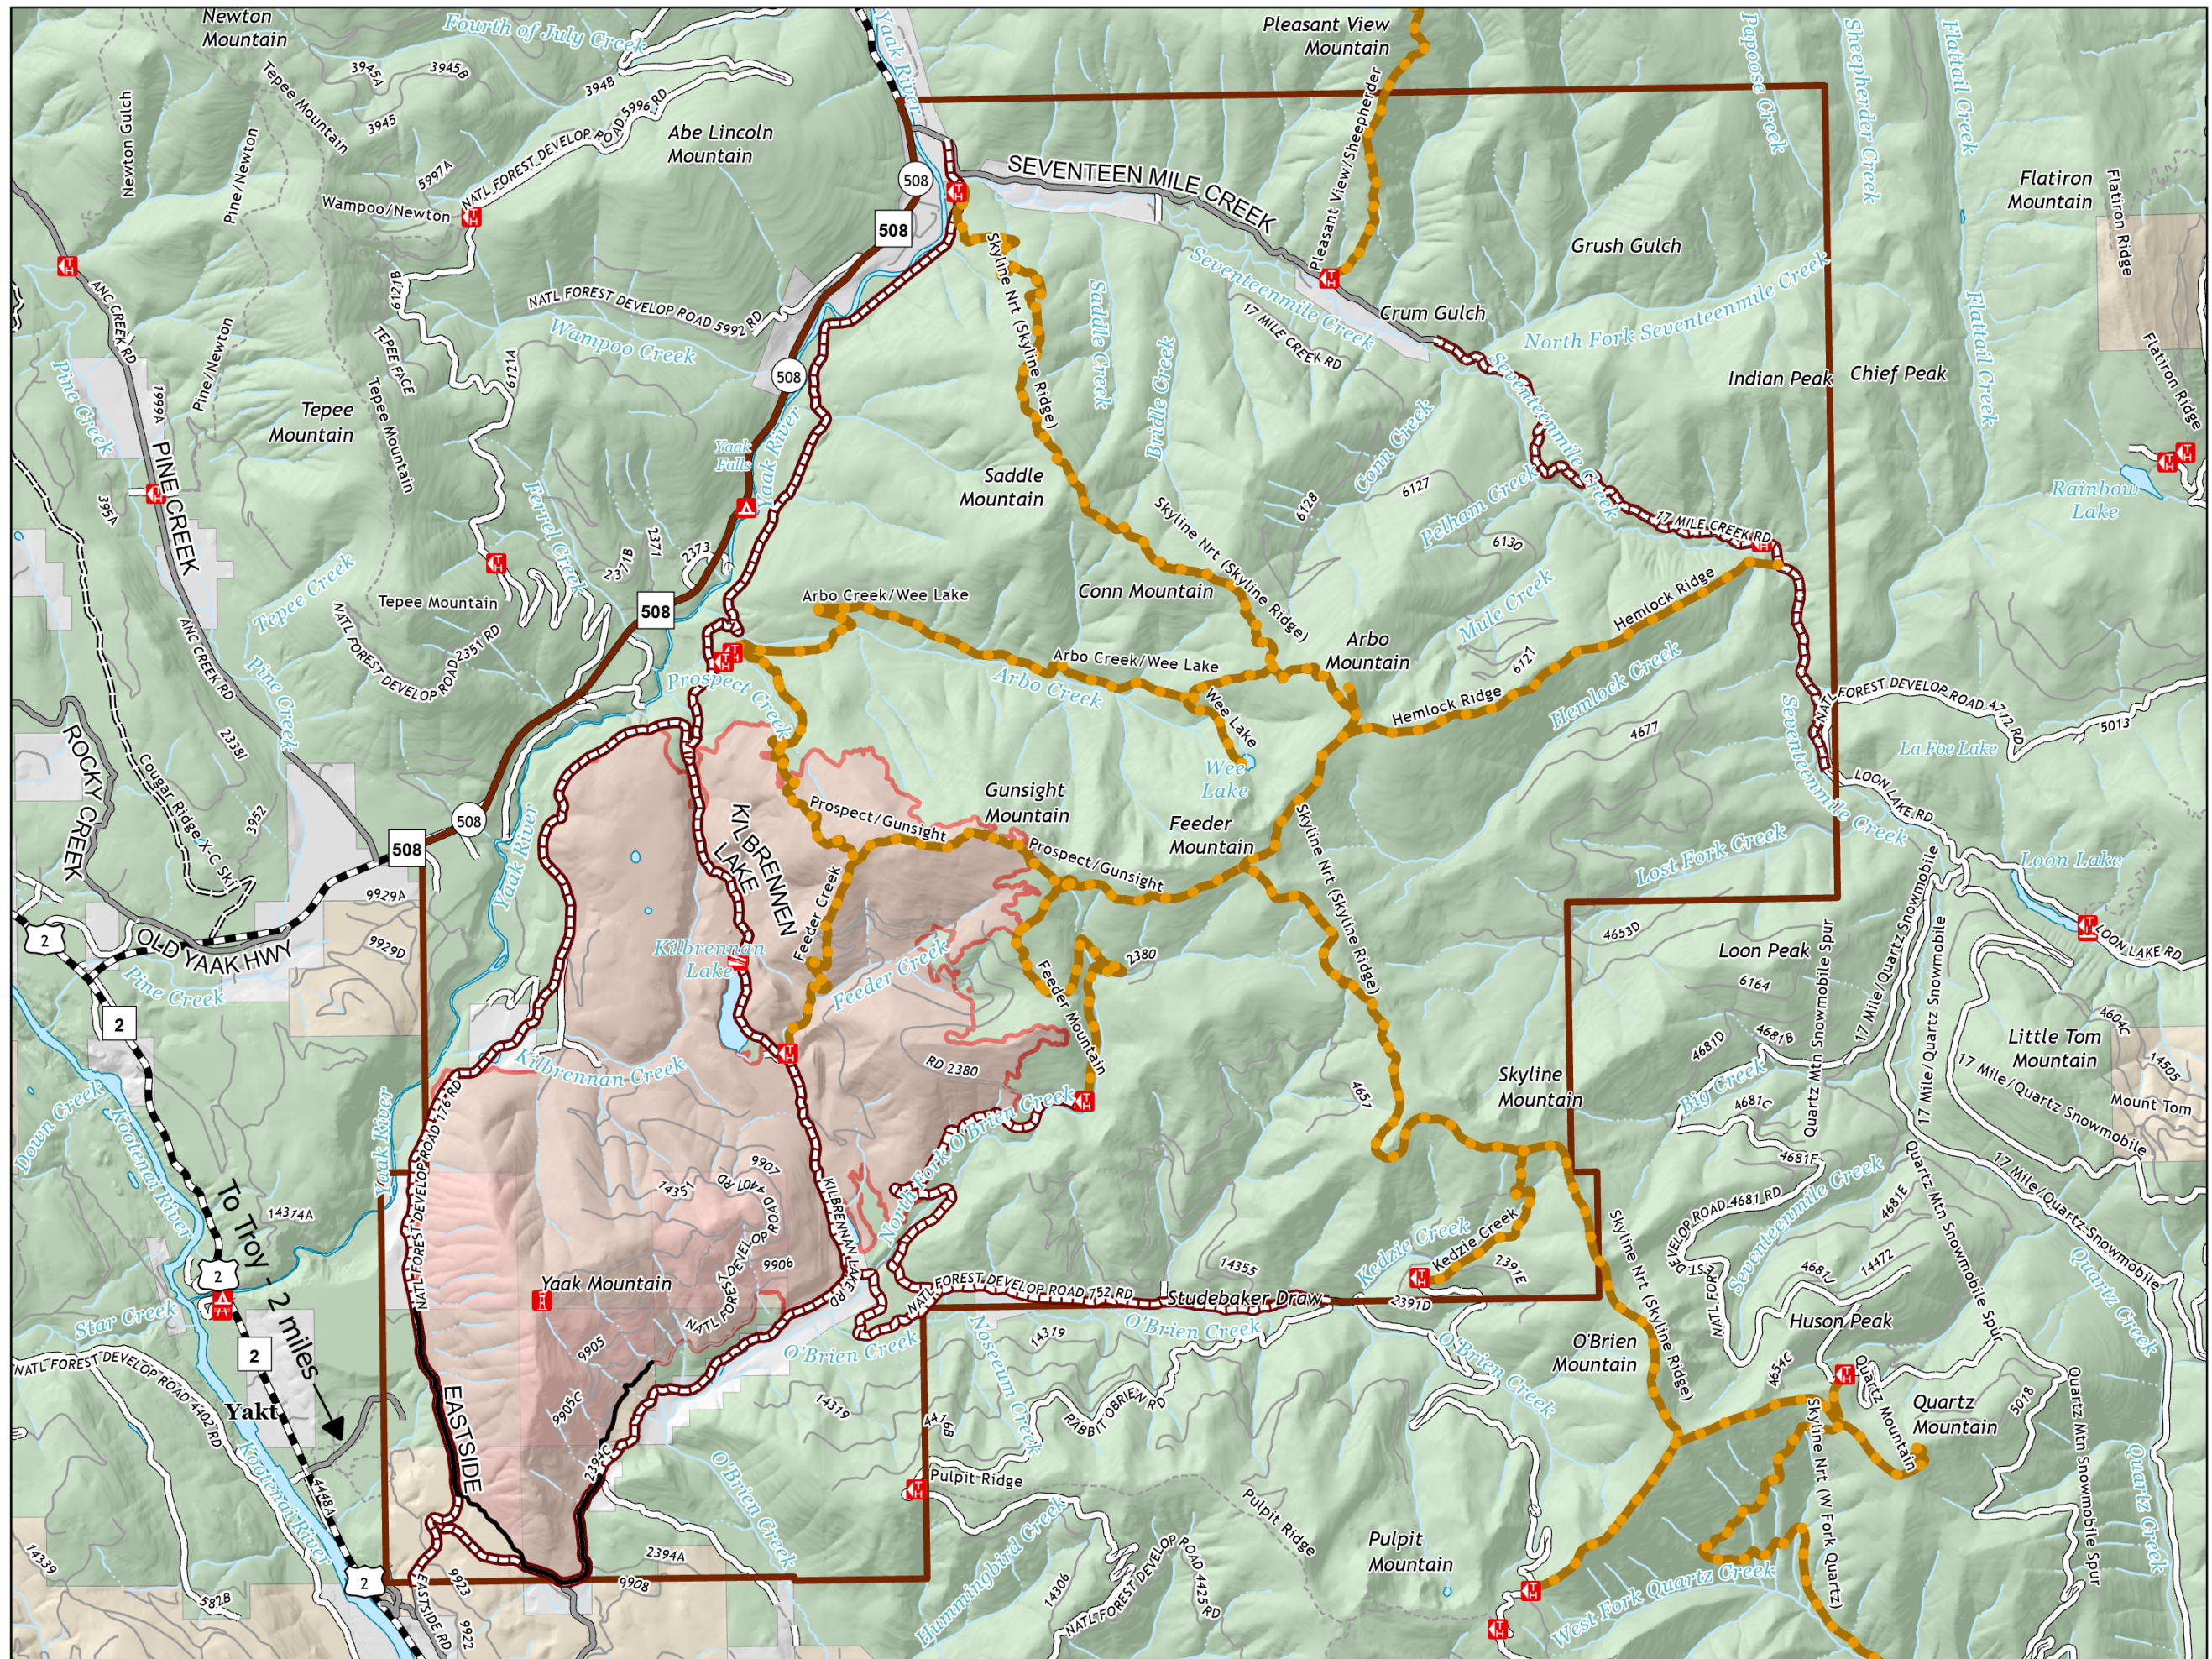

South Yaak

8/07/2021
10,153 Acres
15% Containment

-  Trailheads
-  Boating Site
-  Campground
-  Group Picnic Site
-  Lookout
-  Road Closures
-  Trail Closures
-  Area Closure
-  Fire Perimeter
-  USFS
-  Other Private
-  Private Timberlands

GB Team 6
8/6/2021 2104
Acres from IR
North American 1983 Datum, LatLong Grid