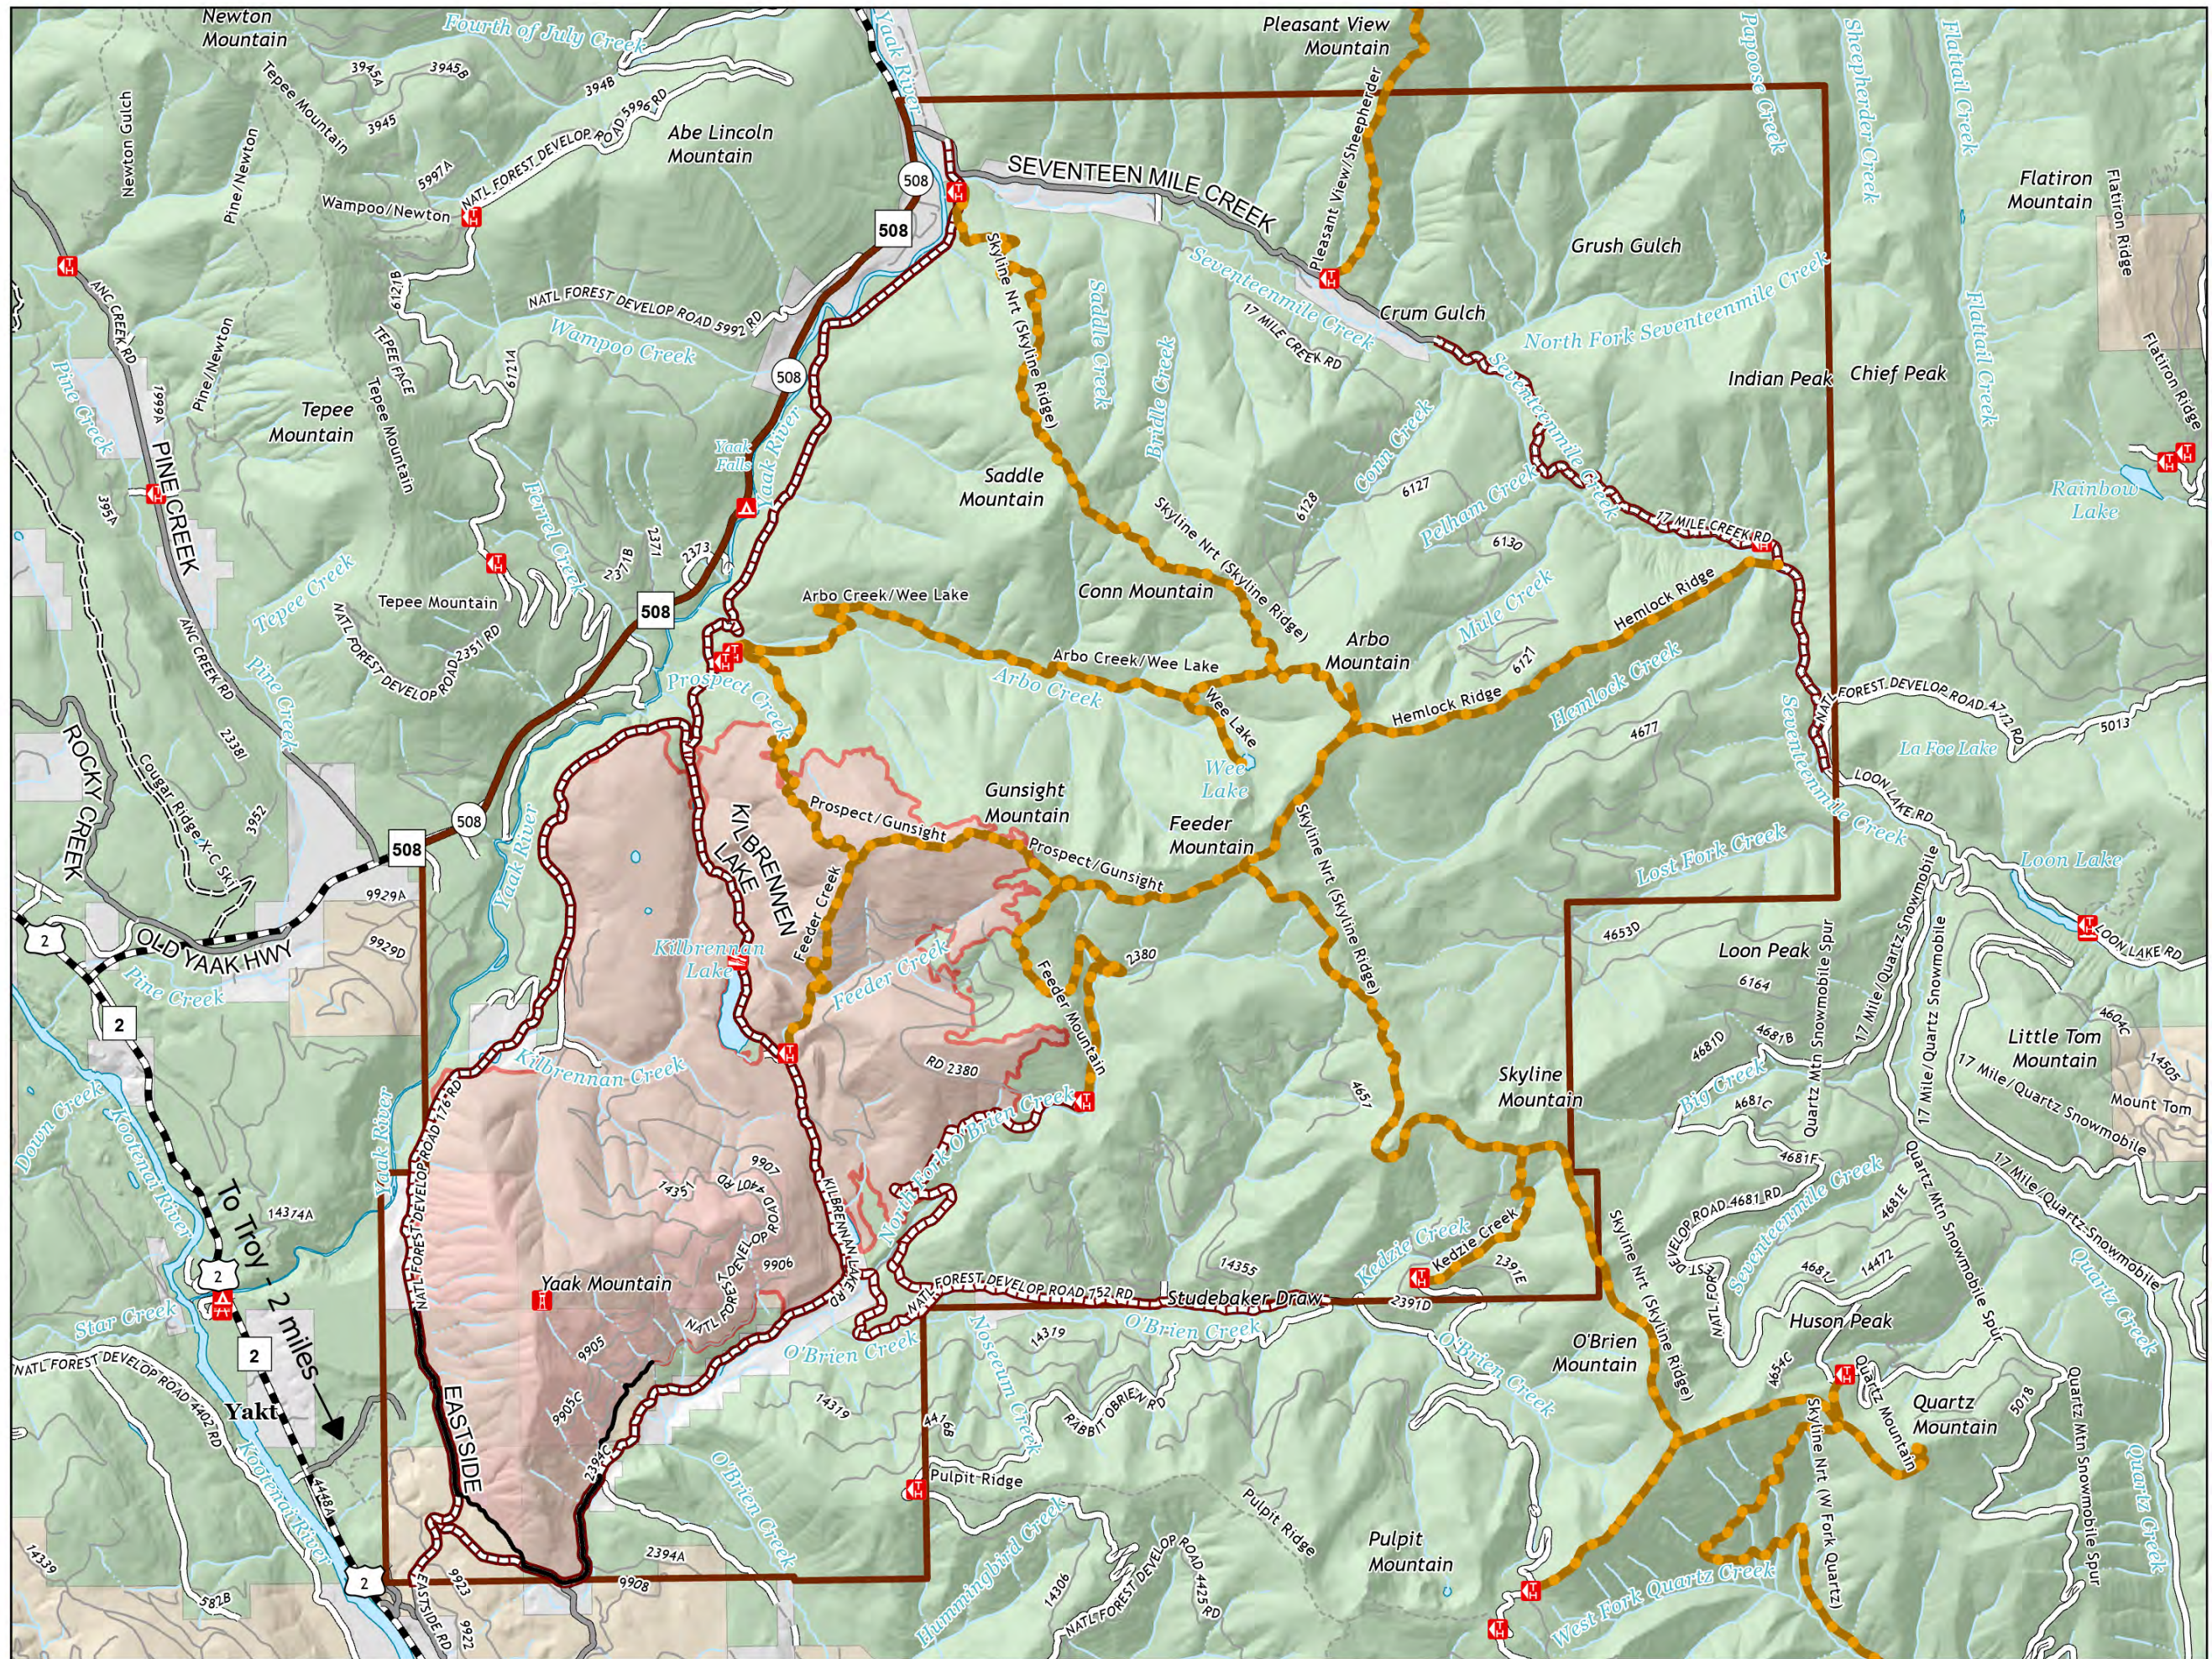

South Yaak

8/08/2021
10,153 Acres
15% Containment

-  Trailheads
-  Boating Site
-  Campground
-  Group Picnic Site
-  Lookout
-  Road Closures
-  Trail Closures
-  Area Closure
-  Fire Perimeter
-  USFS
-  Other Private
-  Private Timberlands

GB Team 6
8/7/2021 1924
Acres from IR
North American 1983 Datum, LatLong Grid