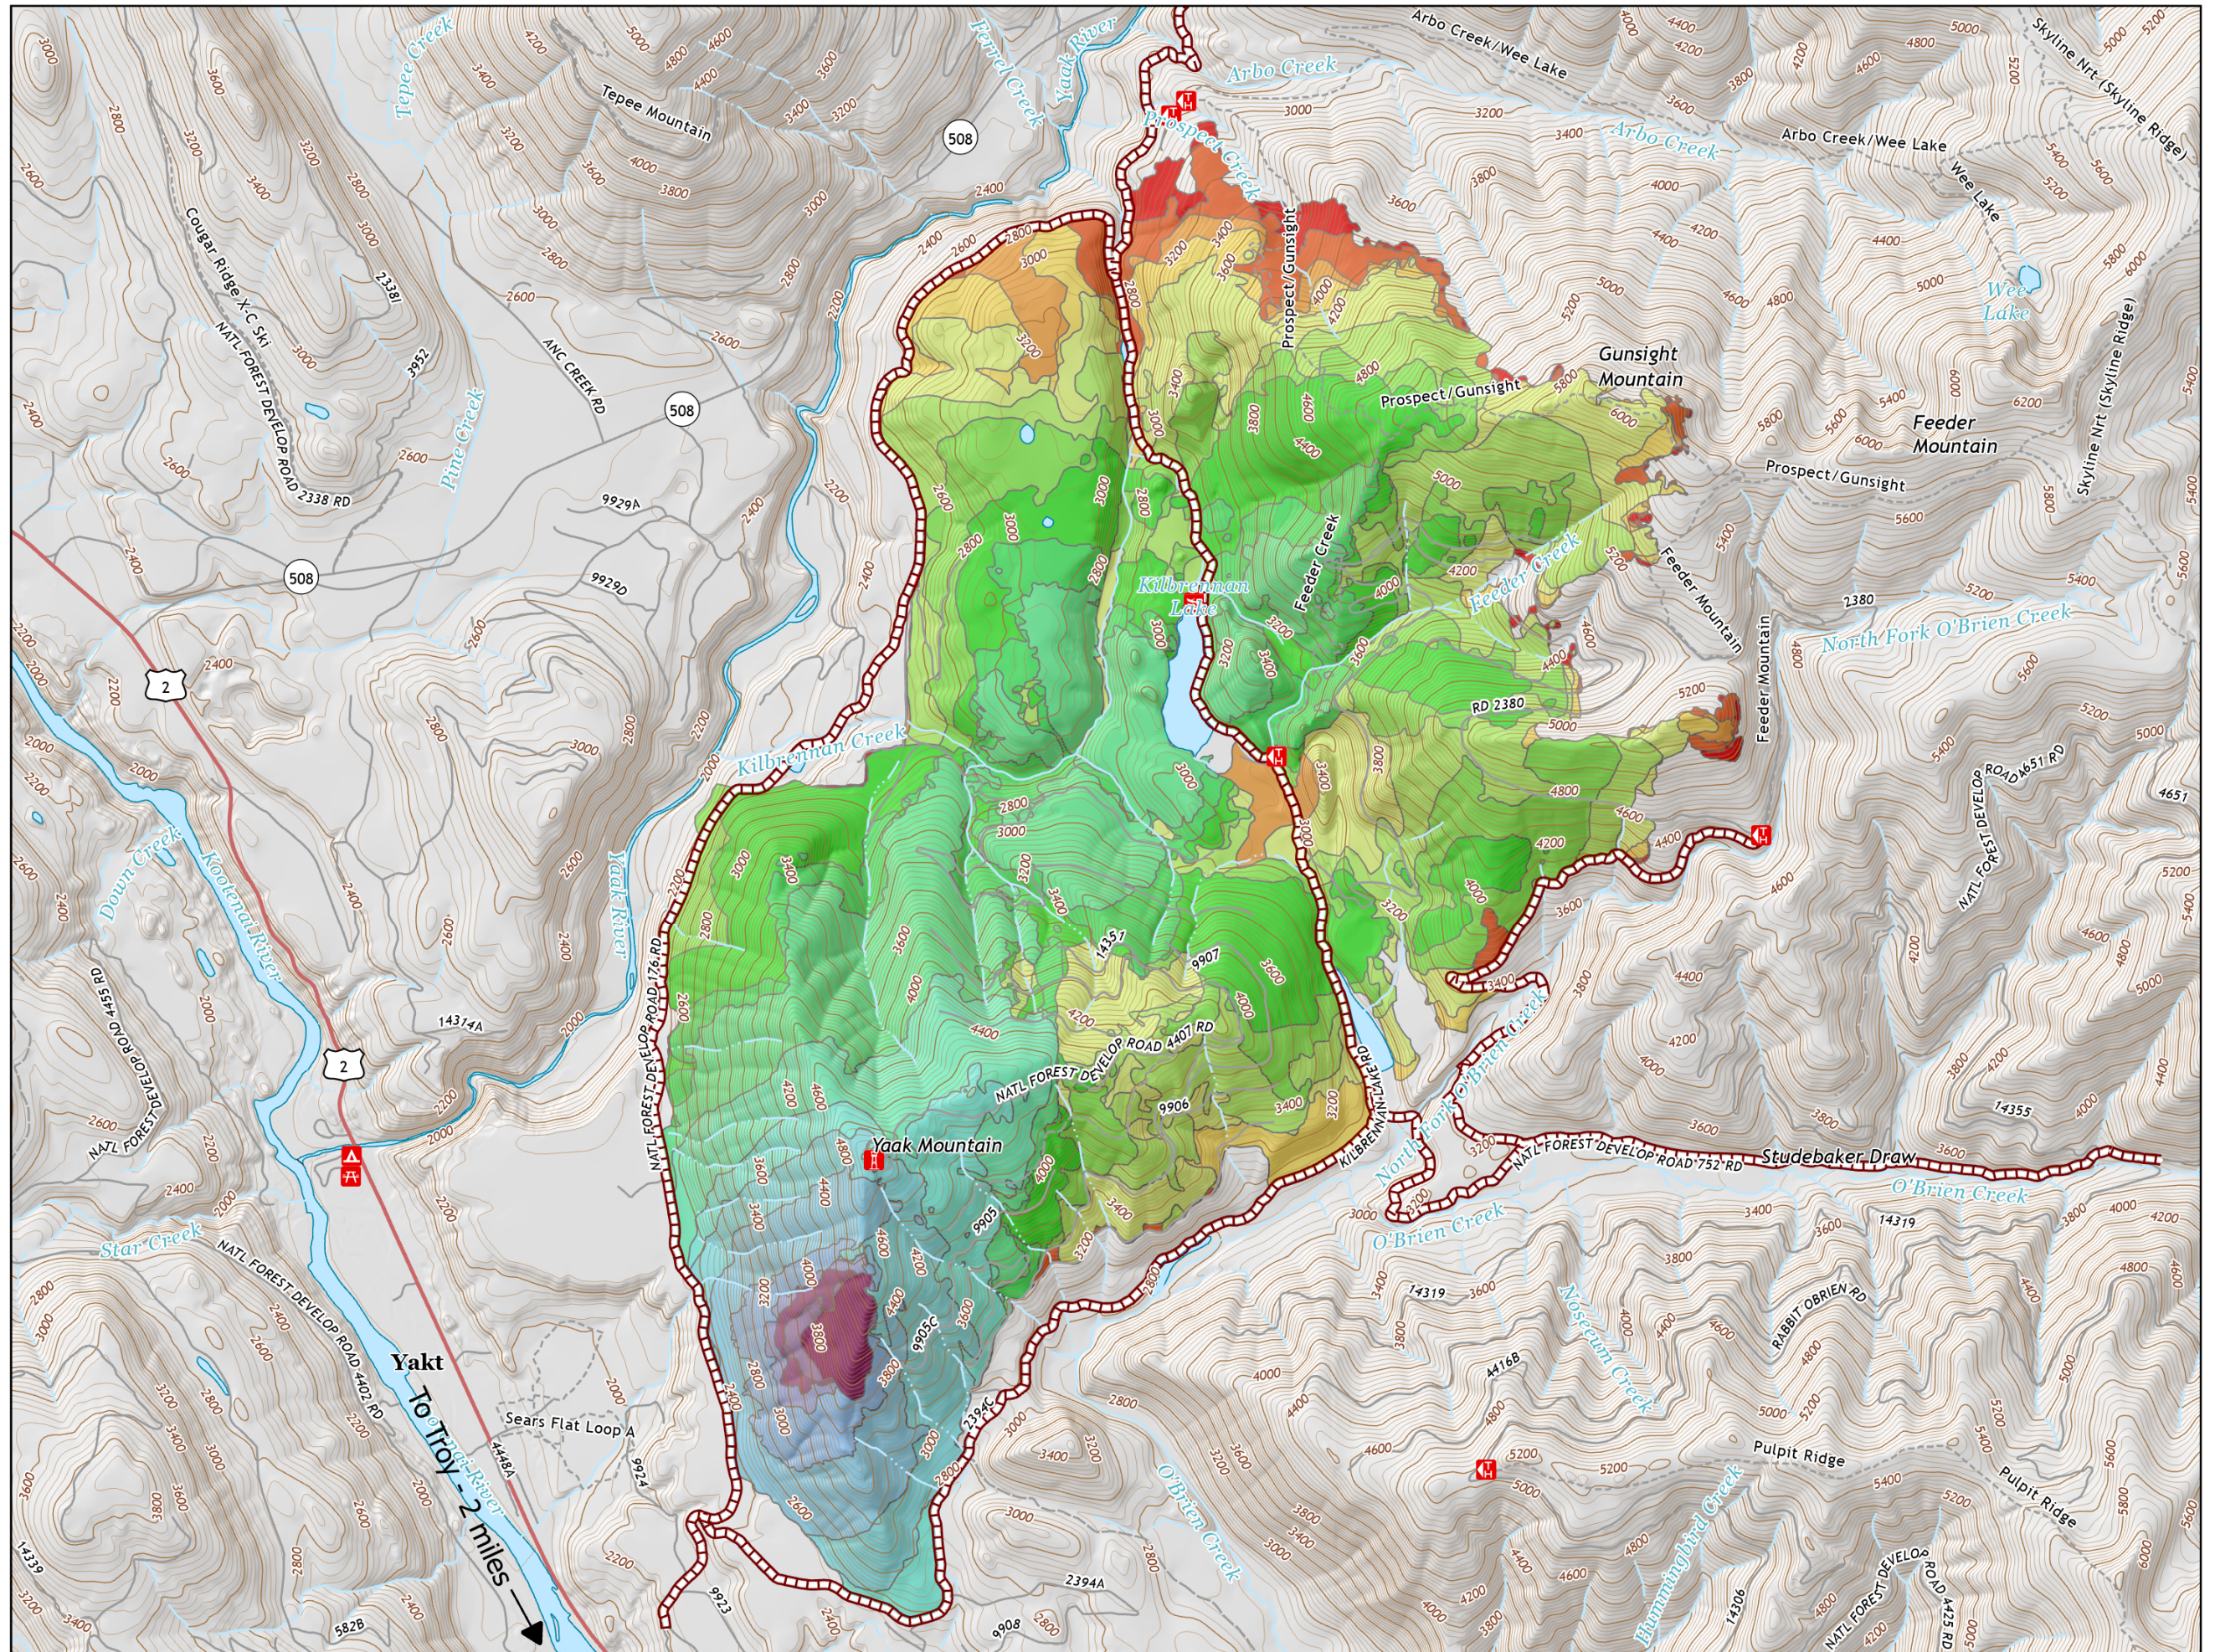

South Yaak

8/12/2021
10500 Acres
44% Containment

-  Road Closures
-  July 18, 2021: 75 ac
-  July 20, 2021: 128 ac
-  July 20, 2021: 96 ac
-  July 21, 2021: 161 ac
-  July 22, 2021: 328 ac
-  July 23, 2021: 715 ac
-  July 24, 2021: 1152 ac
-  July 25, 2021: 1512 ac
-  July 26, 2021: 1971 ac
-  July 27, 2021: 3372 ac
-  July 28, 2021: 4140 ac
-  July 29, 2021: 5807 ac
-  July 30, 2021: 6952 ac
-  July 31, 2021: 8327 ac
-  August 01, 2021: 9290 ac
-  August 04, 2021: 9795 ac
-  August 05, 2021: 10153 ac
-  August 07, 2021: 10380 ac
-  August 11, 2021: 10500 ac

0 0.25 0.5 0.75 1

Miles

GB Team 5
8/12/2021 1133
Acres from IR

North American 1983 Datum. LatLong Grid