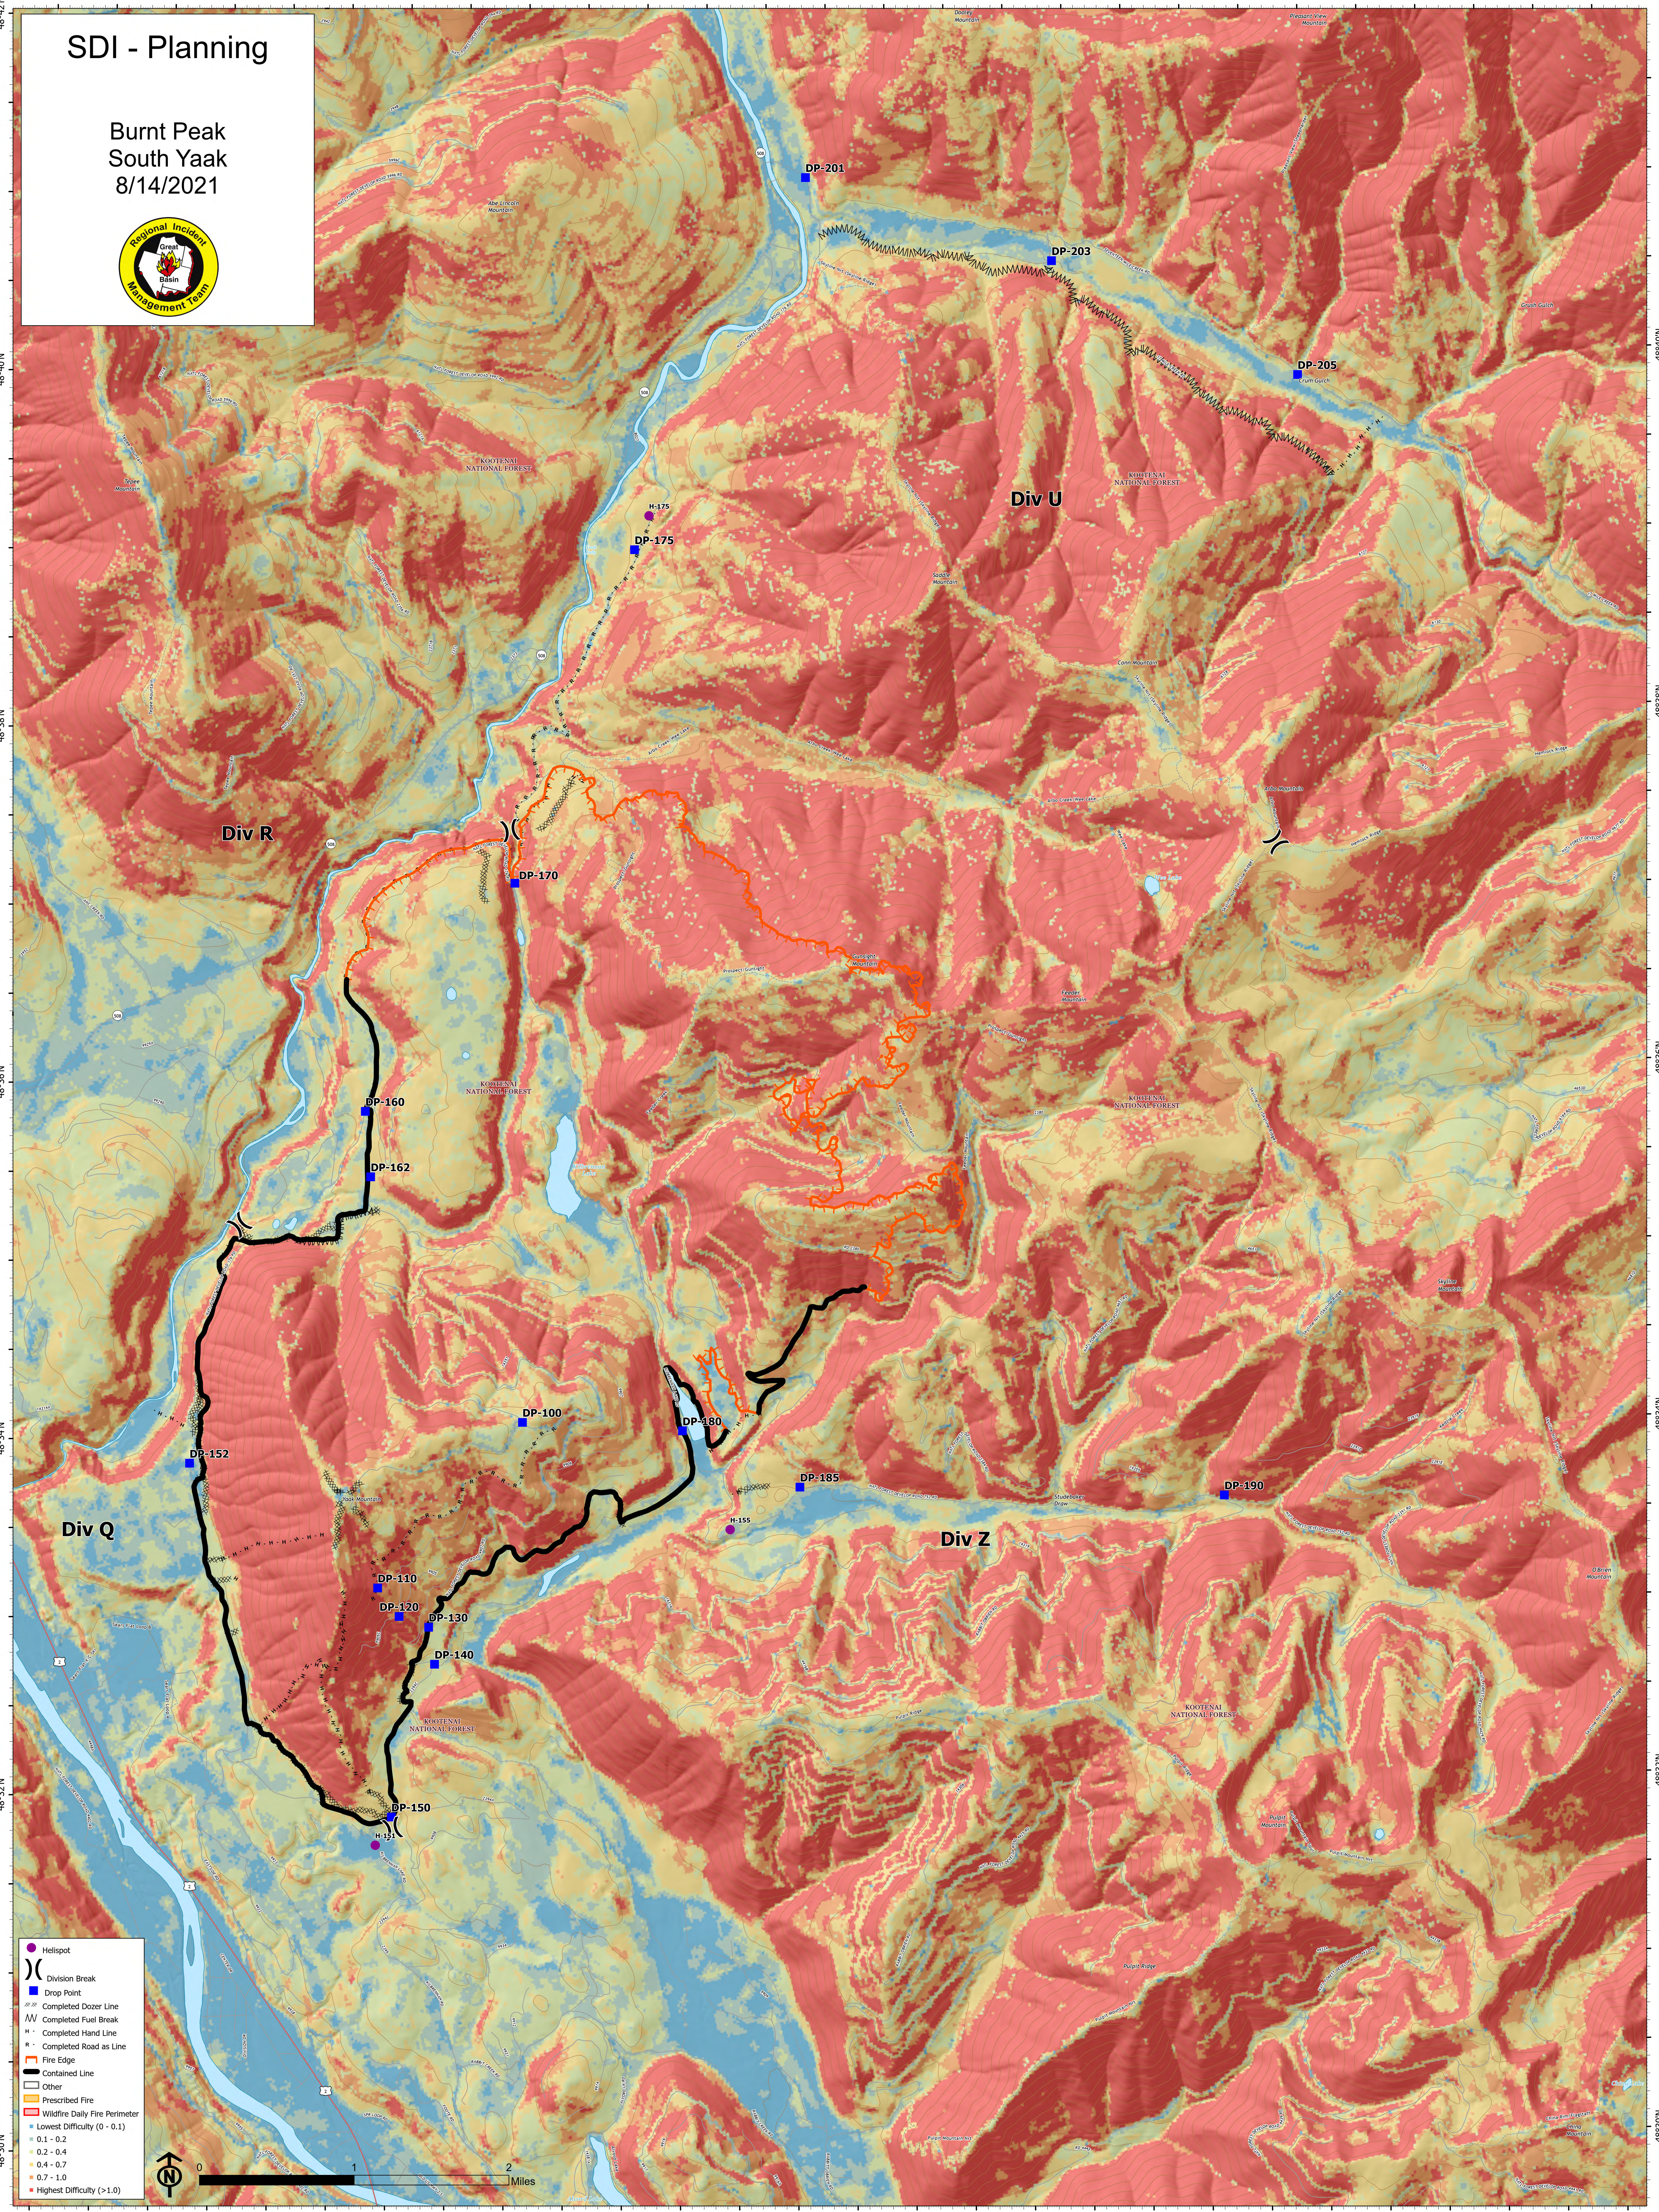

SDI - Planning

Burnt Peak
South Yaak
8/14/2021

- Helispot
- ⌋ Division Break
- Drop Point
- ⊘ Completed Dozer Line
- ⊘ Completed Fuel Break
- ⊘ Completed Hand Line
- ⊘ Completed Road as Line
- Fire Edge
- Contained Line
- Other
- Prescribed Fire
- Wildfire Daily Fire Perimeter
- Lowest Difficulty (0 - 0.1)
- 0.1 - 0.2
- 0.2 - 0.4
- 0.4 - 0.7
- 0.7 - 1.0
- Highest Difficulty (>1.0)