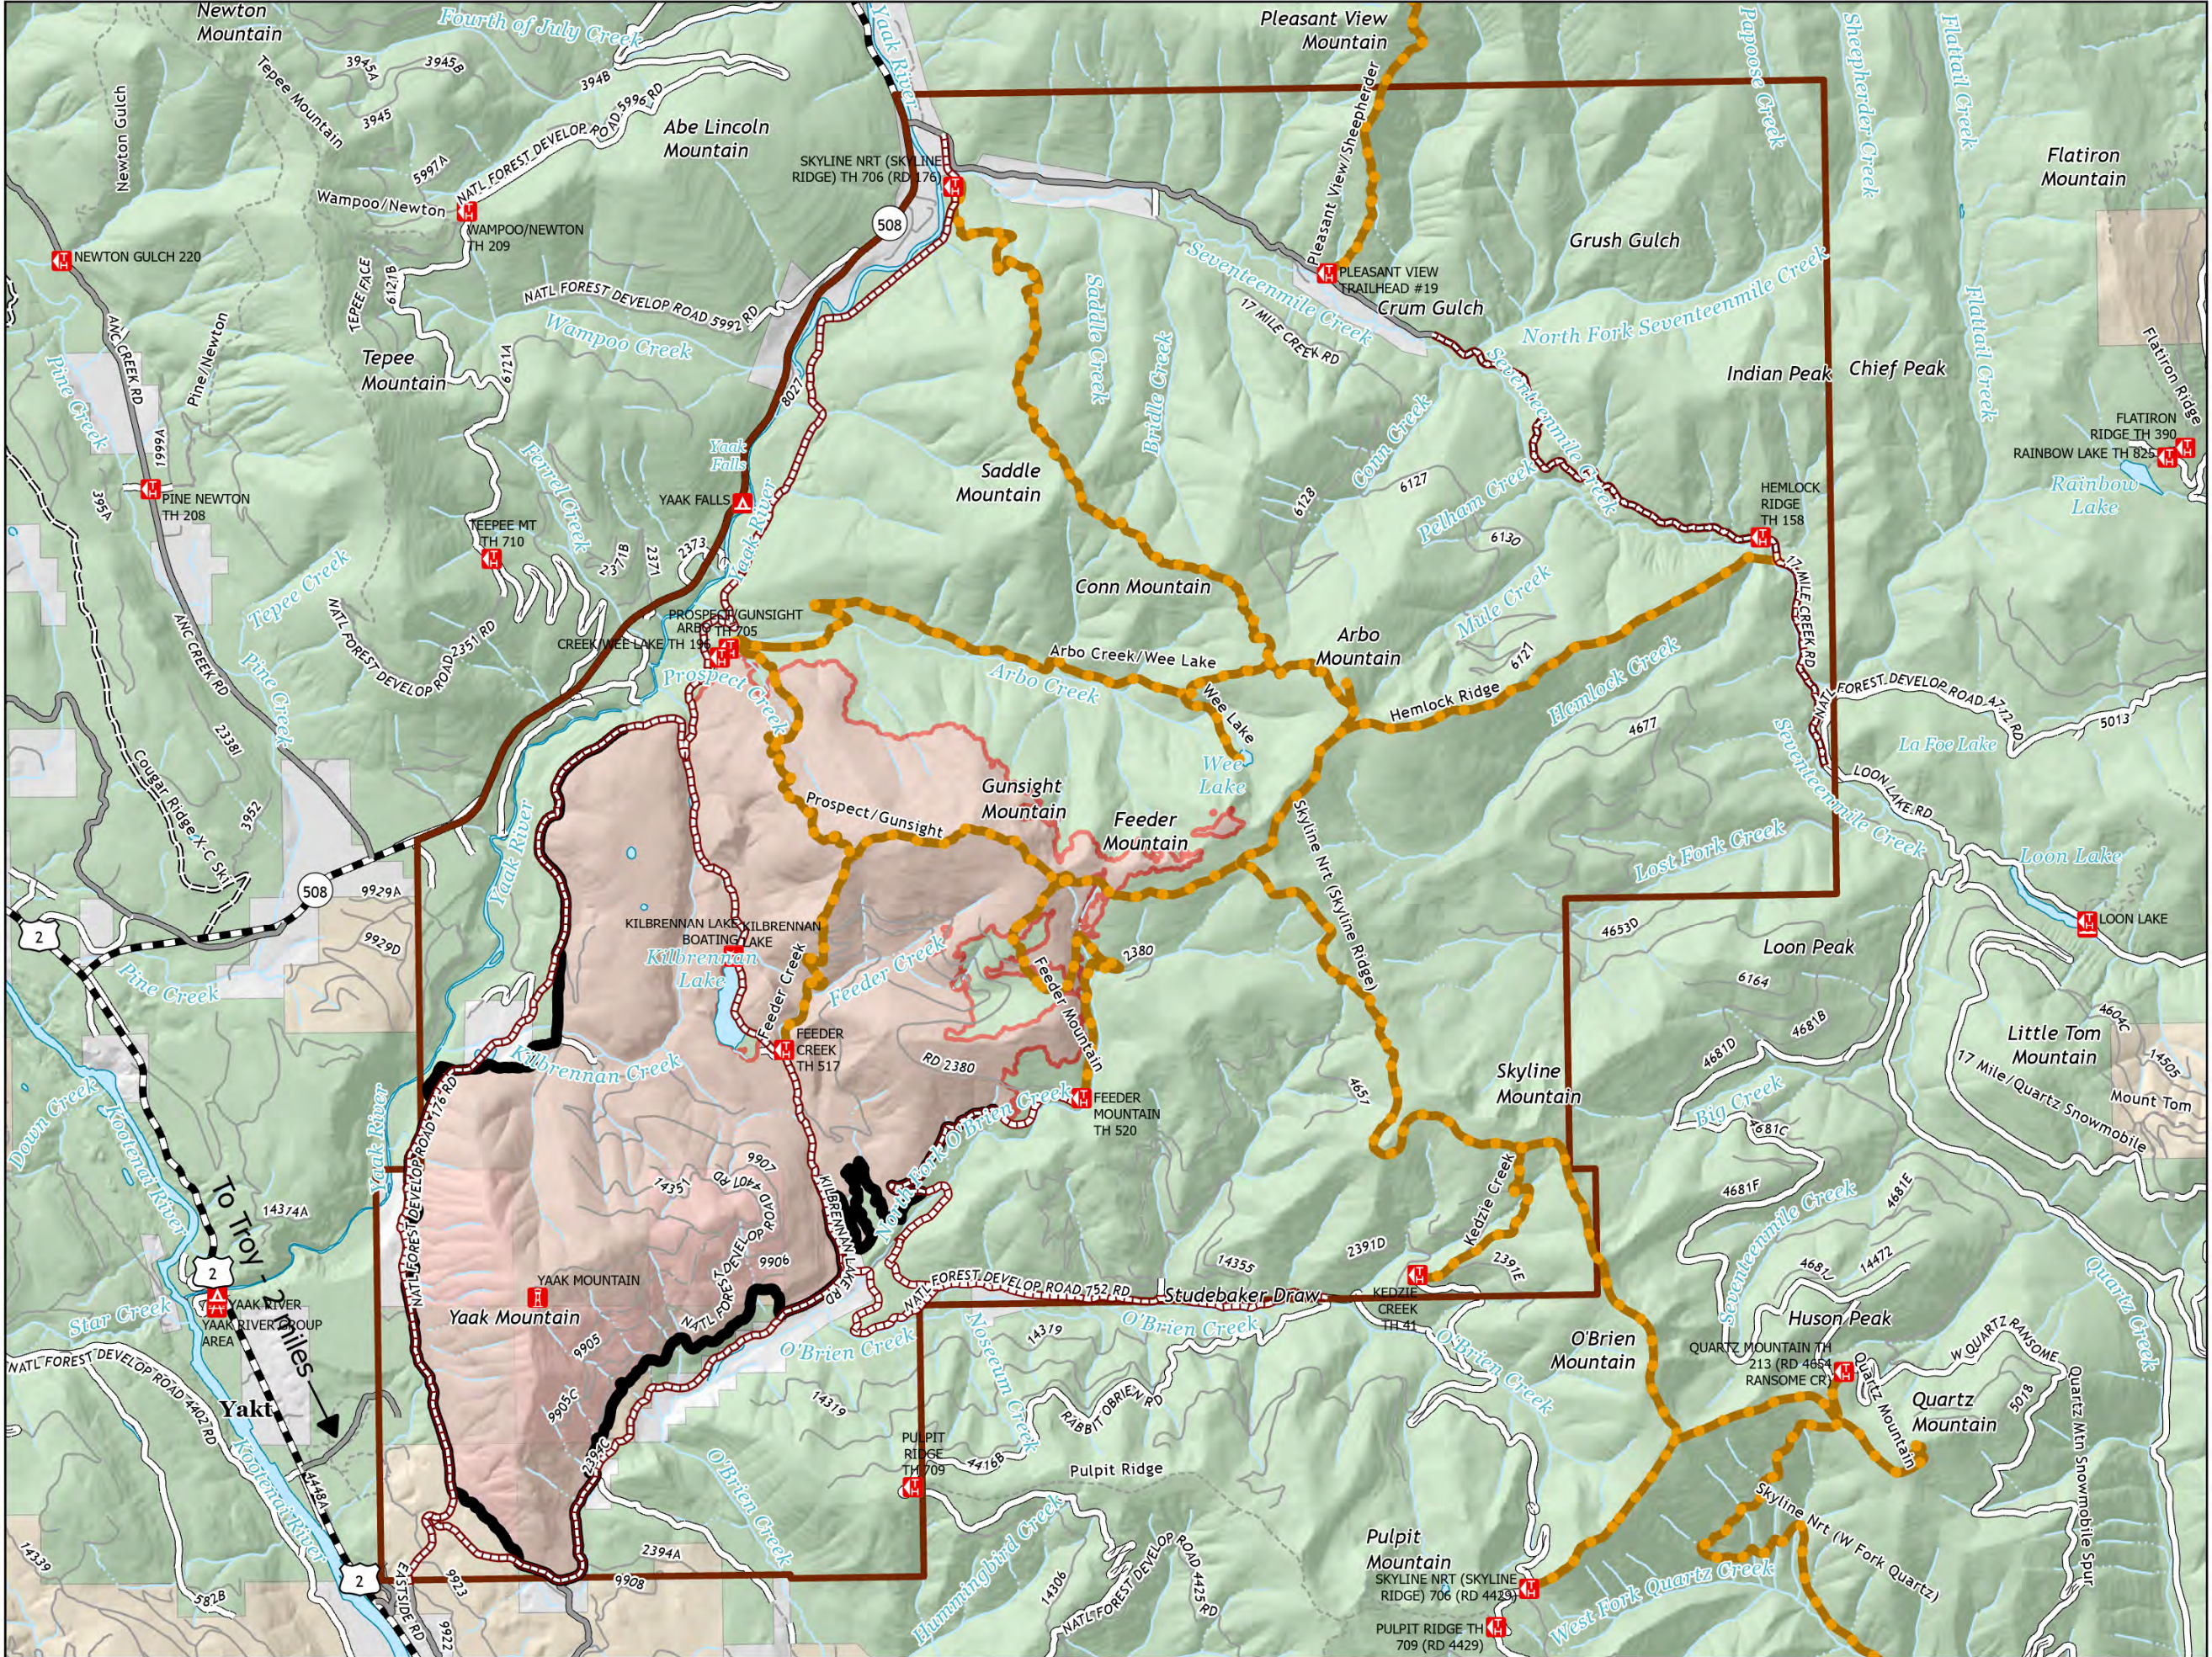

# South Yaak Public Information

8/16/2021  
11585 Acres  
44% Contained

-  Trailheads
-  Boating Site
-  Campground
-  Group Picnic Site
-  Lookout
-  Trail Closures
-  Road Closures
-  Area Closure
-  Fire Edge
-  USFS
-  Other Private
-  Private Timberlands

InciWeb  
South Yaak

GB Team 5  
8/16/2021 0727  
Acres from IR  
North American 1983 Datum. LatLong Grid