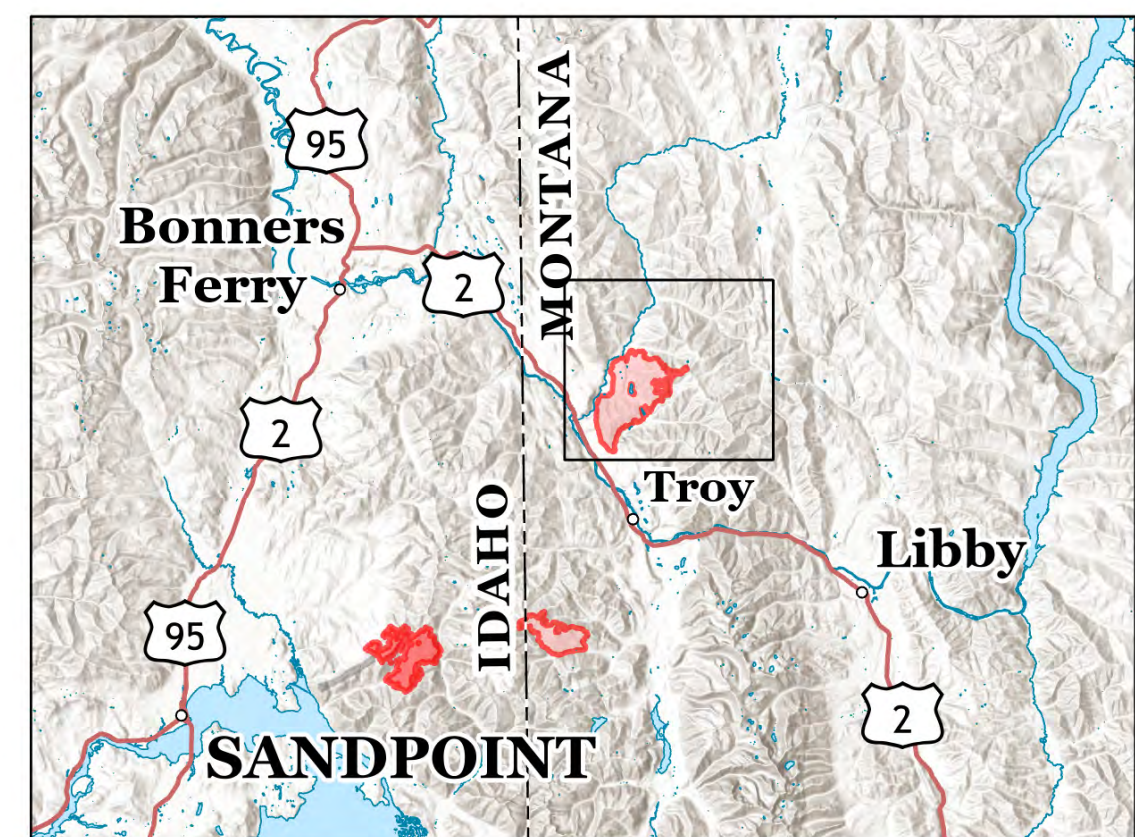

South Yaak Public Information

8/19/2021
11585 Acres
45% Contained

-  Trailhead
-  Boating Site
-  Campground
-  Picnic Site
-  Lookout/Cabin
-  Contained Line
-  Trail Closures
-  Road Closures
-  Area Closure
-  Fire Edge
-  USFS
-  Other Private
-  Private Timberlands

InciWeb
South Yaak

GB Team 5
8/18/2021 2049

North American 1983 Datum, LatLong Grid