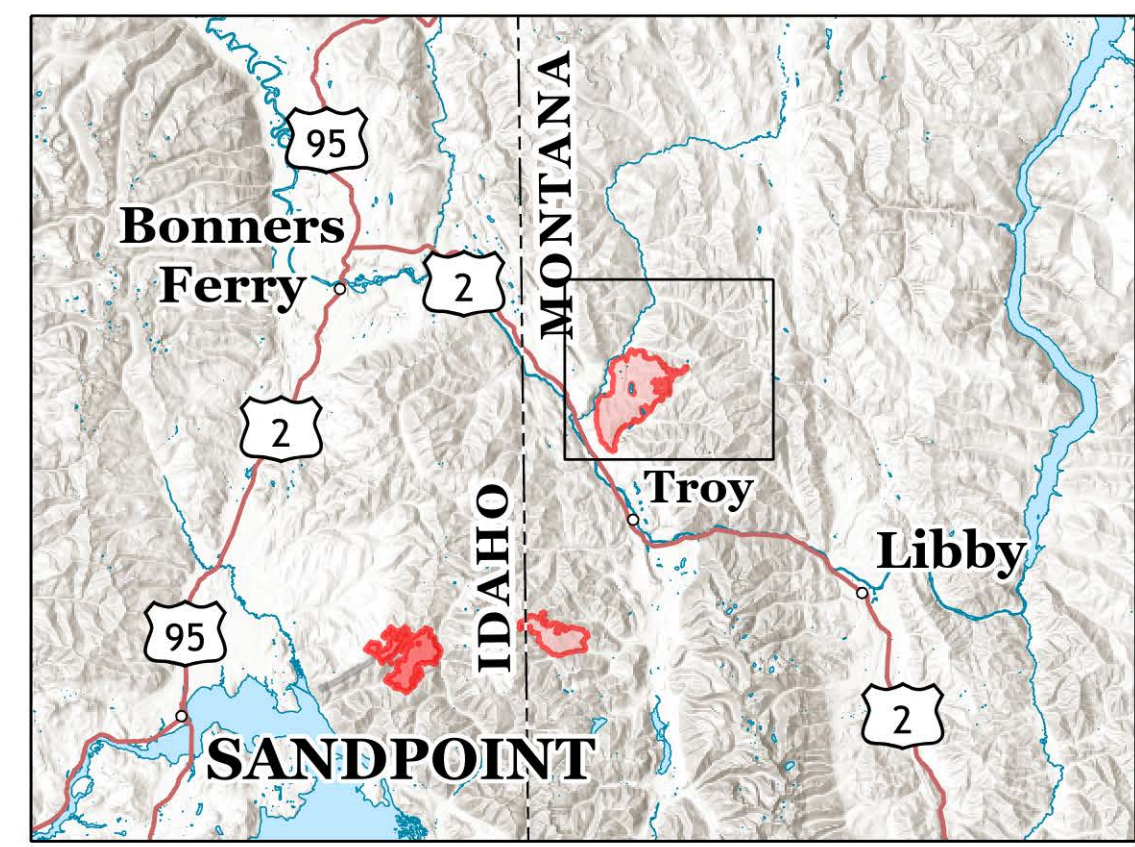

South Yaak Public Information

8/20/2021
11585 Acres
46% Contained

-  Trailhead
-  Boating Site
-  Campground
-  Picnic Site
-  Lookout/Cabin
-  Contained Line
-  Trail Closures
-  Road Closures
-  Area Closure
-  Fire Edge
-  USFS
-  Other Private
-  Private Timberlands

InciWeb
South Yaak

GB Team 5
8/19/2021 2106

North American 1983 Datum, LatLong Grid