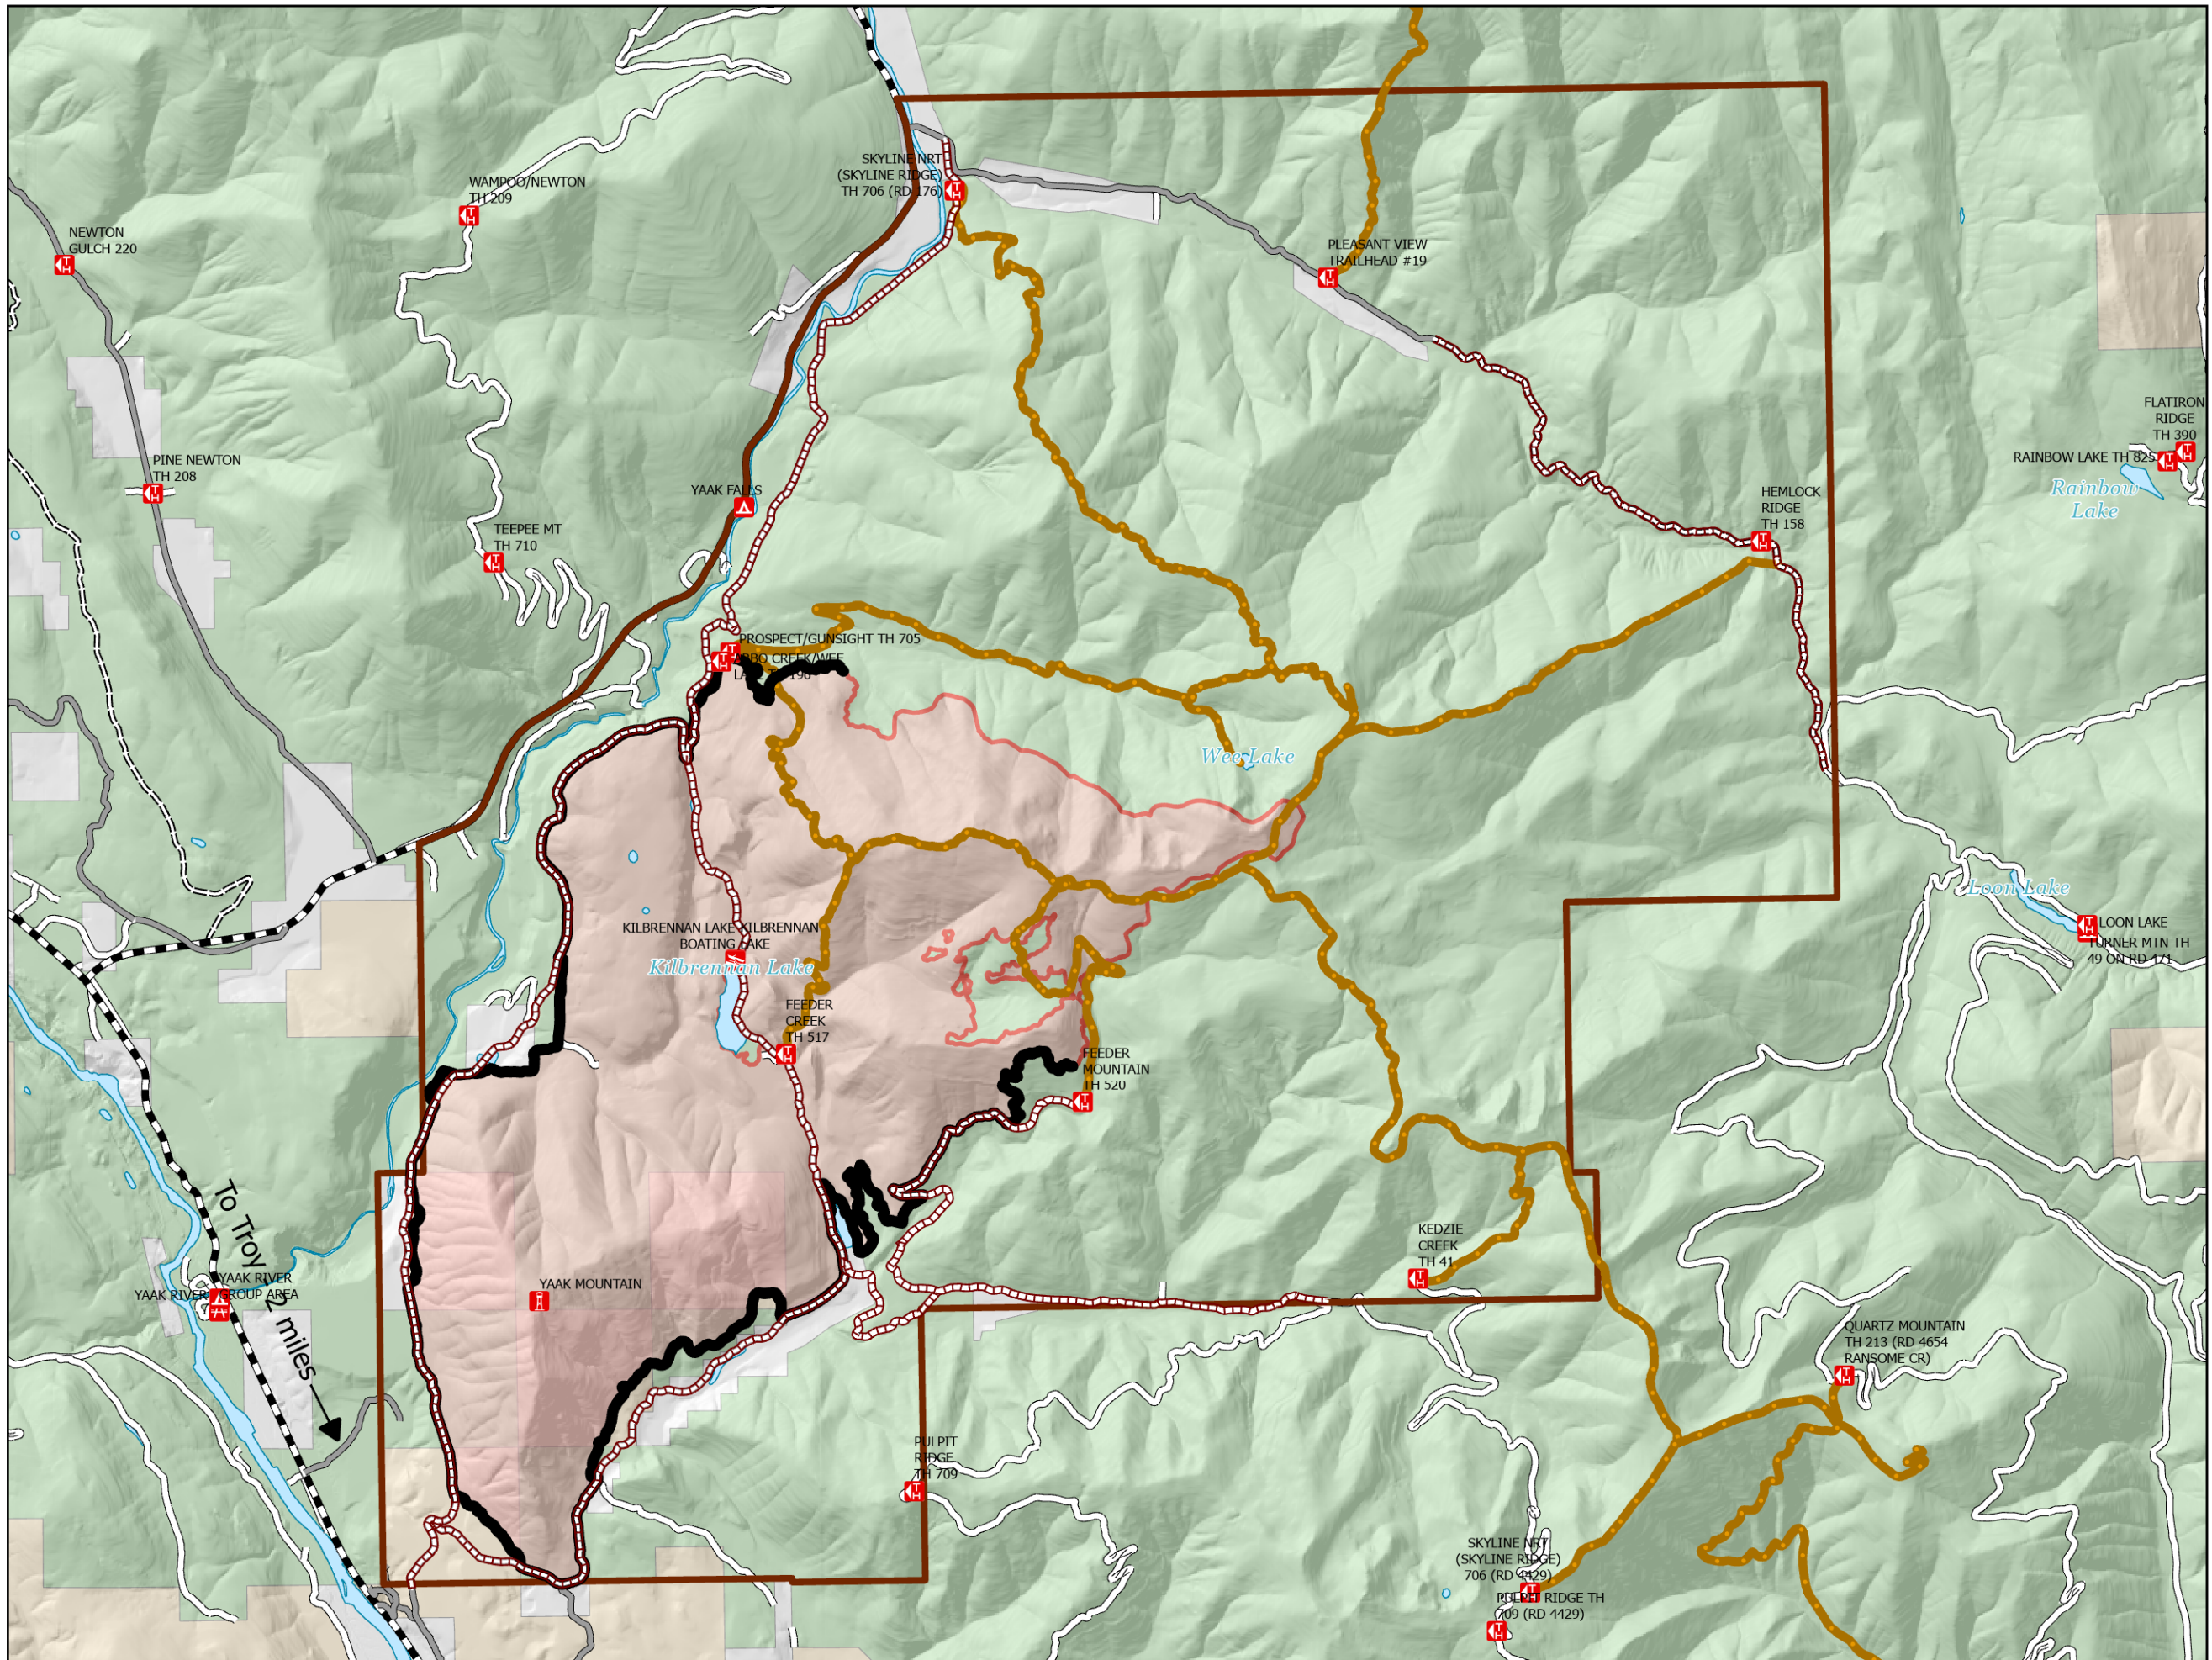

South Yaak Public Information

8/29/2021
12371 Acres
68% Contained

-  Trailheads
-  Boating Site
-  Campground
-  Group Picnic Site
-  Lookout
-  Contained Line
-  Trail Closures
-  Road Closures
-  Area Closure
-  Fire Edge
-  USFS
-  Other Private
-  Private Timberlands

InciWeb
South Yaak

NR Team 7
8/29/2021 0716
Acres from IR
North American 1983 Datum. LatLong Grid

To Troy 2 miles