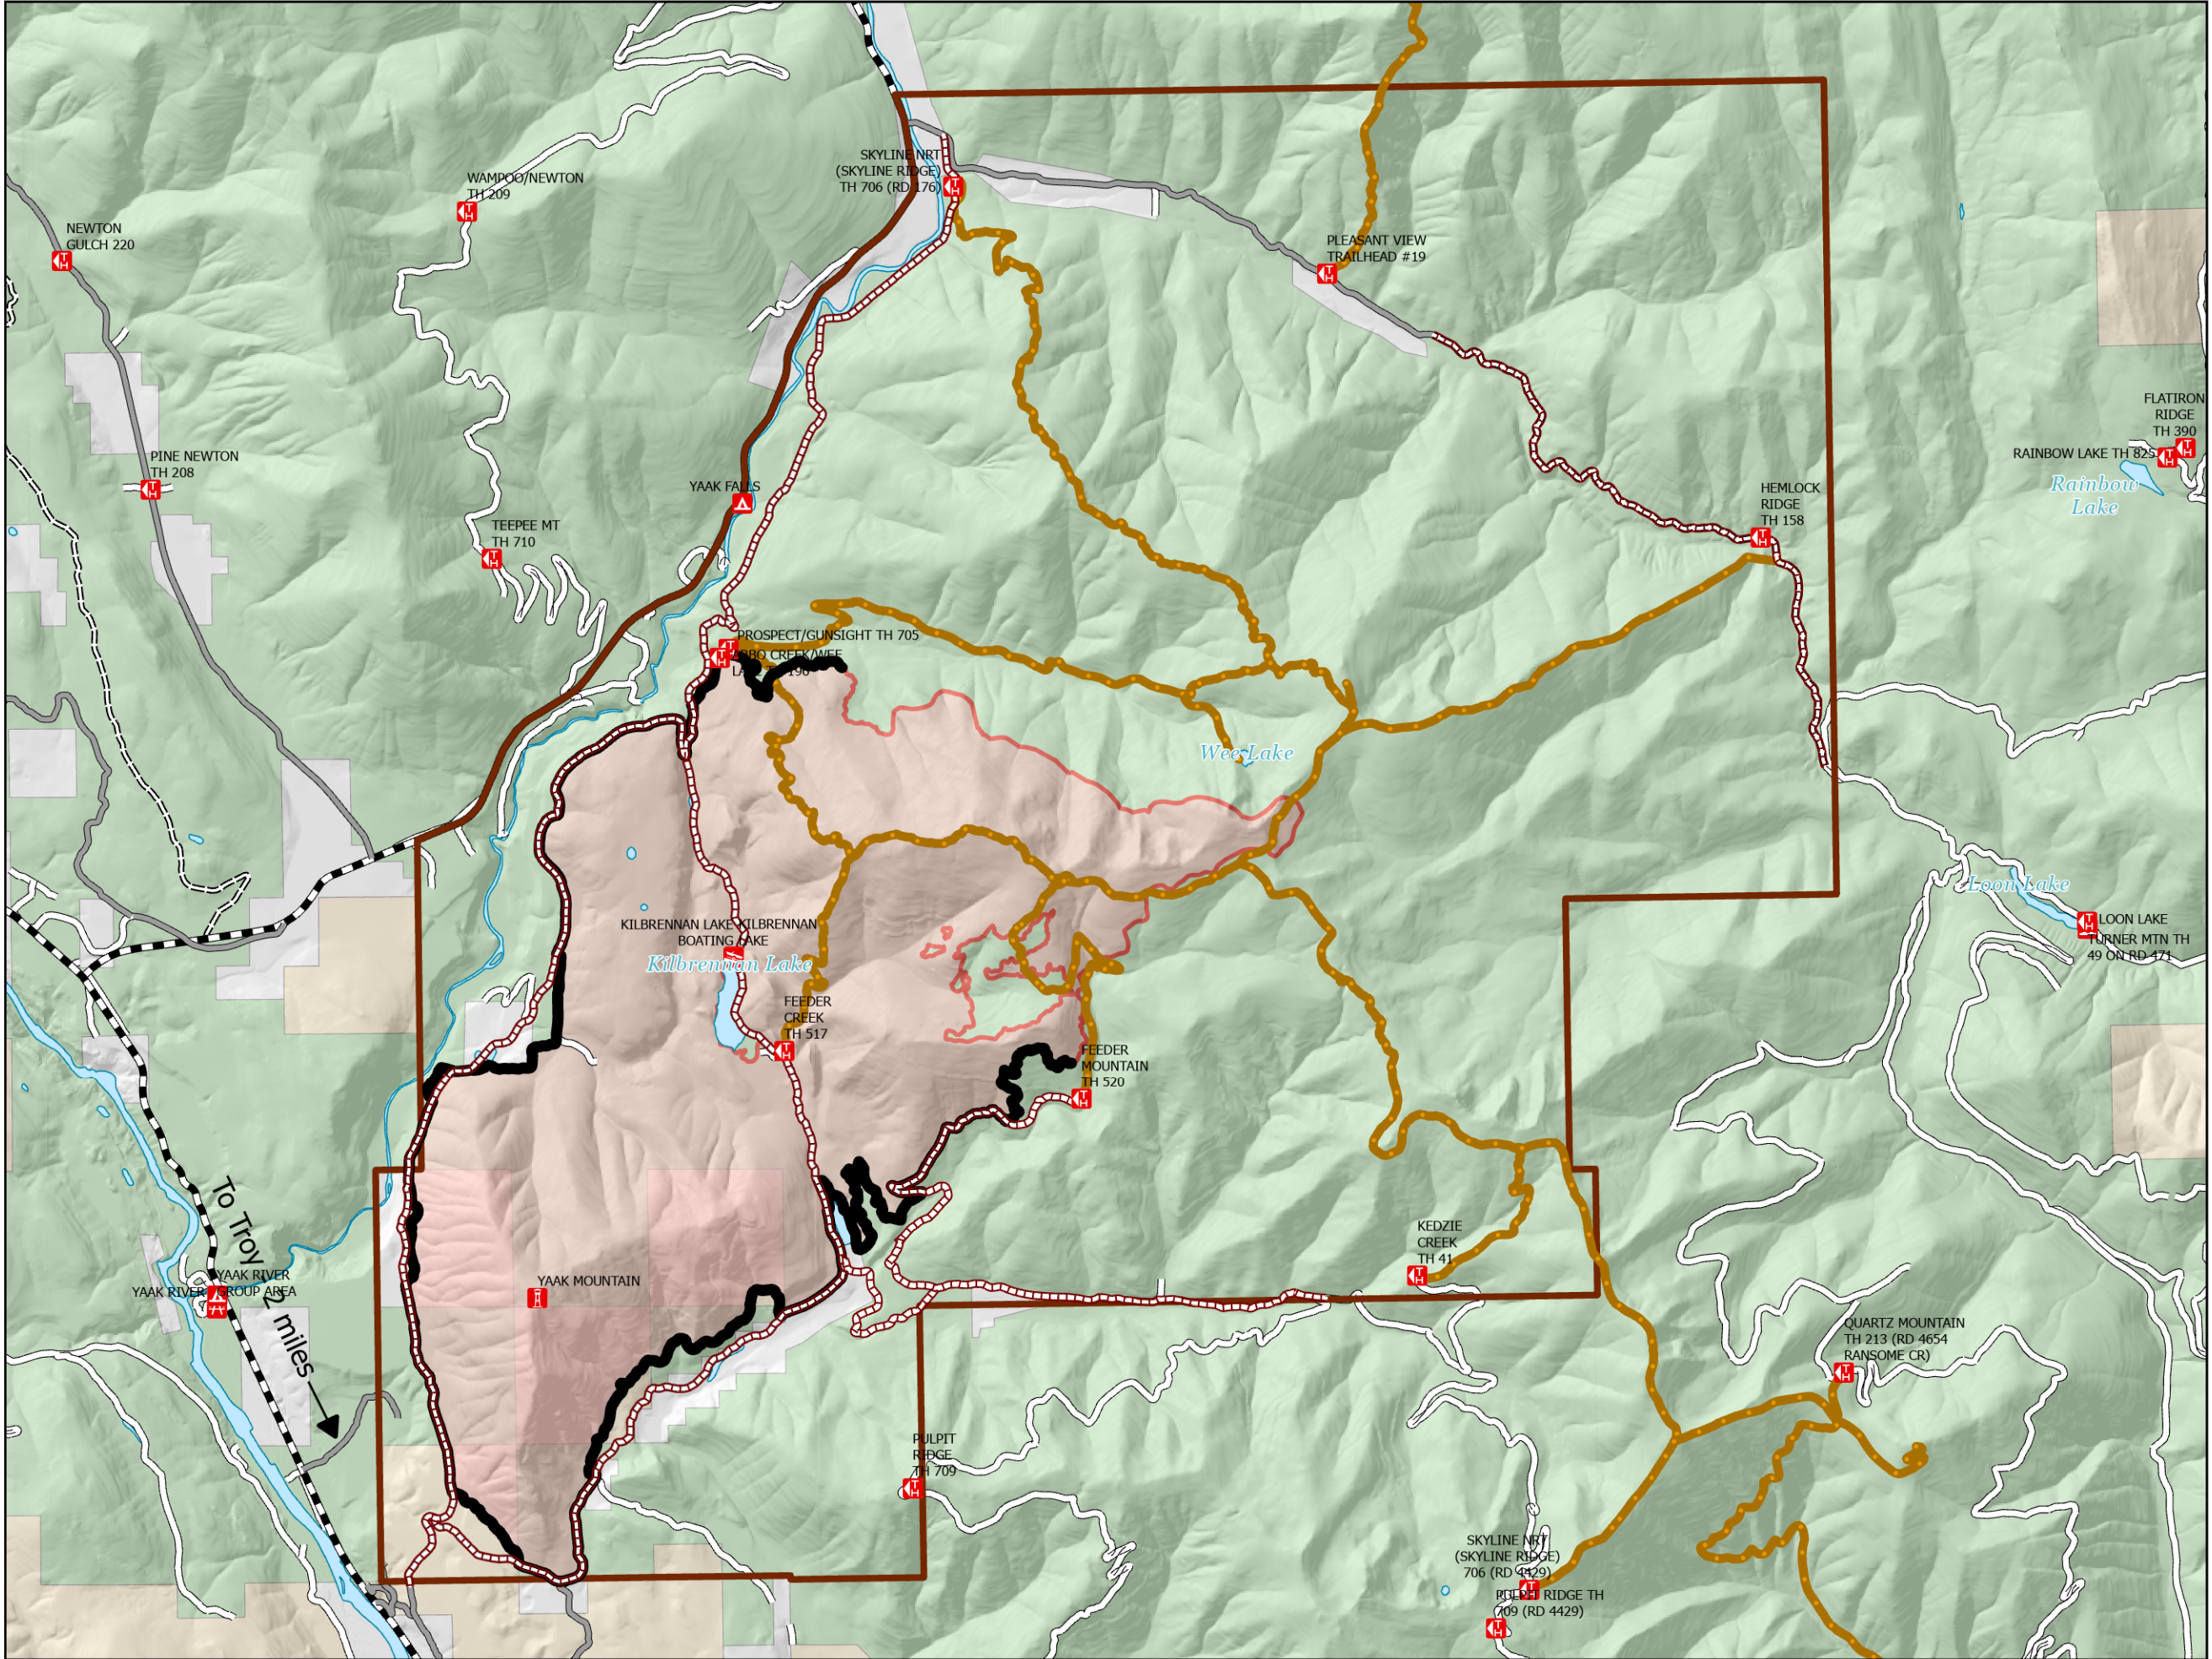

# South Yaak Public Information

8/30/2021  
12371 Acres  
73% Contained

-  Trailheads
-  Boating Site
-  Campground
-  Group Picnic Site
-  Lookout
-  Contained Line
-  Trail Closures
-  Road Closures
-  Area Closure
-  Fire Edge
-  USFS
-  Other Private
-  Private Timberlands

InciWeb  
South Yaak

NR Team 7  
8/29/2021 1820  
Acres from IR  
North American 1983 Datum. LatLong Grid

To Troy 2 miles