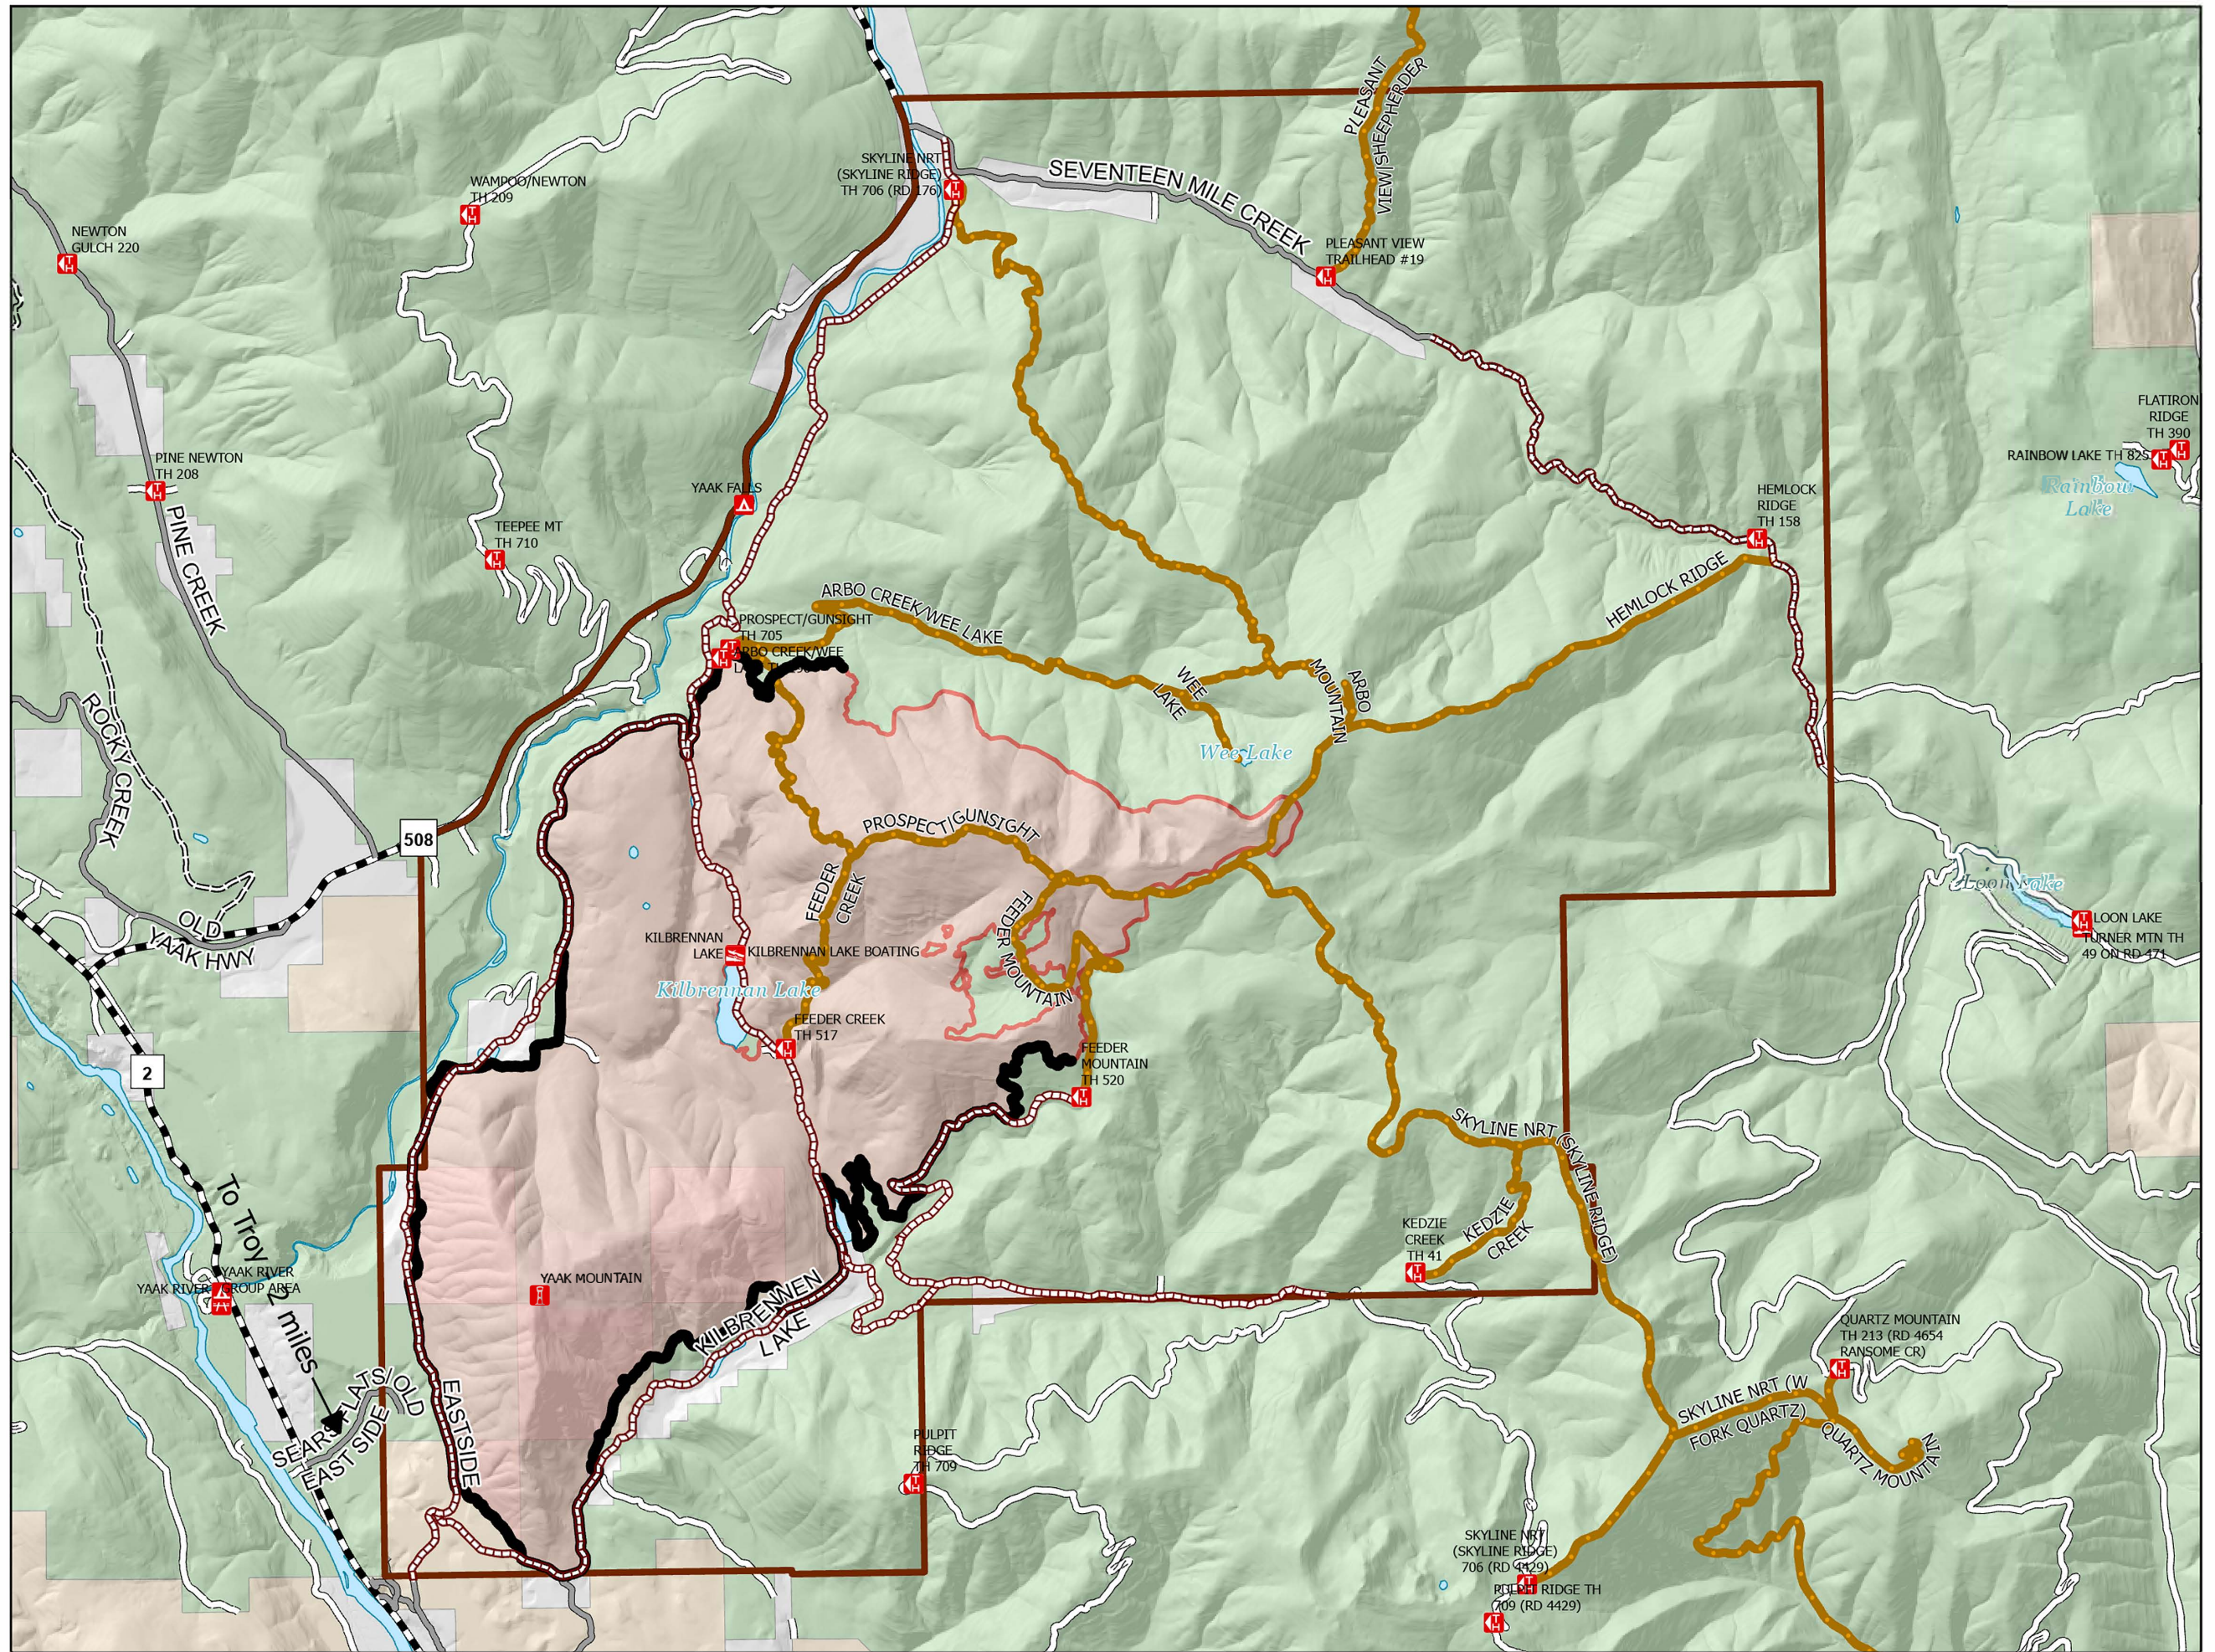

South Yaak Public Information

8/31/2021
12371 Acres
73% Contained

-  Trailheads
-  Boating Site
-  Campground
-  Group Picnic Site
-  Lookout
-  Contained Line
-  Trail Closures
-  Road Closures
-  Area Closure
-  Fire Edge
-  USFS
-  Other Private
-  Private Timberlands

InciWeb
South Yaak

NR Team 7
8/30/2021 1334
Acres from IR
North American 1983 Datum. LatLong Grid