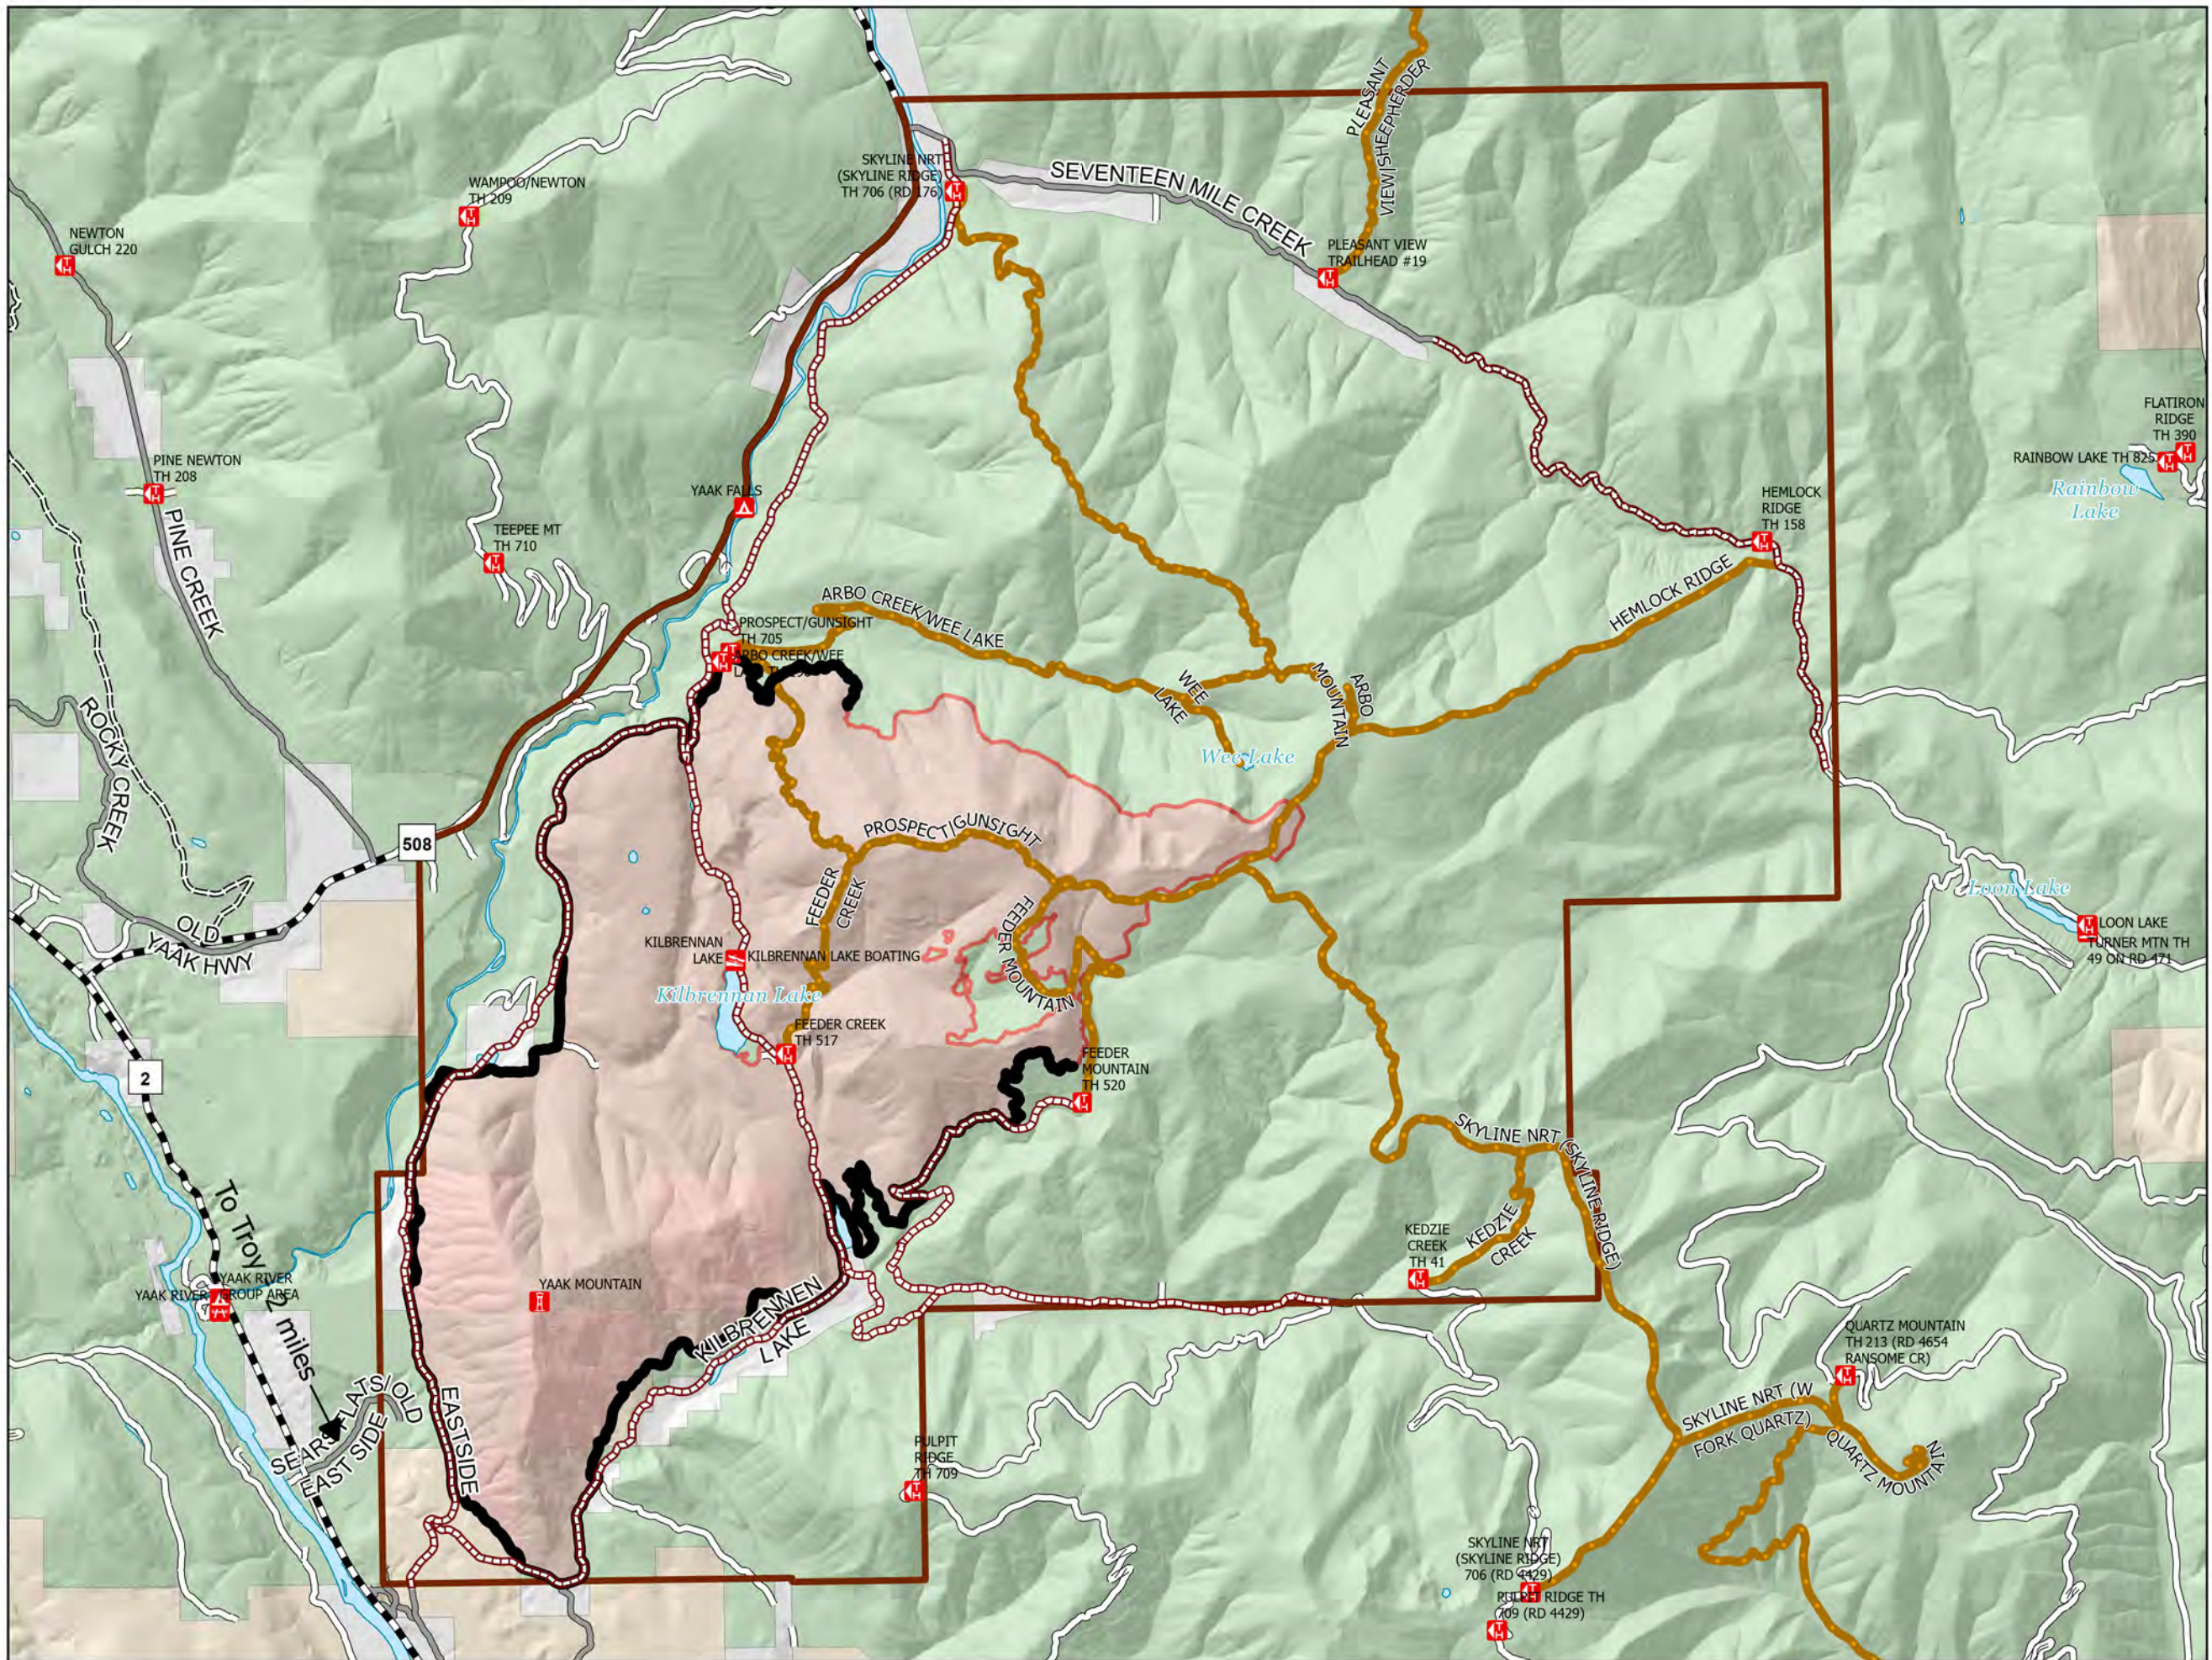

South Yaak Public Information

9/1/2021
12371 Acres
74% Contained

-  Trailheads
-  Boating Site
-  Campground
-  Group Picnic Site
-  Lookout
-  Contained Line
-  Trail Closures
-  Road Closures
-  Area Closure
-  Fire Edge
-  USFS
-  Other Private
-  Private Timberlands

InciWeb
South Yaak

NR Team 7
9/1/2021 0910
Acres from IR
North American 1983 Datum, LatLong Grid