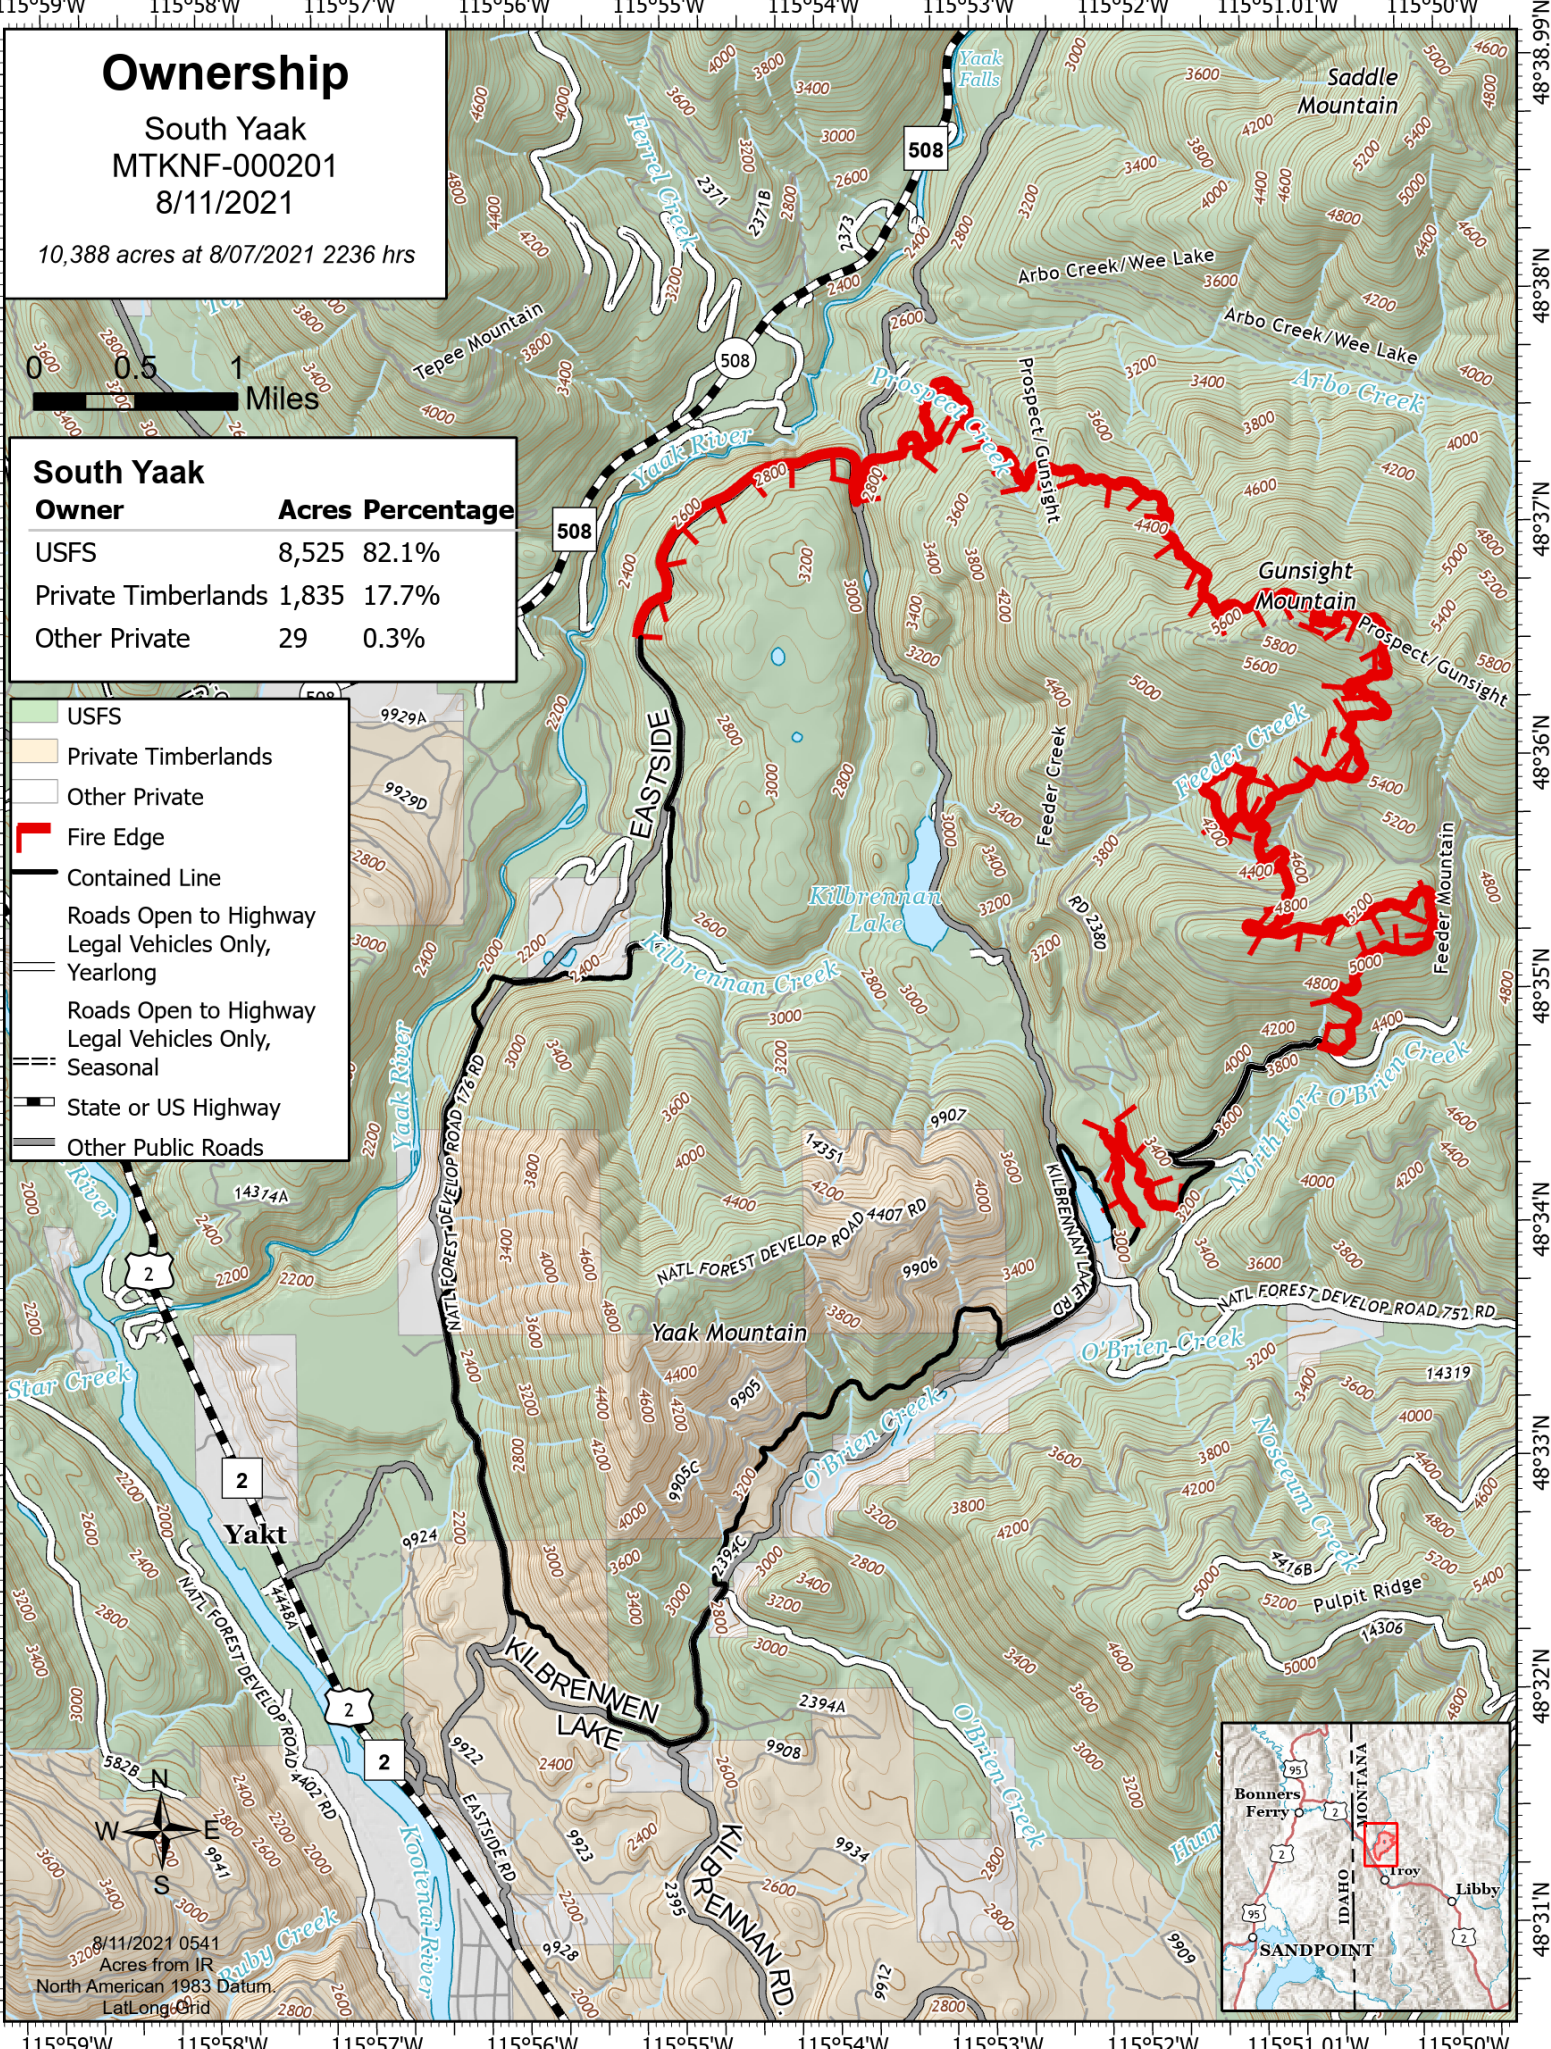

Ownership

South Yaak
MTKNF-000201
8/11/2021

10,388 acres at 8/07/2021 2236 hrs

0 0.5 1 Miles

South Yaak

Owner	Acres	Percentage
USFS	8,525	82.1%
Private Timberlands	1,835	17.7%
Other Private	29	0.3%

- USFS
- Private Timberlands
- Other Private
- Fire Edge
- Contained Line
- Roads Open to Highway
Legal Vehicles Only,
Yearlong
- Roads Open to Highway
Legal Vehicles Only,
Seasonal
- State or US Highway
- Other Public Roads

8/11/2021 0541
Acres from IR
North American 1983 Datum
LatLong Grid