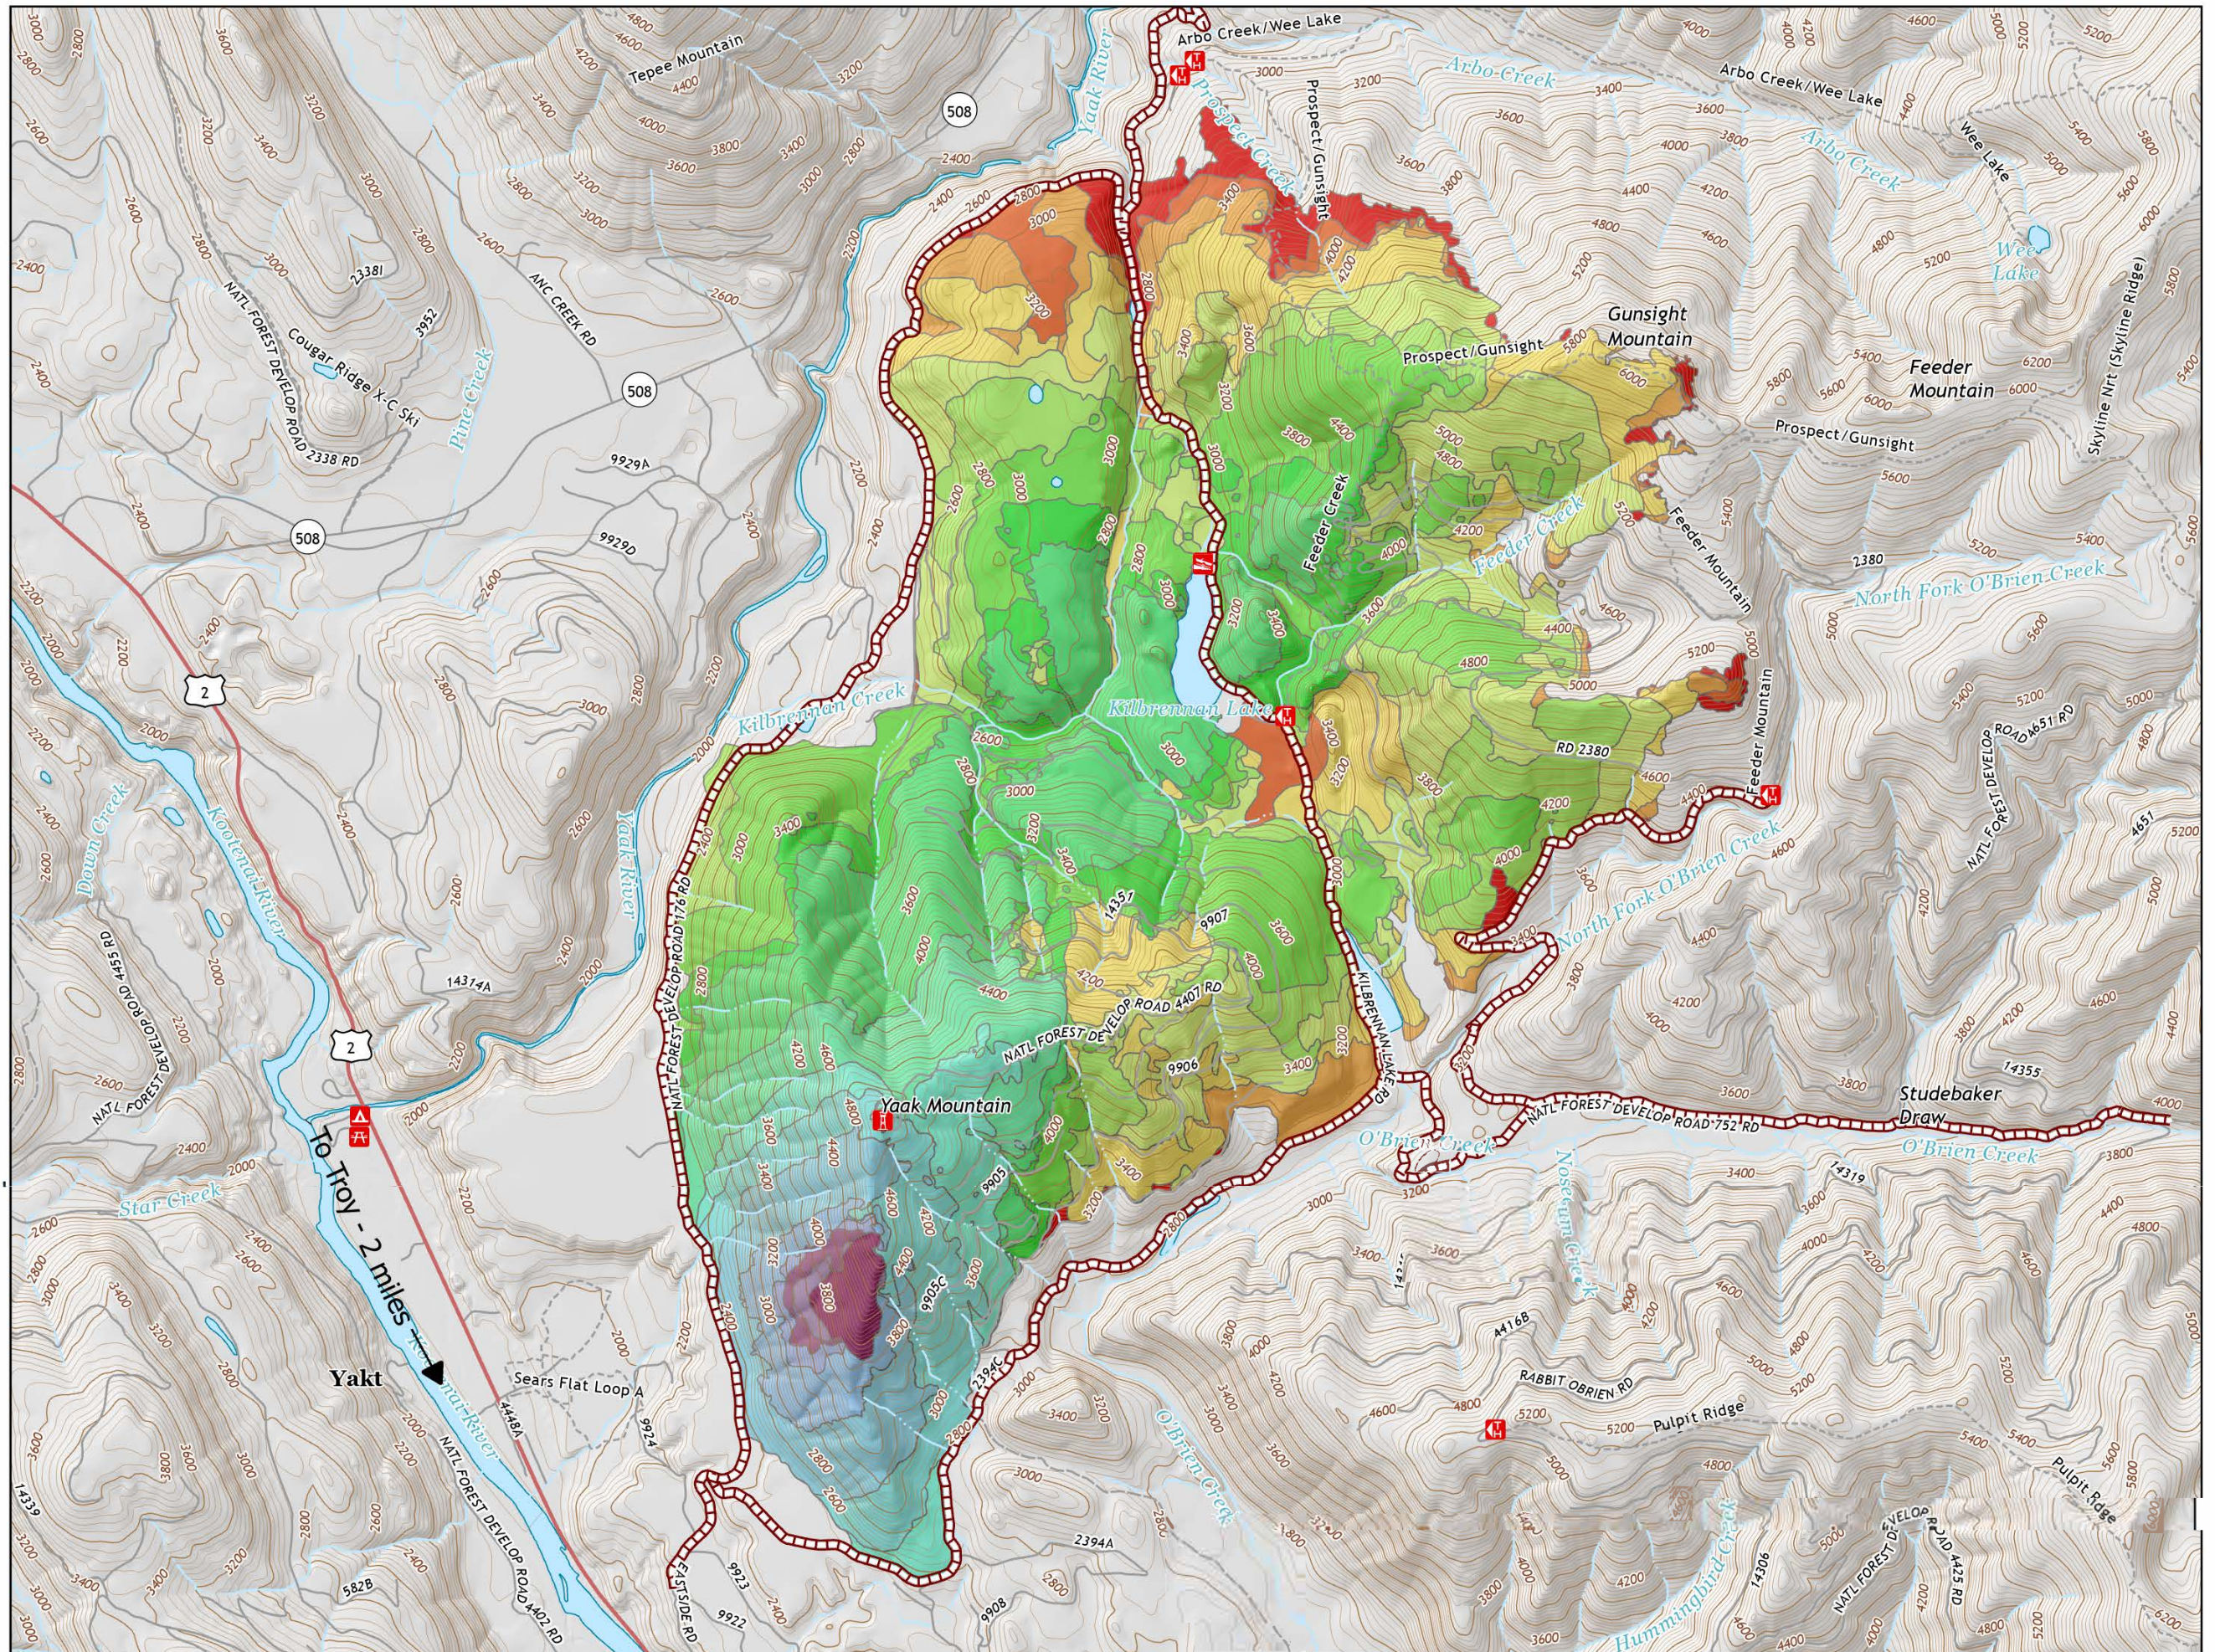

South Yaak Progression

8/11/2021

10,388 Acres

44% Containment

▬ Road Closures

Progression-Color Ramp

- July 18, 2021: 75 ac
- July 20, 2021: 128 ac
- July 20, 2021: 96 ac
- July 21, 2021: 161 ac
- July 22, 2021: 328 ac
- July 23, 2021: 715 ac
- July 24, 2021: 1152 ac
- July 25, 2021: 1512 ac
- July 26, 2021: 1971 ac
- July 27, 2021: 3372 ac
- July 28, 2021: 4140 ac
- July 29, 2021: 5807 ac
- July 30, 2021: 6952 ac
- July 31, 2021: 8327 ac
- August 01, 2021: 9290 ac
- August 04, 2021: 9795 ac
- August 05, 2021: 10153 ac
- August 07, 2021: 10380 ac

0 0.25 0.5 0.75 1

Miles

GB Team 6
8/10/2021 0913
Acres from IR

North American 1983 Datum. LatLong Grid