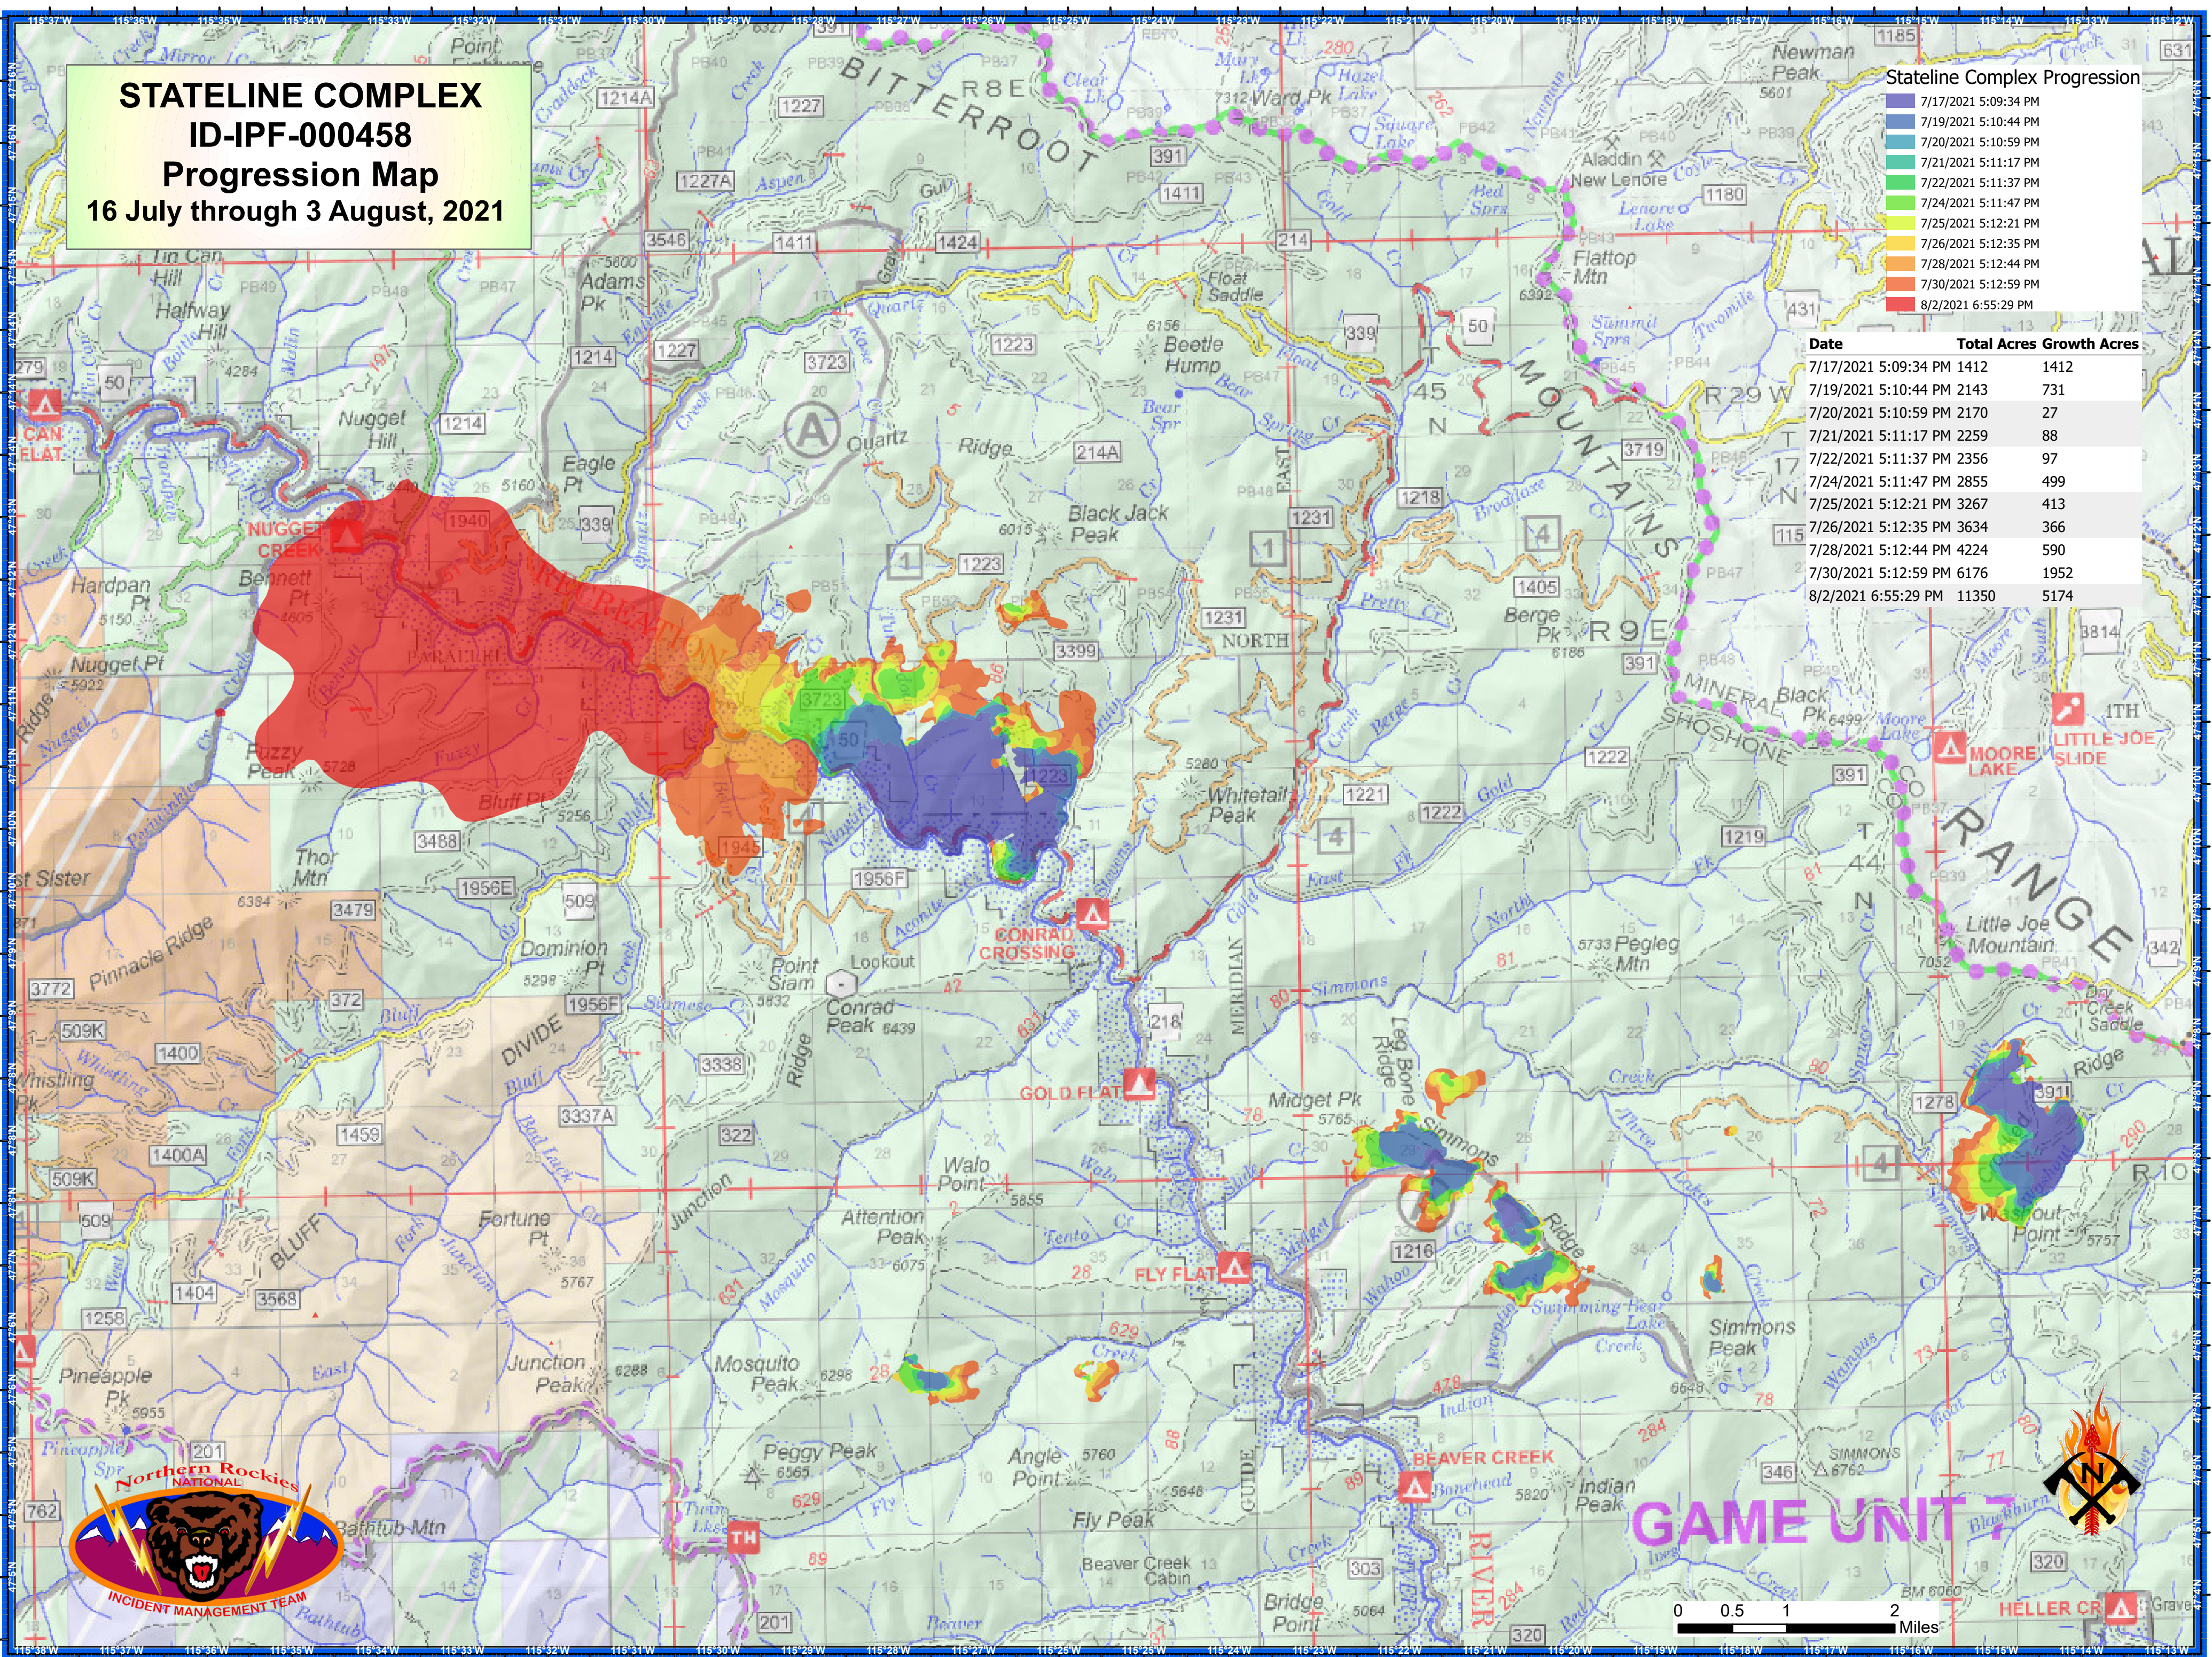

**STATELINE COMPLEX  
ID-IPF-000458  
Progression Map  
16 July through 3 August, 2021**

Date	Total Acres	Growth Acres
7/17/2021 5:09:34 PM	1412	1412
7/19/2021 5:10:44 PM	2143	731
7/20/2021 5:10:59 PM	2170	27
7/21/2021 5:11:17 PM	2259	88
7/22/2021 5:11:37 PM	2356	97
7/24/2021 5:11:47 PM	2855	499
7/25/2021 5:12:21 PM	3267	413
7/26/2021 5:12:35 PM	3634	366
7/28/2021 5:12:44 PM	4224	590
7/30/2021 5:12:59 PM	6176	1952
8/2/2021 6:55:29 PM	11350	5174

**GAME UNIT 7**

HELLER CR