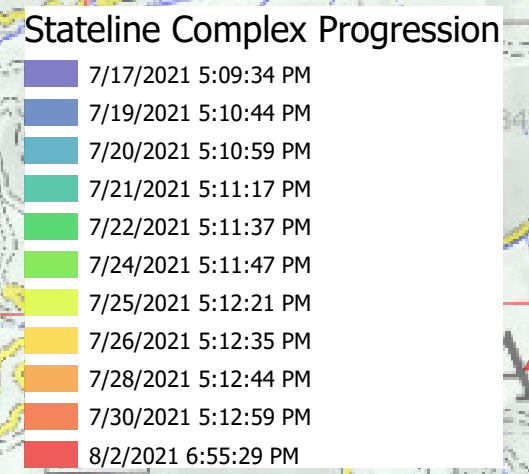

**STATELINE COMPLEX  
ID-IPF-000458  
Progression Map  
16 July through 3 August, 2021**

Date	Total Acres	Growth Acres
7/17/2021 5:09:34 PM	1412	1412
7/19/2021 5:10:44 PM	2143	731
7/20/2021 5:10:59 PM	2170	27
7/21/2021 5:11:17 PM	2259	88
7/22/2021 5:11:37 PM	2356	97
7/24/2021 5:11:47 PM	2855	499
7/25/2021 5:12:21 PM	3267	413
7/26/2021 5:12:35 PM	3634	366
7/28/2021 5:12:44 PM	4224	590
7/30/2021 5:12:59 PM	6176	1952
8/2/2021 6:55:29 PM	11350	5174