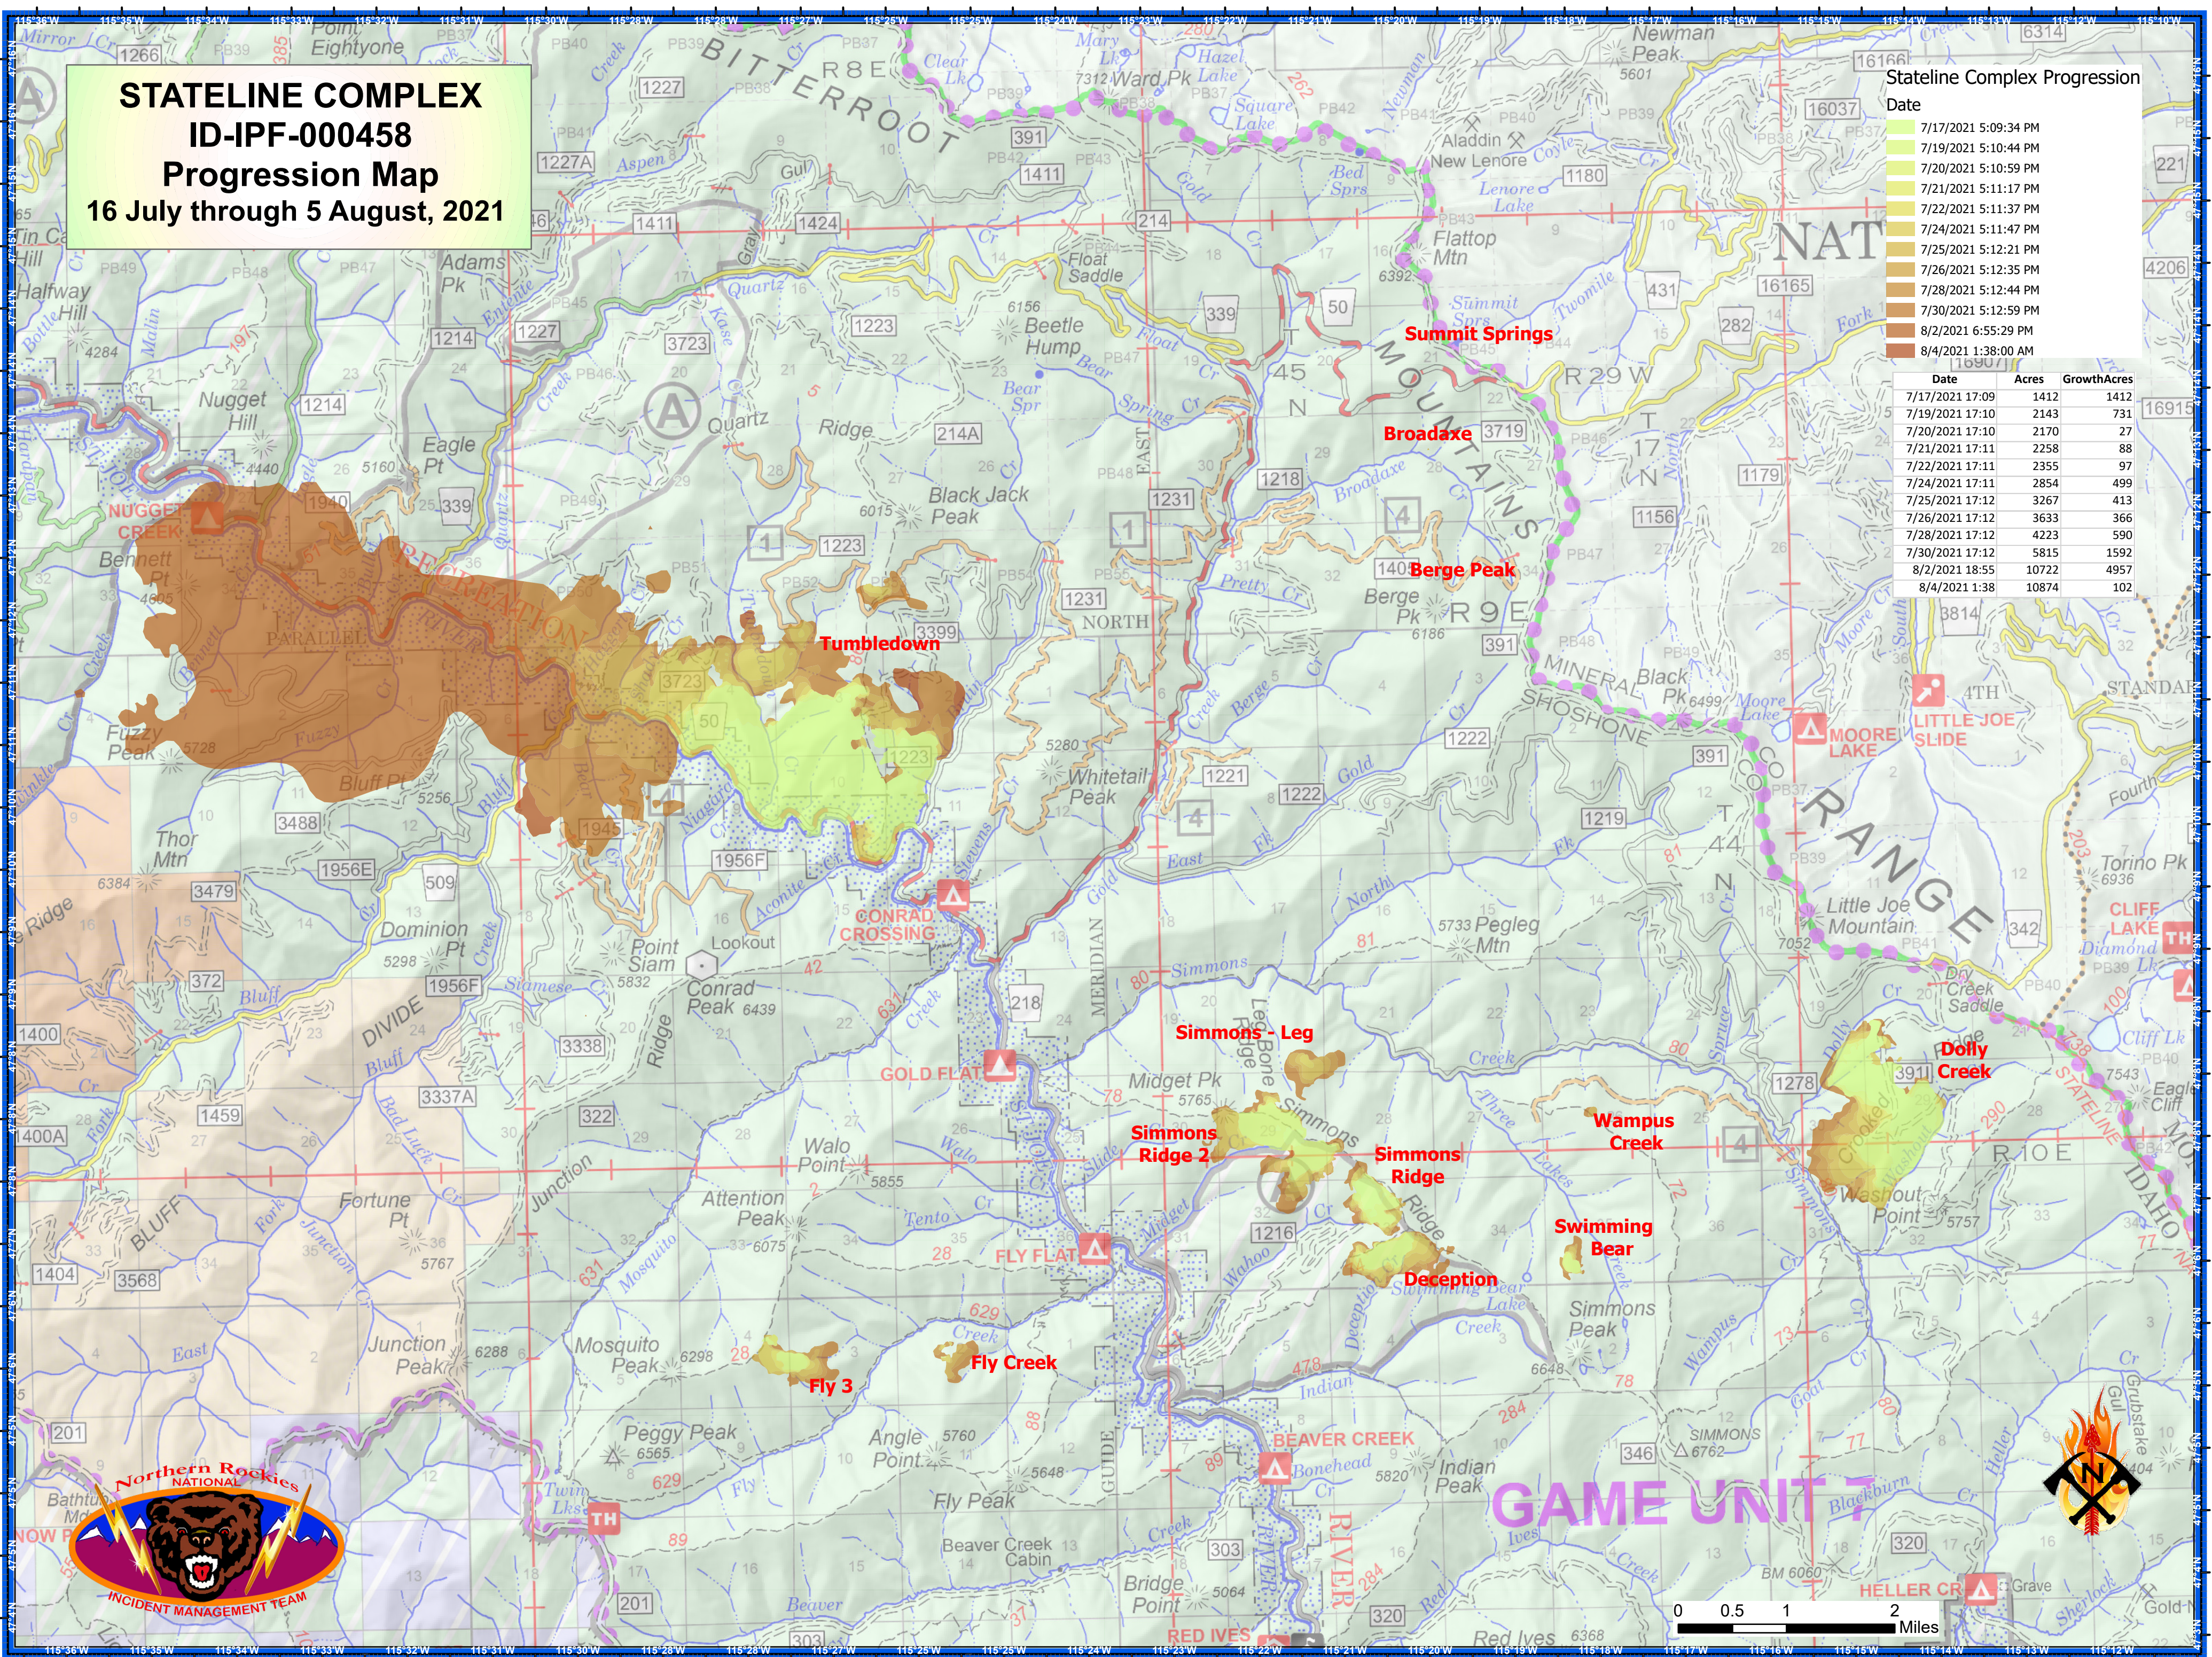

STATELINE COMPLEX
ID-IPF-000458
Progression Map
16 July through 5 August, 2021

Stateline Complex Progression

Date

- 7/17/2021 5:09:34 PM
- 7/19/2021 5:10:44 PM
- 7/20/2021 5:10:59 PM
- 7/21/2021 5:11:17 PM
- 7/22/2021 5:11:37 PM
- 7/24/2021 5:11:47 PM
- 7/25/2021 5:12:21 PM
- 7/26/2021 5:12:35 PM
- 7/28/2021 5:12:44 PM
- 7/30/2021 5:12:59 PM
- 8/2/2021 6:55:29 PM
- 8/4/2021 1:38:00 AM

Date	Acres	GrowthAcres
7/17/2021 17:09	1412	1412
7/19/2021 17:10	2143	731
7/20/2021 17:10	2170	27
7/21/2021 17:11	2258	88
7/22/2021 17:11	2355	97
7/24/2021 17:11	2854	499
7/25/2021 17:12	3267	413
7/26/2021 17:12	3633	366
7/28/2021 17:12	4223	590
7/30/2021 17:12	5815	1592
8/2/2021 18:55	10722	4957
8/4/2021 1:38	10874	102

0 0.5 1 2 Miles