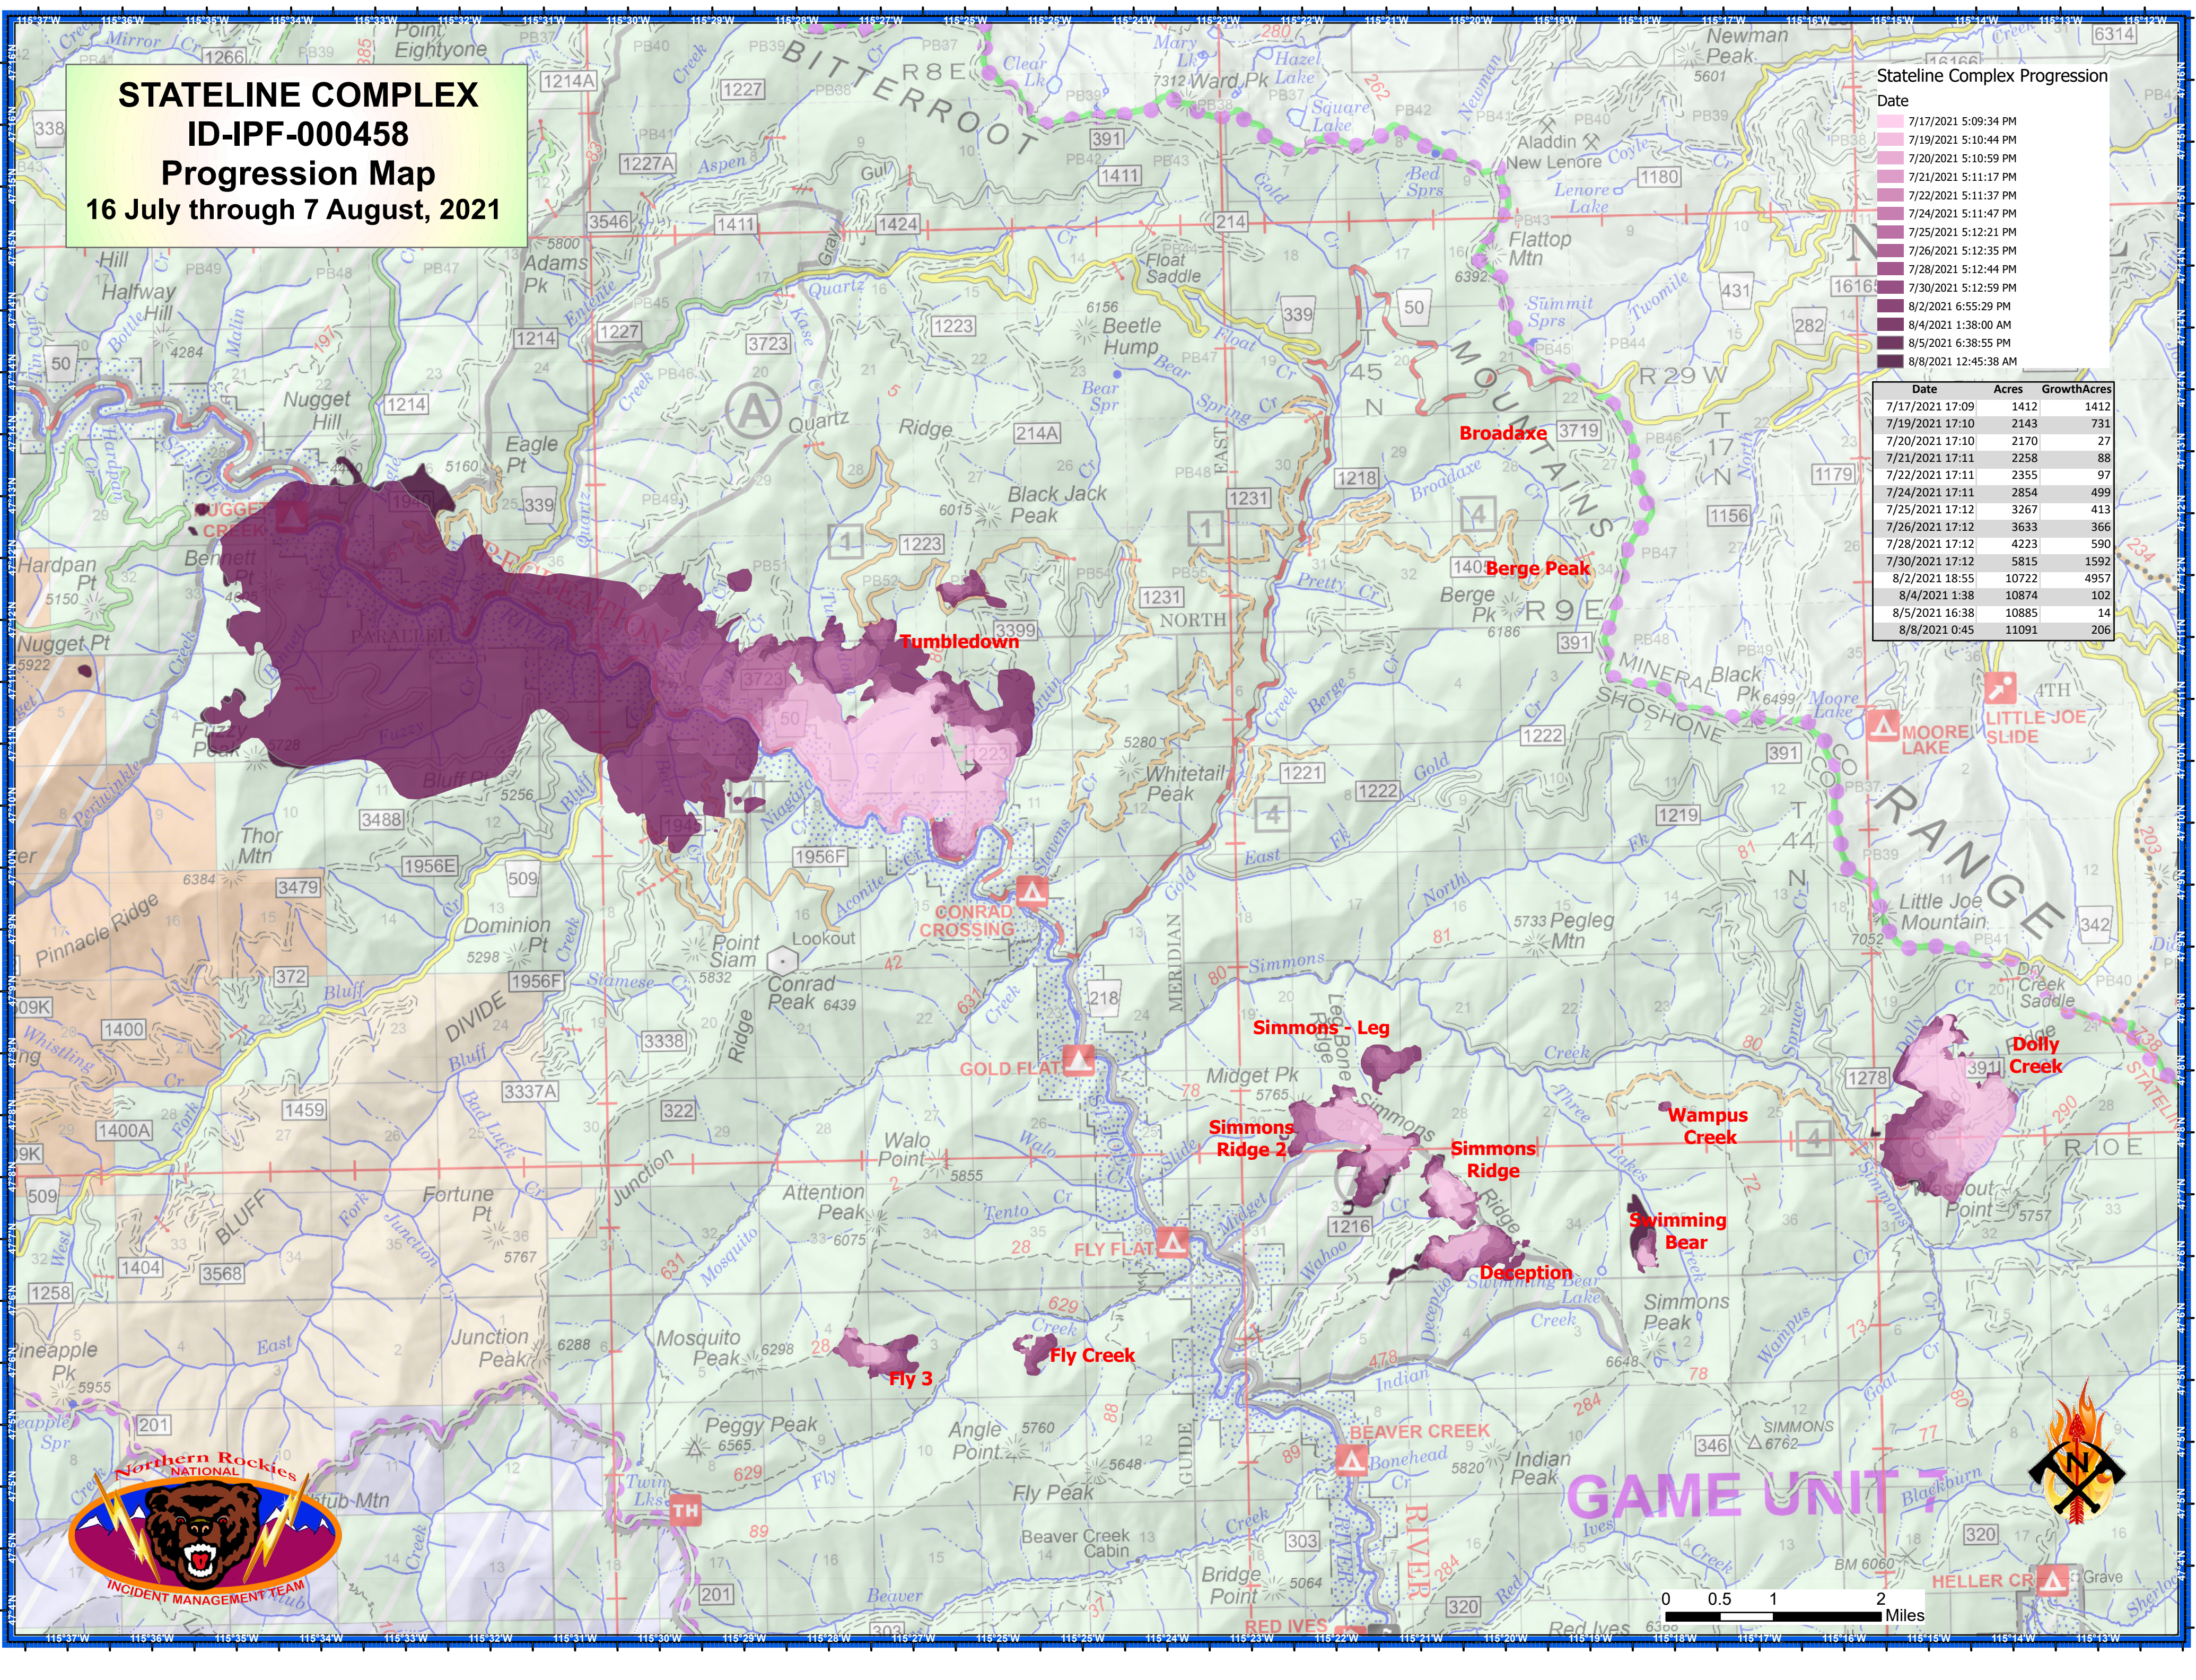

STATELINE COMPLEX
ID-IPF-000458
Progression Map
16 July through 7 August, 2021

Stataline Complex Progression

| Date | Acres | GrowthAcres |
|----------------------|-------|-------------|
| 7/17/2021 5:09:34 PM | 1412 | 1412 |
| 7/19/2021 5:10:44 PM | 2143 | 731 |
| 7/20/2021 5:10:59 PM | 2170 | 27 |
| 7/21/2021 5:11:17 PM | 2258 | 88 |
| 7/22/2021 5:11:37 PM | 2355 | 97 |
| 7/24/2021 5:11:47 PM | 2854 | 499 |
| 7/25/2021 5:12:21 PM | 3267 | 413 |
| 7/26/2021 5:12:35 PM | 3633 | 366 |
| 7/28/2021 5:12:44 PM | 4223 | 590 |
| 7/30/2021 5:12:59 PM | 5815 | 1592 |
| 8/2/2021 1:38:00 AM | 10722 | 4957 |
| 8/4/2021 1:38:00 AM | 10874 | 102 |
| 8/5/2021 6:38:55 PM | 10885 | 14 |
| 8/8/2021 12:45:38 AM | 11091 | 206 |

| Date | Acres | GrowthAcres |
|-----------------|-------|-------------|
| 7/17/2021 17:09 | 1412 | 1412 |
| 7/19/2021 17:10 | 2143 | 731 |
| 7/20/2021 17:10 | 2170 | 27 |
| 7/21/2021 17:11 | 2258 | 88 |
| 7/22/2021 17:11 | 2355 | 97 |
| 7/24/2021 17:11 | 2854 | 499 |
| 7/25/2021 17:12 | 3267 | 413 |
| 7/26/2021 17:12 | 3633 | 366 |
| 7/28/2021 17:12 | 4223 | 590 |
| 7/30/2021 17:12 | 5815 | 1592 |
| 8/2/2021 18:55 | 10722 | 4957 |
| 8/4/2021 1:38 | 10874 | 102 |
| 8/5/2021 16:38 | 10885 | 14 |
| 8/8/2021 0:45 | 11091 | 206 |

GAME UNIT

0 0.5 1 2 Miles