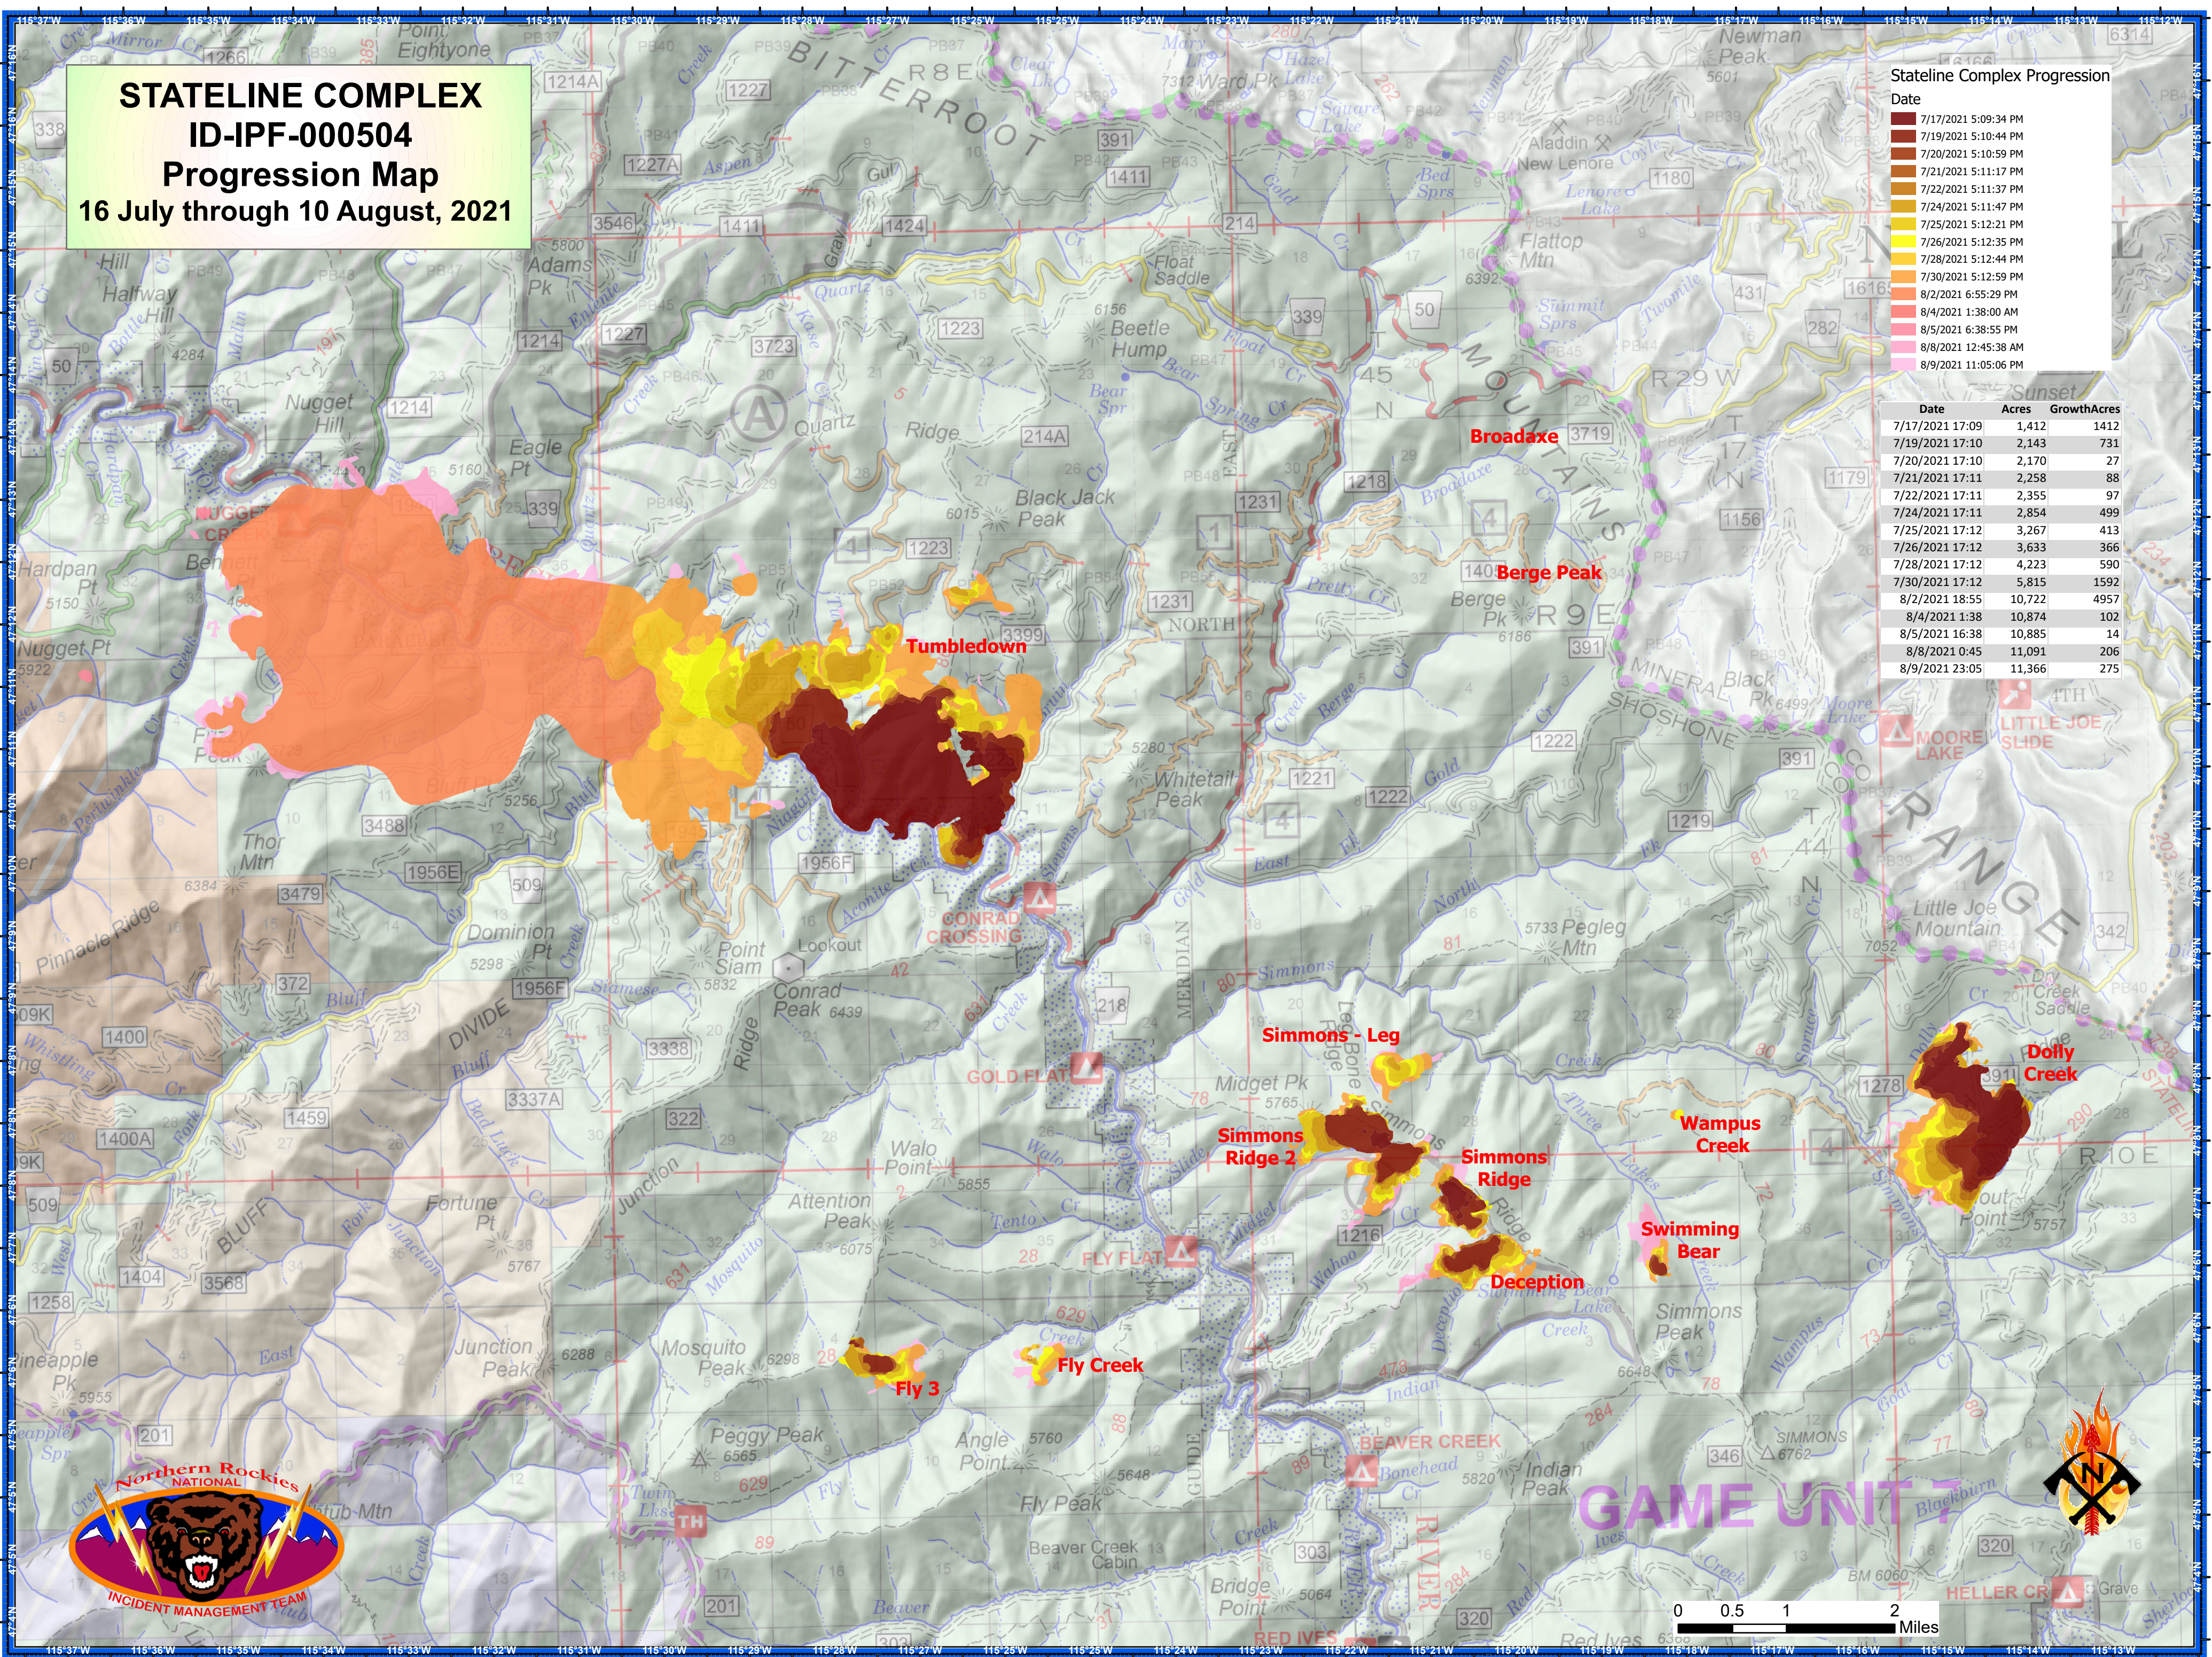

STATELINE COMPLEX
ID-IPF-000504
Progression Map
16 July through 10 August, 2021

Stateline Complex Progression

Date

7/17/2021 5:09:34 PM	Dark Red
7/19/2021 5:10:44 PM	Red
7/20/2021 5:10:59 PM	Orange-Red
7/21/2021 5:11:17 PM	Orange
7/22/2021 5:11:37 PM	Light Orange
7/24/2021 5:11:47 PM	Yellow-Orange
7/25/2021 5:12:21 PM	Yellow
7/26/2021 5:12:35 PM	Light Yellow
7/28/2021 5:12:44 PM	Light Green
7/30/2021 5:12:59 PM	Green
8/2/2021 6:55:29 PM	Light Green
8/4/2021 1:38:00 AM	Light Green
8/5/2021 6:38:55 PM	Light Green
8/8/2021 12:45:38 AM	Light Green
8/9/2021 11:05:06 PM	Light Green

Date	Acres	Growth	Acres
7/17/2021 17:09	1,412	1,412	1412
7/19/2021 17:10	2,143	731	731
7/20/2021 17:10	2,170	27	27
7/21/2021 17:11	2,258	88	88
7/22/2021 17:11	2,355	97	97
7/24/2021 17:11	2,854	499	499
7/25/2021 17:12	3,267	413	413
7/26/2021 17:12	3,633	366	366
7/28/2021 17:12	4,223	590	590
7/30/2021 17:12	5,815	1592	1592
8/2/2021 18:55	10,722	4957	4957
8/4/2021 1:38	10,874	102	102
8/5/2021 16:38	10,885	14	14
8/8/2021 0:45	11,091	206	206
8/9/2021 23:05	11,366	275	275

GAME UNIT