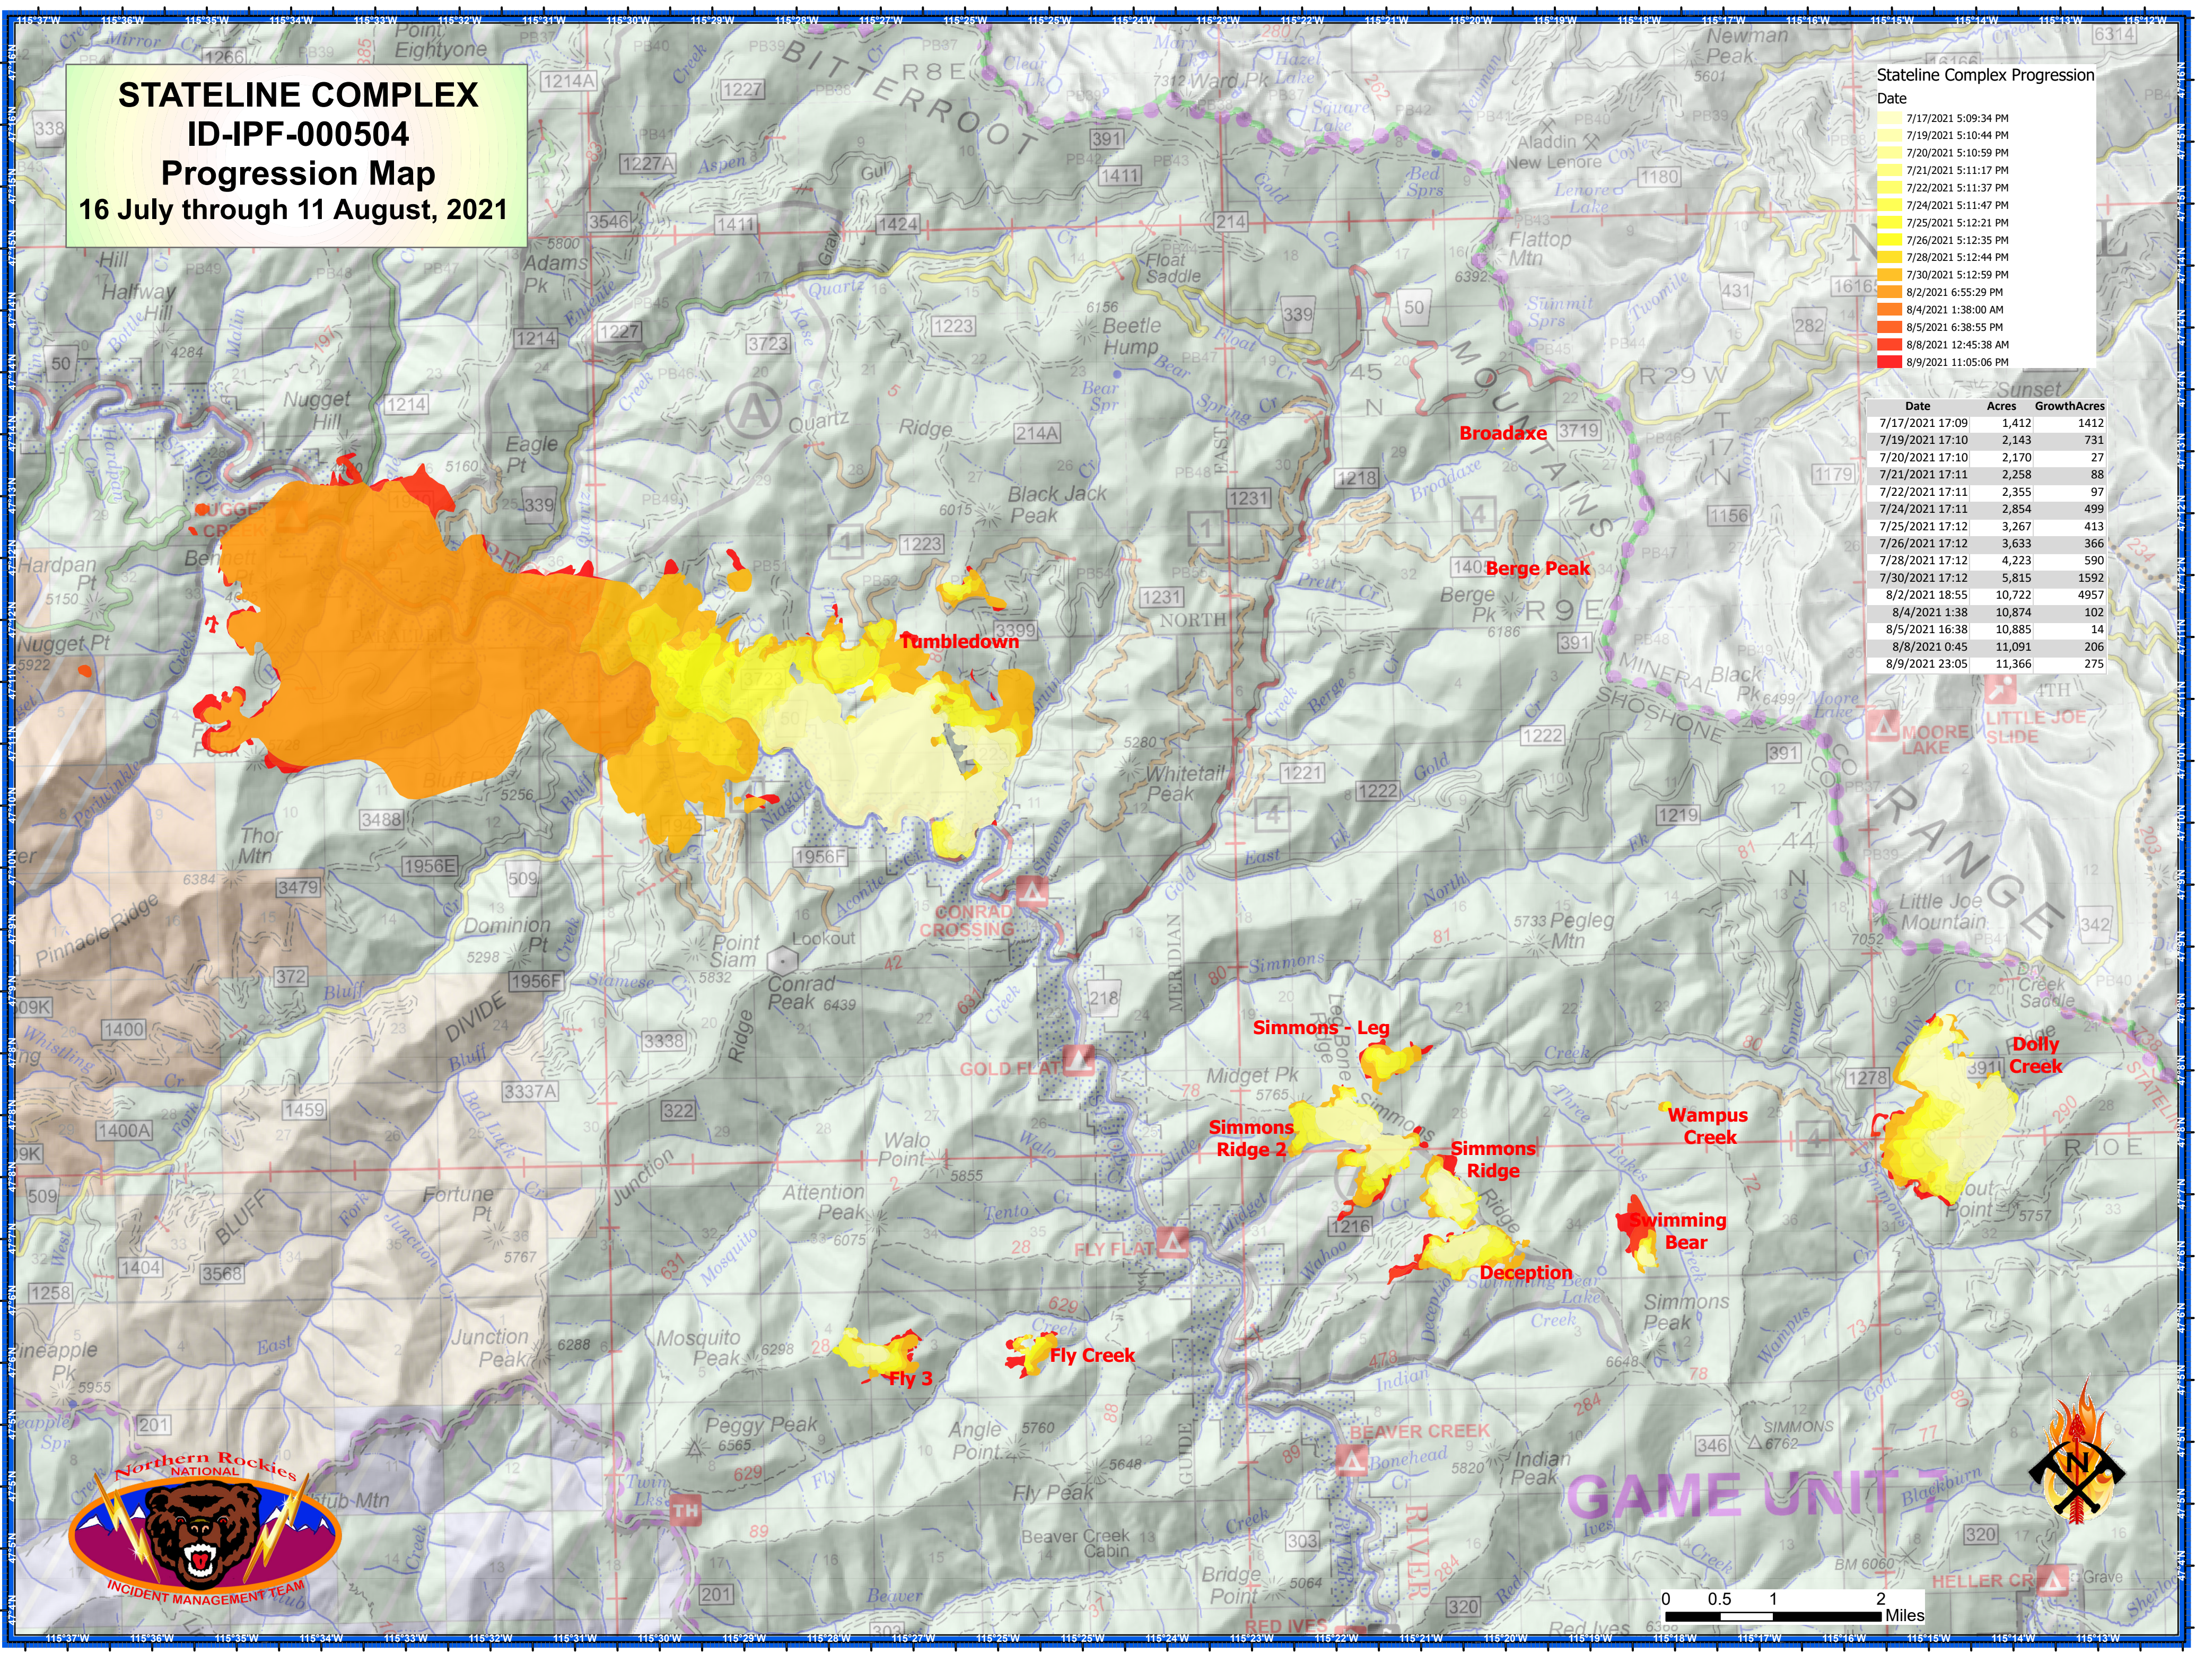

STATELINE COMPLEX
ID-IPF-000504
Progression Map
16 July through 11 August, 2021

Stateline Complex Progression

Date

7/17/2021 5:09:34 PM
7/19/2021 5:10:44 PM
7/20/2021 5:10:59 PM
7/21/2021 5:11:17 PM
7/22/2021 5:11:37 PM
7/24/2021 5:11:47 PM
7/25/2021 5:12:21 PM
7/26/2021 5:12:35 PM
7/28/2021 5:12:44 PM
7/30/2021 5:12:59 PM
8/2/2021 6:55:29 PM
8/4/2021 1:38:00 AM
8/5/2021 6:38:55 PM
8/8/2021 12:45:38 AM
8/9/2021 11:05:06 PM

Date	Acres	Growth	Acres
7/17/2021 17:09	1,412	1,412	1412
7/19/2021 17:10	2,143	731	731
7/20/2021 17:10	2,170	27	27
7/21/2021 17:11	2,258	88	88
7/22/2021 17:11	2,355	97	97
7/24/2021 17:11	2,854	499	499
7/25/2021 17:12	3,267	413	413
7/26/2021 17:12	3,633	366	366
7/28/2021 17:12	4,223	590	590
7/30/2021 17:12	5,815	1592	1592
8/2/2021 18:55	10,722	4957	4957
8/4/2021 1:38	10,874	102	102
8/5/2021 16:38	10,885	14	14
8/8/2021 0:45	11,091	206	206
8/9/2021 23:05	11,366	275	275

GAME UNIT