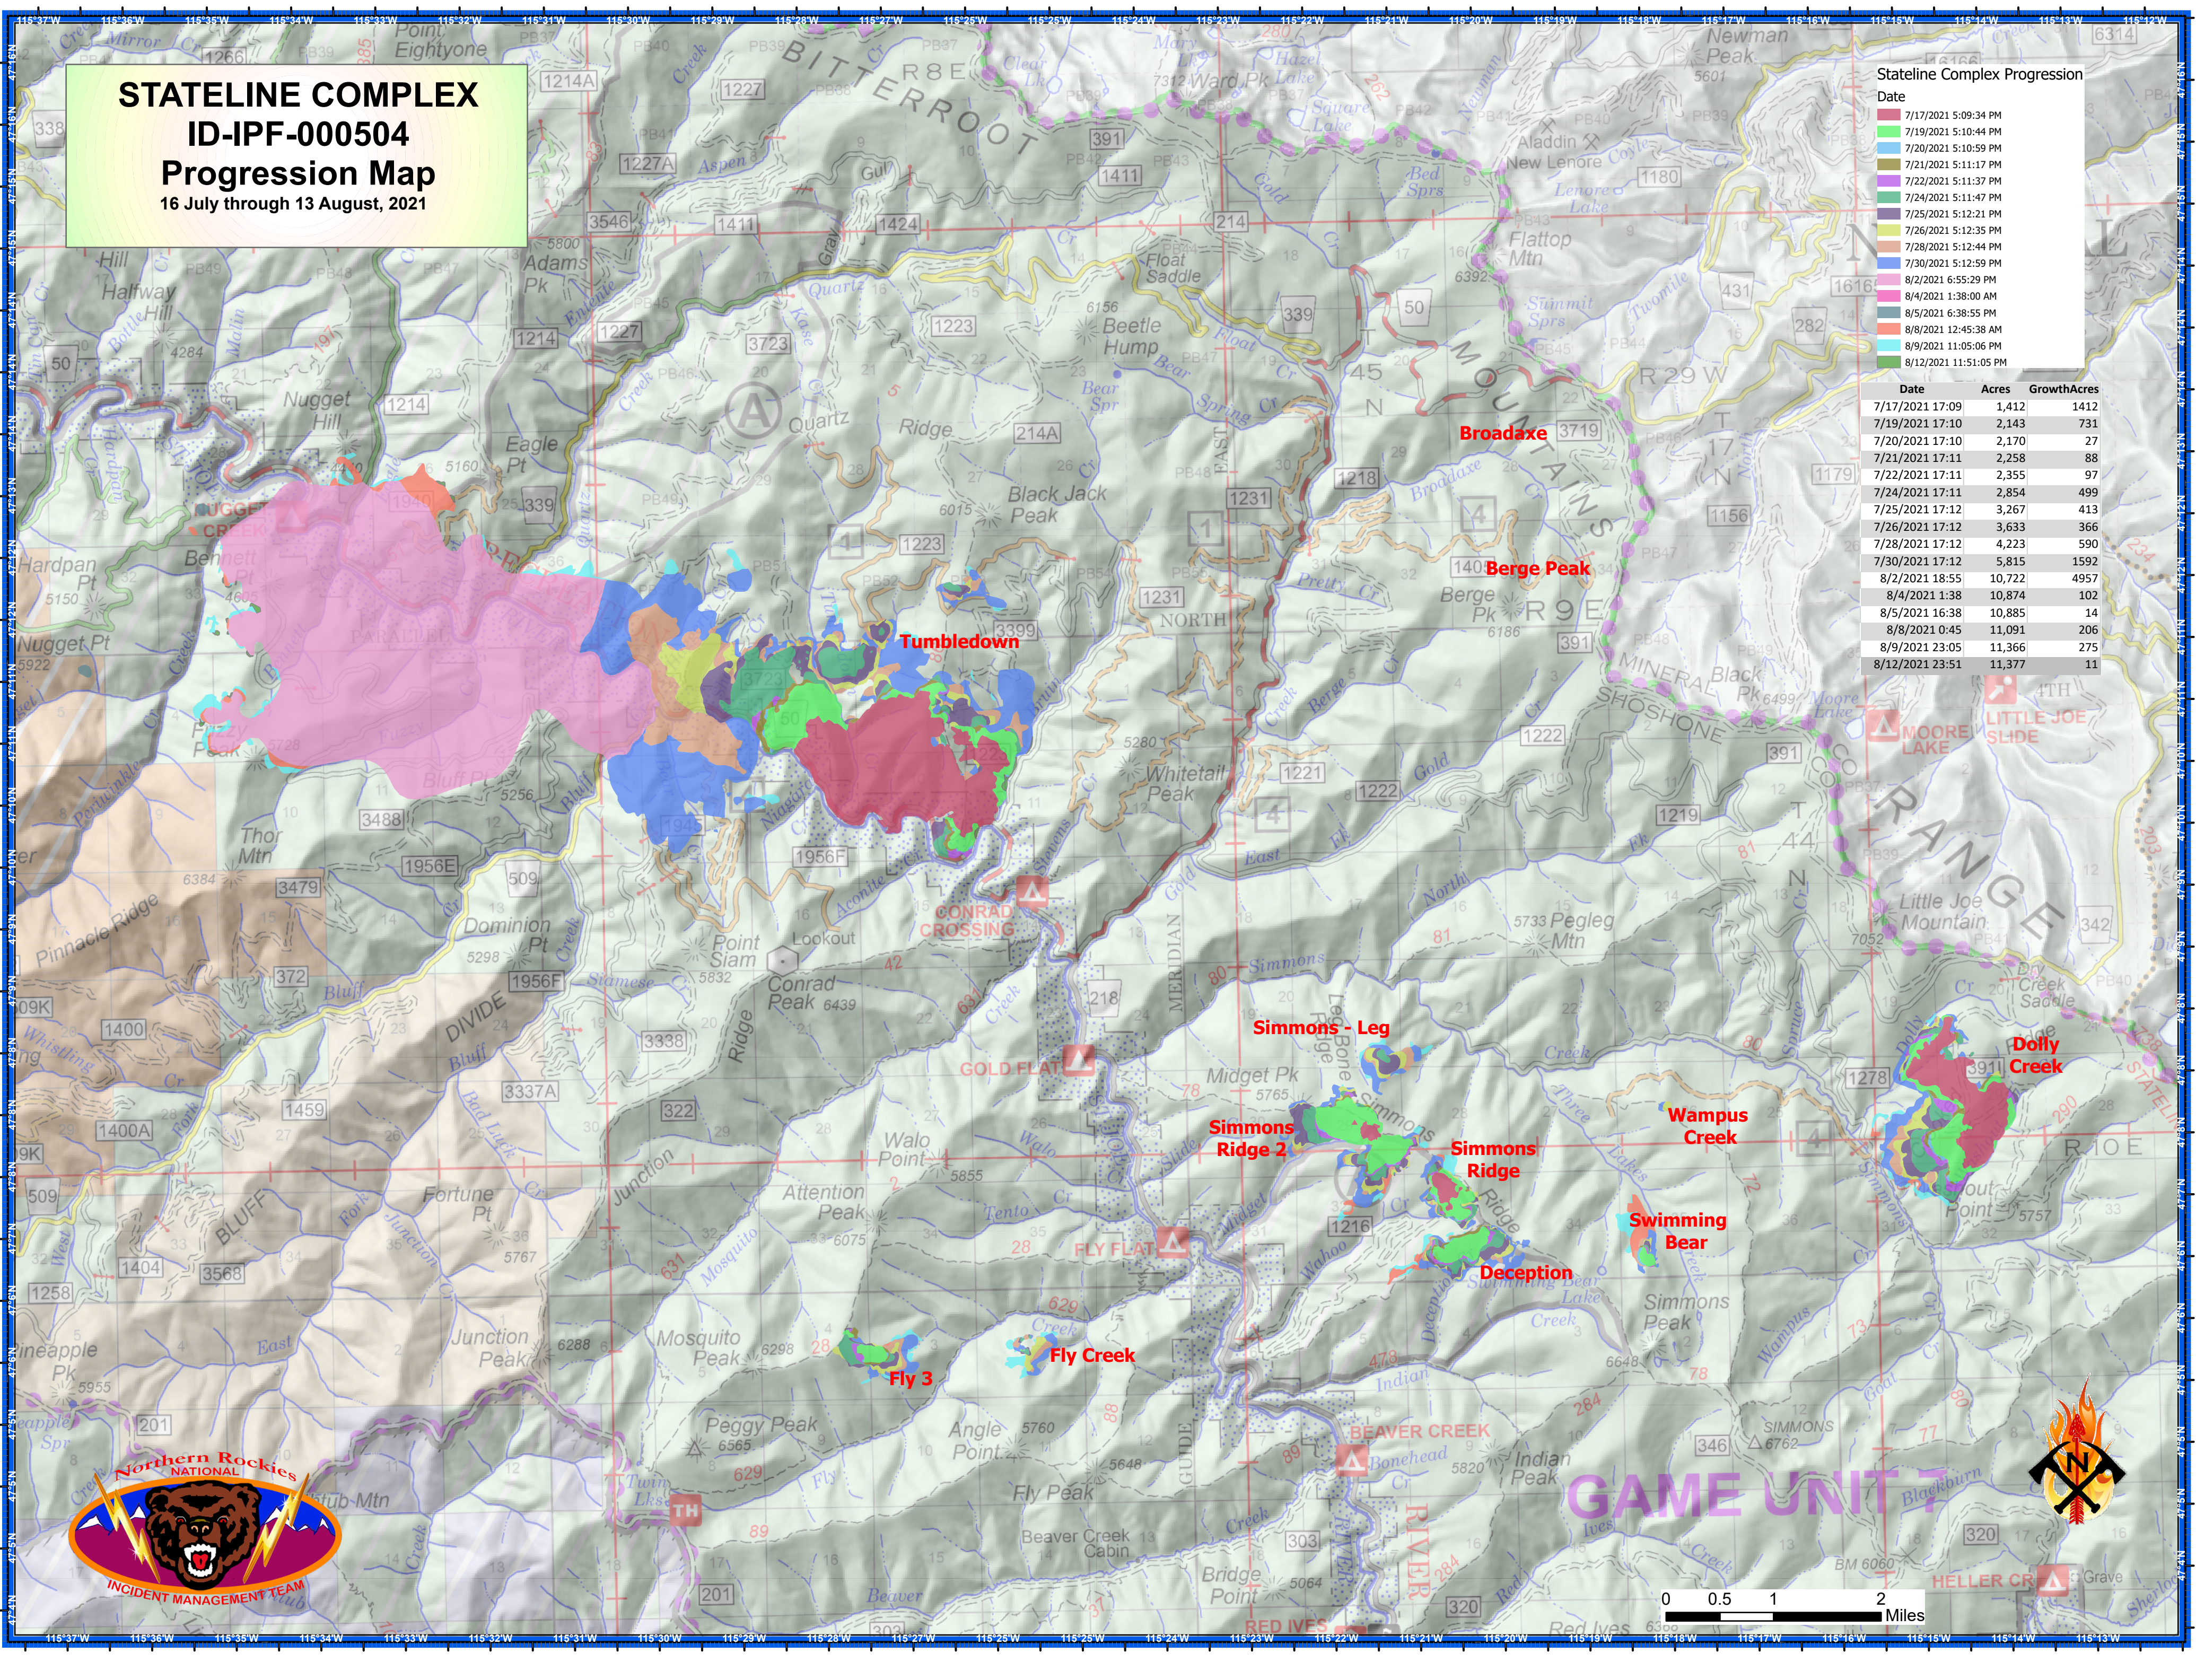

STATELINE COMPLEX
ID-IPF-000504
Progression Map
 16 July through 13 August, 2021

Stateline Complex Progression

Date

- 7/17/2021 5:09:34 PM
- 7/19/2021 5:10:44 PM
- 7/20/2021 5:10:59 PM
- 7/21/2021 5:11:17 PM
- 7/22/2021 5:11:37 PM
- 7/24/2021 5:11:47 PM
- 7/25/2021 5:12:21 PM
- 7/26/2021 5:12:35 PM
- 7/28/2021 5:12:44 PM
- 7/30/2021 5:12:59 PM
- 8/2/2021 6:55:29 PM
- 8/4/2021 1:38:00 AM
- 8/5/2021 6:38:55 PM
- 8/8/2021 12:45:38 AM
- 8/9/2021 11:05:06 PM
- 8/12/2021 11:51:05 PM

Date	Acres	GrowthAcres
7/17/2021 17:09	1,412	1412
7/19/2021 17:10	2,143	731
7/20/2021 17:10	2,170	27
7/21/2021 17:11	2,258	88
7/22/2021 17:11	2,355	97
7/24/2021 17:11	2,854	499
7/25/2021 17:12	3,267	413
7/26/2021 17:12	3,633	366
7/28/2021 17:12	4,223	590
7/30/2021 17:12	5,815	1592
8/2/2021 18:55	10,722	4957
8/4/2021 1:38	10,874	102
8/5/2021 16:38	10,885	14
8/8/2021 0:45	11,091	206
8/9/2021 23:05	11,366	275
8/12/2021 23:51	11,377	11

GAME UNIT