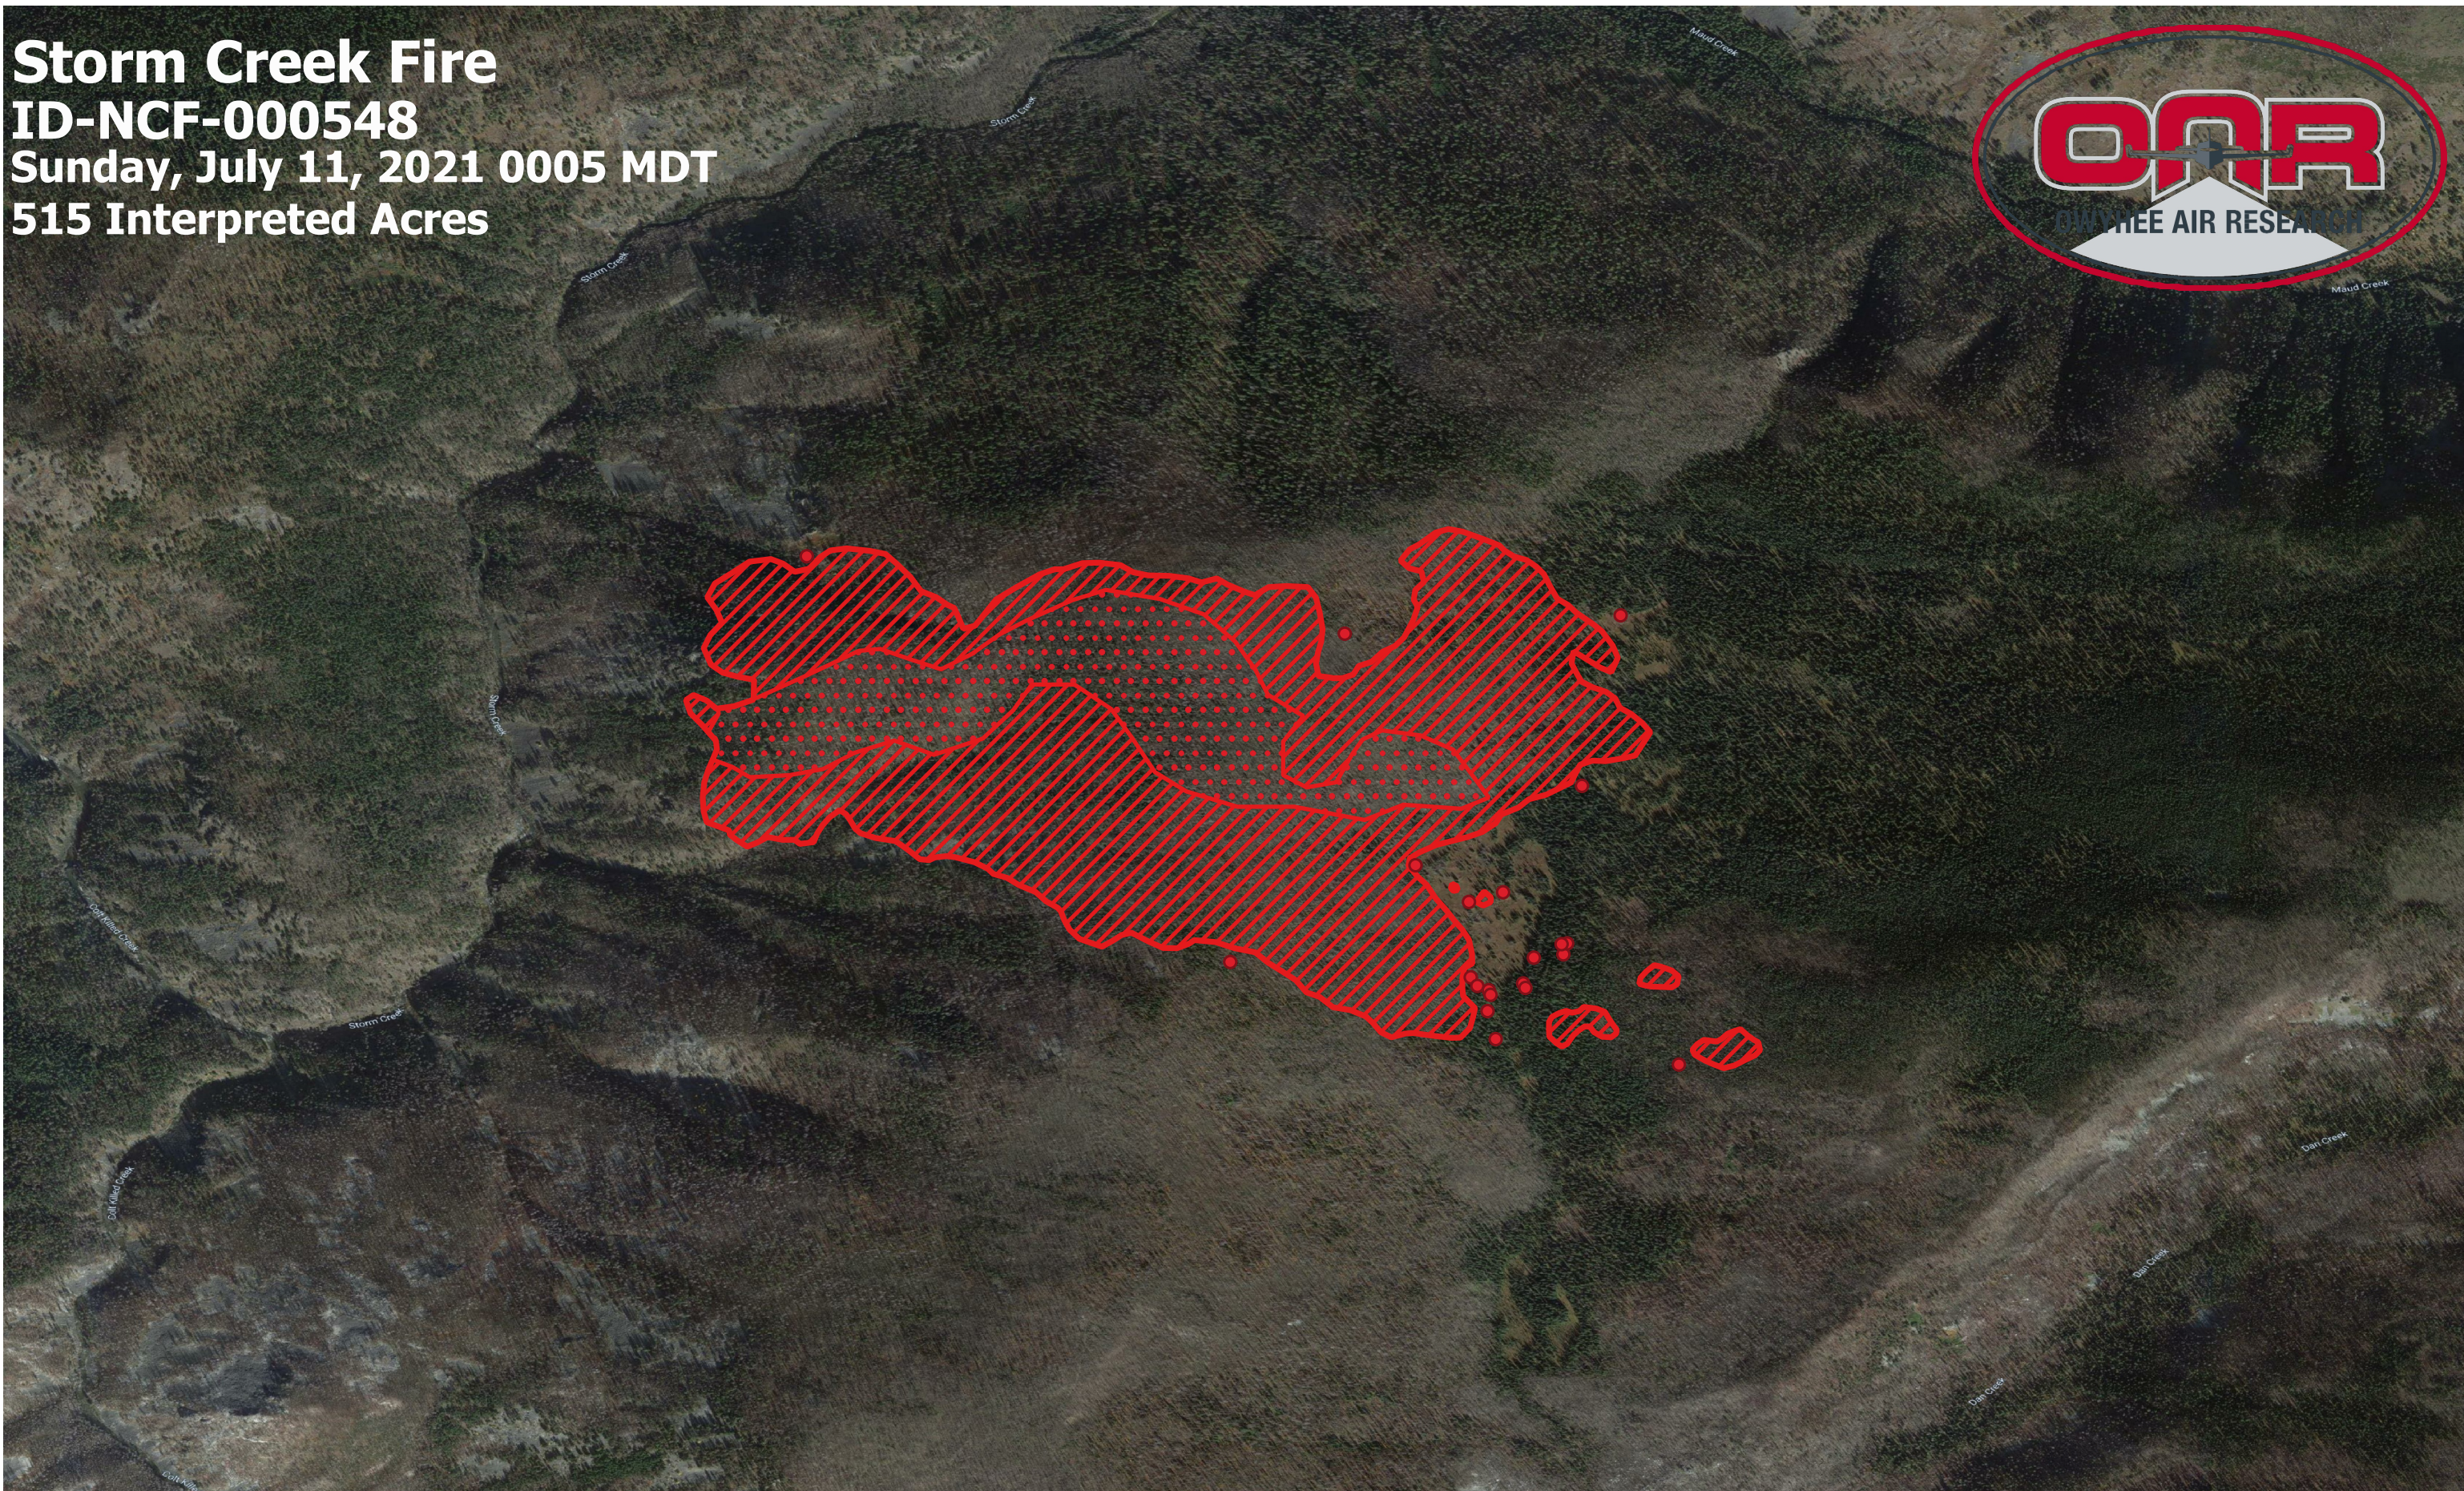

Storm Creek Fire
ID-NCF-000548
Sunday, July 11, 2021 0005 MDT
515 Interpreted Acres

Legend

-  IR Isolated Heat
-  Burn Perimeter
-  IR Intense Heat
-  IR Scattered Heat

Scale: 1:10,000
Projection: WGS 84
Produced by Owyhee Air Research, Inc.
IR Interpreter: C. Merriman
fire@owyheeair.com (208) 442-5405