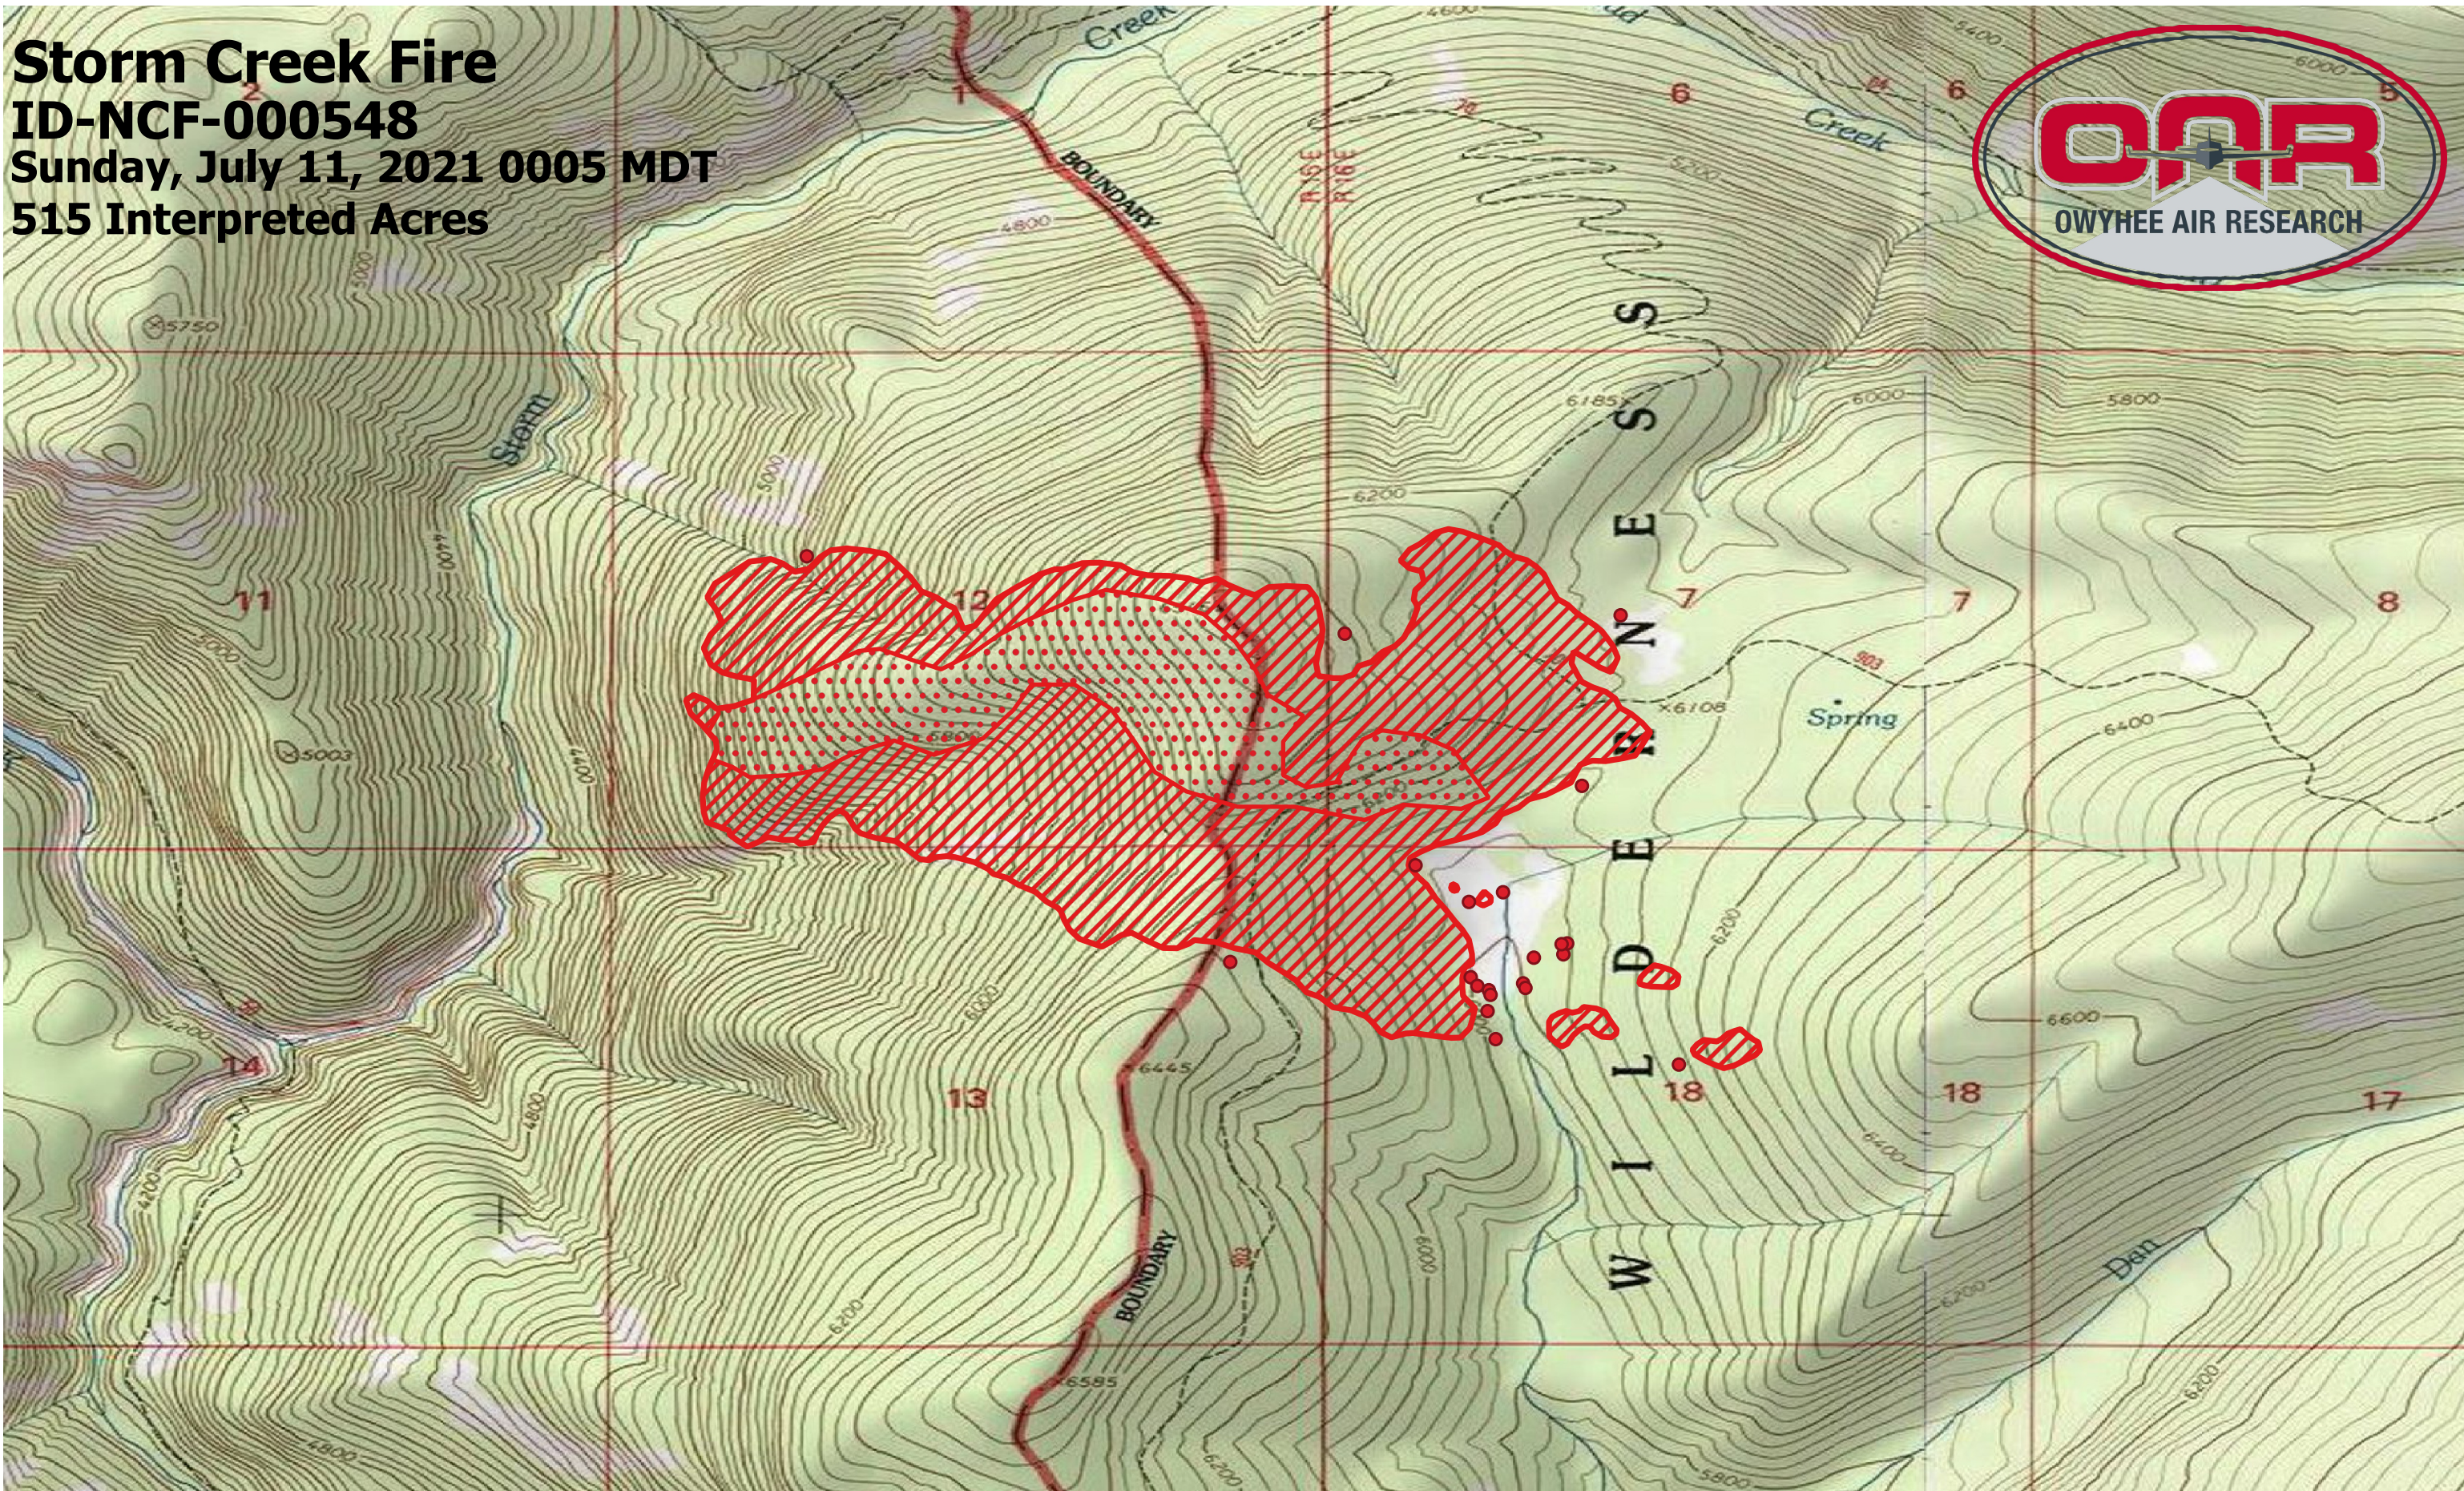

Storm Creek Fire
ID-NCF-000548
Sunday, July 11, 2021 0005 MDT
515 Interpreted Acres

Legend

- IR Isolated Heat
- Burn Perimeter
- ▨ IR Intense Heat
- ▤ IR Scattered Heat

Scale: 1:10,000
Projection: WGS 84
Produced by Owyhee Air Research, Inc.
IR Interpreter: C. Merriman
fire@owyheeair.com (208) 442-5405