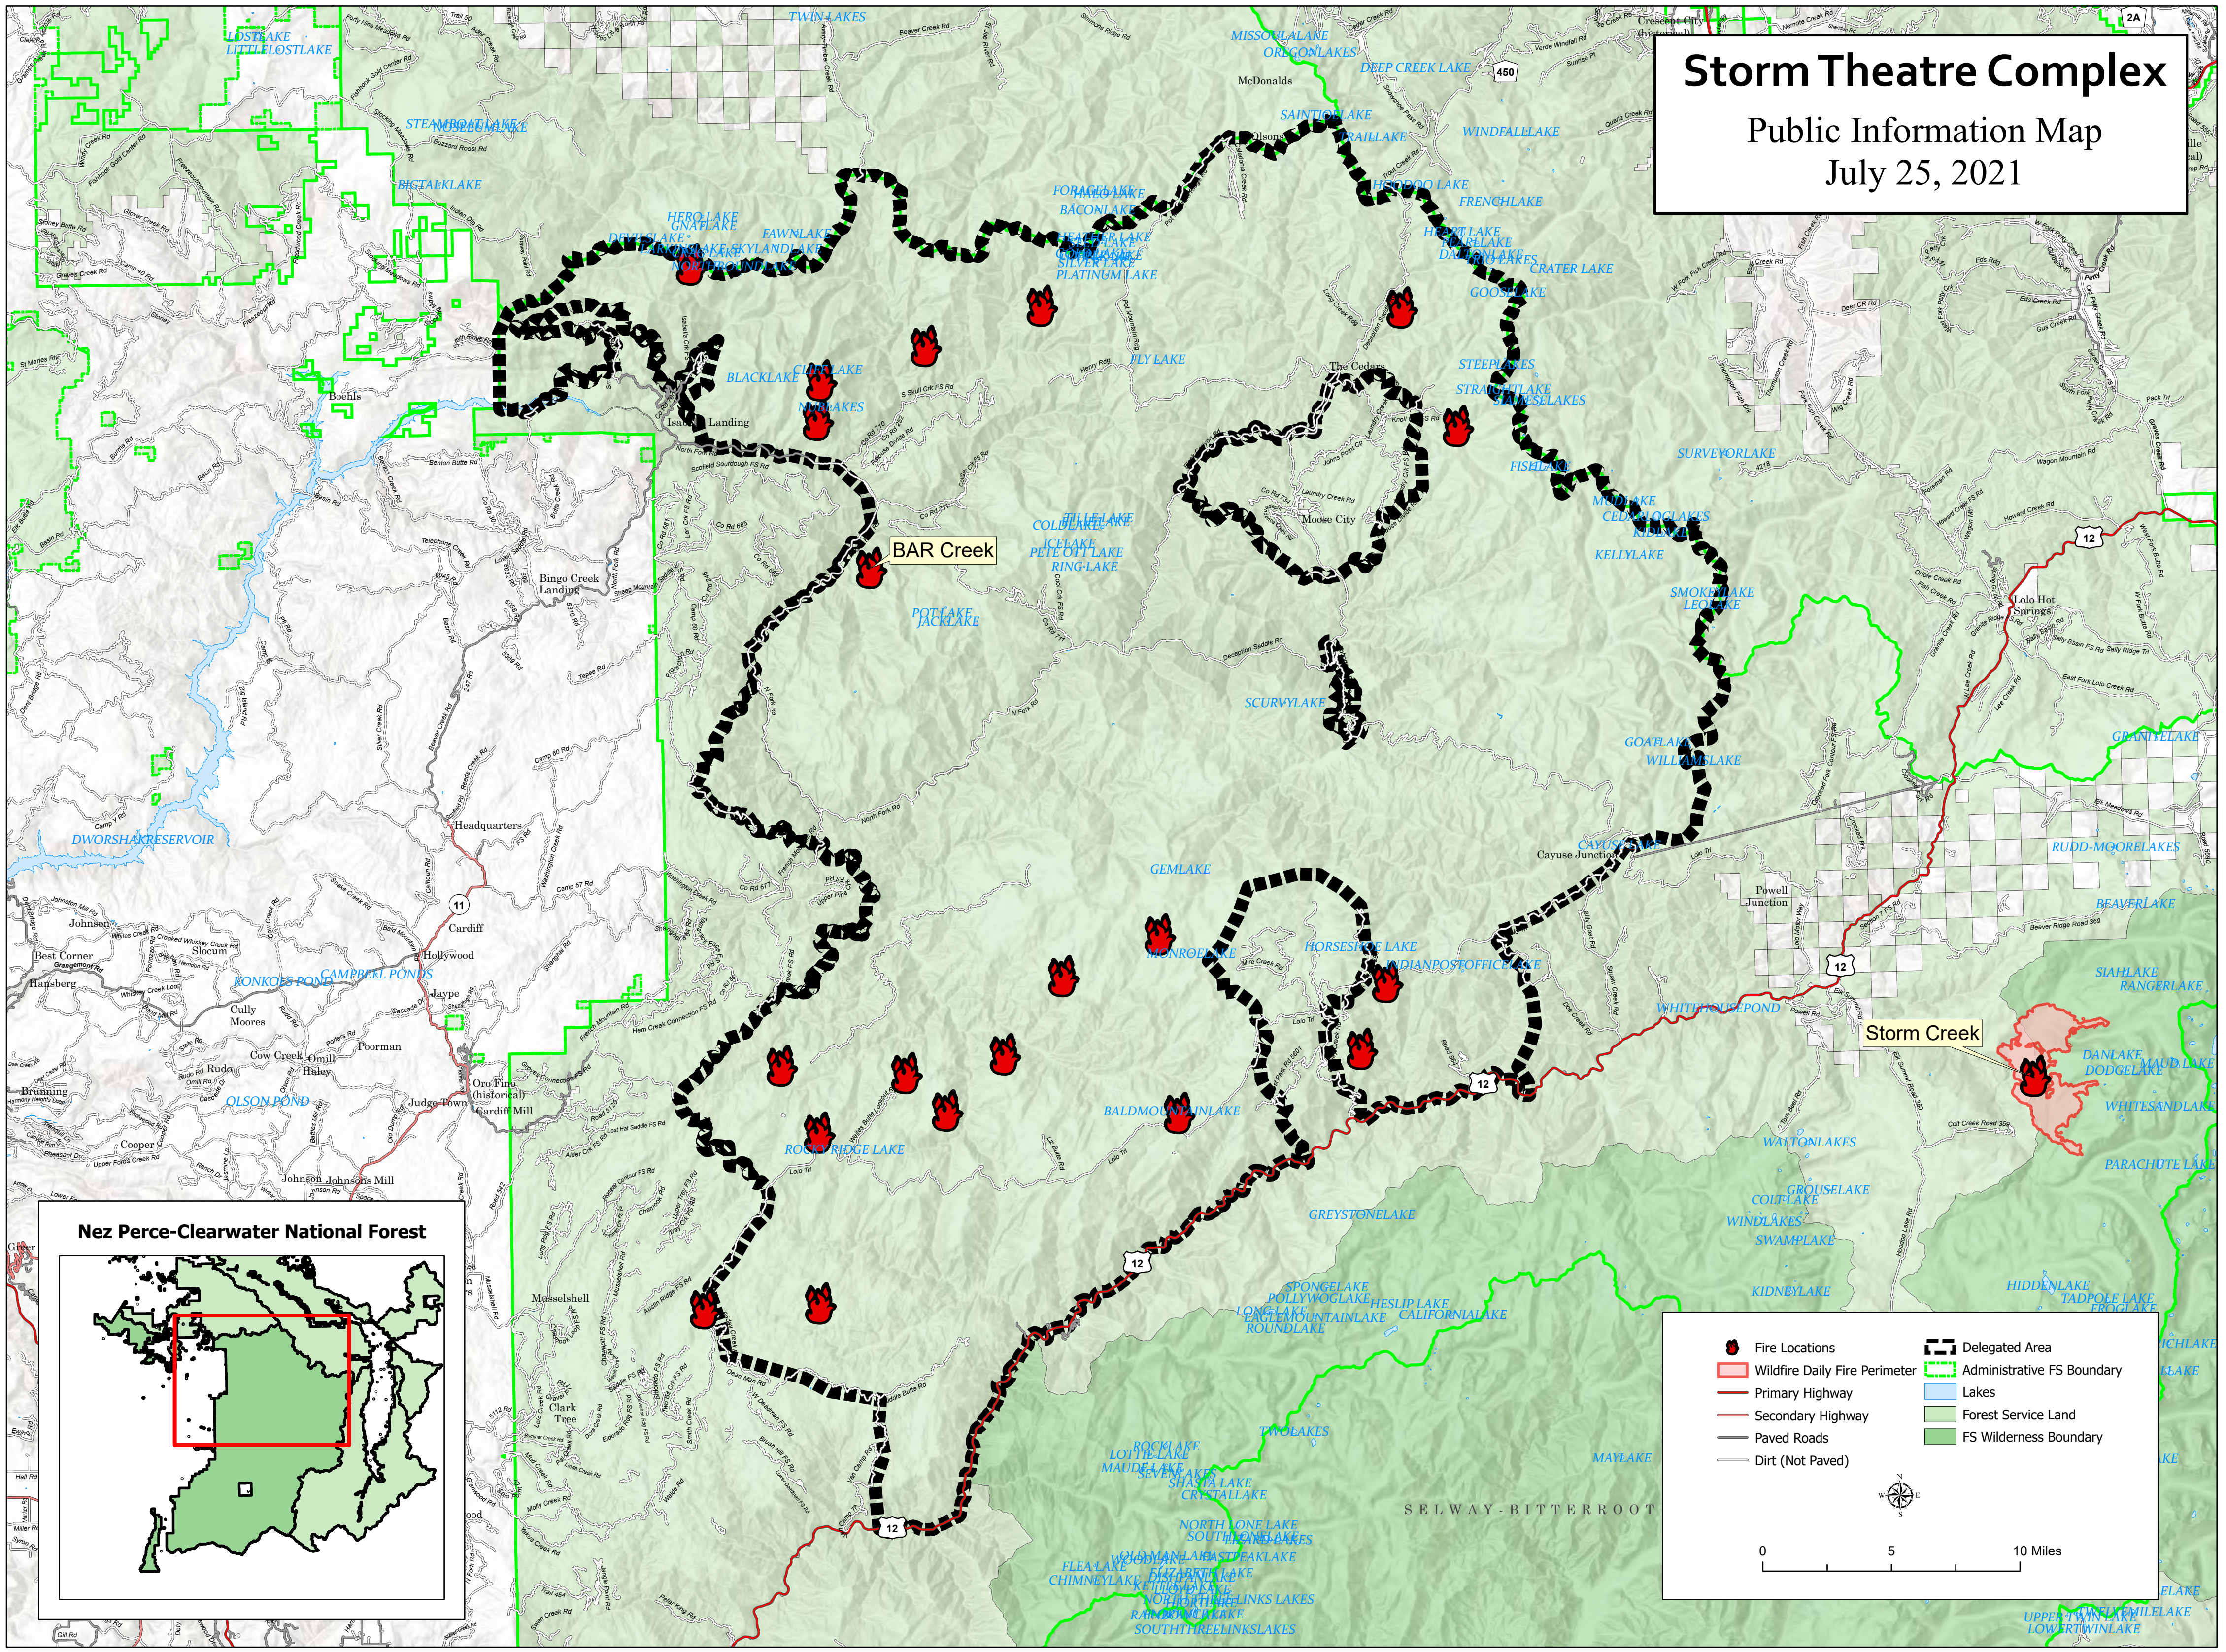

Storm Theatre Complex

Public Information Map

July 25, 2021

Fire Locations	Delegated Area
Wildfire Daily Fire Perimeter	Administrative FS Boundary
Primary Highway	Lakes
Secondary Highway	Forest Service Land
Paved Roads	FS Wilderness Boundary
Dirt (Not Paved)	

0 5 10 Miles