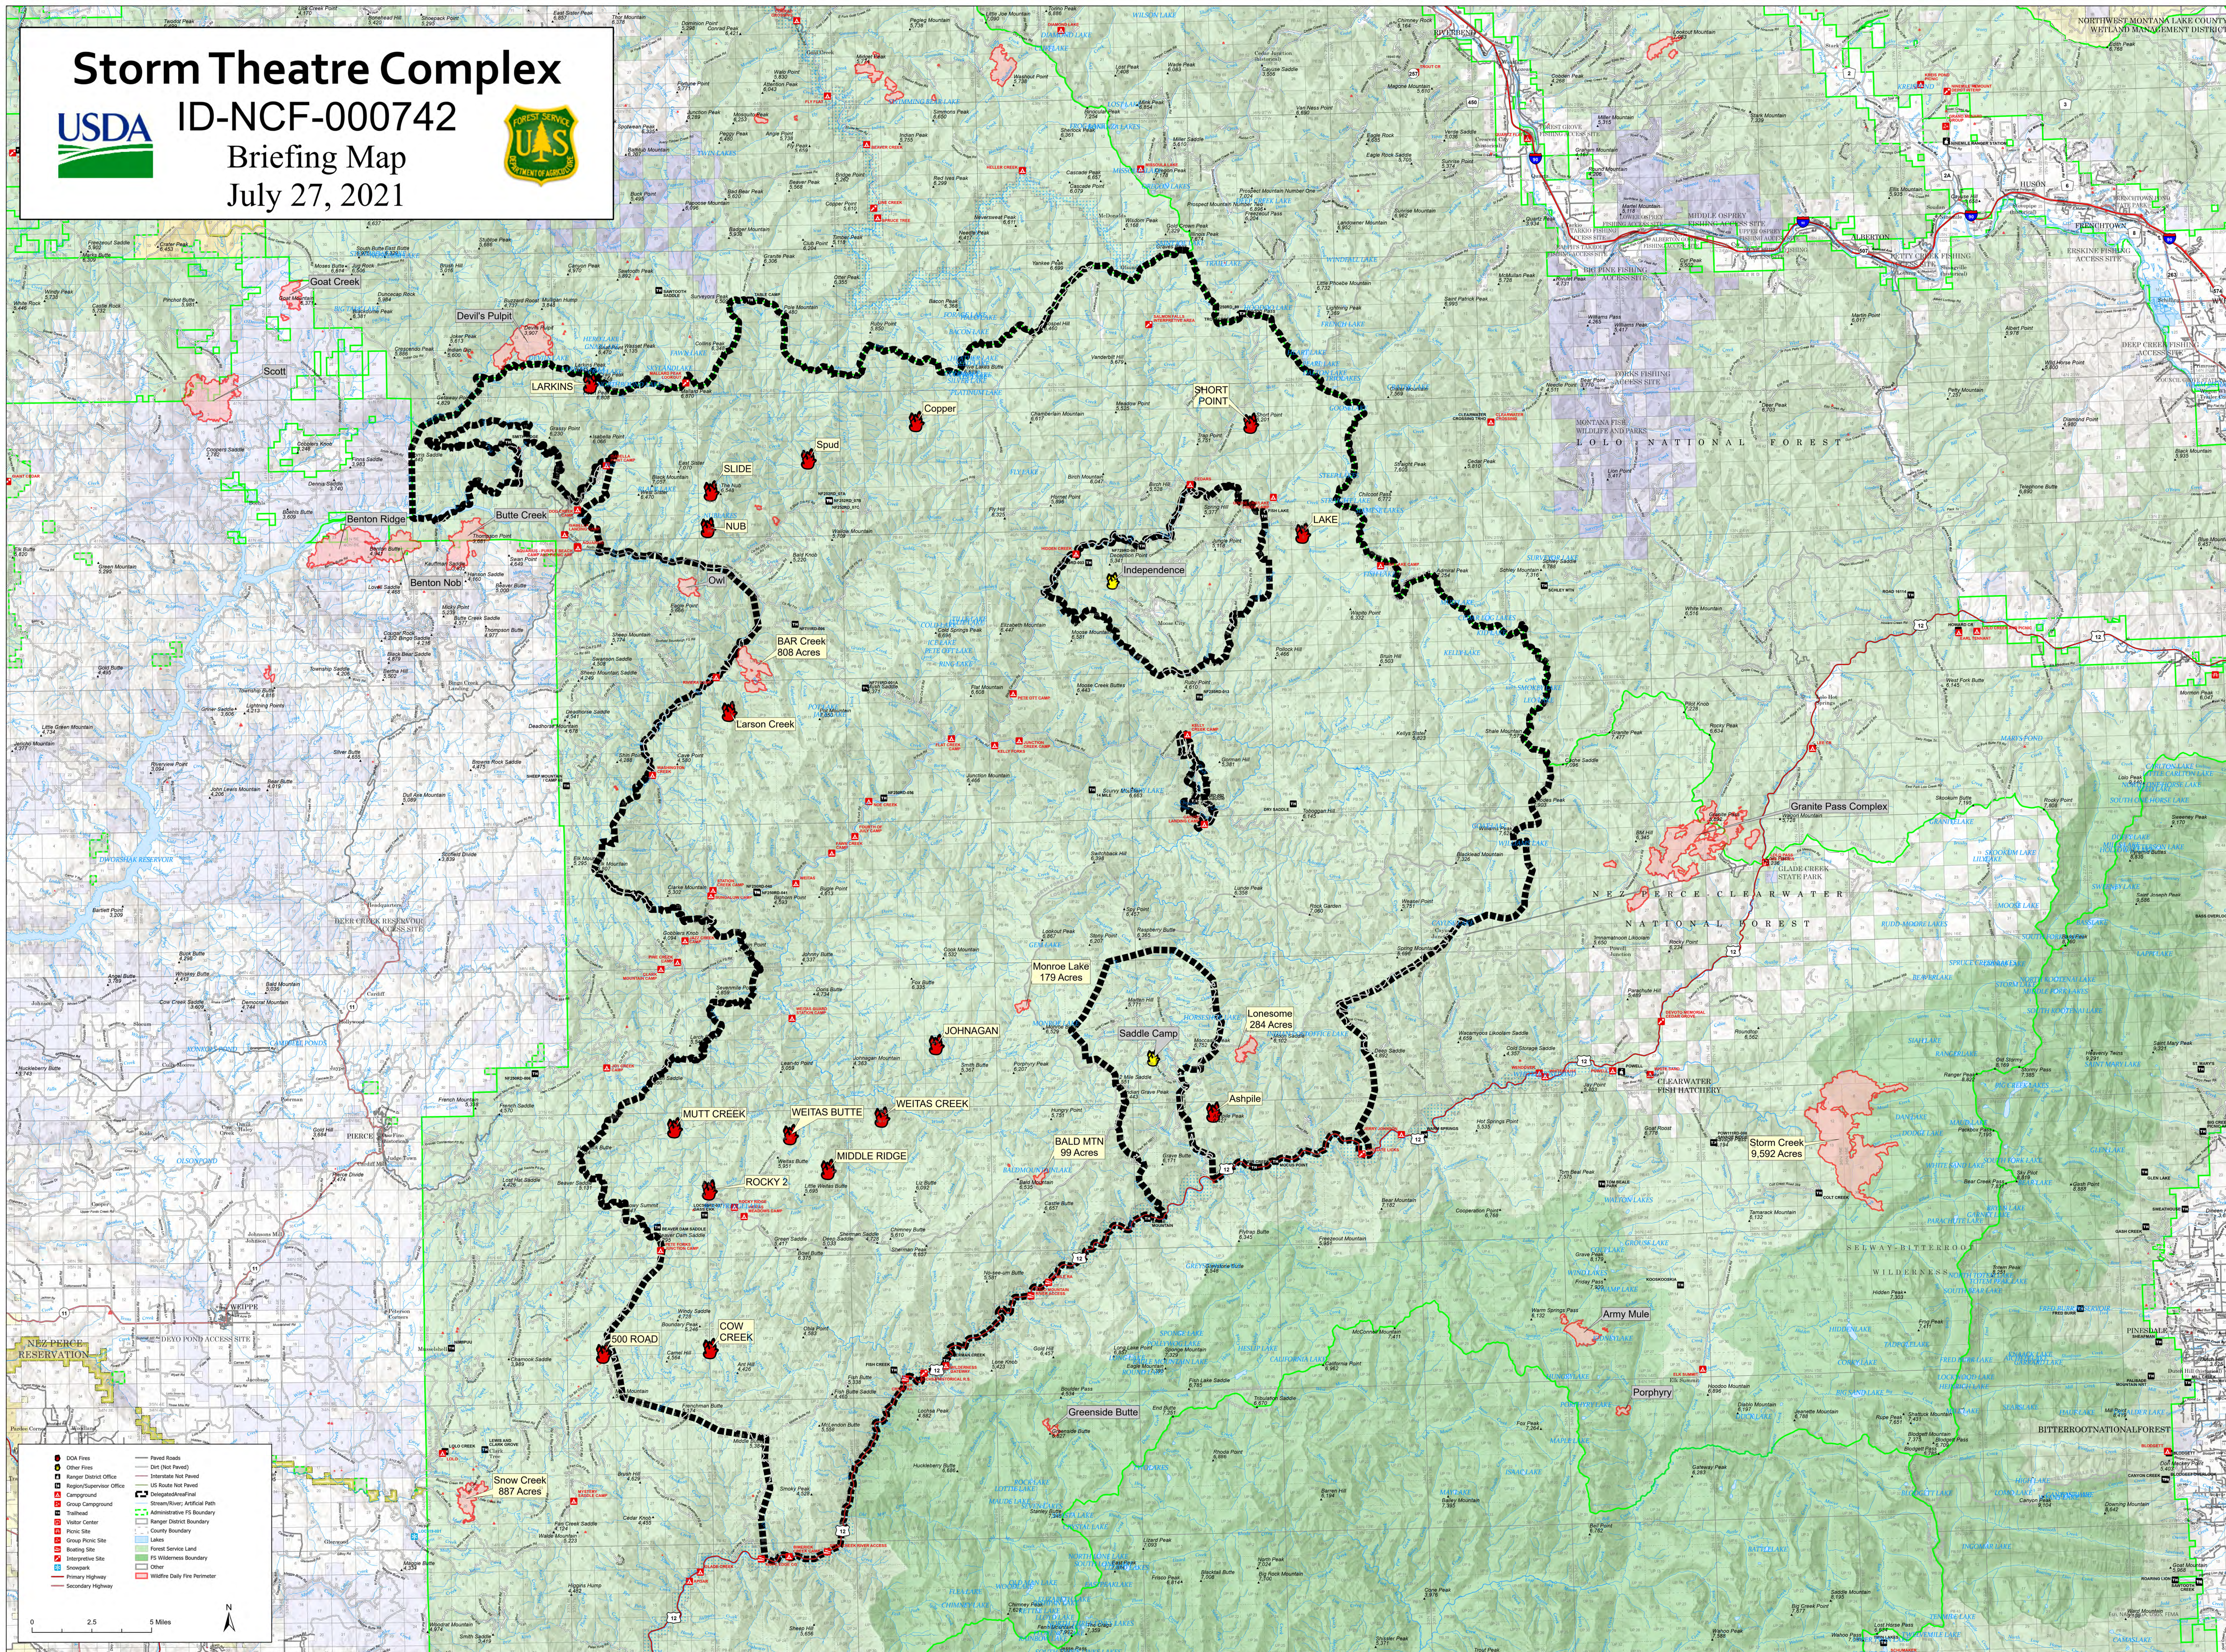

Storm Theatre Complex

ID-NCF-000742

Briefing Map
July 27, 2021

	Dark Fire
	Other Fire
	Ranger District Office
	Regional Supervisor Office
	Compass
	Group Campground
	Trailhead
	Visitor Center
	Picnic Site
	Group Picnic Site
	Boating Site
	Interpretive Site
	Snowpack
	Primary Highway
	Secondary Highway
	Permit Road
	Other Road
	Interstate Not Paved
	US Route Not Paved
	Compass
	Group Campground
	Stream/River, Artificial Path
	Administrative FS Boundary
	Visitor Center
	Ranger District Boundary
	County Boundary
	Lakes
	Forest Service Land
	FS Wilderness Boundary
	Other
	Wildfire Daily Fire Perimeter