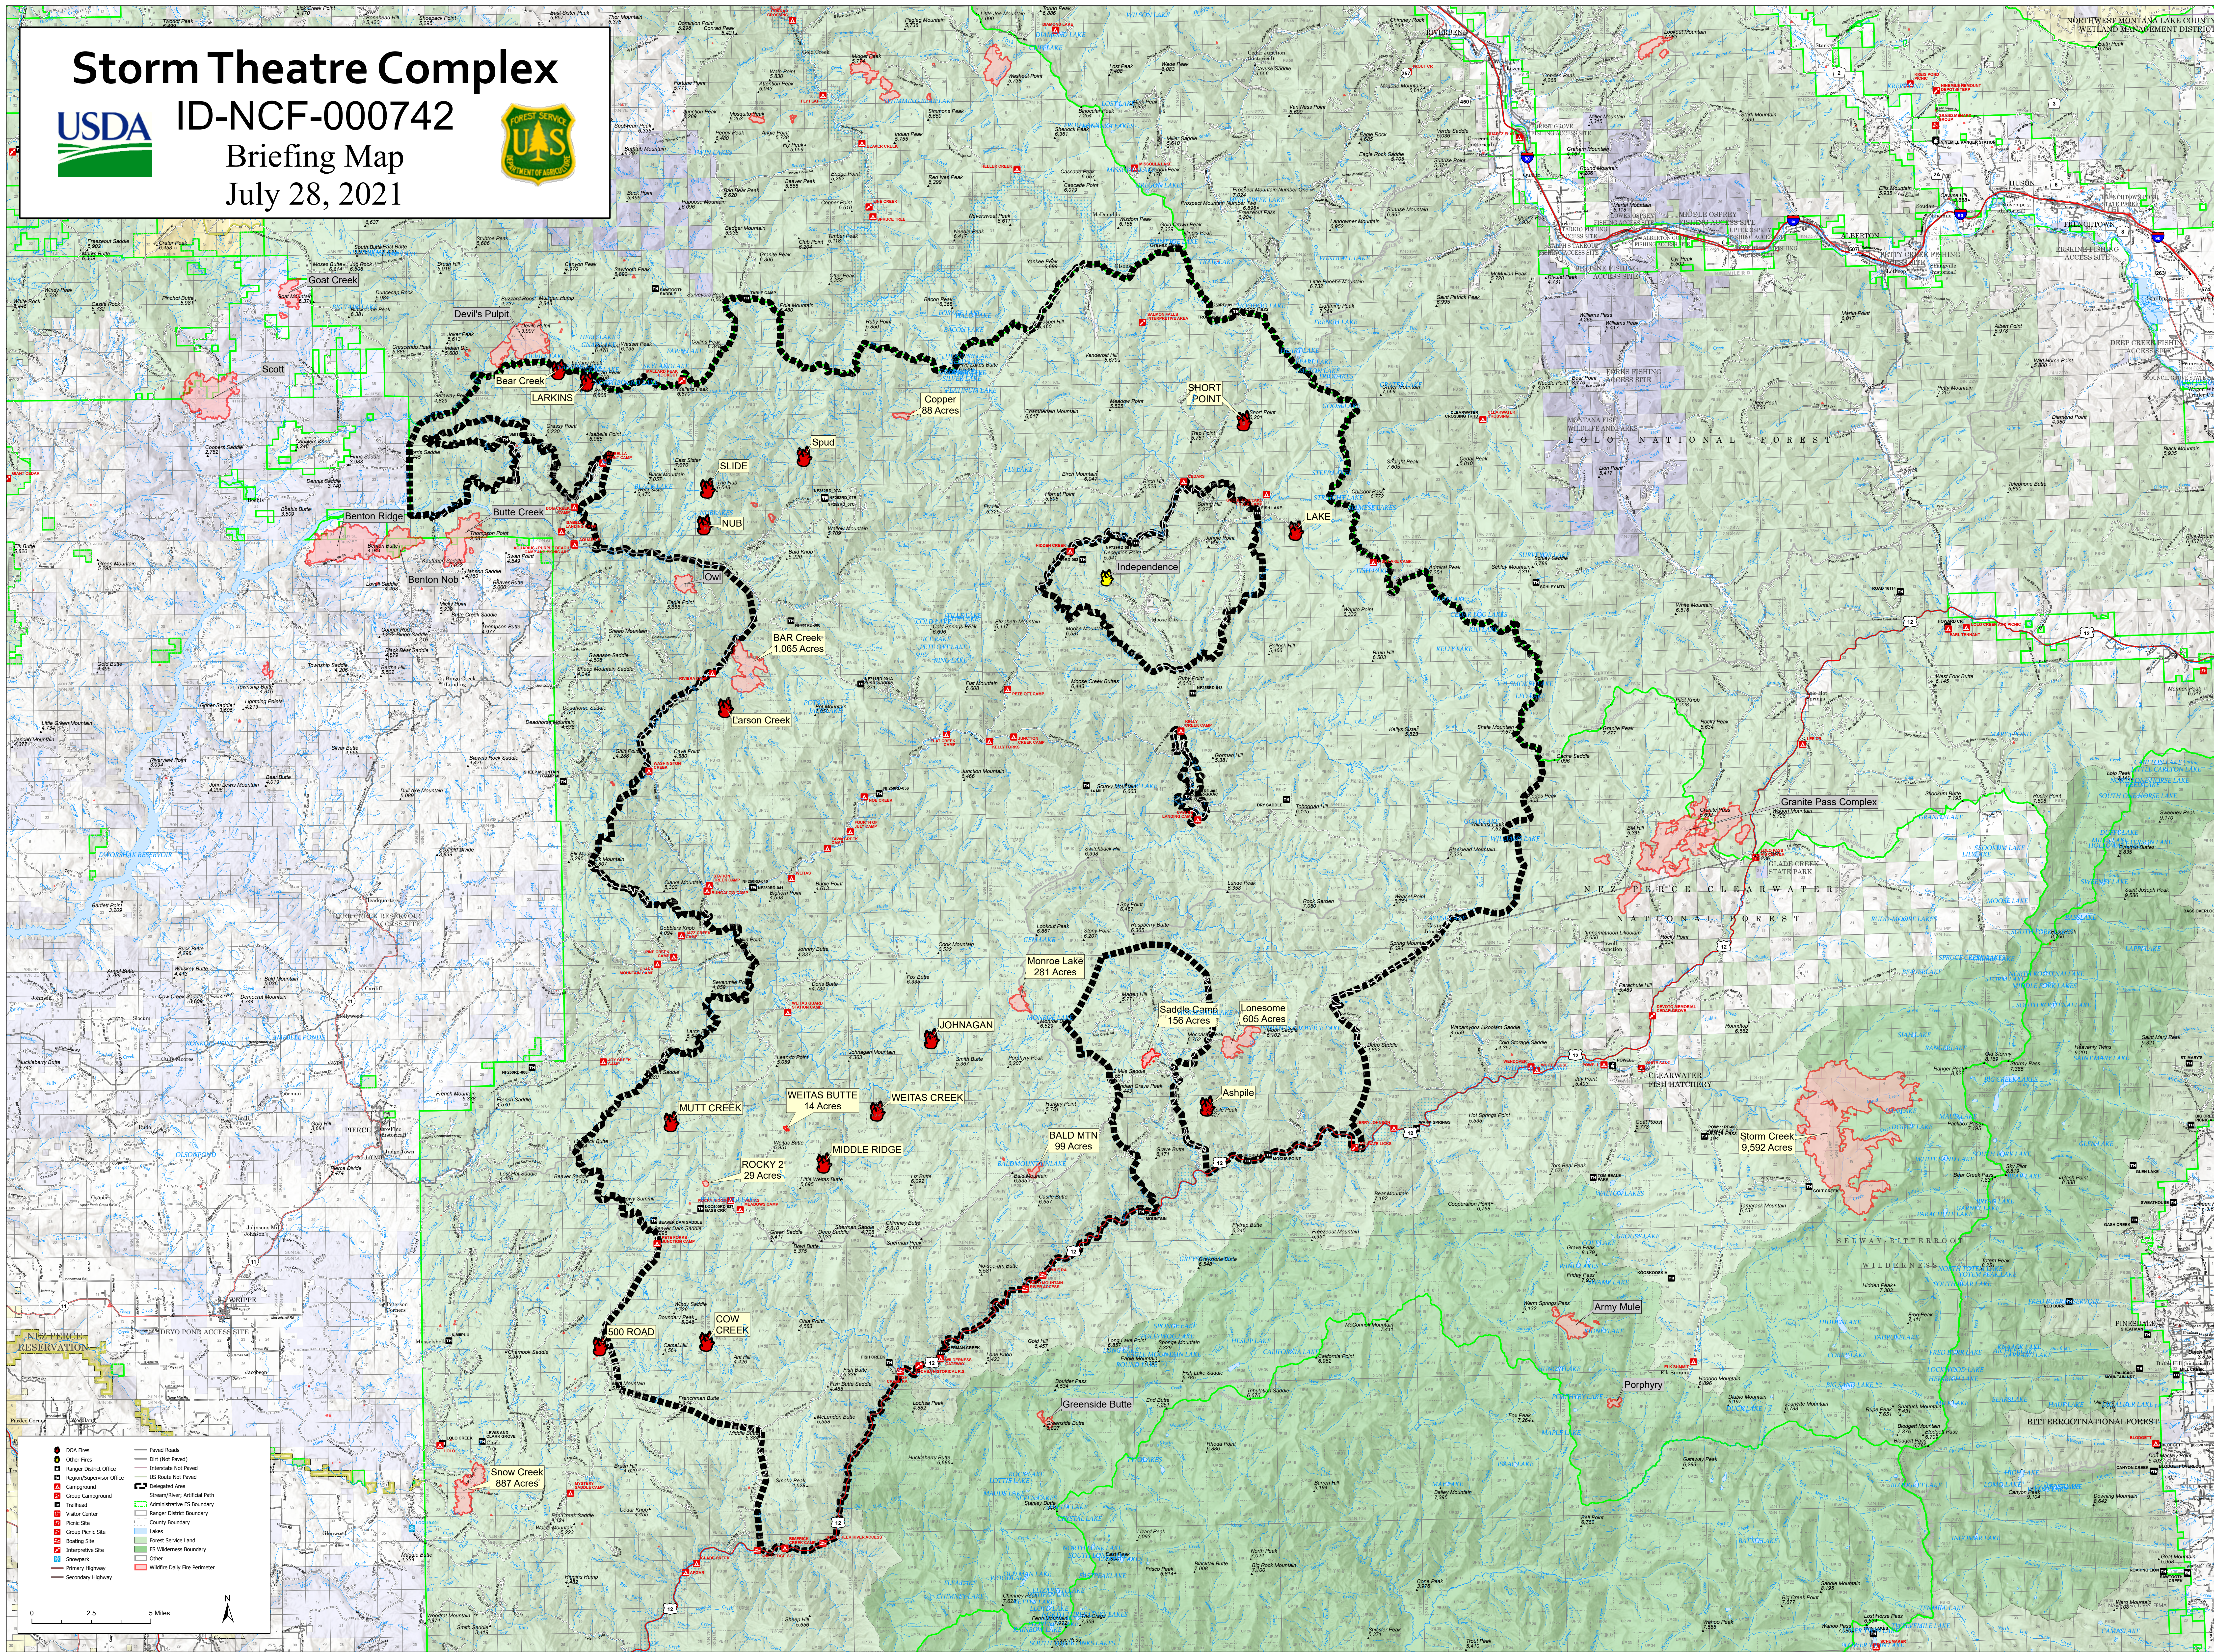

Storm Theatre Complex

ID-NCF-000742

Briefing Map
July 28, 2021

Legend

- Oak Fire
- Other Fire
- Ranger District Office
- Region/Supervisor Office
- Campground
- Group Campground
- Trailhead
- Visitor Center
- Picnic Site
- Group Picnic Site
- Boating Site
- Interpretive Site
- Snowpack
- Primary Highway
- Secondary Highway
- Paved Road
- Dirt Road (Not Paved)
- Interstate (Not Paved)
- US Route (Not Paved)
- Administrative FS Boundary
- Ranger District Boundary
- County Boundary
- Stream/River, Artificial Path
- Administrative Boundary
- Forest Service Land
- FS Wilderness Boundary
- Other
- Wildlife Daily Fire Perimeter

0 2.5 5 Miles

N