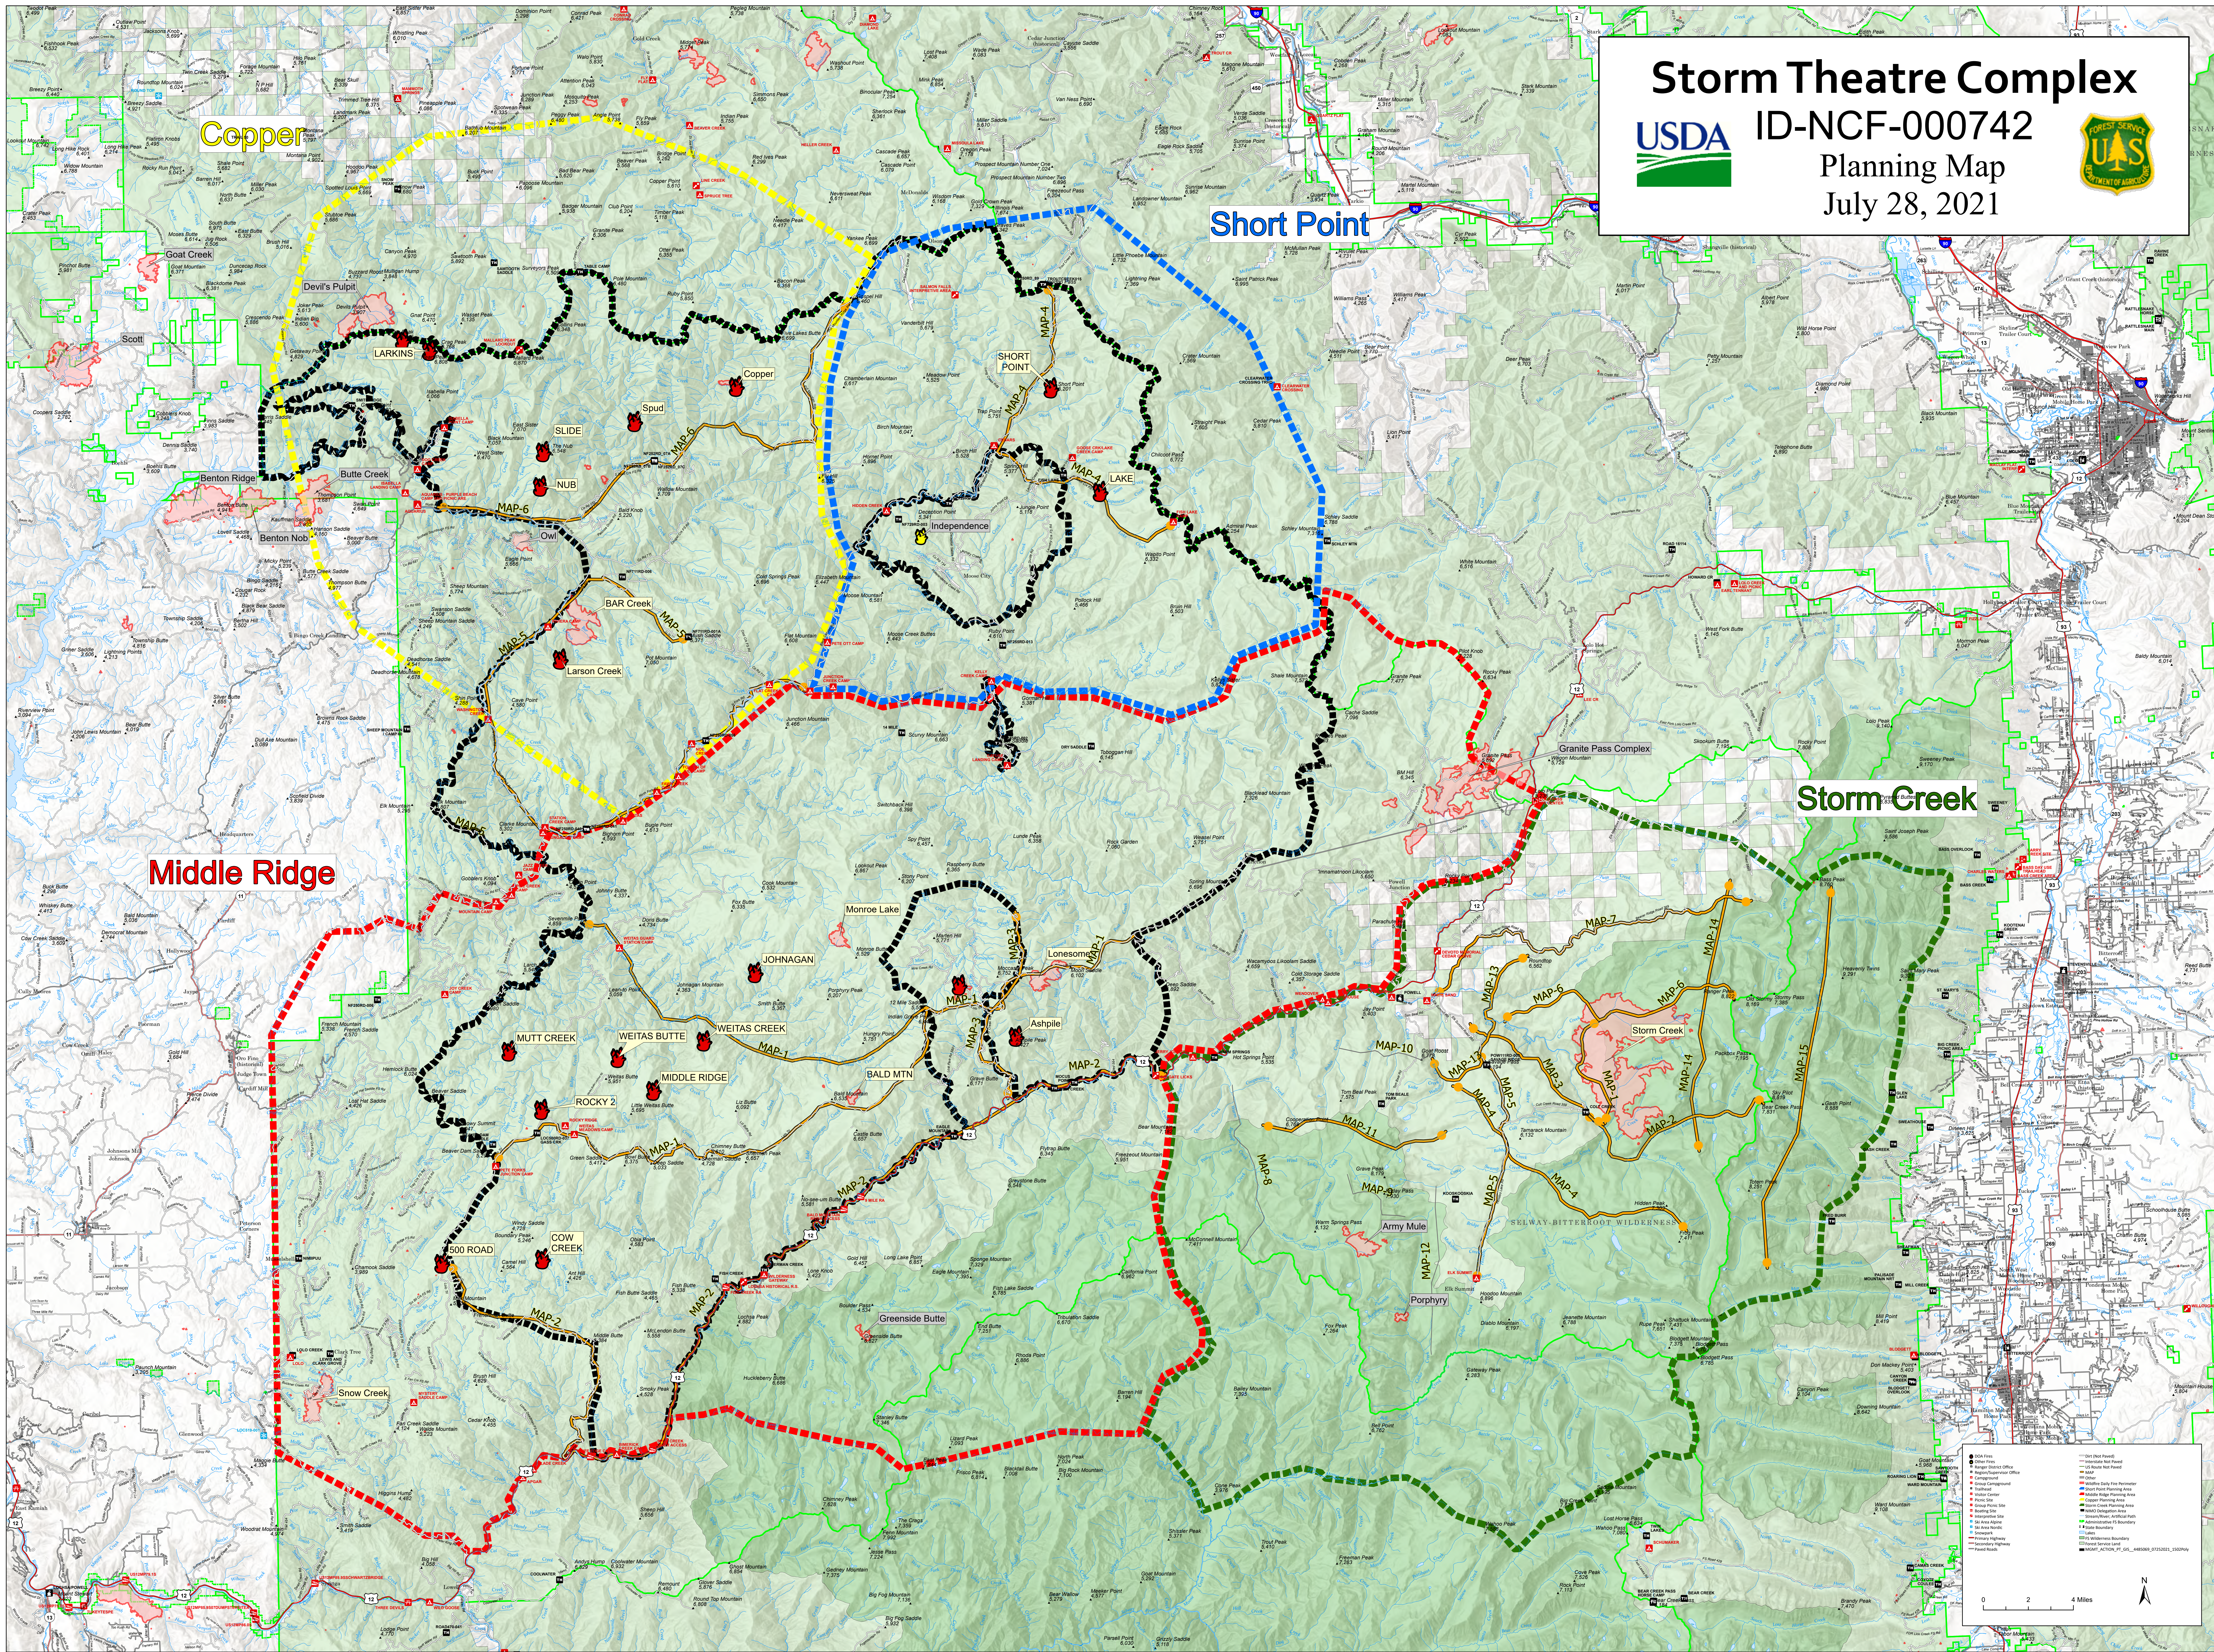

Storm Theatre Complex

USDA ID-NCF-000742
Planning Map
July 28, 2021

Middle Ridge

Short Point

Storm Creek