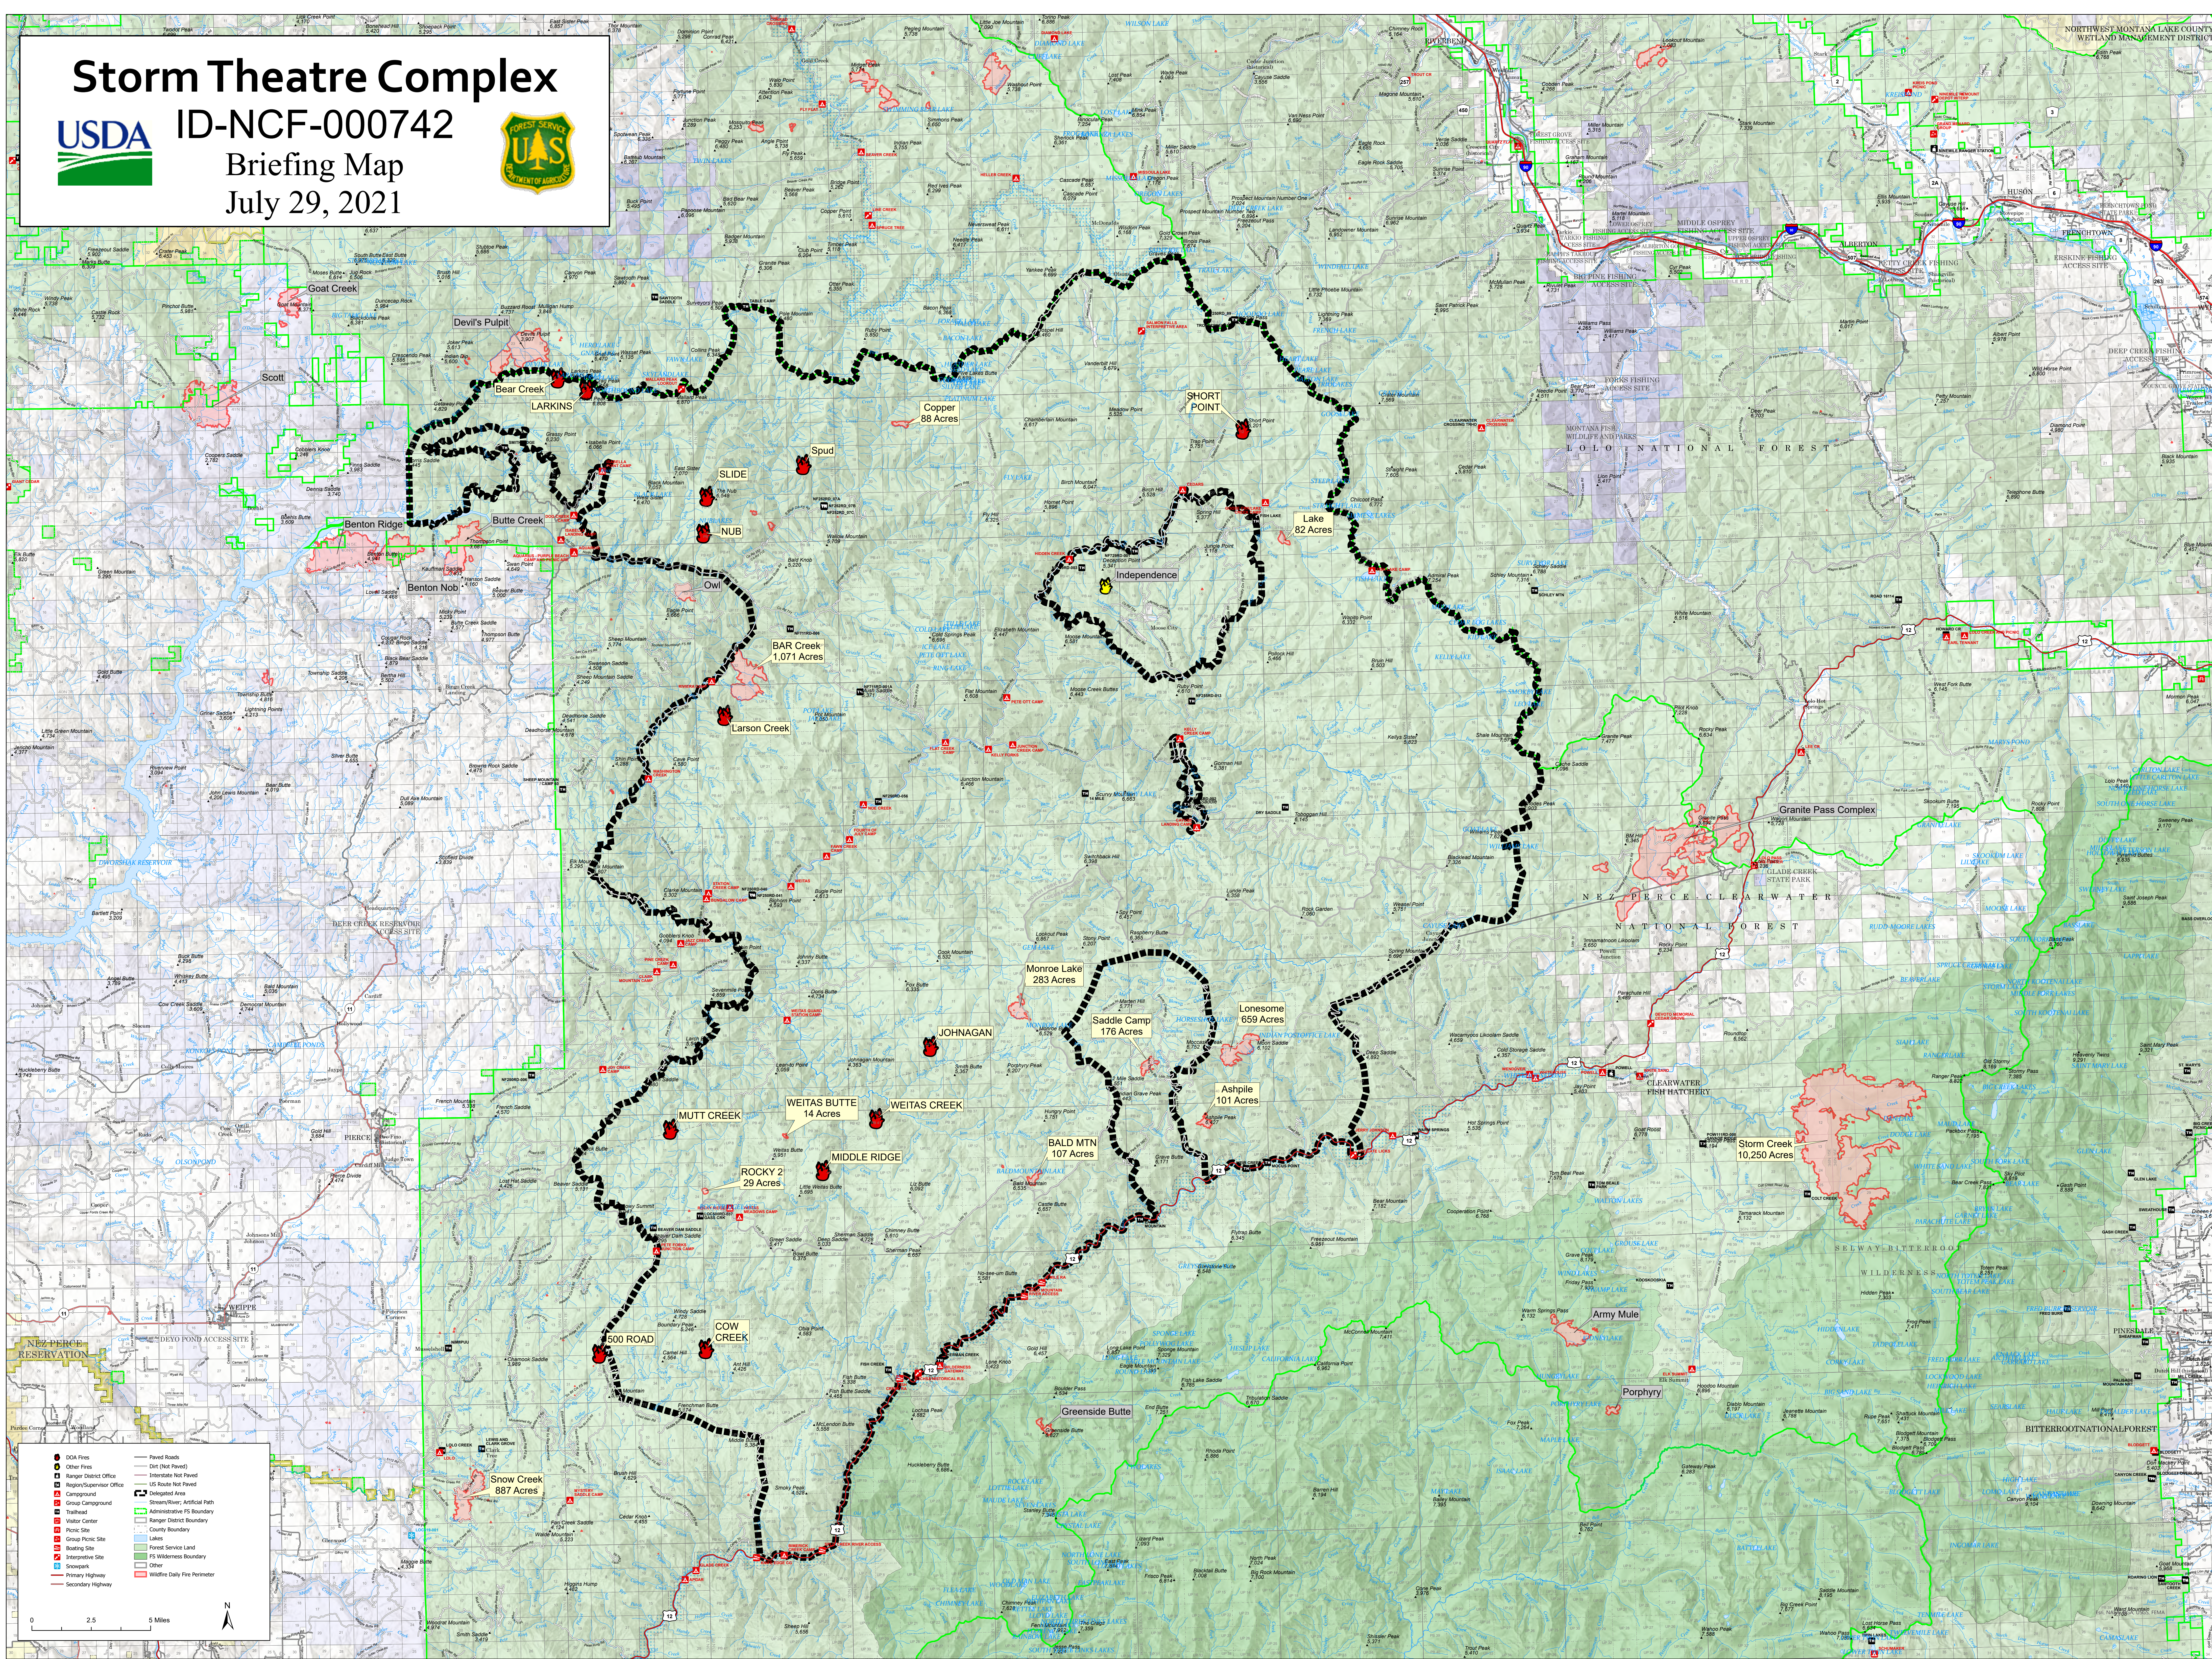

# Storm Theatre Complex

ID-NCF-000742

Briefing Map  
July 29, 2021

	COX Fires		Partial Roads
	Other Fires		Interstate Not Paved
	Ranger District Office		US Route Not Paved
	Regional Supervisor Office		County Boundary
	Campground		Administrative FS Boundary
	Group Campground		Ranger District Boundary
	Railroad		County Boundary
	Visitor Center		Stream/River/Artificial Path
	Picnic Site		Forest Service Land
	Group Picnic Site		FS Wilderness Boundary
	Boating Site		Other
	Interpretive Site		Wildfire Daily Fire Perimeter
	Snowpack		
	Primary Highway		
	Secondary Highway		